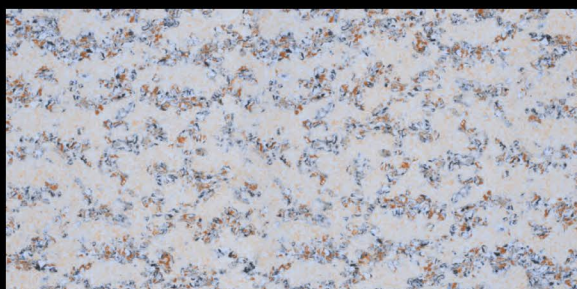

SIZE
600X1200 MM

FINISH
GLOSSY

RANDOM : 1

CRYSTAL IVORY

SIZE
600X1200 MM

FINISH
GLOSSY

DOLIC BLUE

SIZE
600X1200 MM