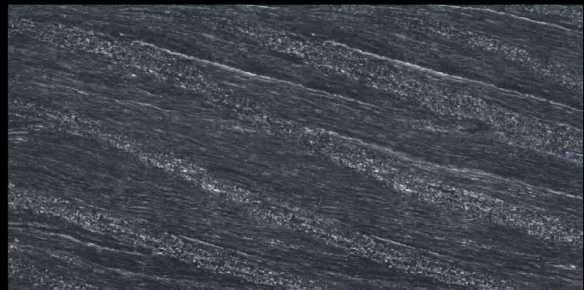

BLACK BASLE

SIZE
600X1200 MM

FINISH
GLOSSY

RANDOM : 1