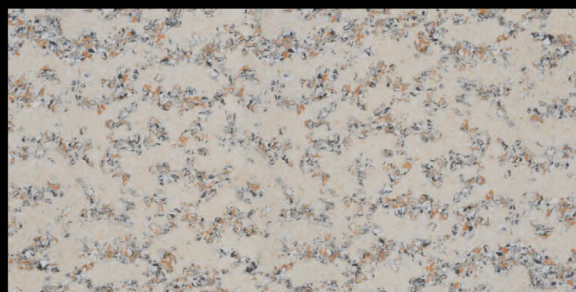

DOLIC GRAY

SIZE
600X1200 MM

FINISH
GLOSSY

RANDOM : 1