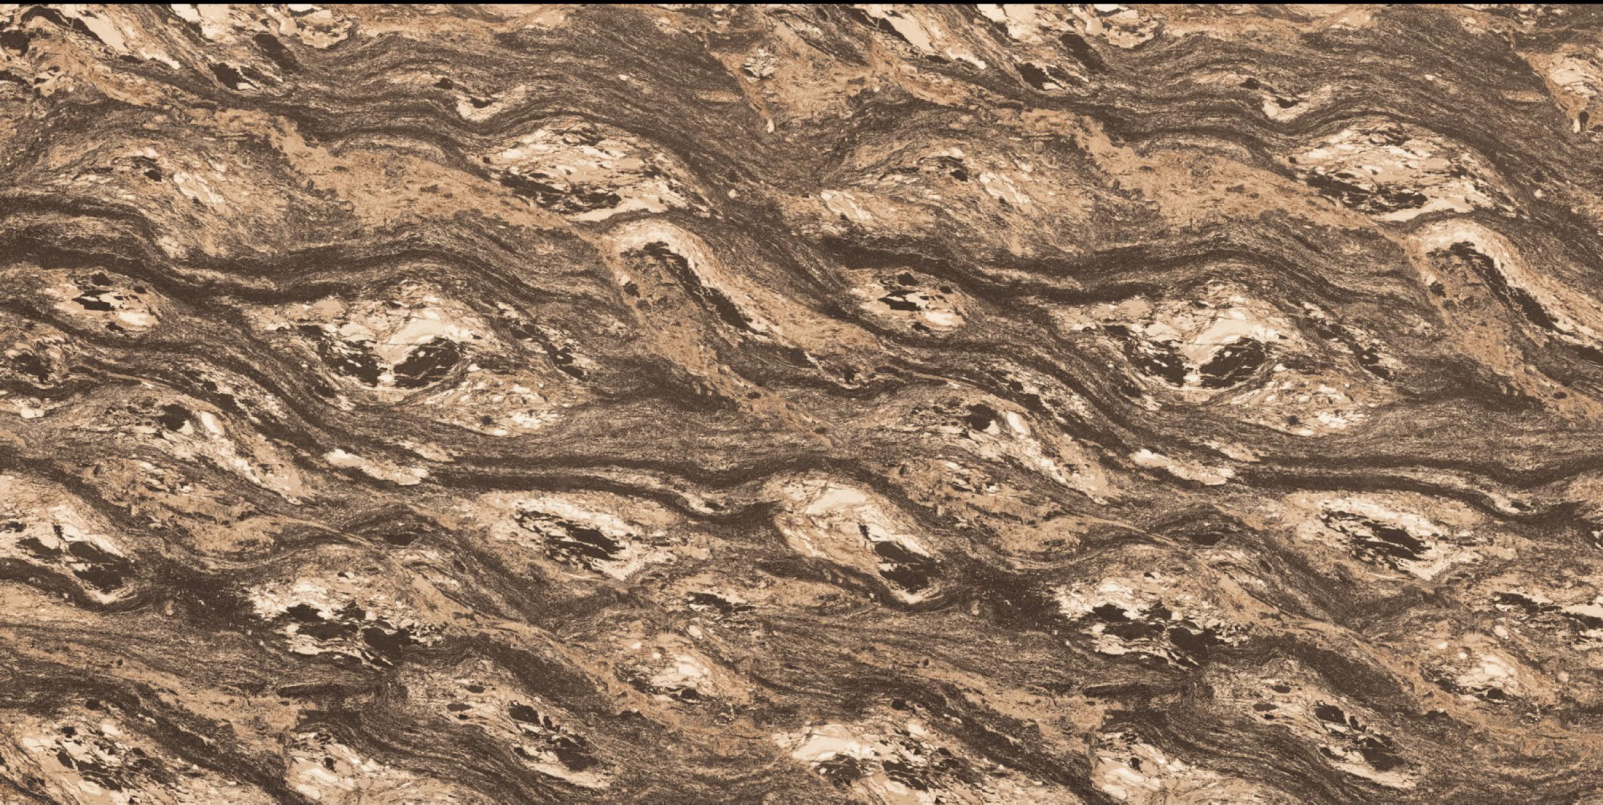

SIZE
600X1200 MM

FINISH
GLOSSY

RANDOM : 1

TROIPIZ BLUE

SIZE
600X1200 MM

FINISH
GLOSSY

TROPIZ BROWN

SIZE
600X1200 MM