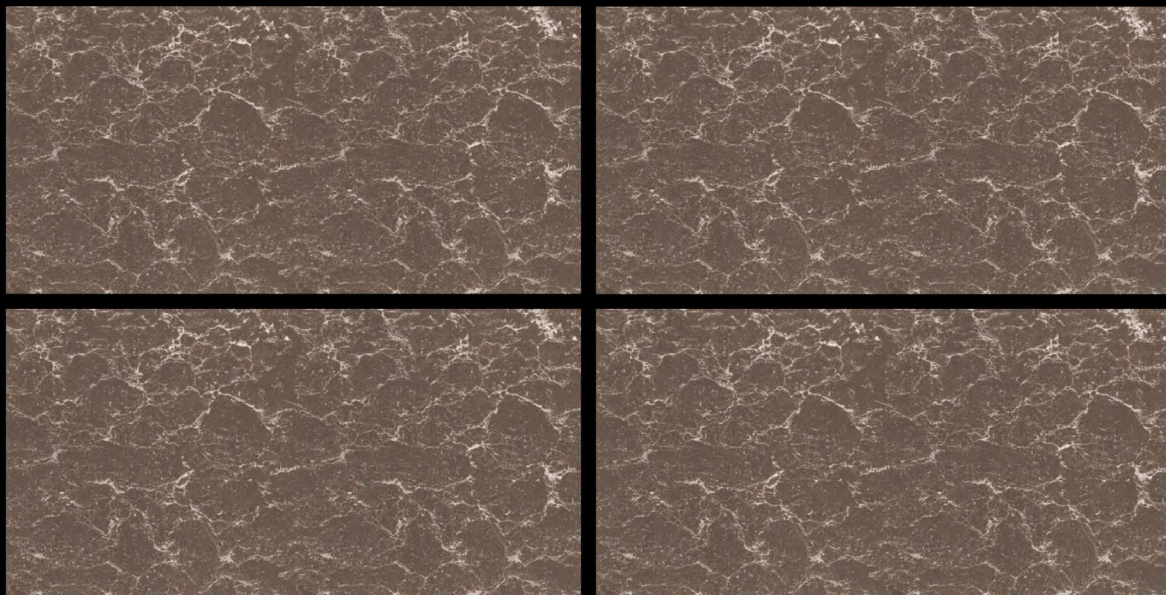

FINISH
GLOSSY

RANDOM : 1

MOSCHINO BLACK

SIZE
600X1200 MM

FINISH
GLOSSY

NEPTUNO NATURAL

SIZE
600X1200 MM

FINISH
GLOSSY