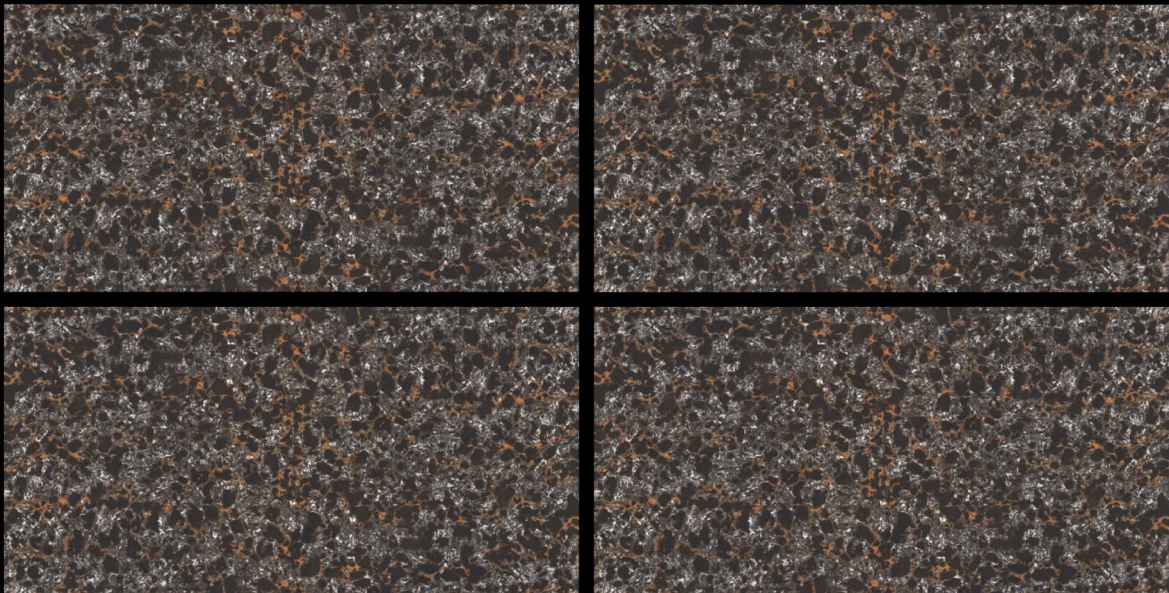

COZY CHOCO

SIZE
600X1200 MM

FINISH
GLOSSY

RANDOM : 1