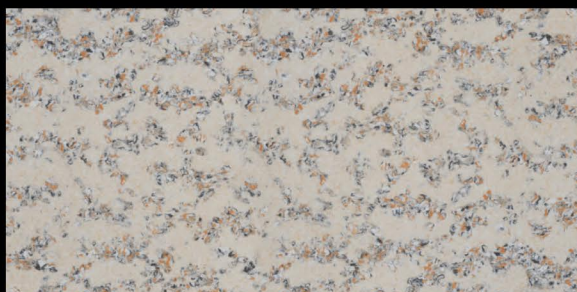

DOLIC GRAY

SIZE
600X1200 MM

FINISH
GLOSSY

RANDOM : 1