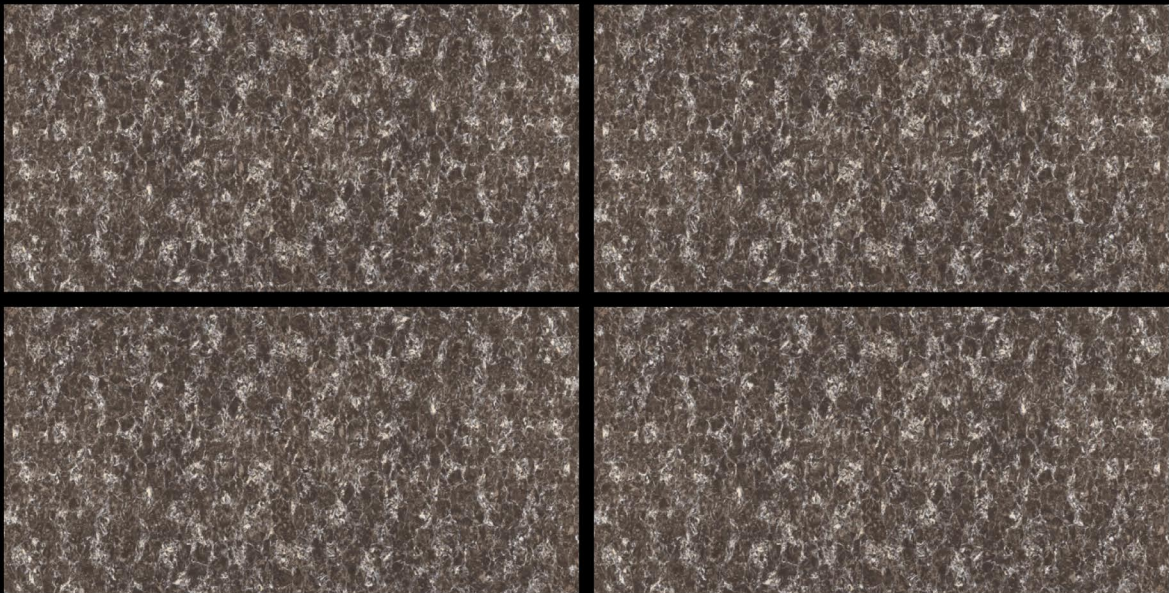

ASTROID CHOCO

SIZE
600X1200 MM

FINISH
GLOSSY

RANDOM : 1