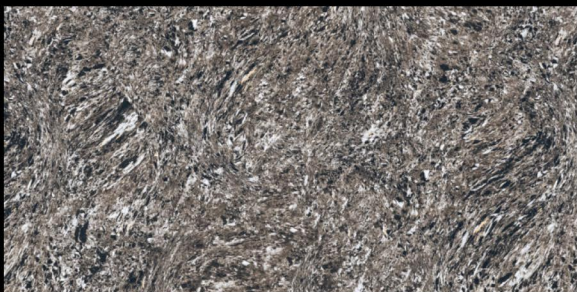

FINISH
GLOSSY

LUCIDO SMOKE

SIZE
600X1200 MM

FINISH
GLOSSY

RANDOM : 1

LUCIDO SMOKE

SIZE
600X1200 MM

FINISH
GLOSSY