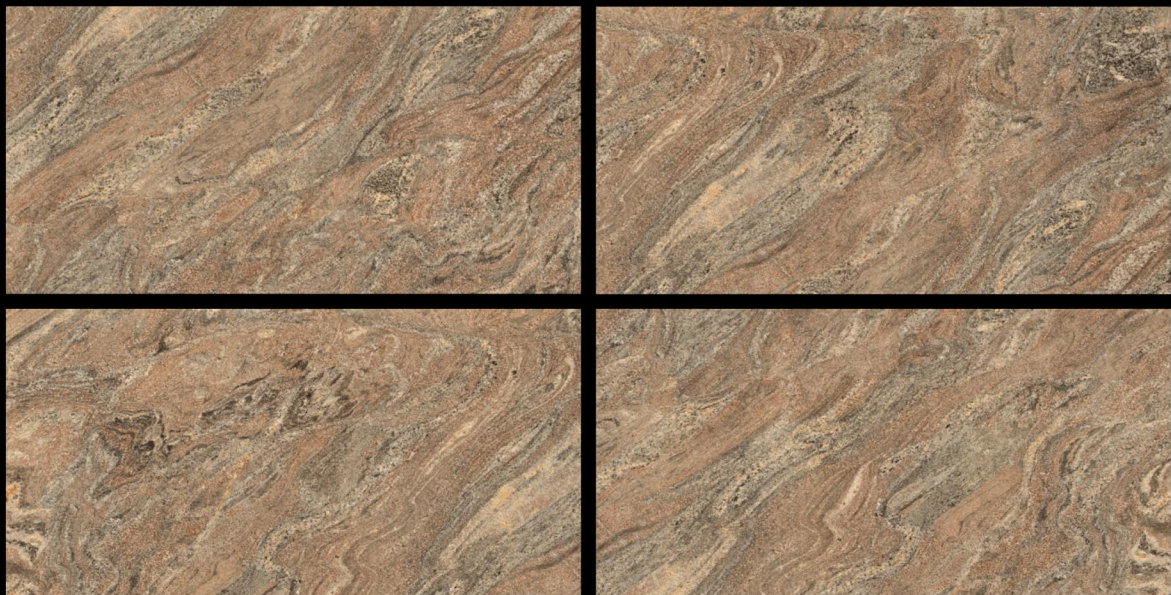

GRANITE BROWN

SIZE
600X1200 MM

FINISH
GLOSSY

RANDOM : 5