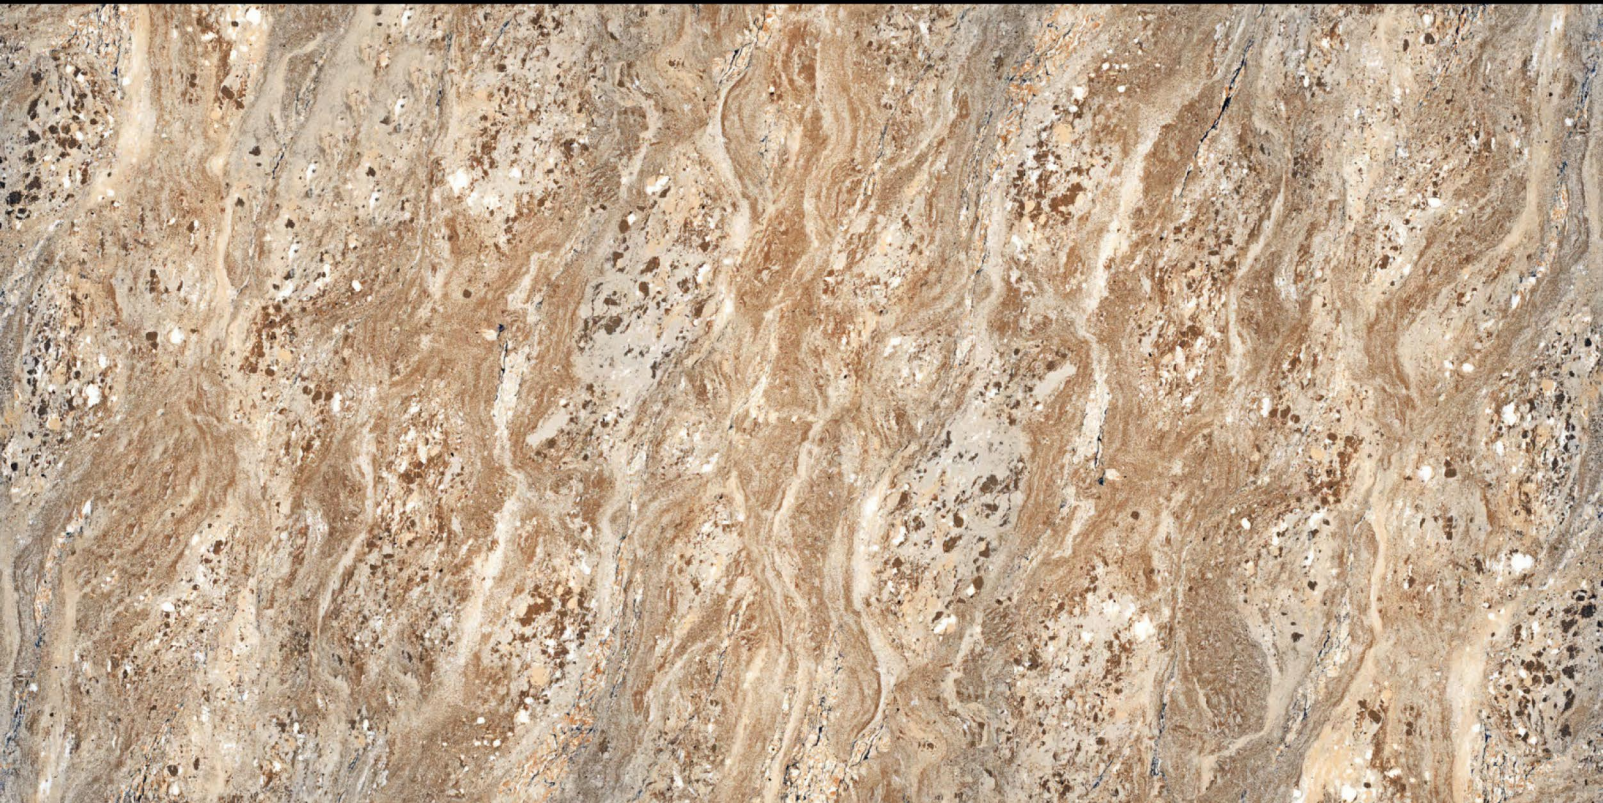

GLOBLE BROWN

SIZE
600X1200 MM

FINISH
GLOSSY

RANDOM : 1