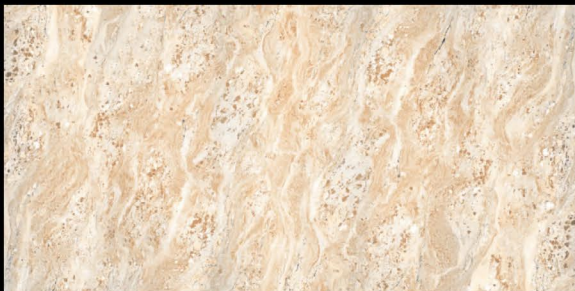

GLOBLE CREMA

SIZE
600X1200 MM

FINISH
GLOSSY

RANDOM : 1