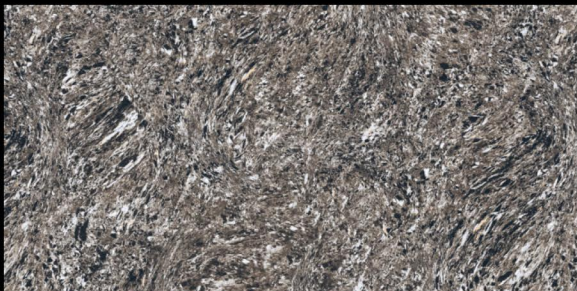

FINISH
GLOSSY

LUCIDO SMOKE

SIZE
600X1200 MM

FINISH
GLOSSY

RANDOM : 1

LUCIDO SMOKE

SIZE
600X1200 MM

FINISH
GLOSSY