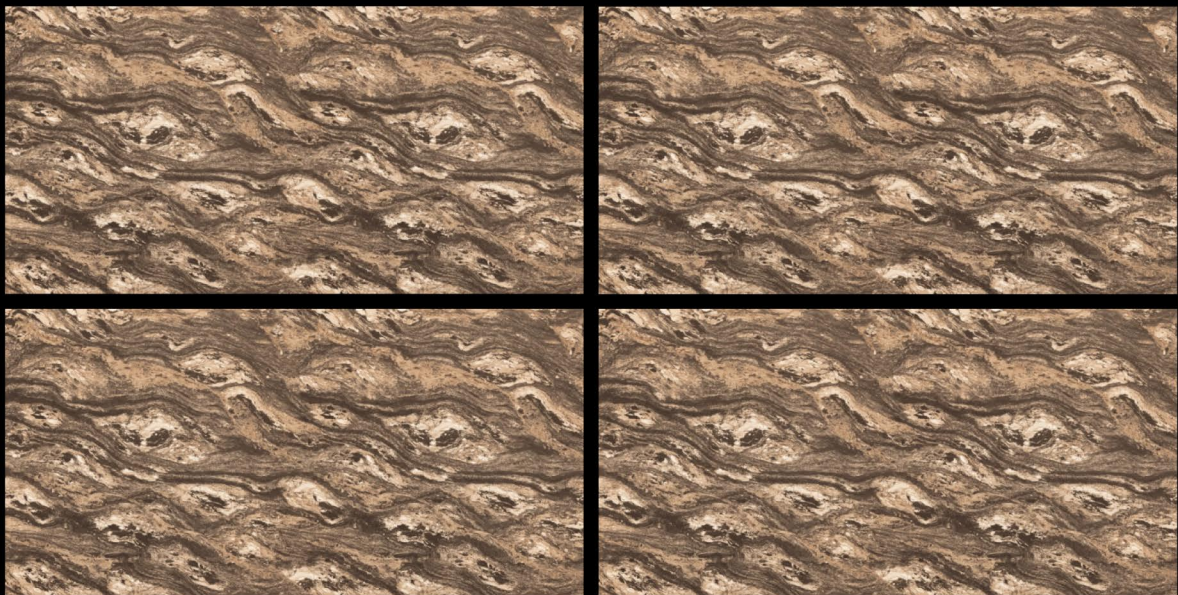

SIZE
600X1200 MM

FINISH
GLOSSY

RANDOM : 1

TROIPIZ BLUE

SIZE
600X1200 MM

FINISH
GLOSSY

TROPIZ BROWN

SIZE
600X1200 MM