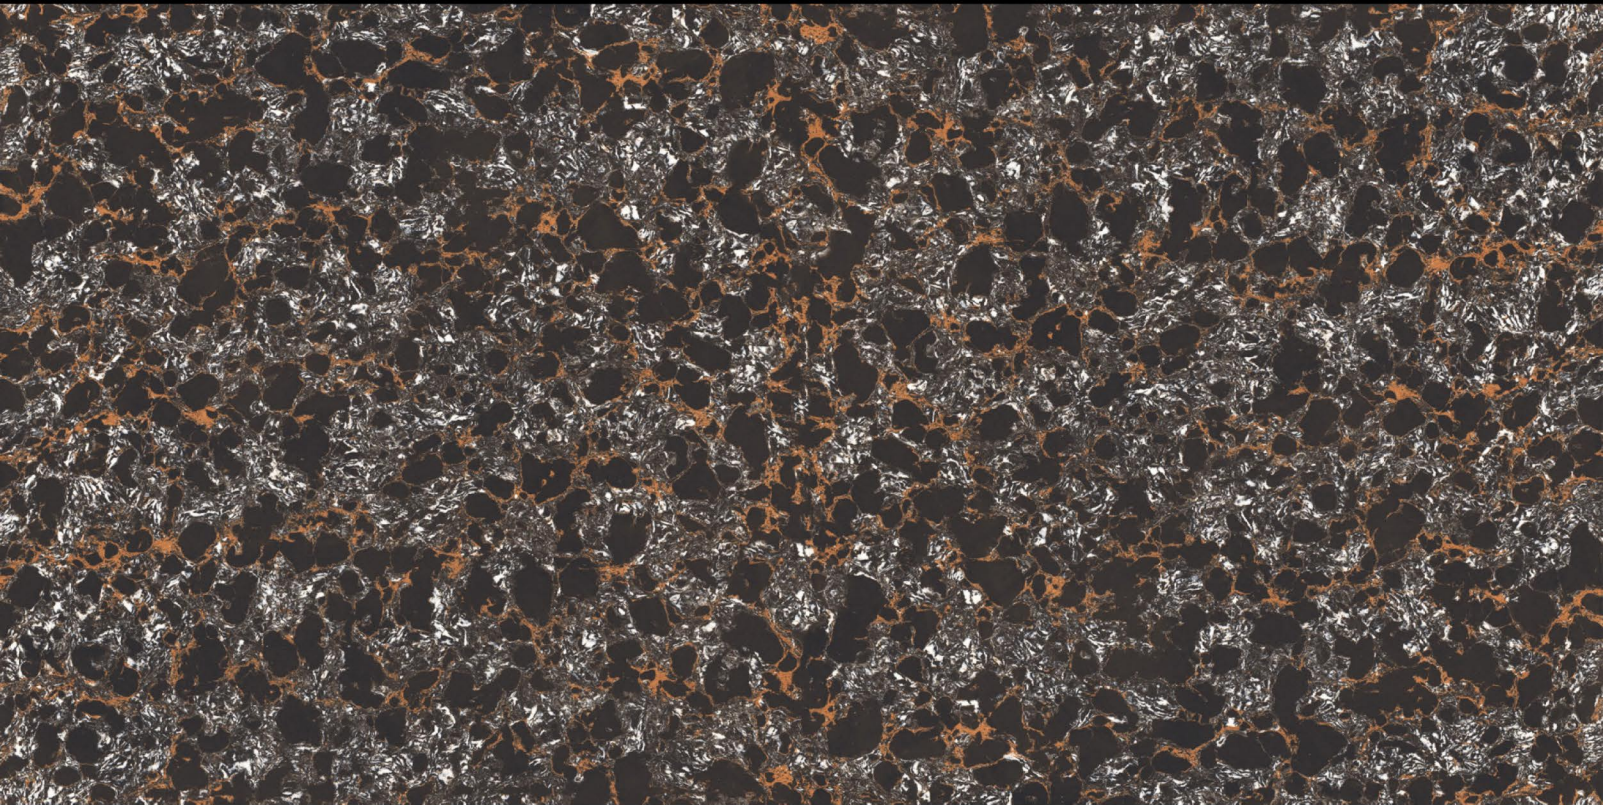

COZY CHOCO

SIZE
600X1200 MM

FINISH
GLOSSY

RANDOM : 1