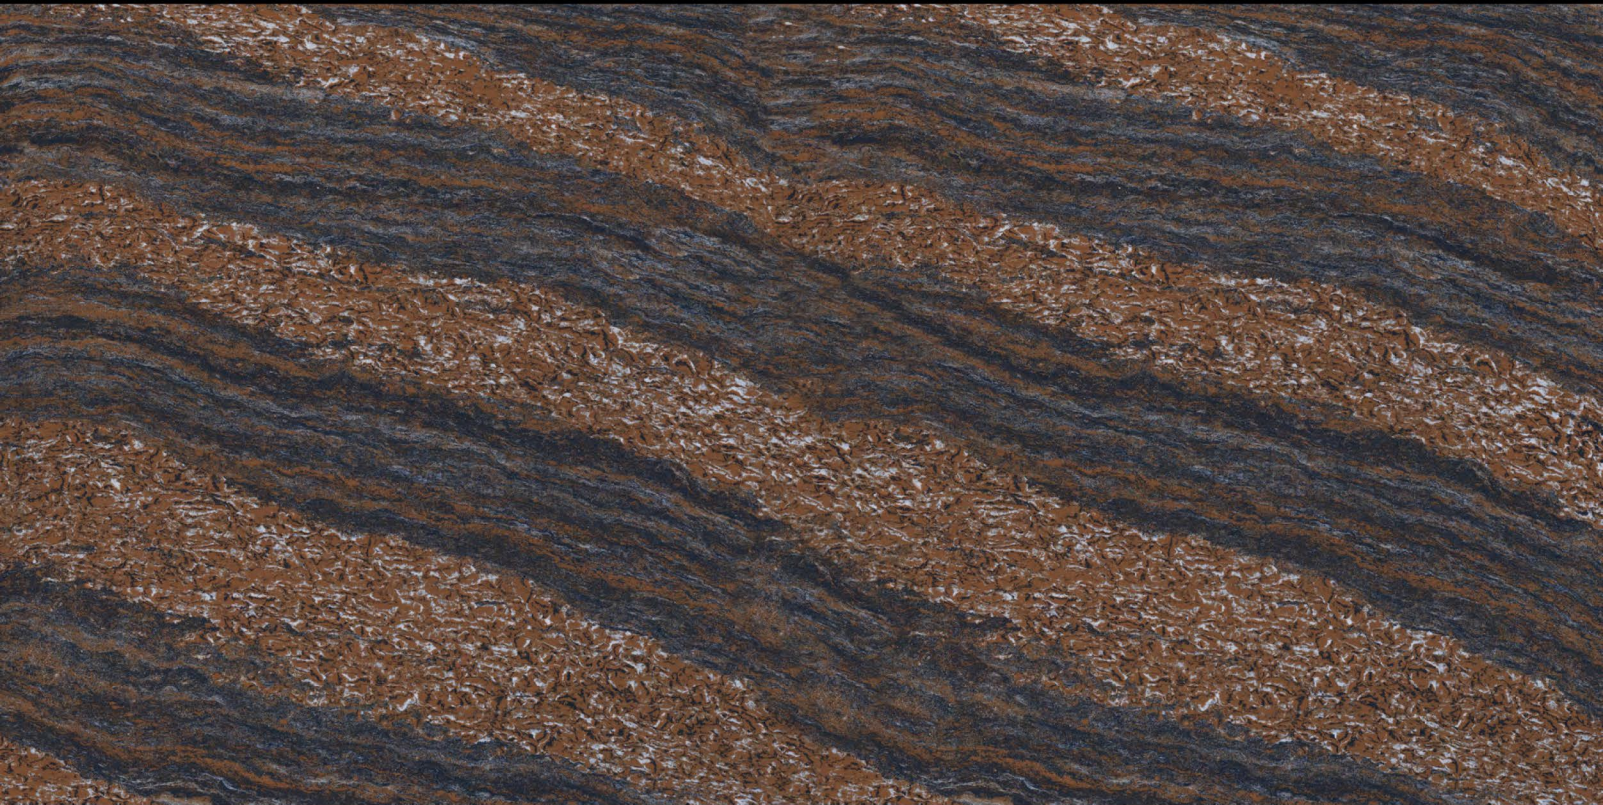

ROSSO RIVER

SIZE
600X1200 MM

FINISH
GLOSSY

RANDOM : 1