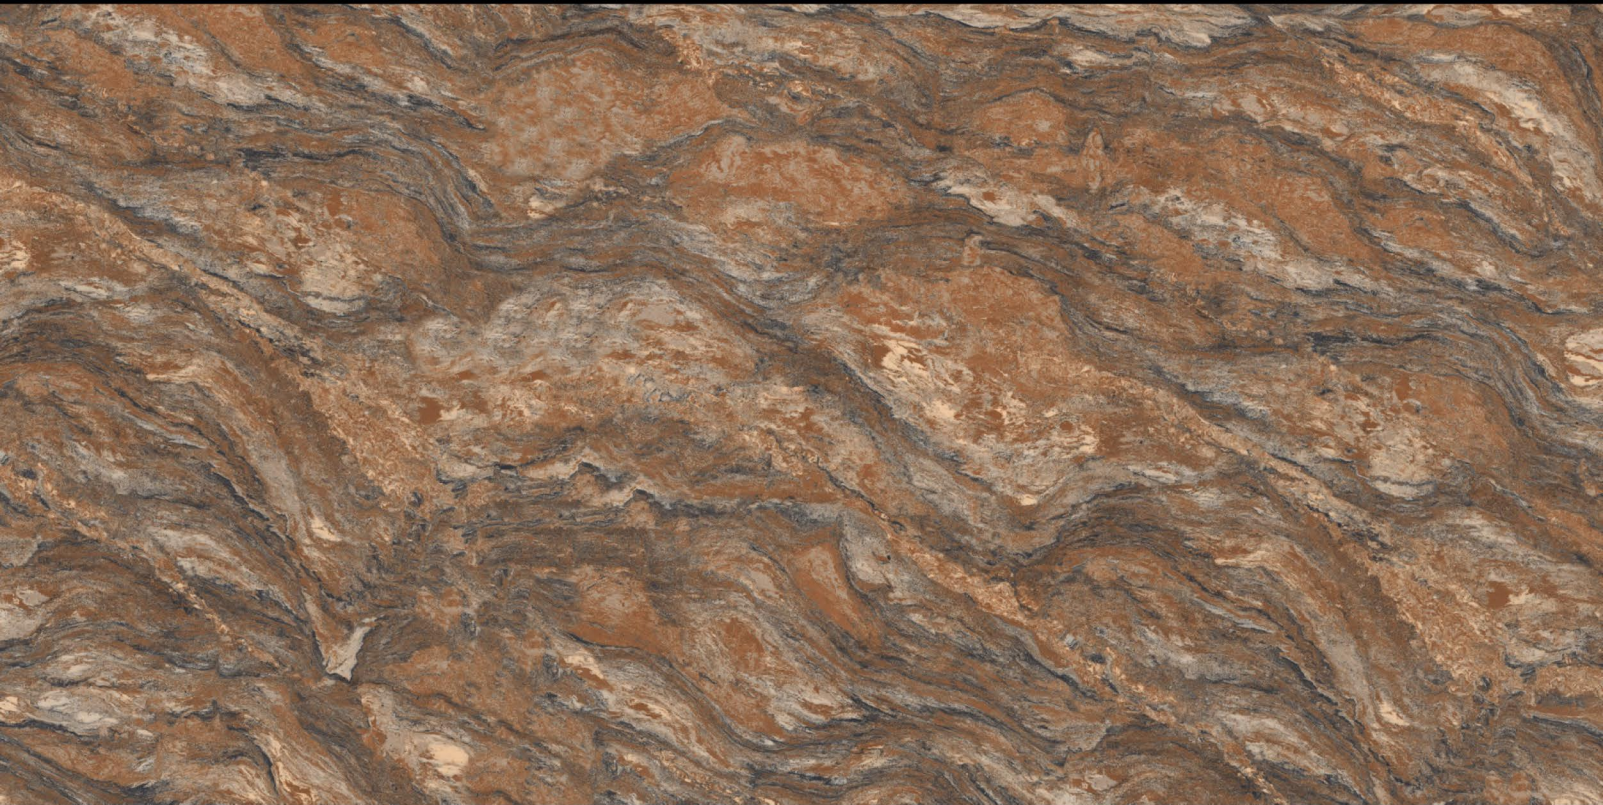

OKIYA BROWN

SIZE
600X1200 MM

FINISH
GLOSSY

RANDOM : 1