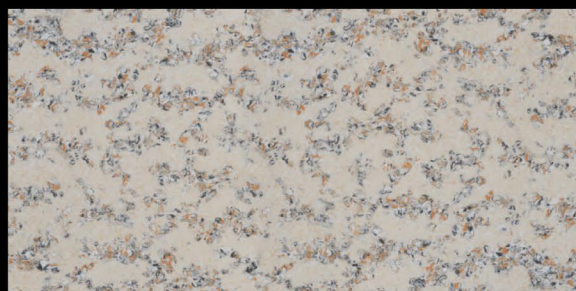

DOLIC GRAY

SIZE
600X1200 MM

FINISH
GLOSSY

RANDOM : 1