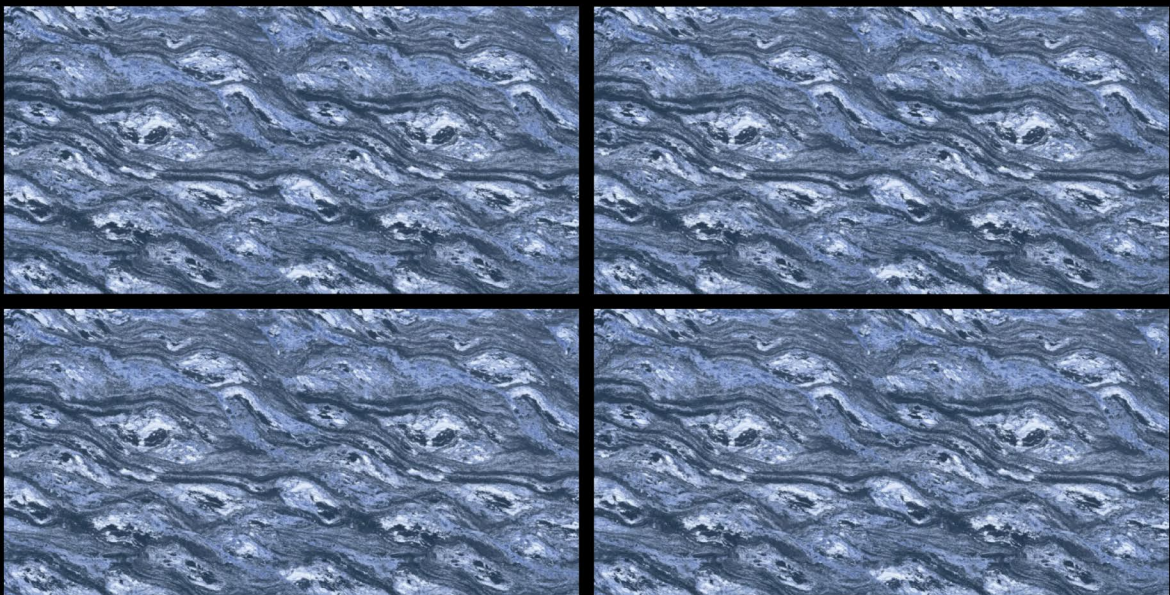

STONE SMOKE

SIZE
600X1200 MM

FINISH
GLOSSY

RANDOM : 5

STONE SMOKE

SIZE
600X1200 MM

FINISH
GLOSSY

TROPIZ BLUE