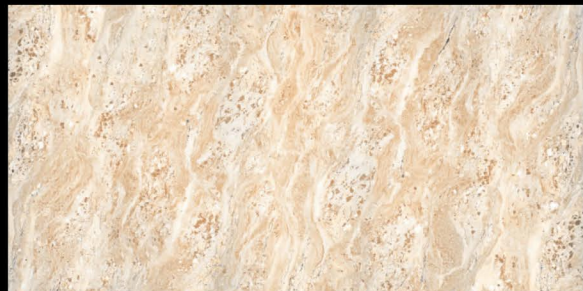

GLOBLE CREMA

SIZE
600X1200 MM

FINISH
GLOSSY

RANDOM : 1