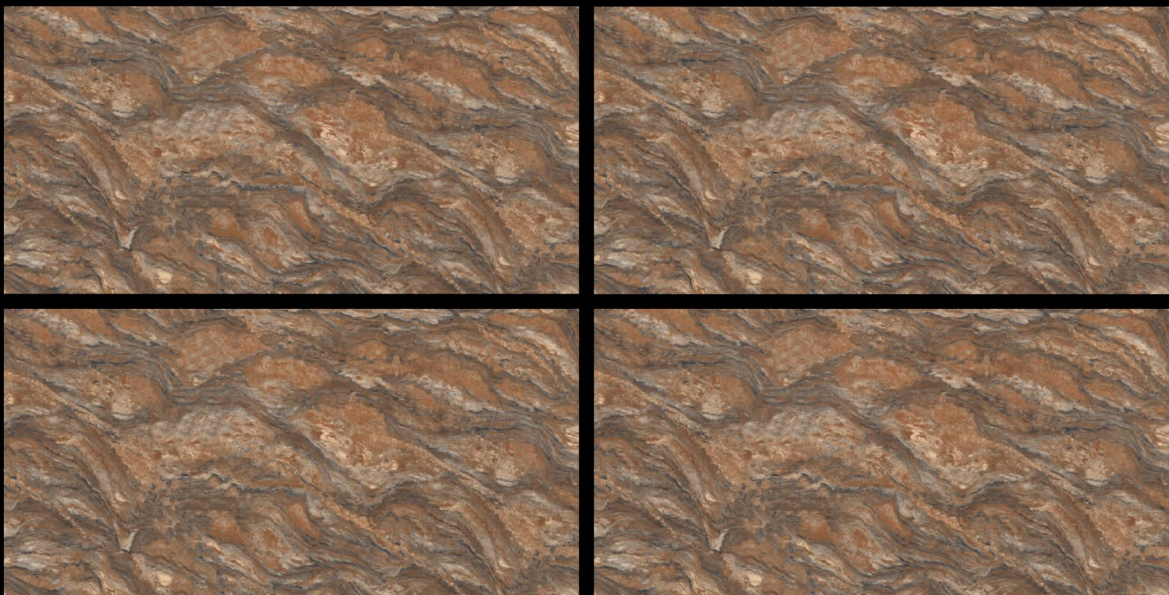

OKIYA BROWN

SIZE
600X1200 MM

FINISH
GLOSSY

RANDOM : 1