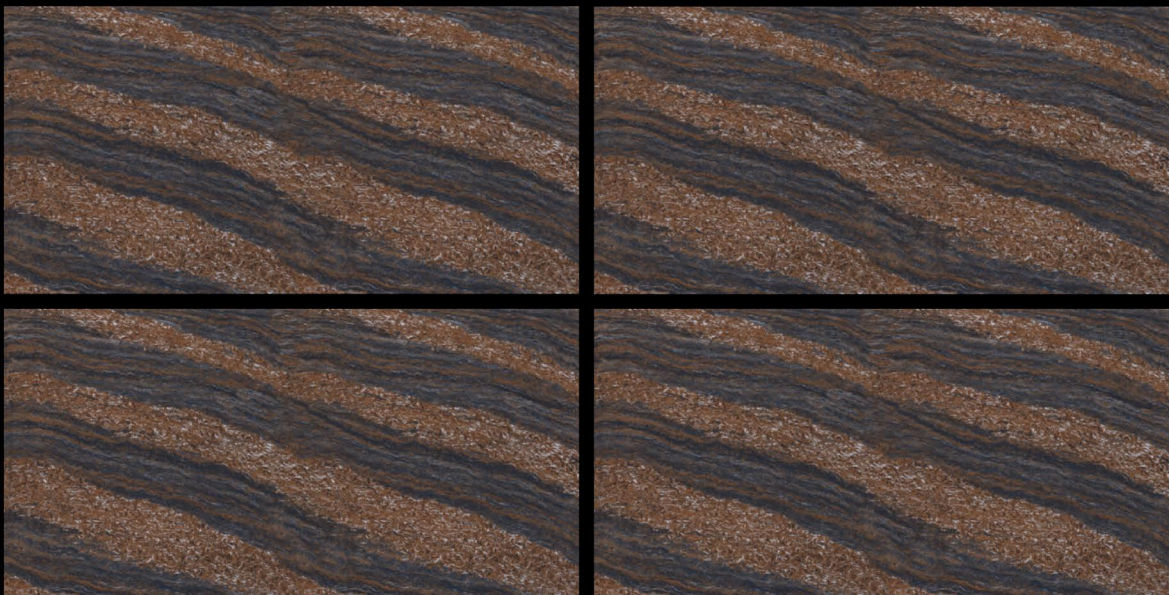

ROSSO RIVER

SIZE
600X1200 MM

FINISH
GLOSSY

RANDOM : 1