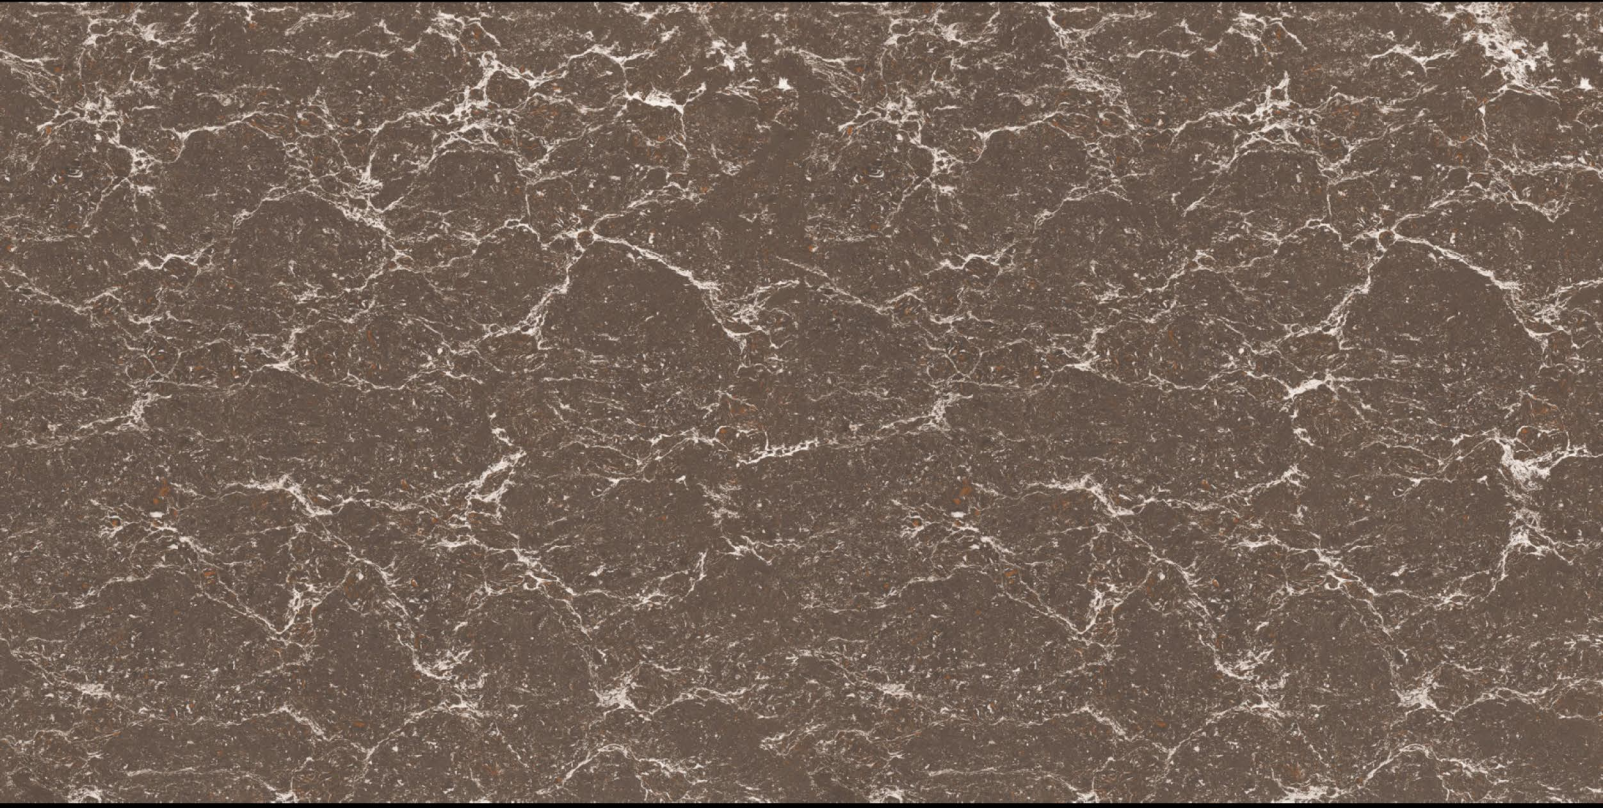

NEPTUNO NATURAL

SIZE
600X1200 MM

FINISH
GLOSSY

RANDOM : 1