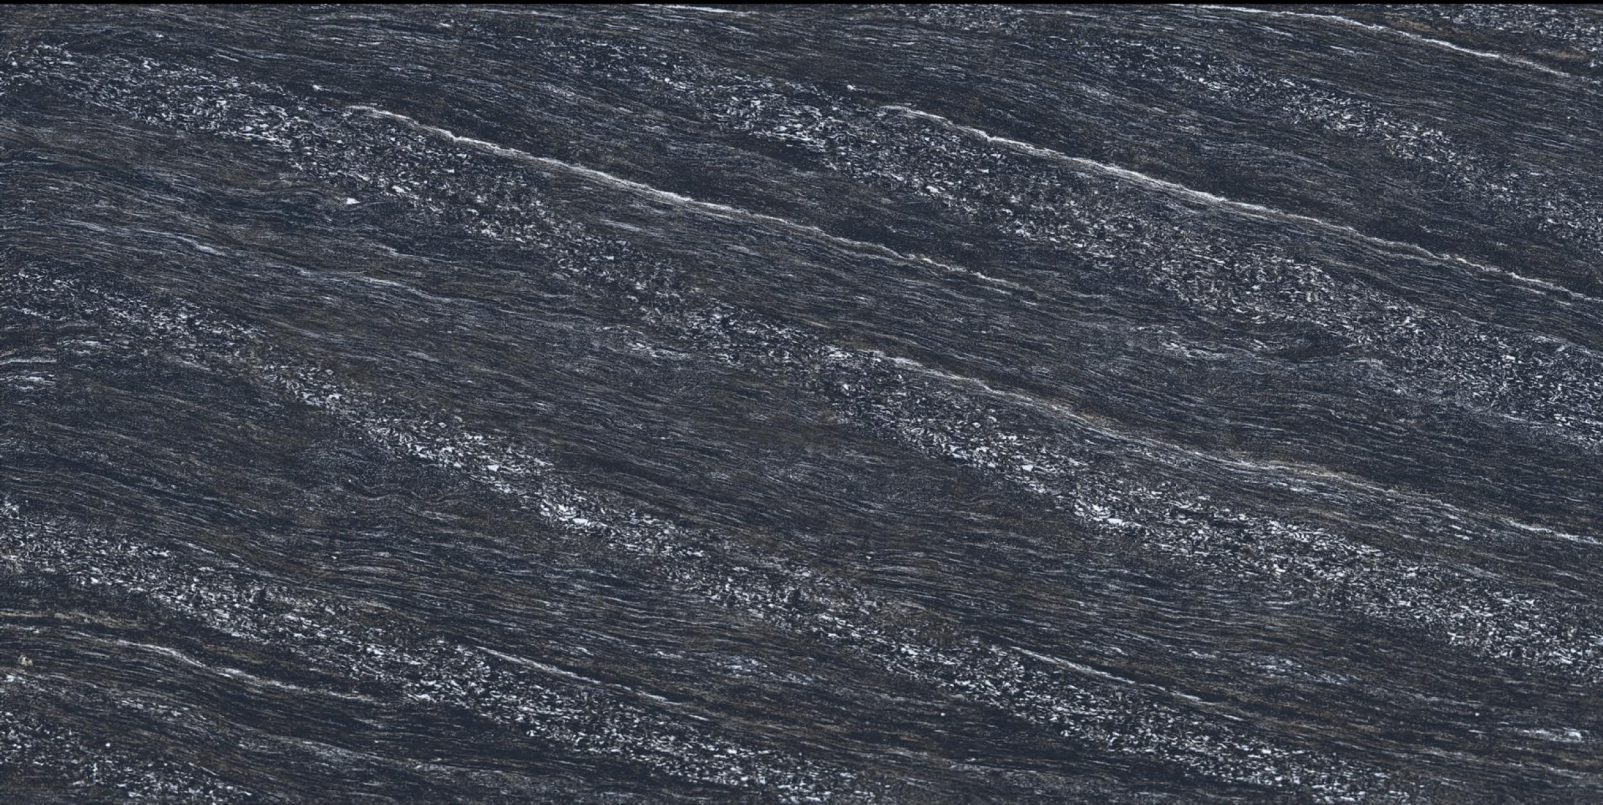

BLACK BASLE

SIZE
600X1200 MM

FINISH
GLOSSY

RANDOM : 1