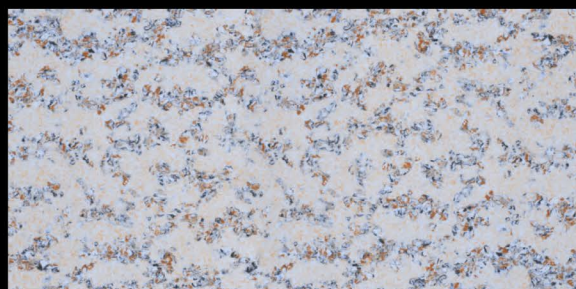

DOLIC BLUE

SIZE
600X1200 MM

FINISH
GLOSSY

RANDOM : 1