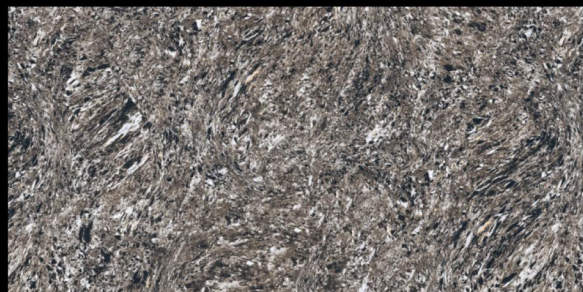

FINISH
GLOSSY

LUCIDO SMOKE

SIZE
600X1200 MM

FINISH
GLOSSY

RANDOM : 1

LUCIDO SMOKE

SIZE
600X1200 MM

FINISH
GLOSSY