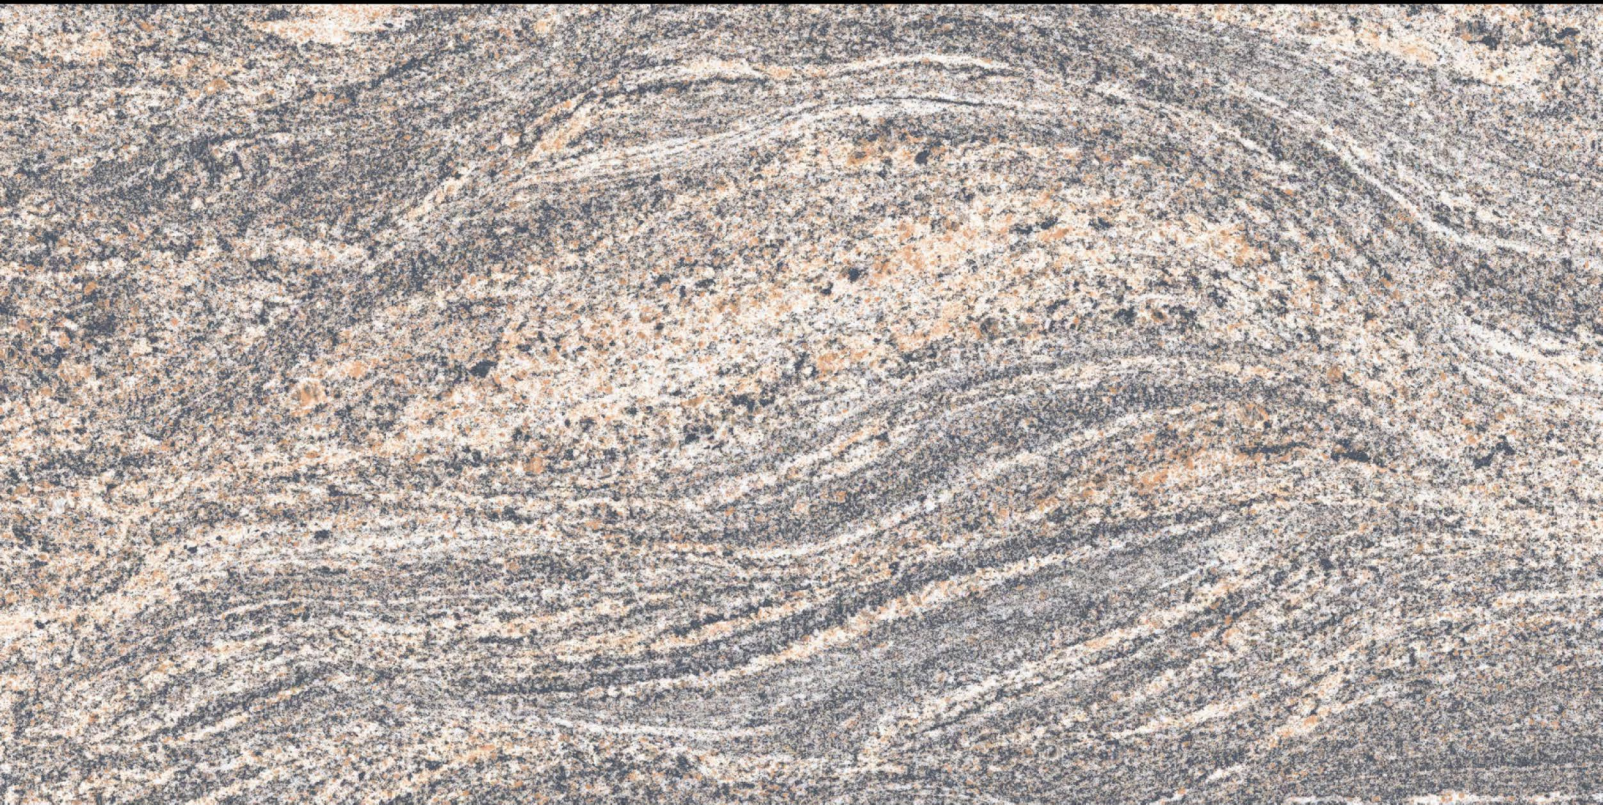

LUCIDO SMOKE

SIZE
600X1200 MM

FINISH
GLOSSY

RANDOM : 1