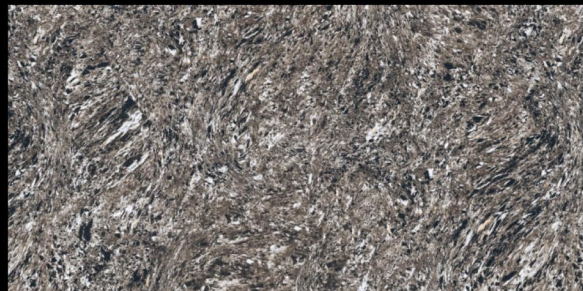

FINISH
GLOSSY

LUCIDO SMOKE

SIZE
600X1200 MM

FINISH
GLOSSY

RANDOM : 1

LUCIDO SMOKE

SIZE
600X1200 MM

FINISH
GLOSSY