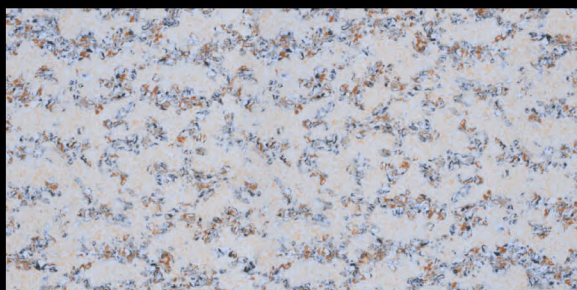

SIZE
600X1200 MM

FINISH
GLOSSY

RANDOM : 1

CRYSTAL IVORY

SIZE
600X1200 MM

FINISH
GLOSSY

DOLIC BLUE

SIZE
600X1200 MM