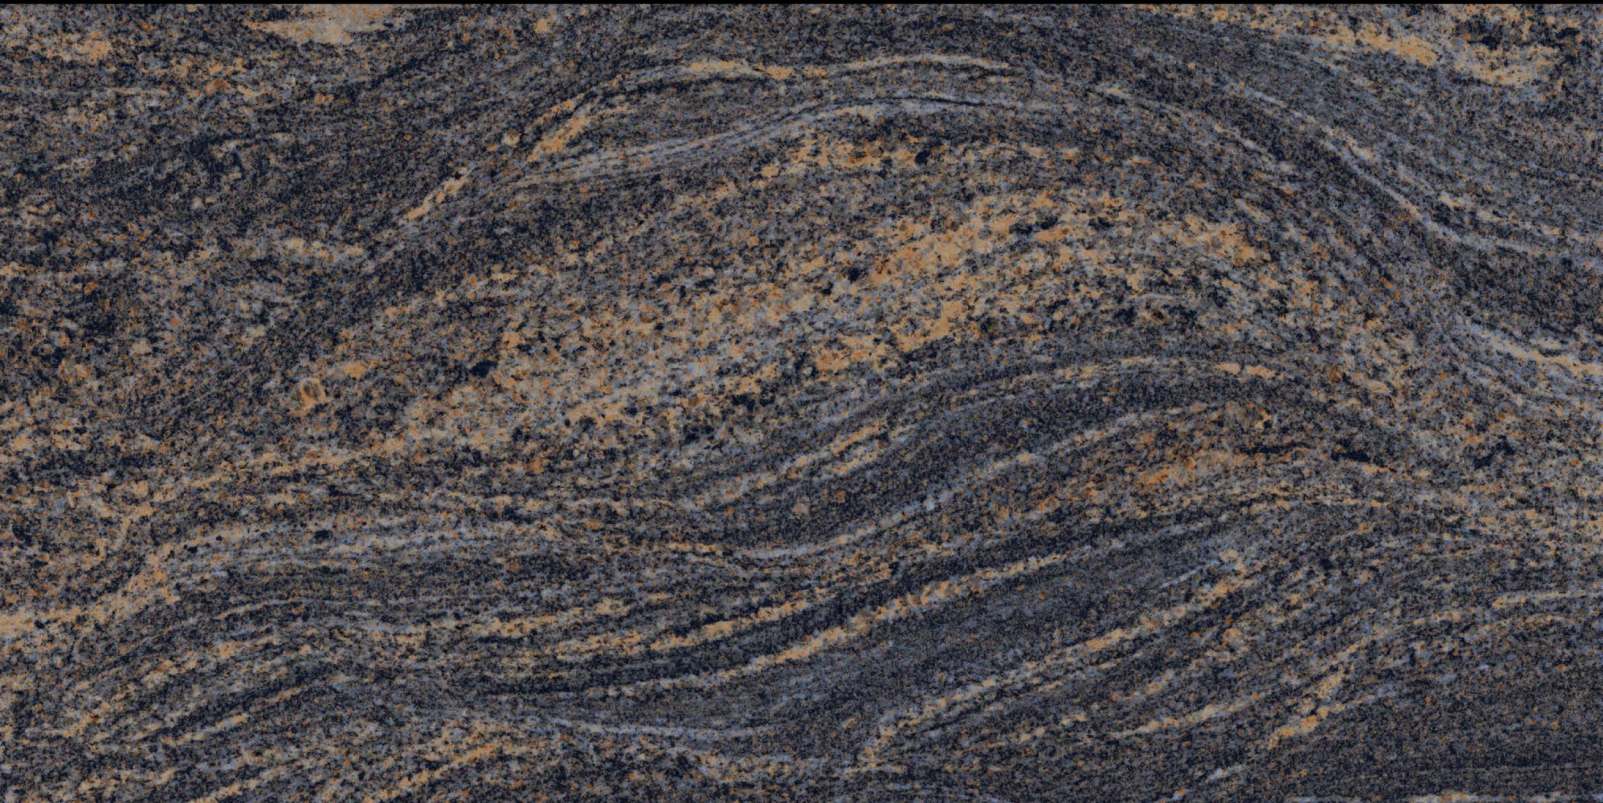

LUCIDO BLUE

SIZE
600X1200 MM

FINISH
GLOSSY

RANDOM : 1