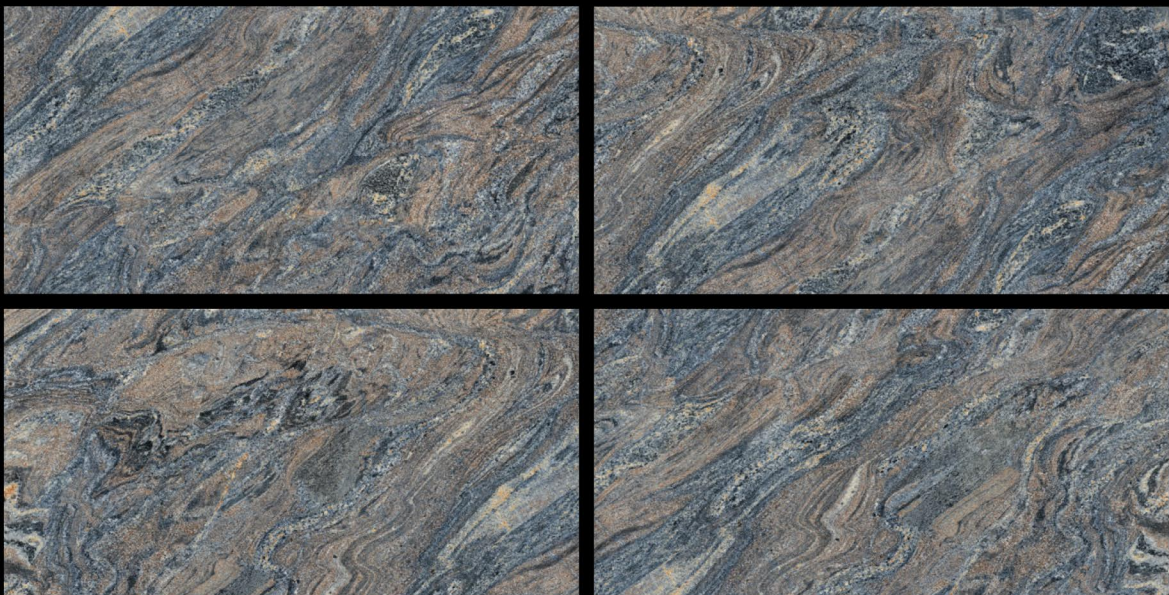

GRANITE BLUE

SIZE
600X1200 MM

FINISH
GLOSSY

RANDOM : 5