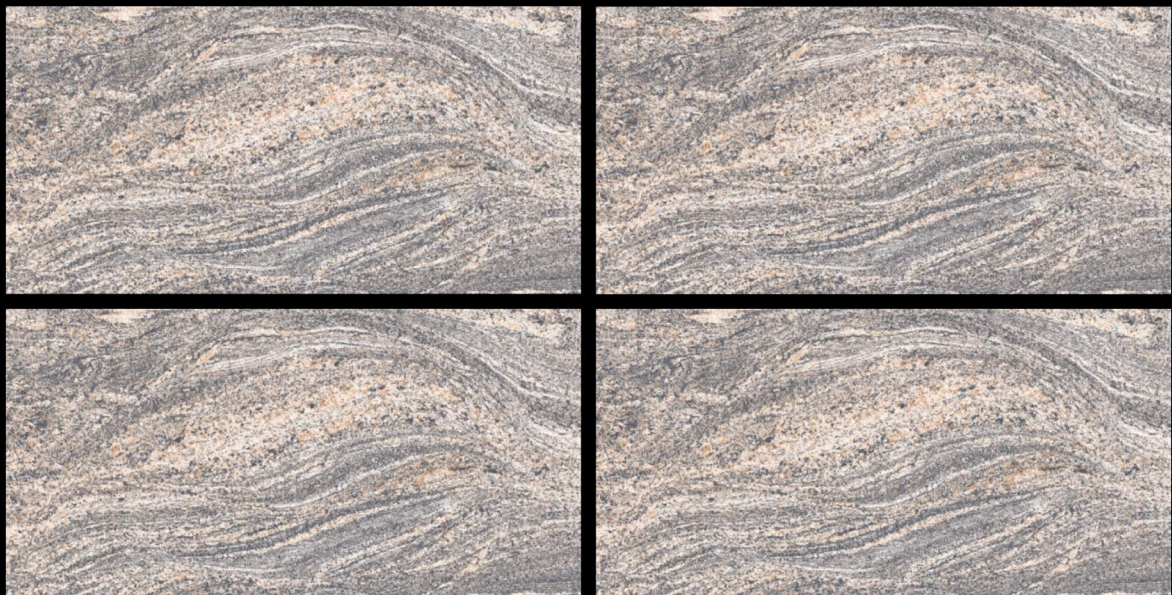

LUCIDO SMOKE

SIZE
600X1200 MM

FINISH
GLOSSY

RANDOM : 1