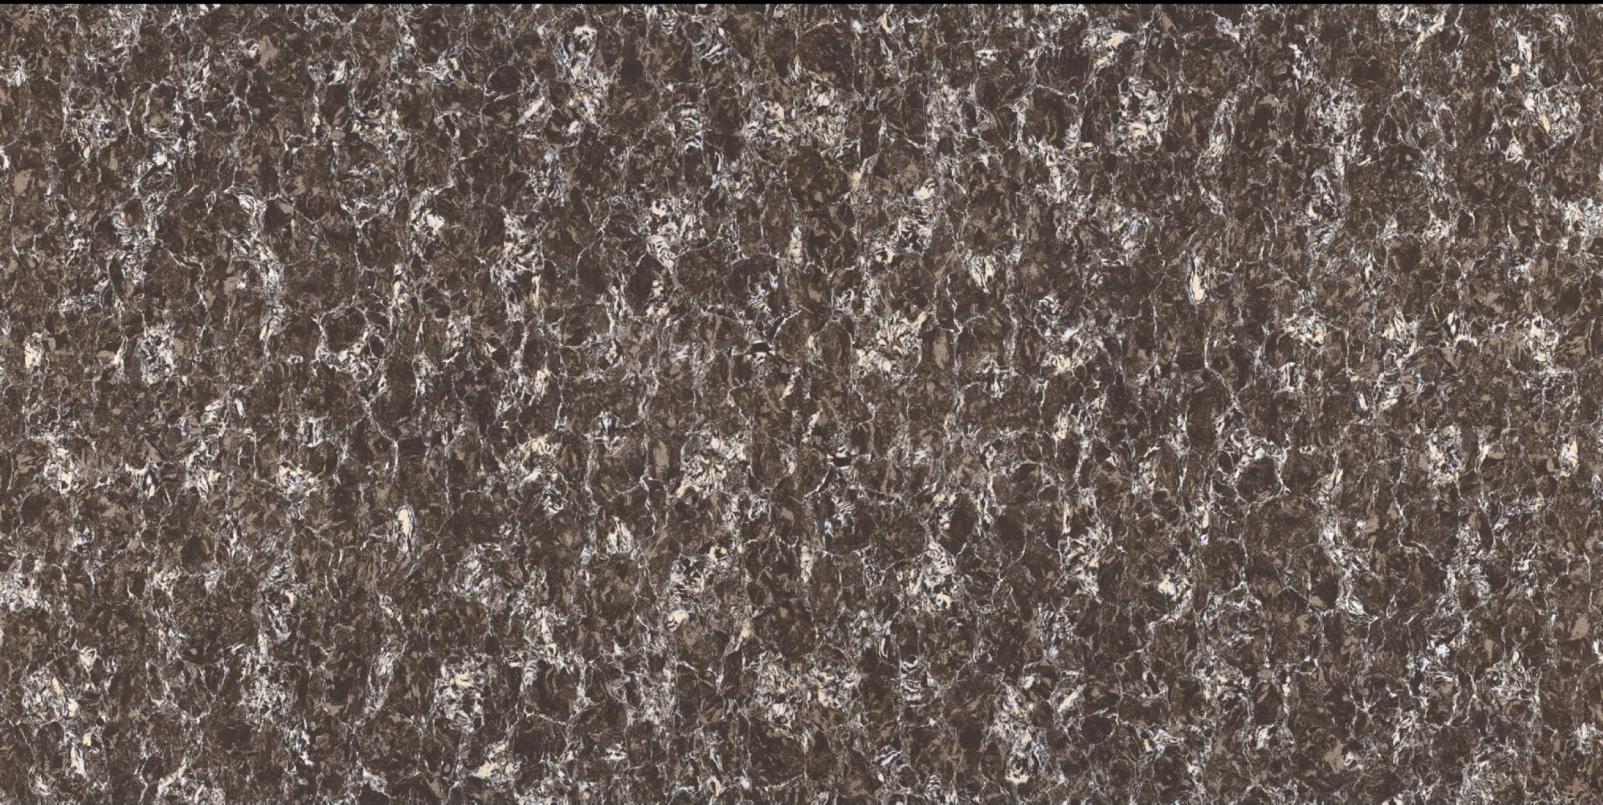

ASTROID CHOCO

SIZE
600X1200 MM

FINISH
GLOSSY

RANDOM : 1