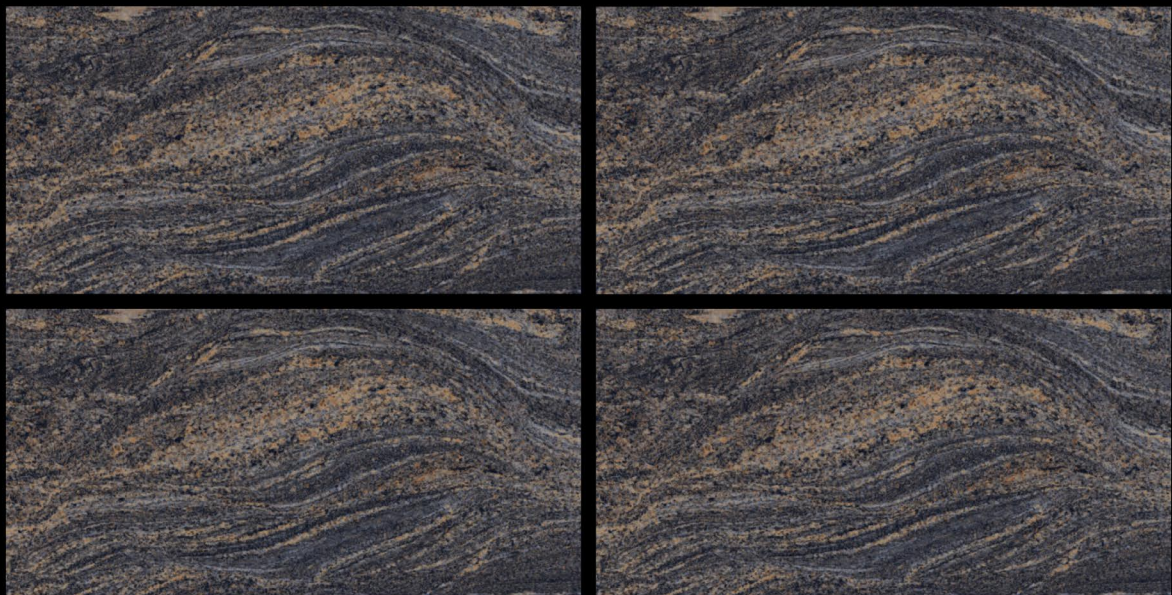

LUCIDO BLUE

SIZE
600X1200 MM

FINISH
GLOSSY

RANDOM : 1