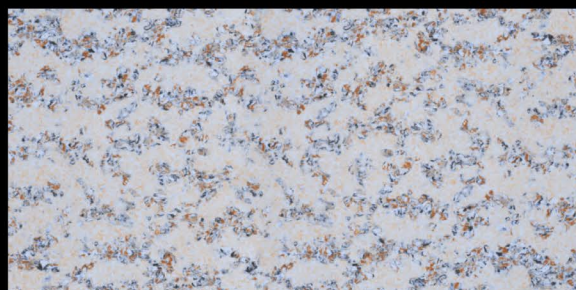

DOLIC BLUE

SIZE
600X1200 MM

FINISH
GLOSSY

RANDOM : 1