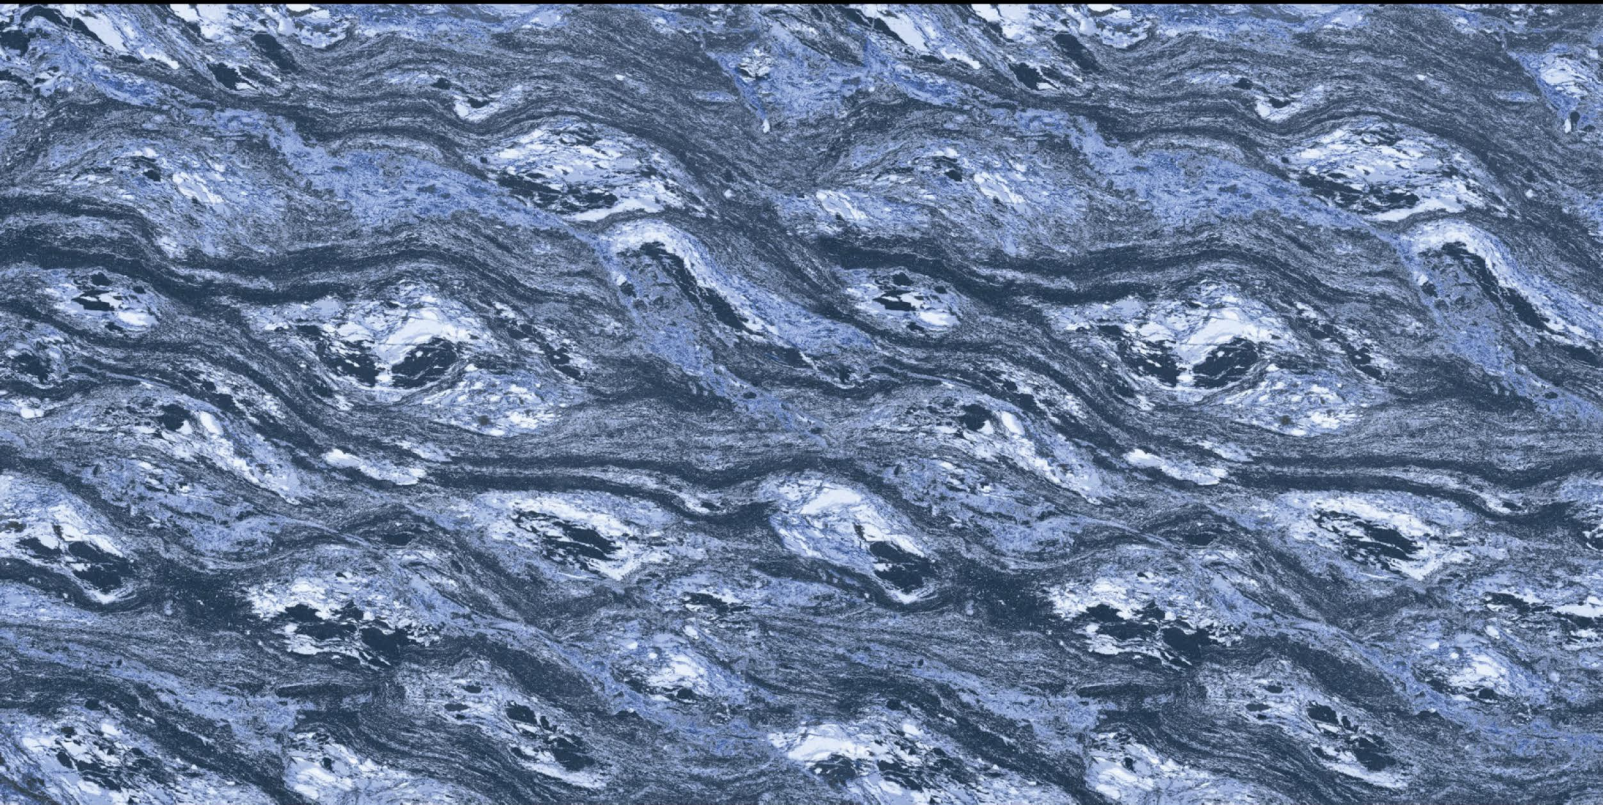

STONE SMOKE

SIZE
600X1200 MM

FINISH
GLOSSY

RANDOM : 5

STONE SMOKE

SIZE
600X1200 MM

FINISH
GLOSSY

TROPIZ BLUE