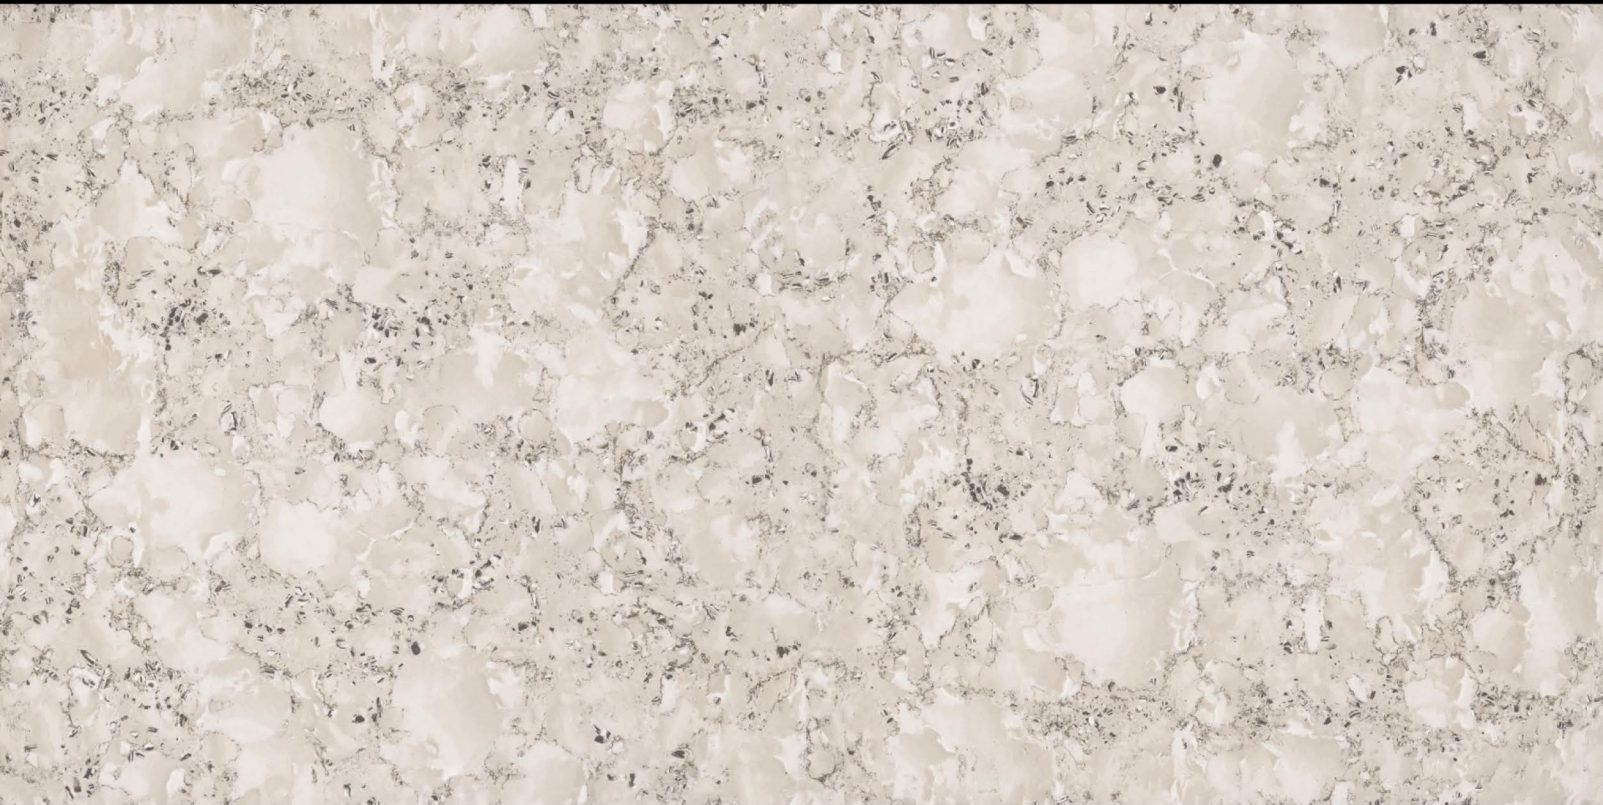

LISOBA GRAY

SIZE
600X1200 MM

FINISH
GLOSSY

RANDOM : 1