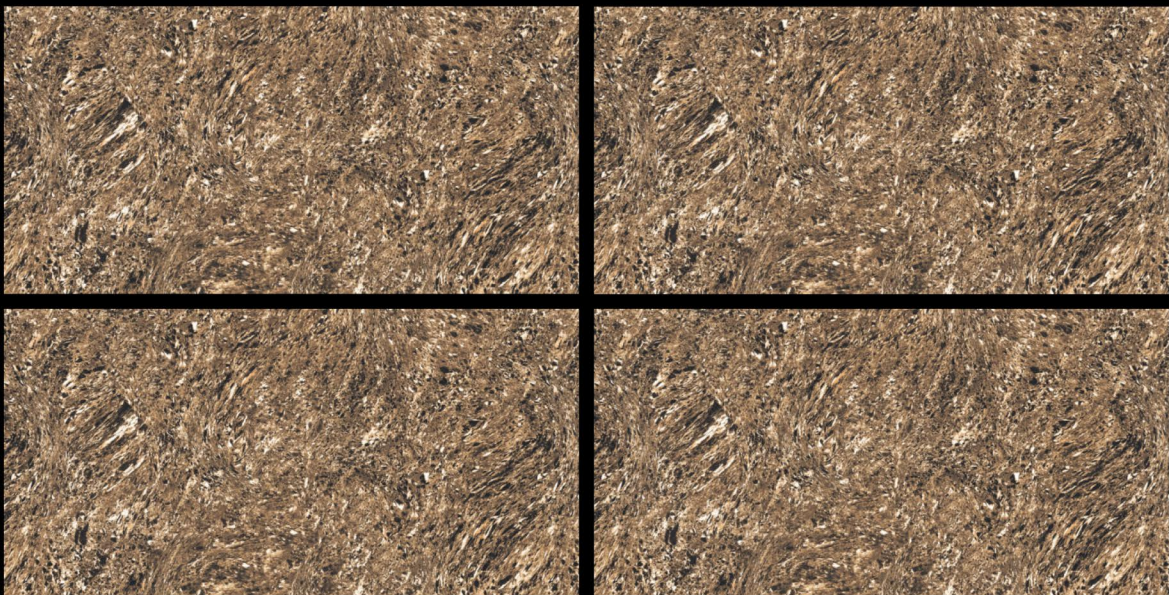

MEGA BLACK

SIZE
600X1200 MM

FINISH
GLOSSY

RANDOM : 1

MEGA BLACK

SIZE
600X1200 MM

FINISH
GLOSSY

MEGA BROWN