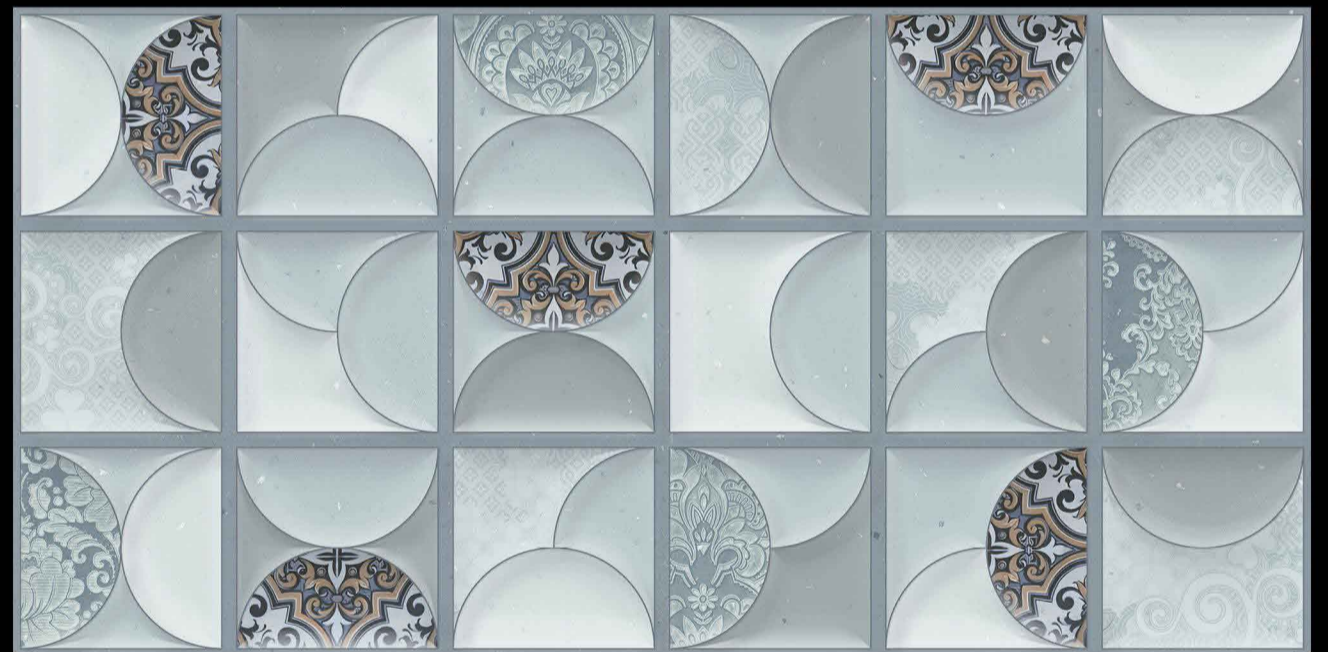

Matt Finish

D.NO - SM-1589

L

HL-2

L

HL-2