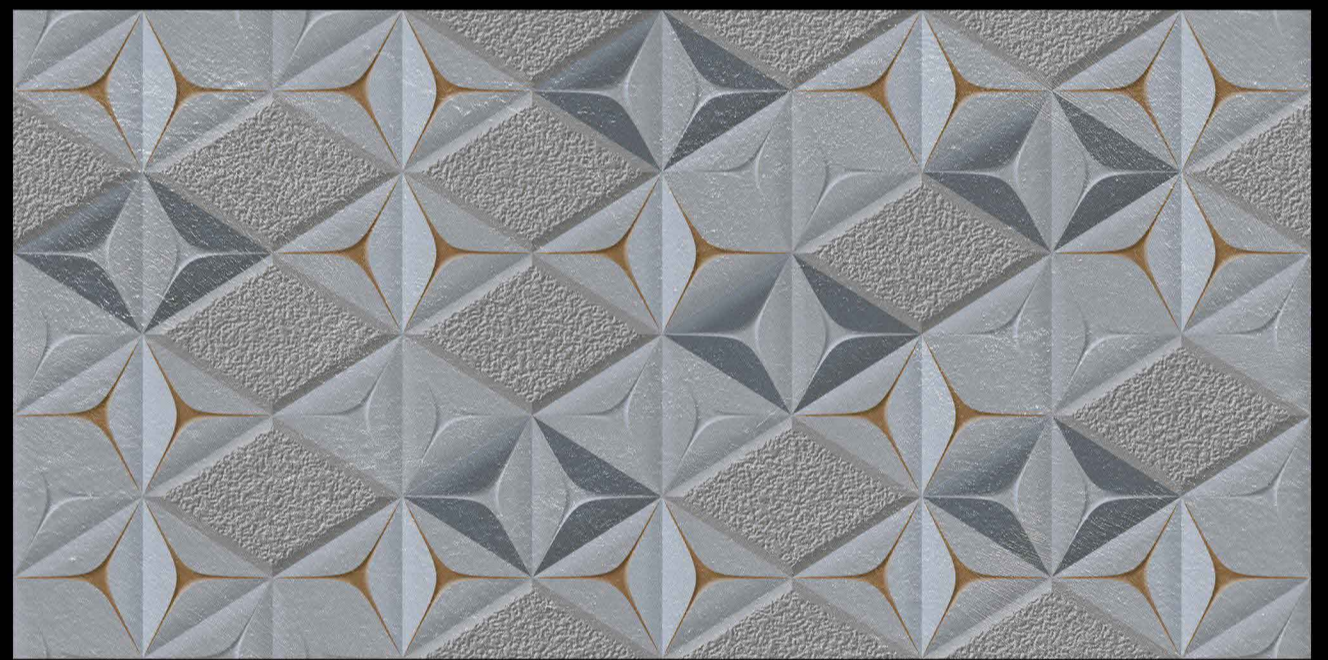

Matt Finish

D.NO - SM-1598

L

HL-1

L

HL-2