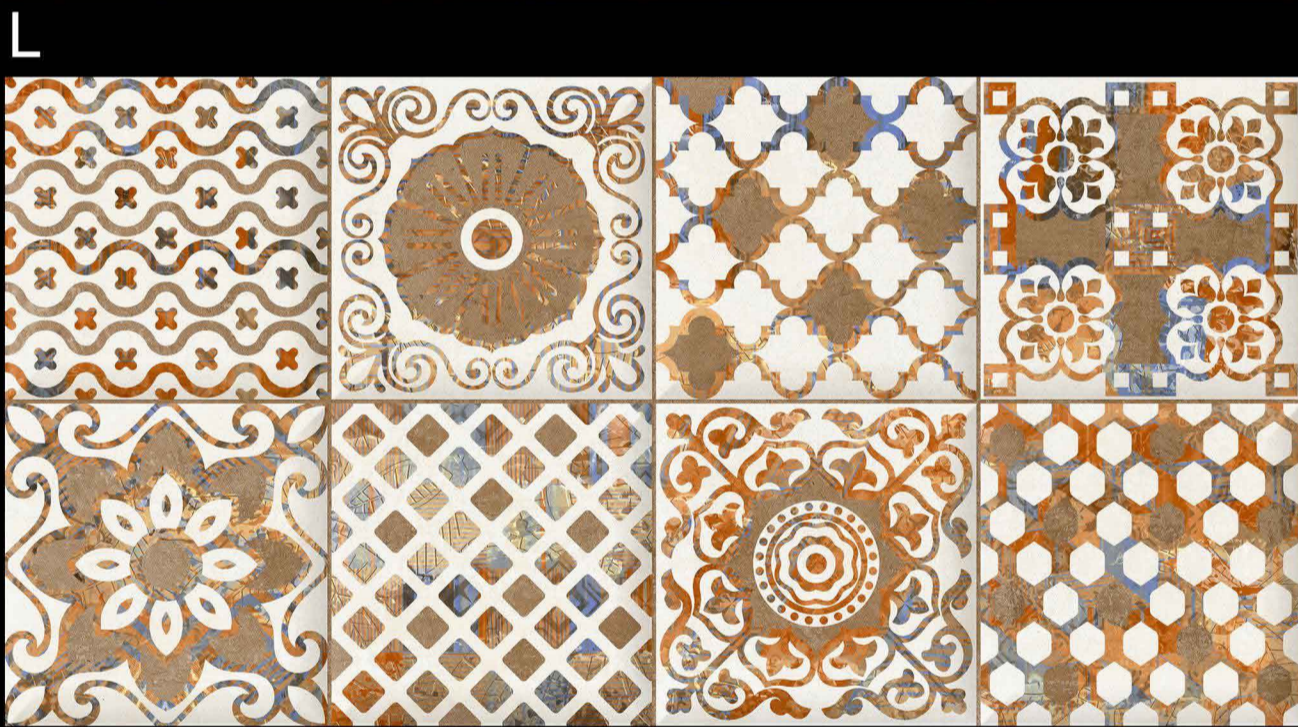

Matt Finish

D.NO - SM-1559