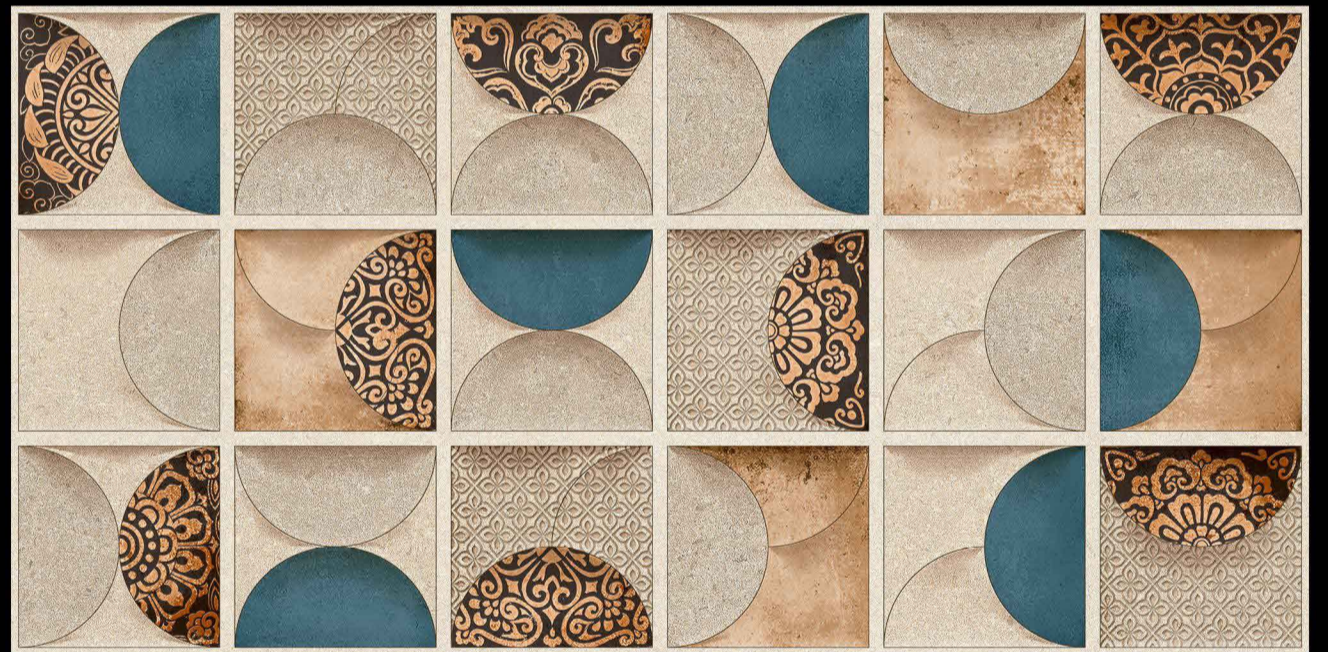

Matt Finish

D.NO - SM-1584

L

HL-1

HL-2

D