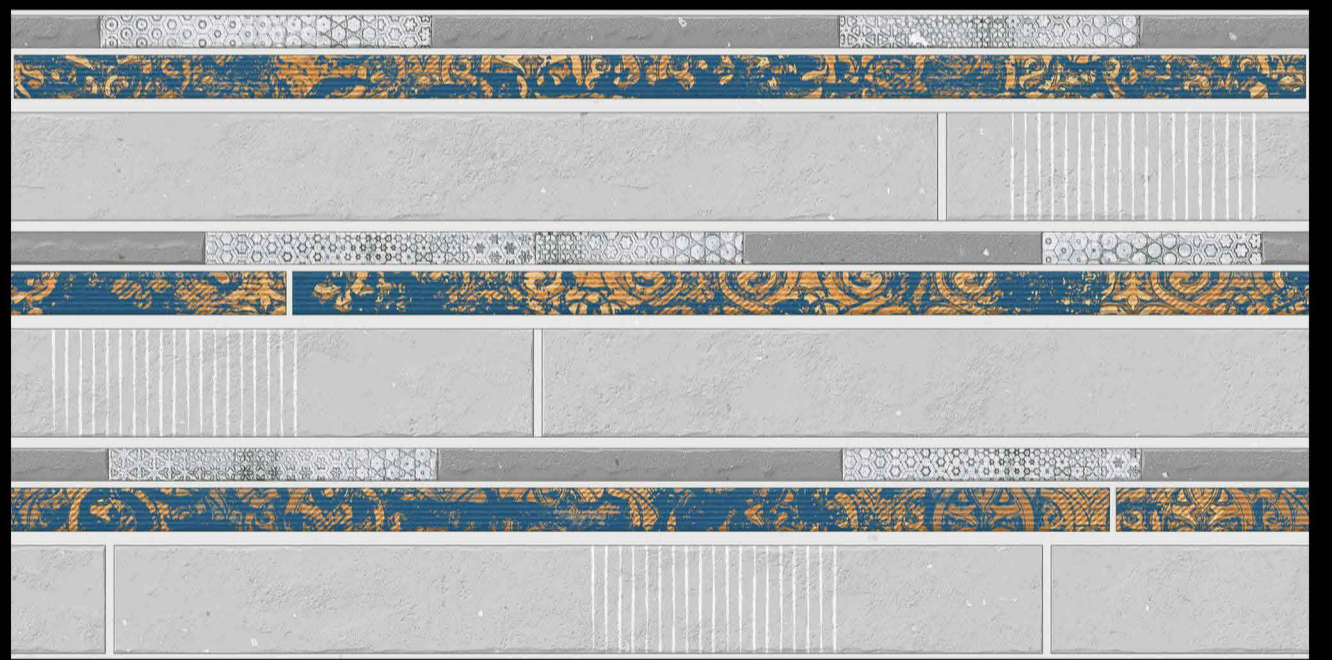

Matt Finish

D.NO - SM-1588

L

HL-1

L

HL-2