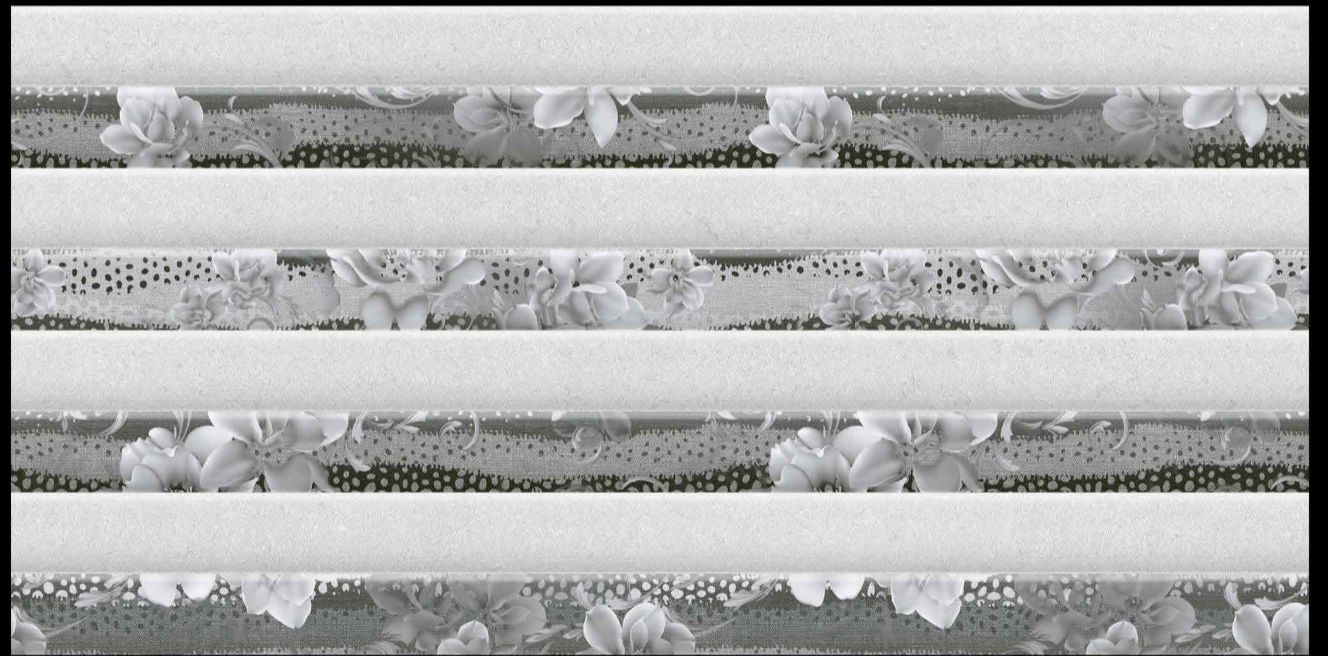

Matt Finish

D.NO - SM-1585

L

HL-1

L

HL-2