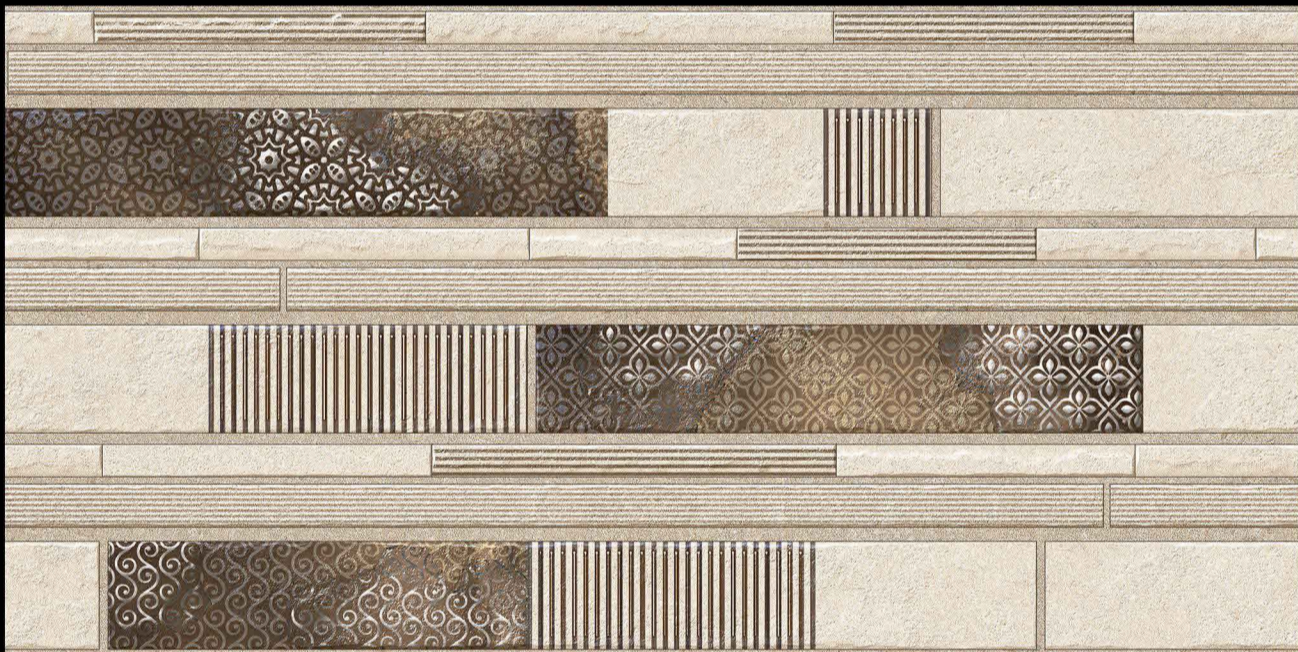

Matt Finish

D.NO - SM-1584

L

HL-1

HL-2

D