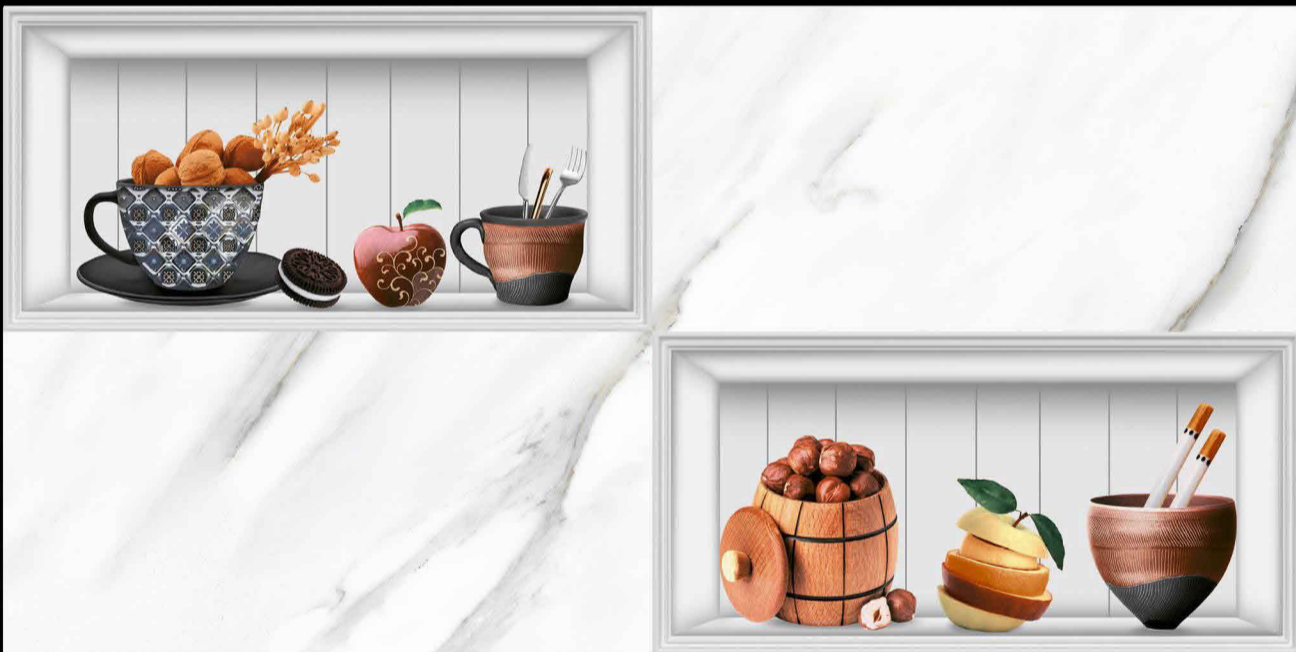

Glossy Finish

D.NO - SM-2510

L

HL-1

HL-2

L