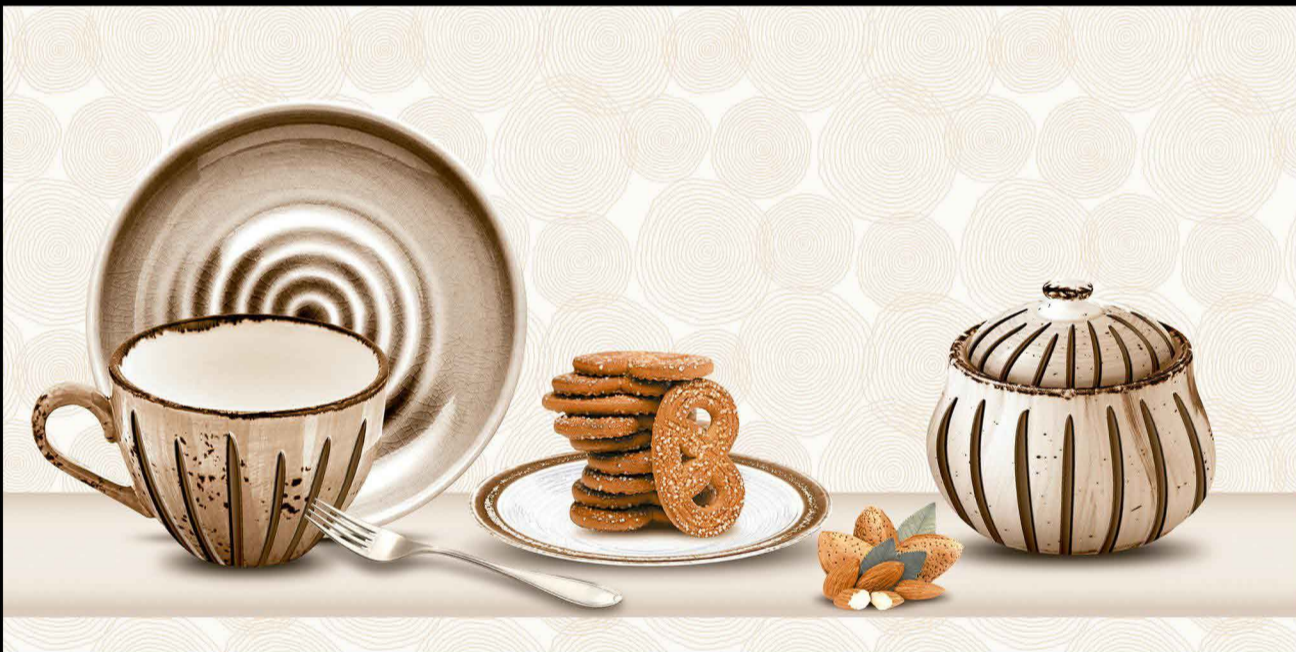

Glossy Finish

D.NO - SM-2502

L

HL-1

HL-2

L

digital wall tiles

300 x 600 mm