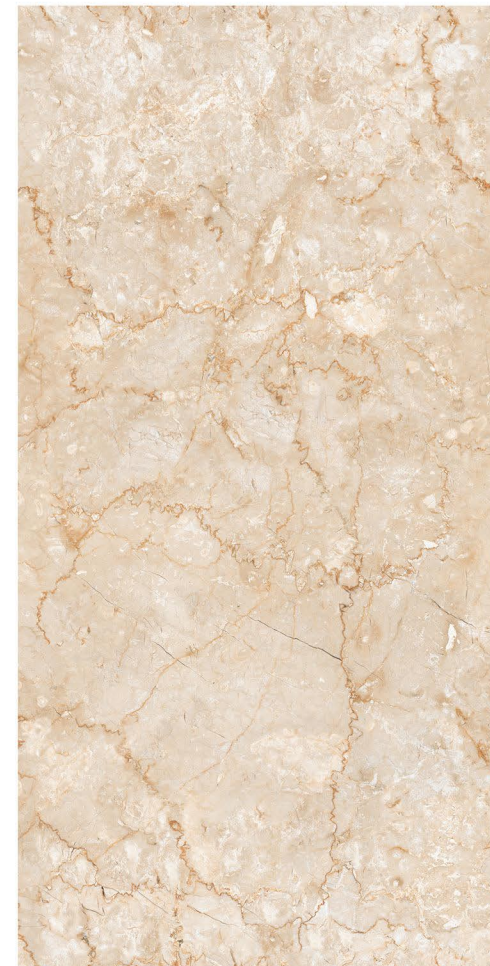

bolero Capri

FINISH : **CARVING**

Technology - Durst print

Type - pgtv

Thickness - 8.5mm

FASCINATION^{with} DESIGN

Giallo Vittoria

FINISH : CARVING