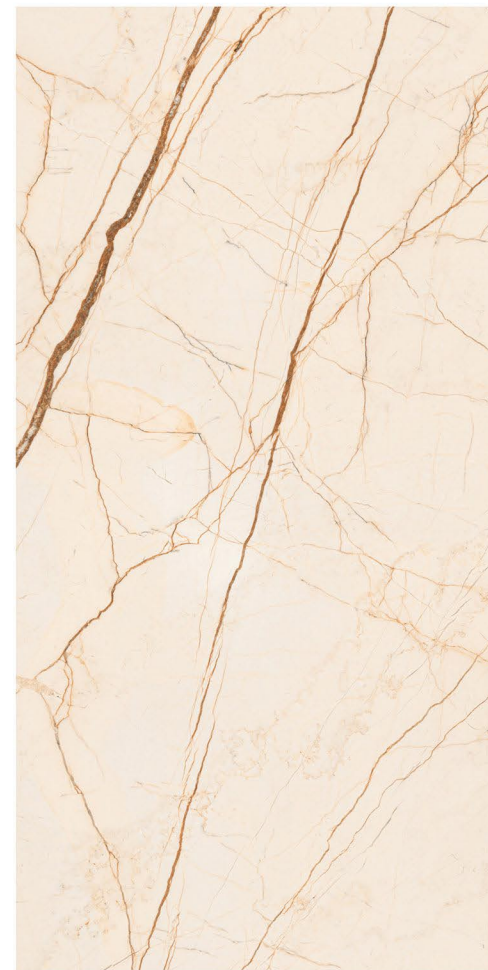

FASCINATION with DESIGN