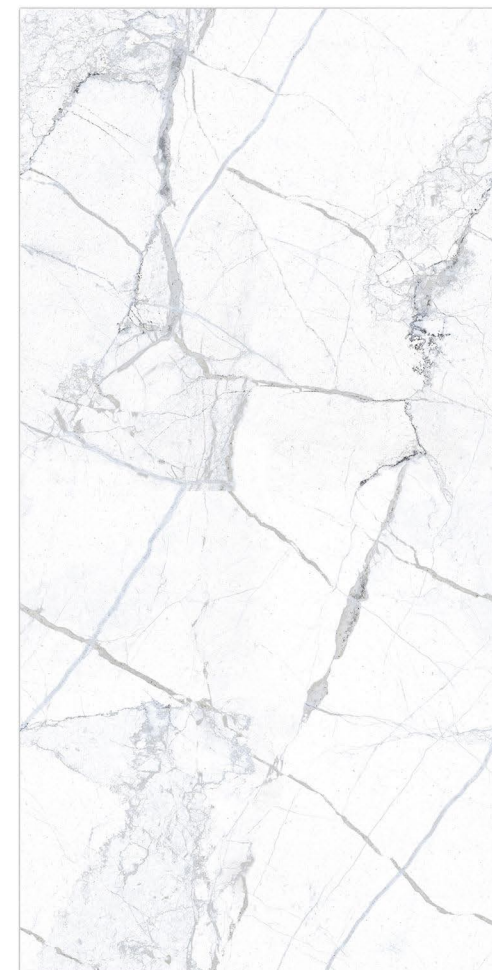

FINISH : CARVING

Technology - Durst print

Type - pgvt

Thickness - 8.5mm