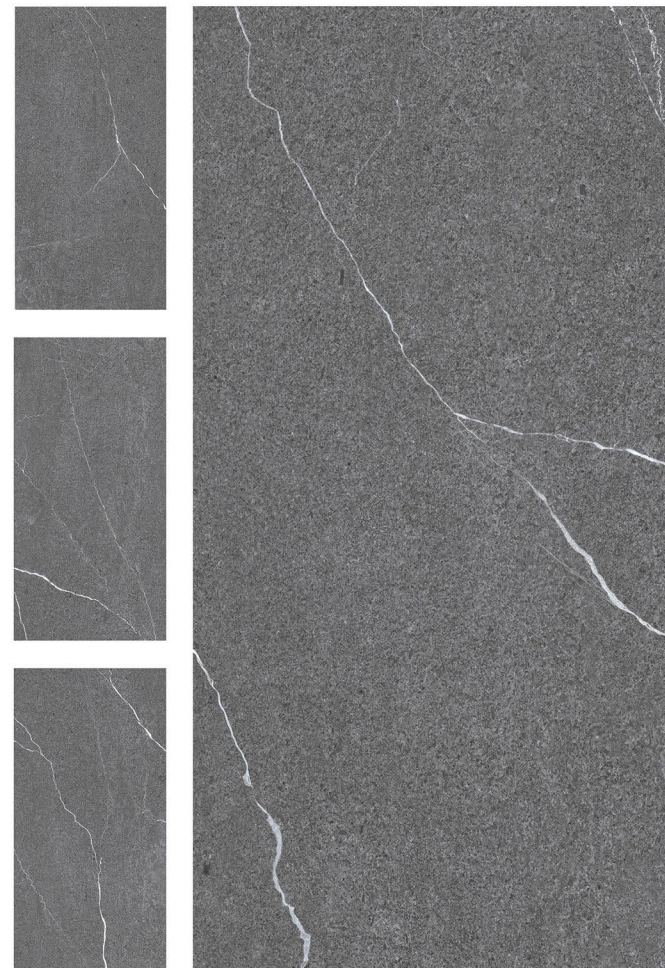

FINISH : CARVING

Technology - Durst print

Type - pgtv

Thickness - 8.5mm

POSH
SURFACE

600x
1200mm
Random - 4

FASCINATION with DESIGN

Anatolian Grey