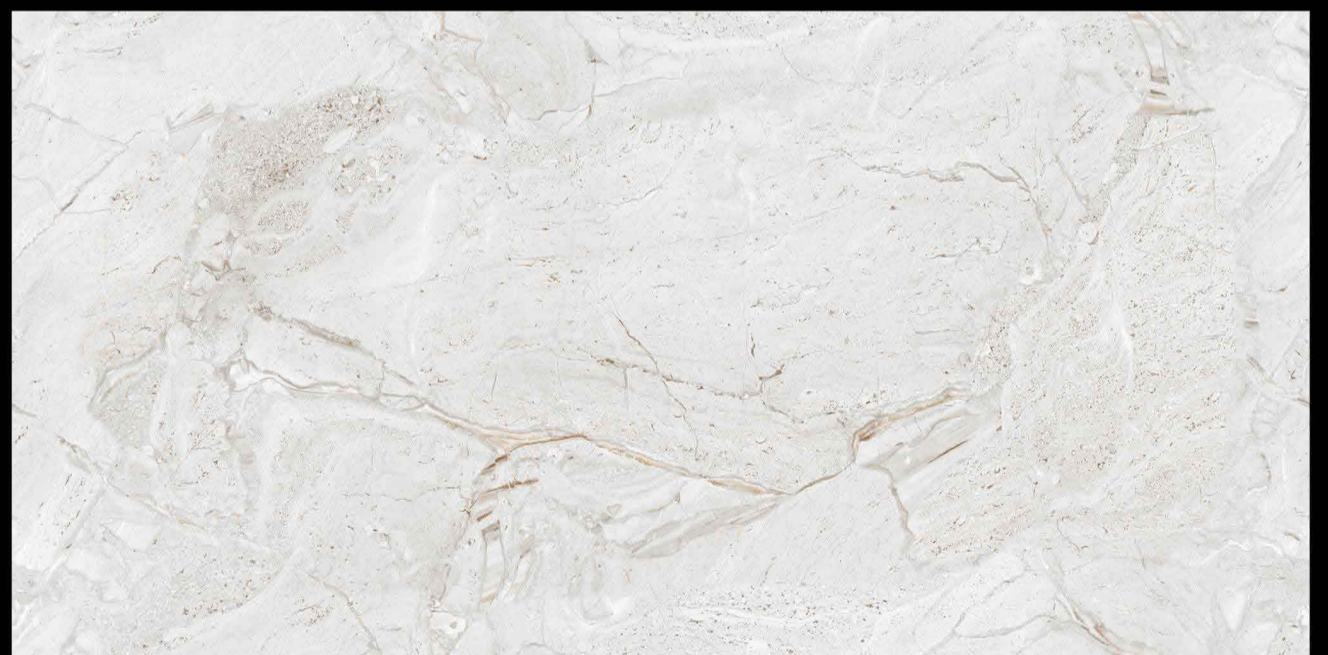

Glossy Finish

D.NO - SM-552

L

HL-1

L

HL-1