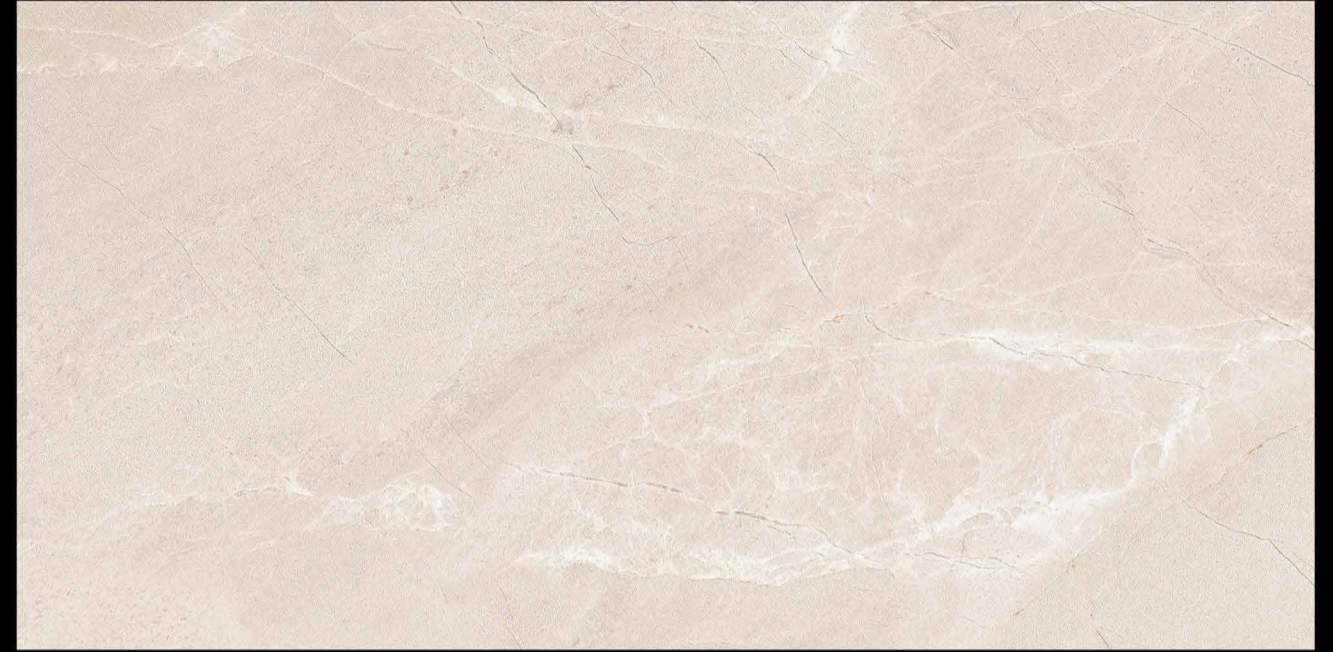

Glossy Finish

D.NO - SM-562