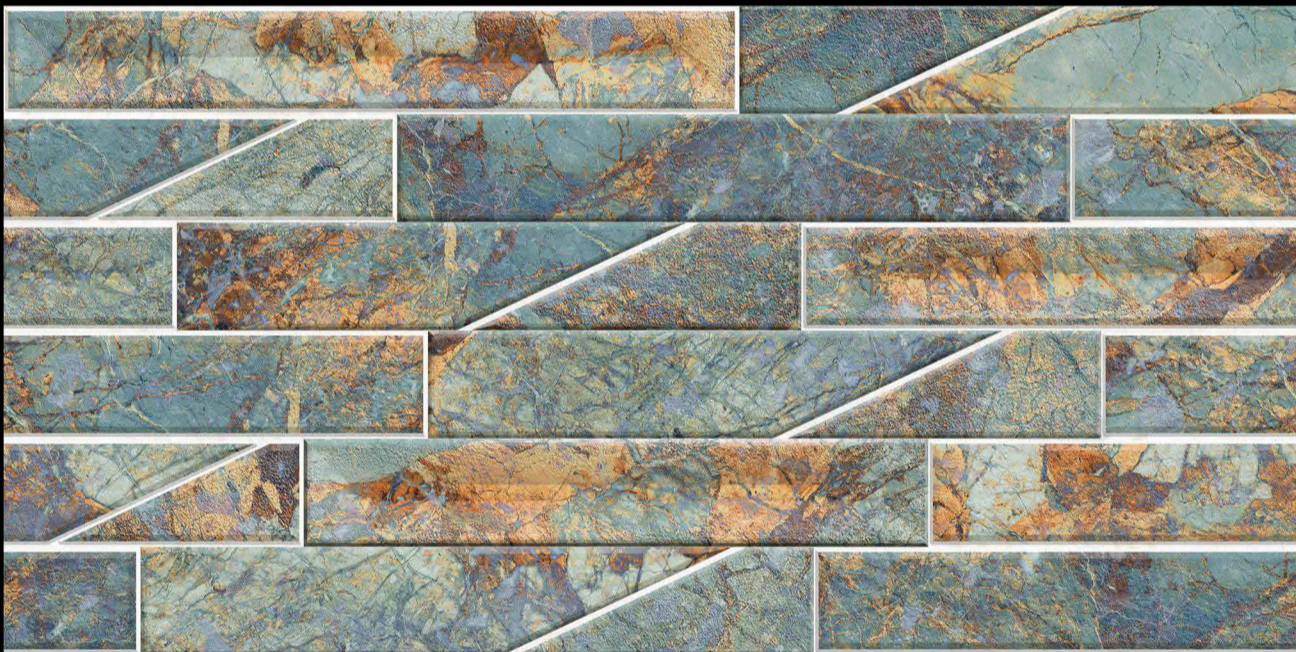

Glossy Finish

D.NO - SM-551

L

HL-1

HL-2

D

digital wall tiles

300 x 600 mm