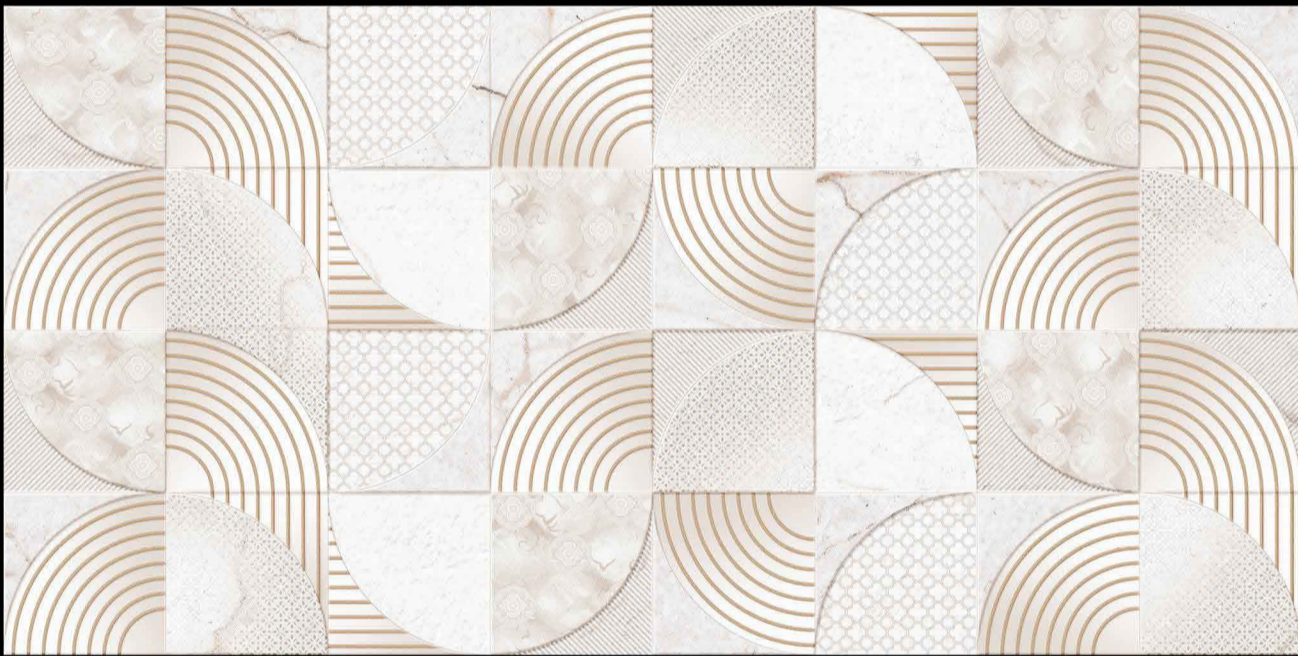

Glossy Finish

D.NO - SM-592

L

HL-1

HL-1

L

digital wall tiles

300 x 600 mm