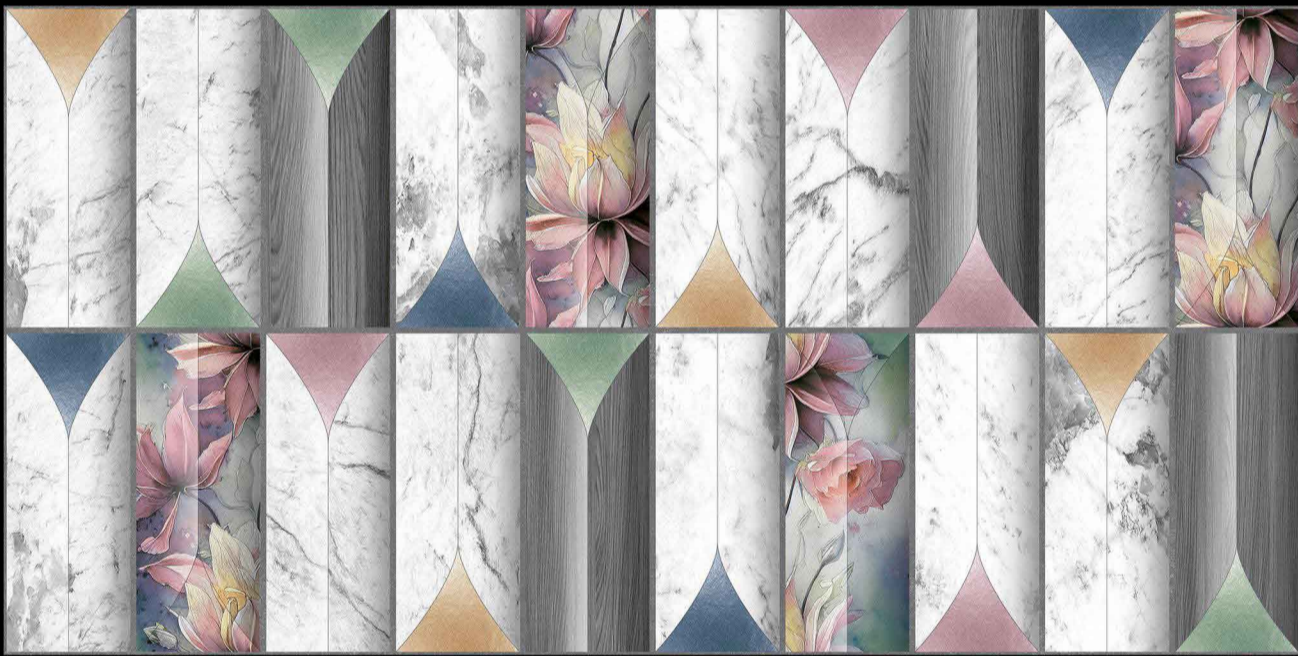

Glossy Finish

D.NO - SM-546

L

HL-2

HL-2

L

digital wall tiles

300 x 600 mm