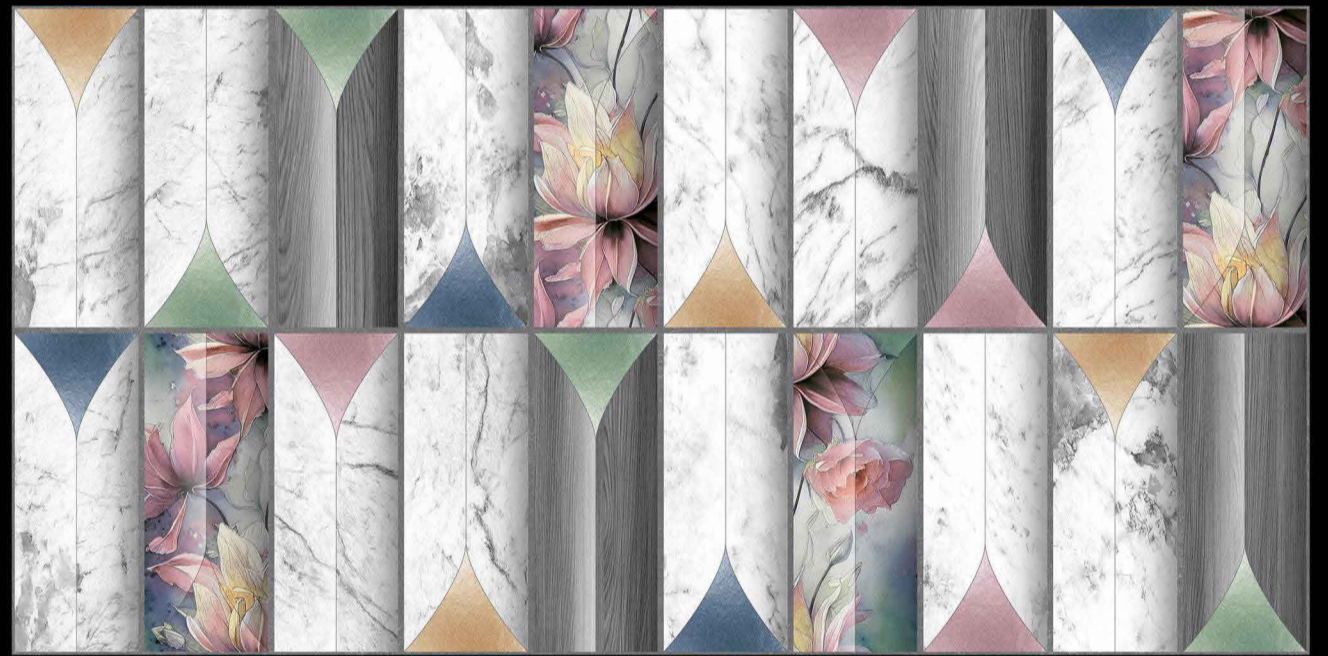

Glossy Finish

D.NO - SM-546

L

HL-2

HL-2

L

digital wall tiles

300 x 600 mm