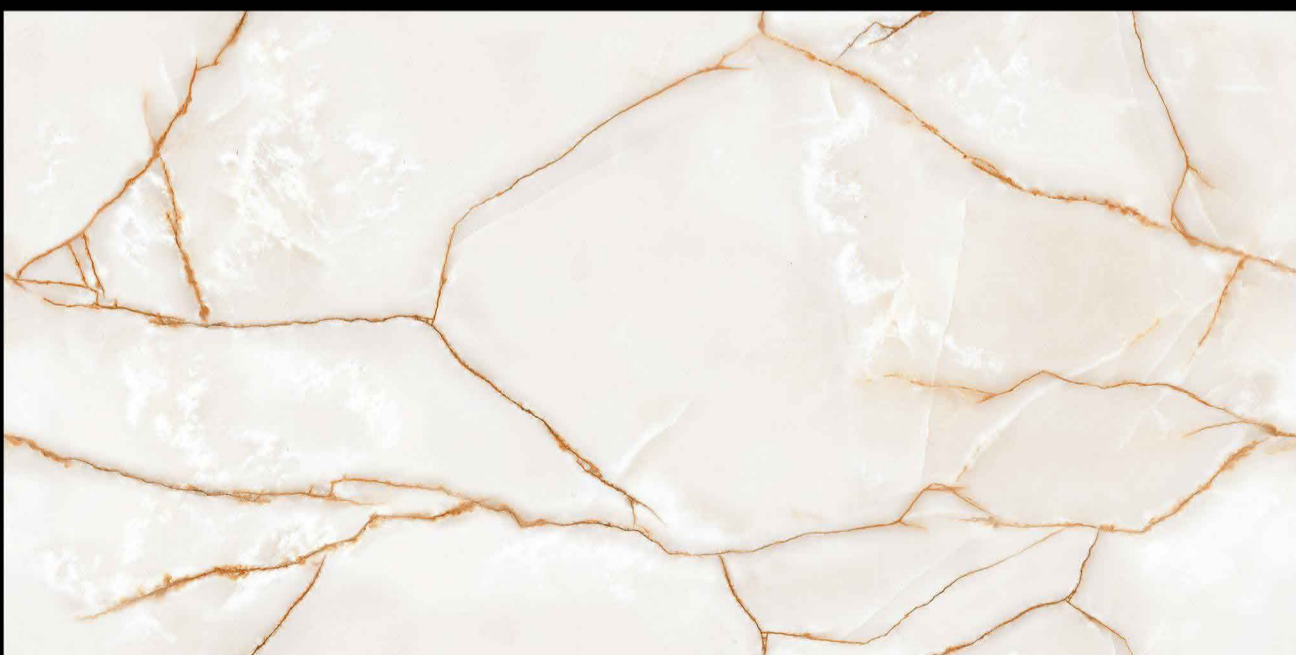

Glossy Finish

D.NO - SM-554

HL-1

HL-2

D