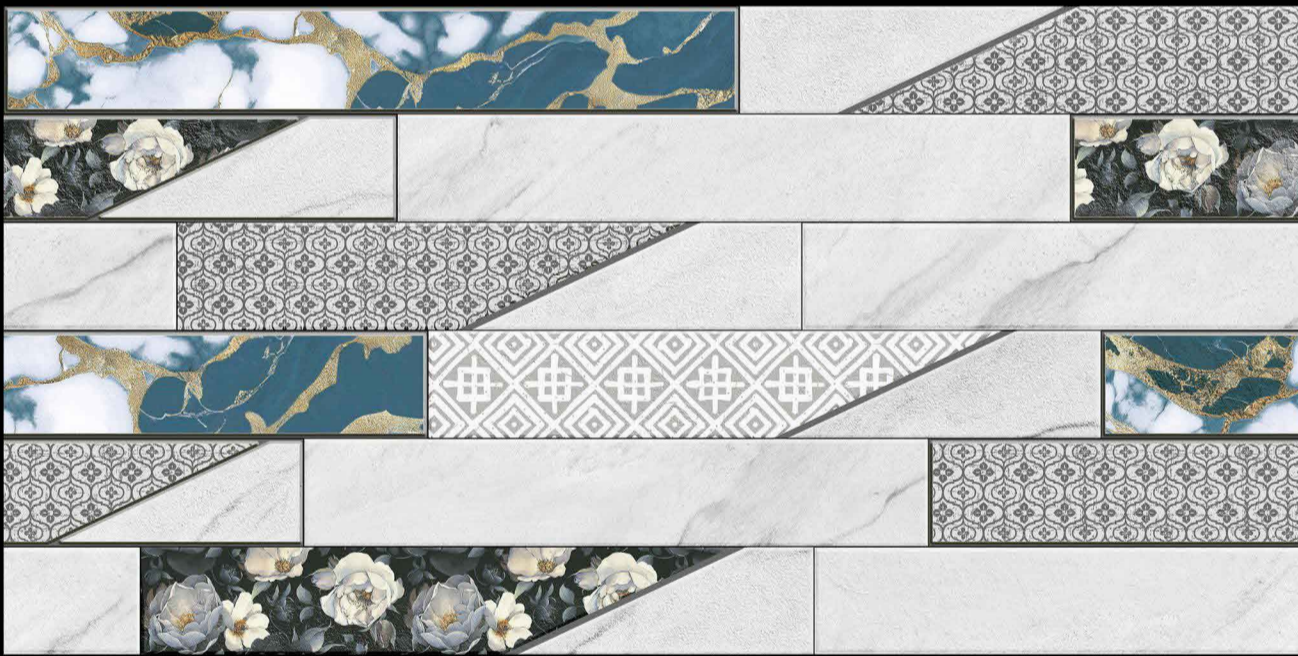

Glossy Finish

D.NO - SM-548

L

HL-1

HL-1

L

digital wall tiles

300 x 600 mm