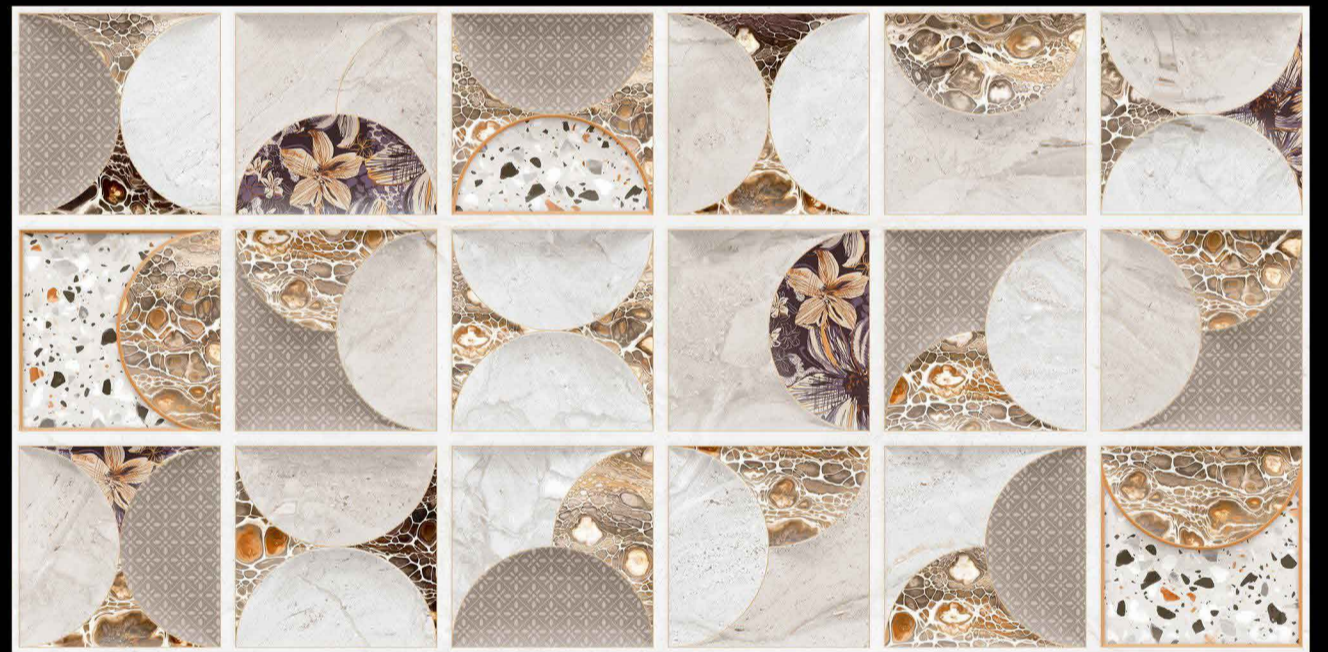

Glossy Finish

D.NO - SM-552

L

HL-1

L

HL-1