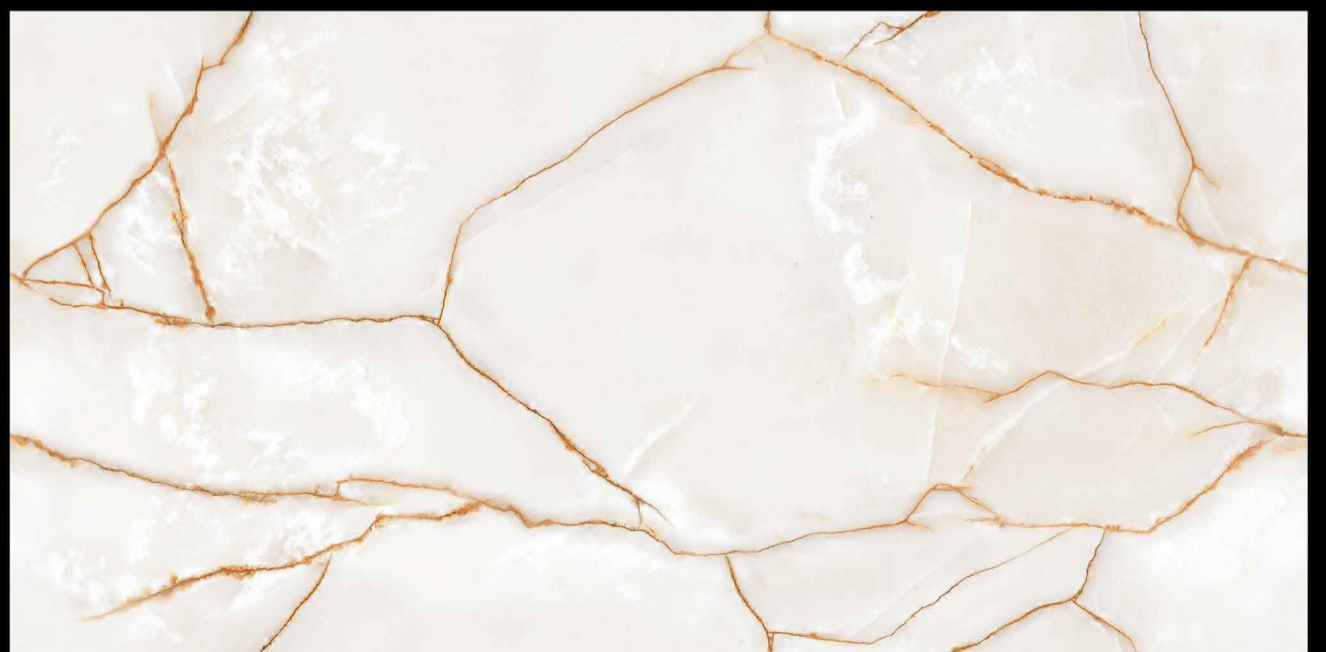

Glossy Finish

D.NO - SM-554

L

HL-3

HL-3

D