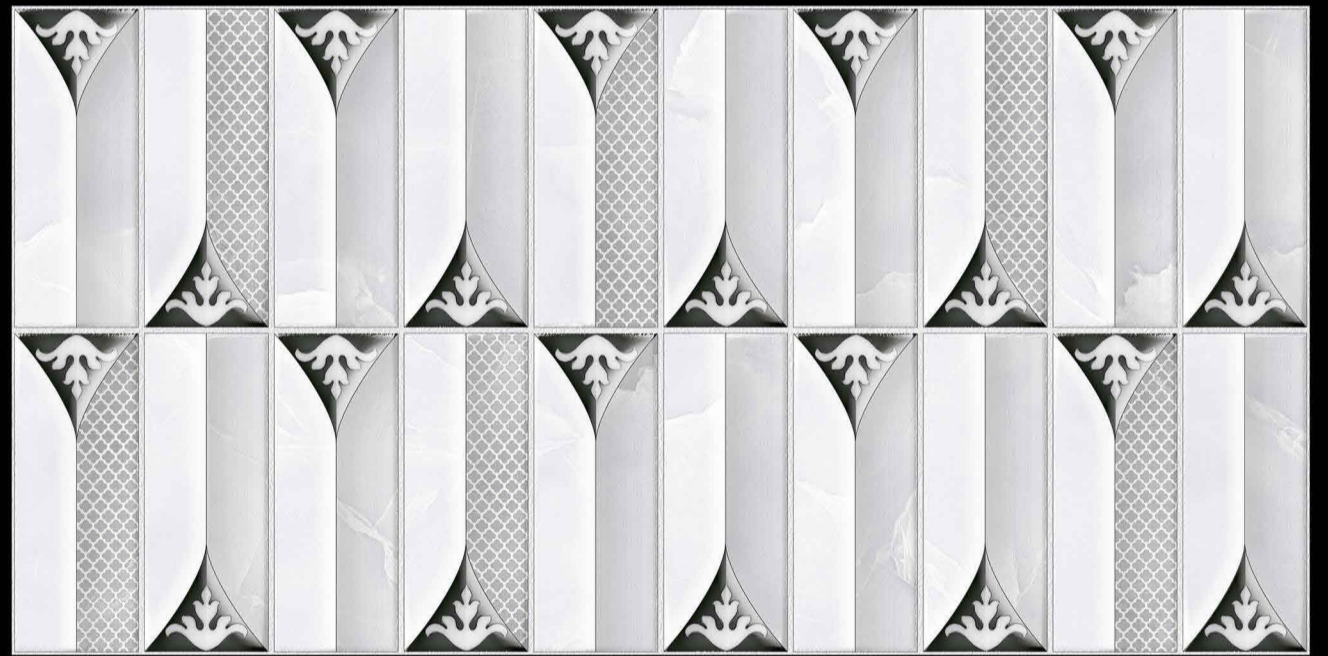

Glossy Finish

D.NO - SM-559