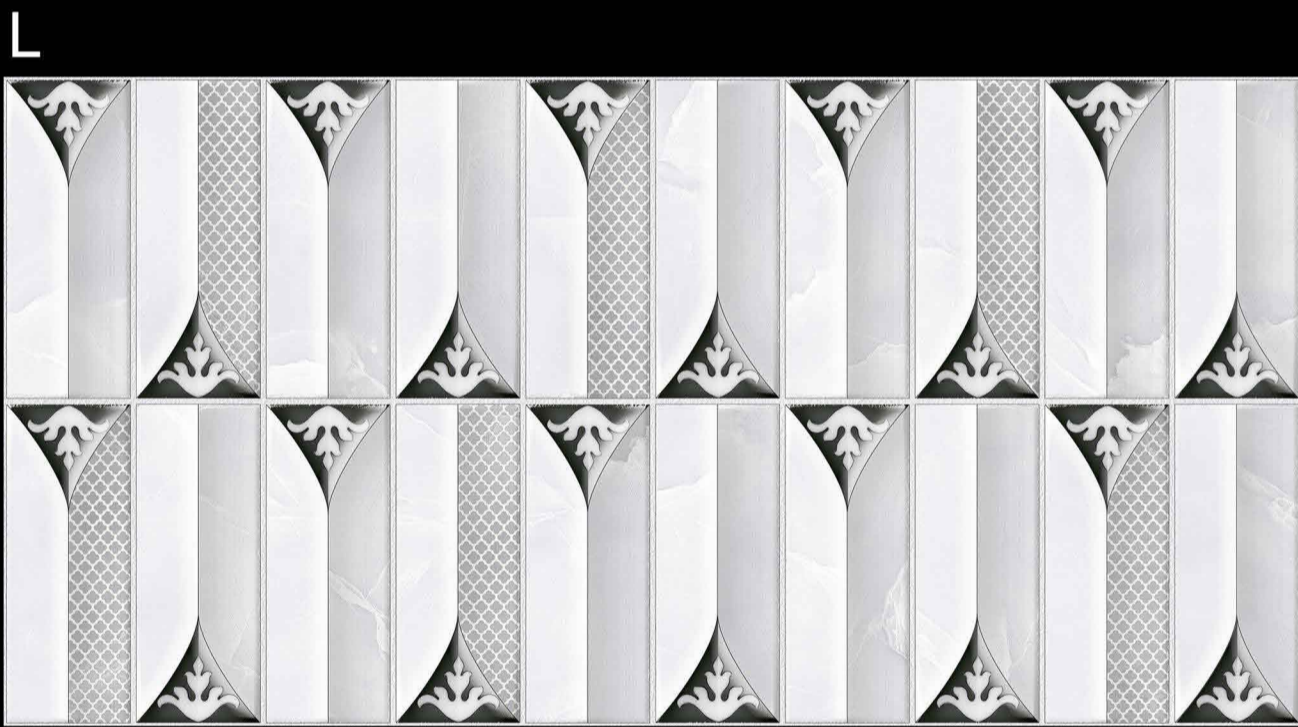

Glossy Finish

D.NO - SM-559