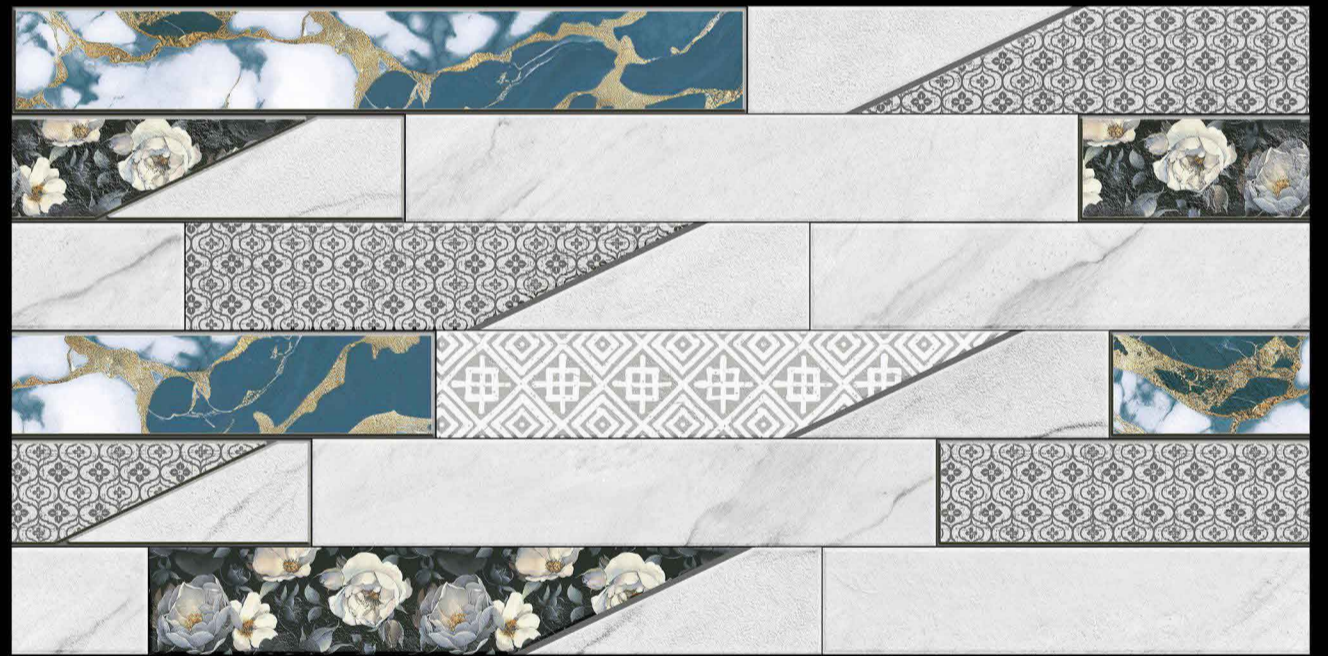

Glossy Finish

D.NO - SM-548

L

HL-1

HL-1

L

digital wall tiles

300 x 600 mm