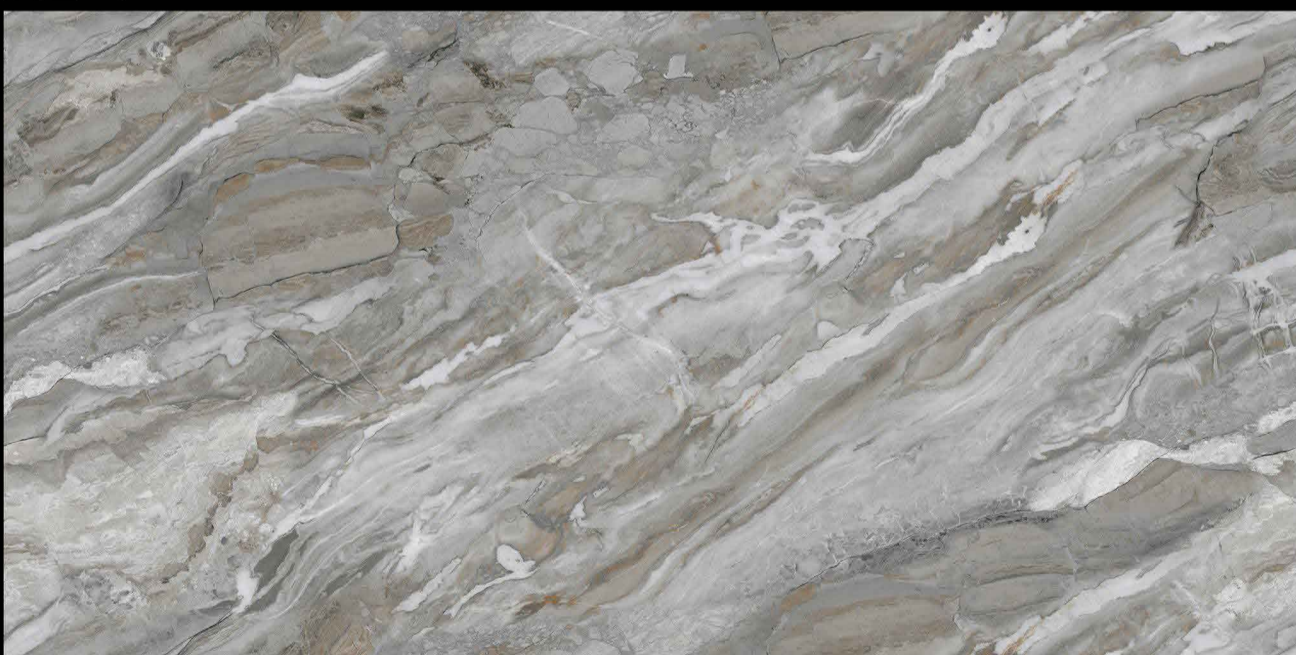

Glossy Finish

D.NO - SM-560

L

HL-1

HL-1

D