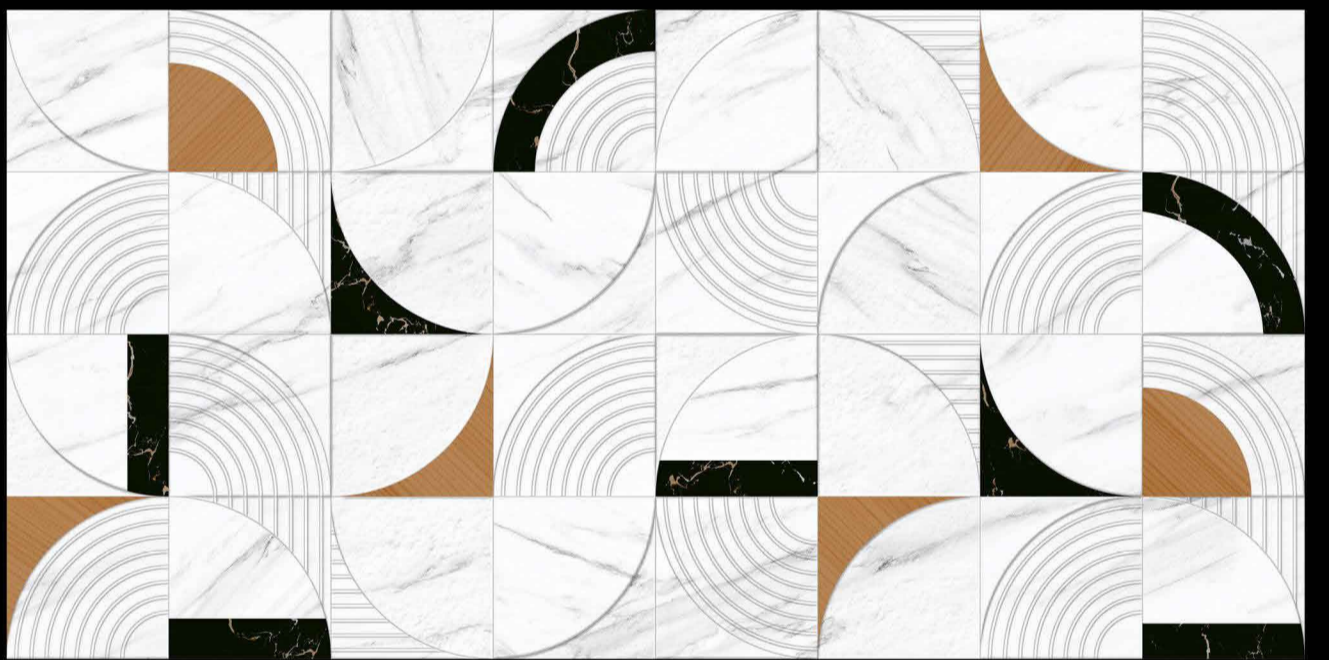

Glossy Finish

D.NO - SM-570

L

HL-1

HL-1

L

digital wall tiles

300 x 600 mm