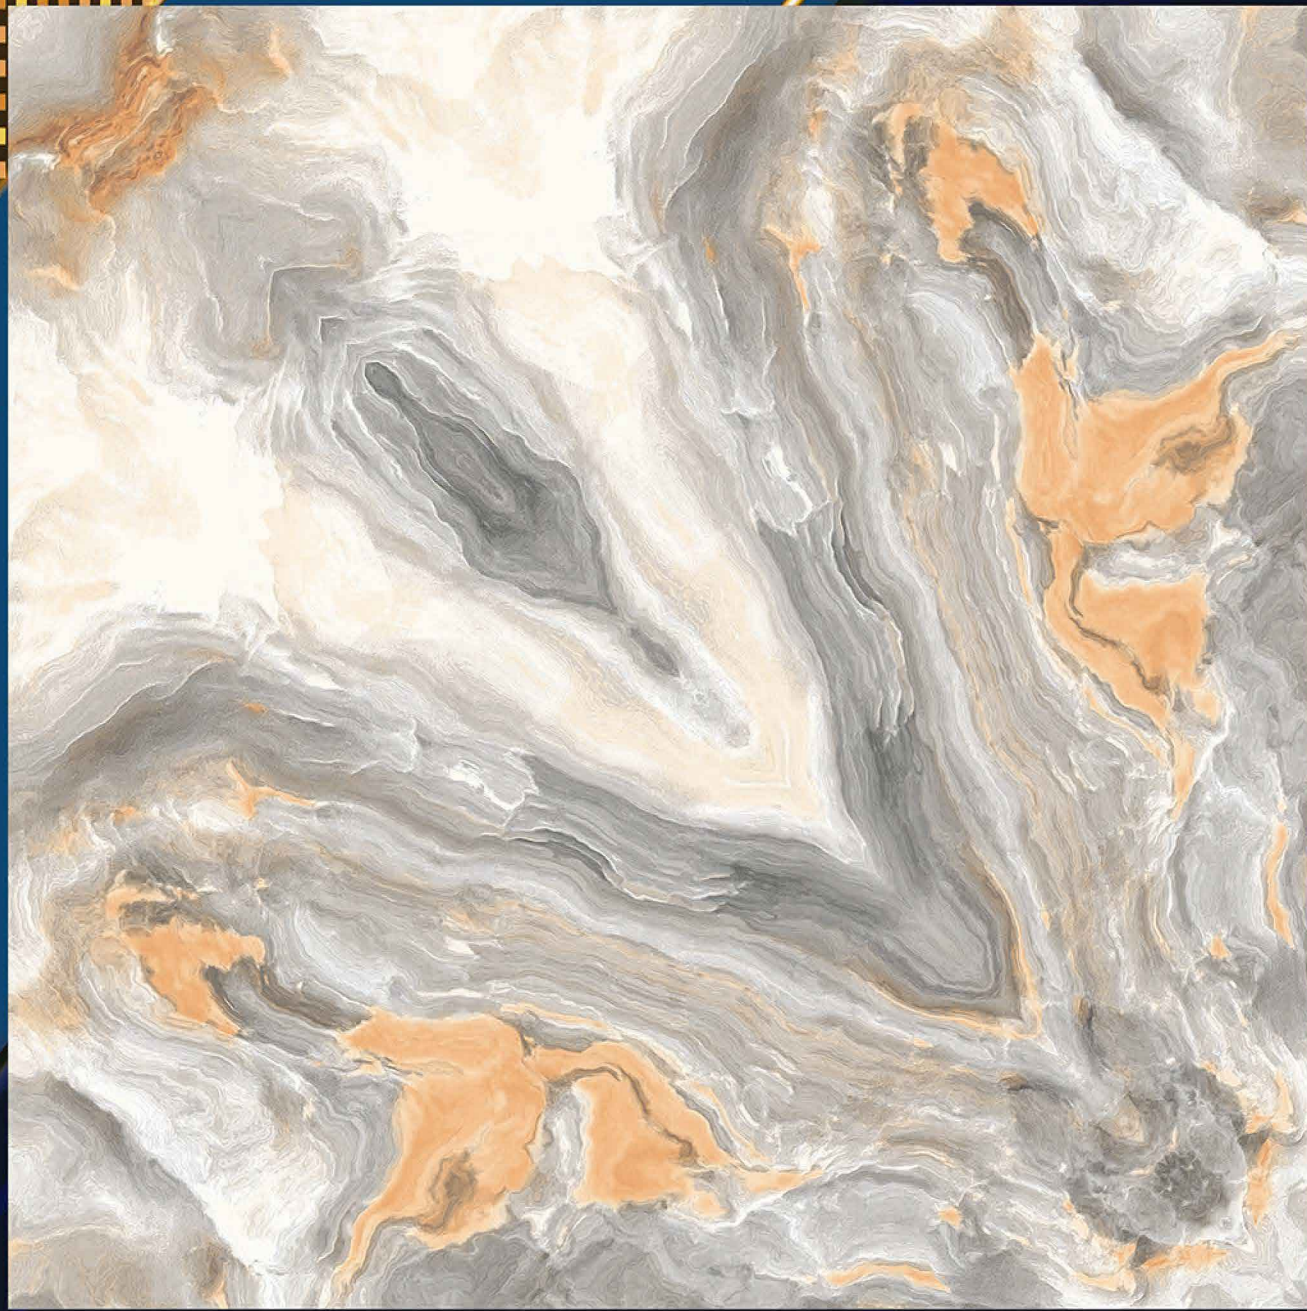

GLOSSY MIRROR

“ The surface of happiness ”

5618

P
G
V
T

600X600MM