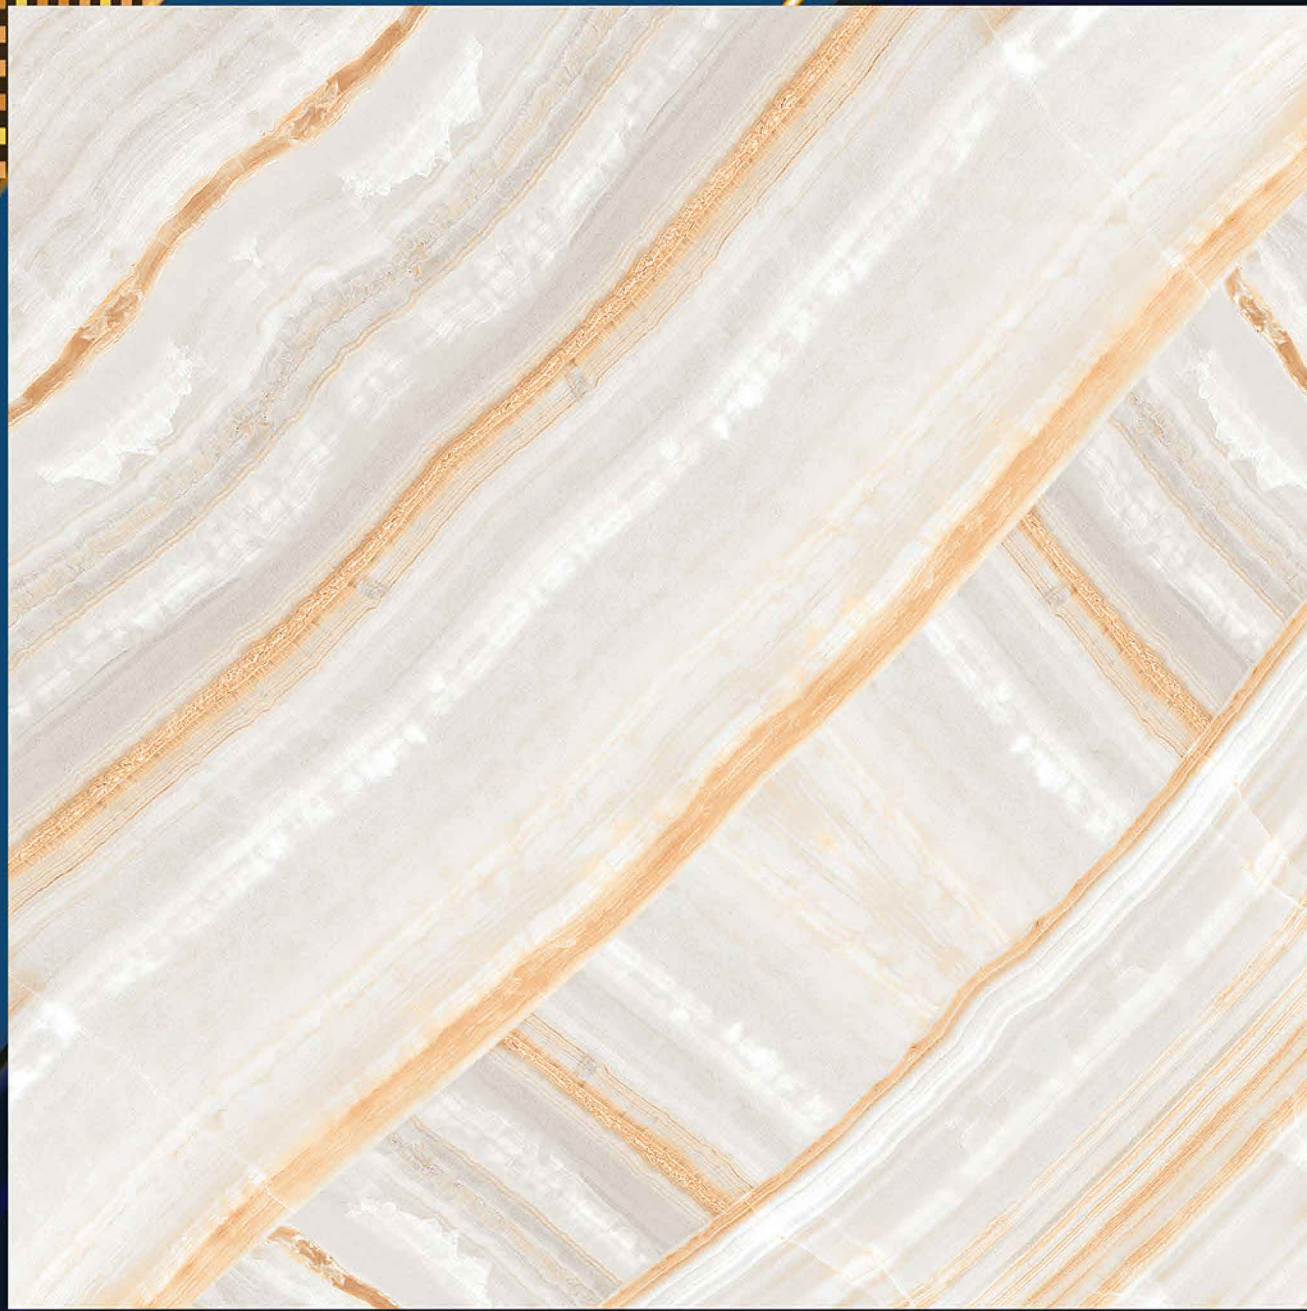

GLOSSY MIRROR

“ The surface of happiness ”

5646

P
G
V
T

600X600MM

GLOSSY MIRROR

“ The surface of happiness ”

5647