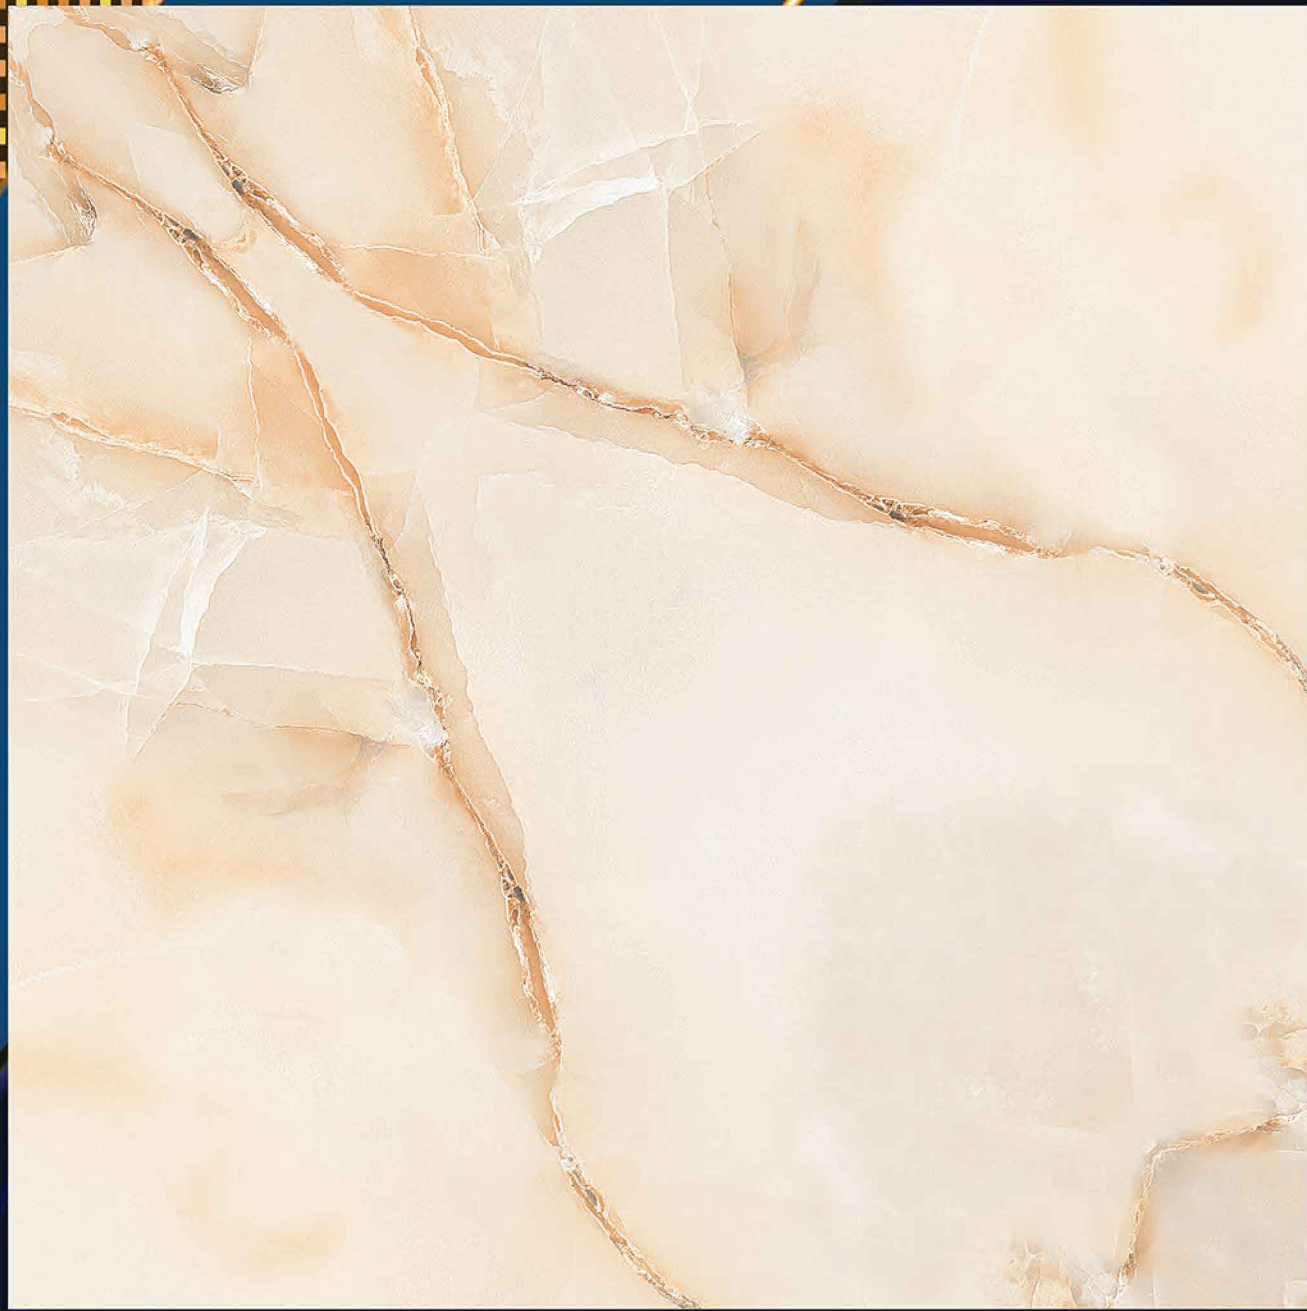

“ The surface of happiness ”

5641

P
G
V
T

600X600MM

GLOSSY MIRROR

“ The surface of happiness ”

5642

P
G
V
T