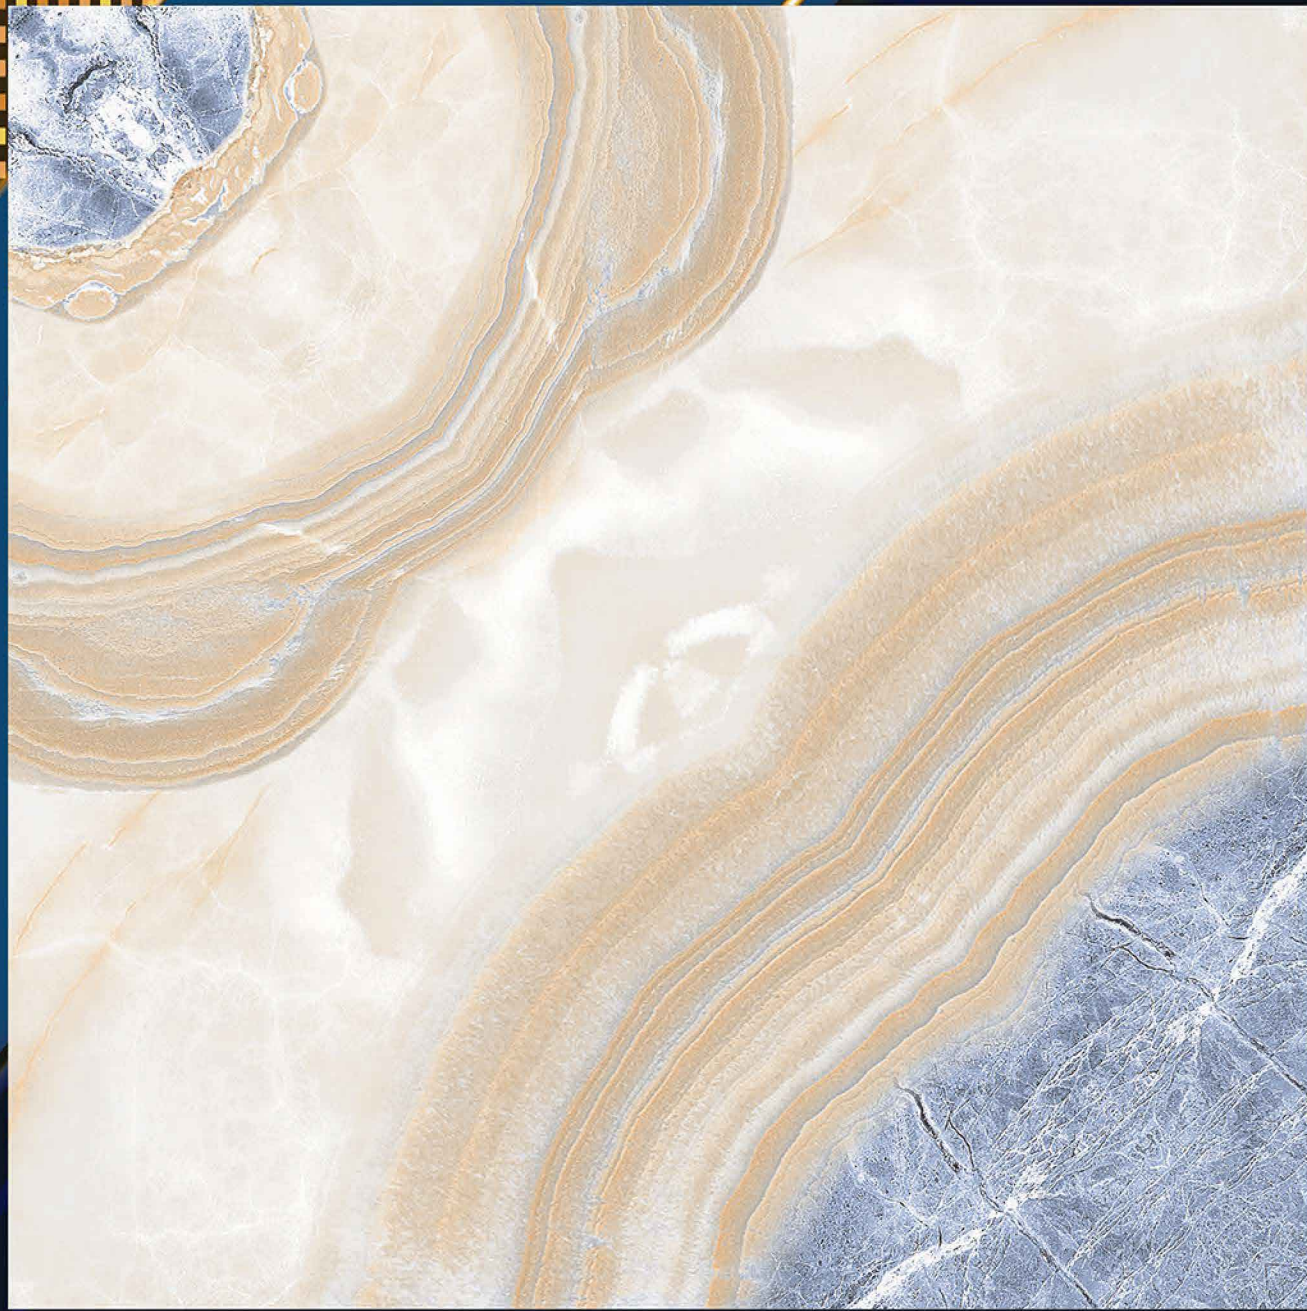

“ The surface of happiness ”

5616

P
G
V
T

600X600MM

GLOSSY MIRROR

“ The surface of happiness ”

5617

P
G
V
T