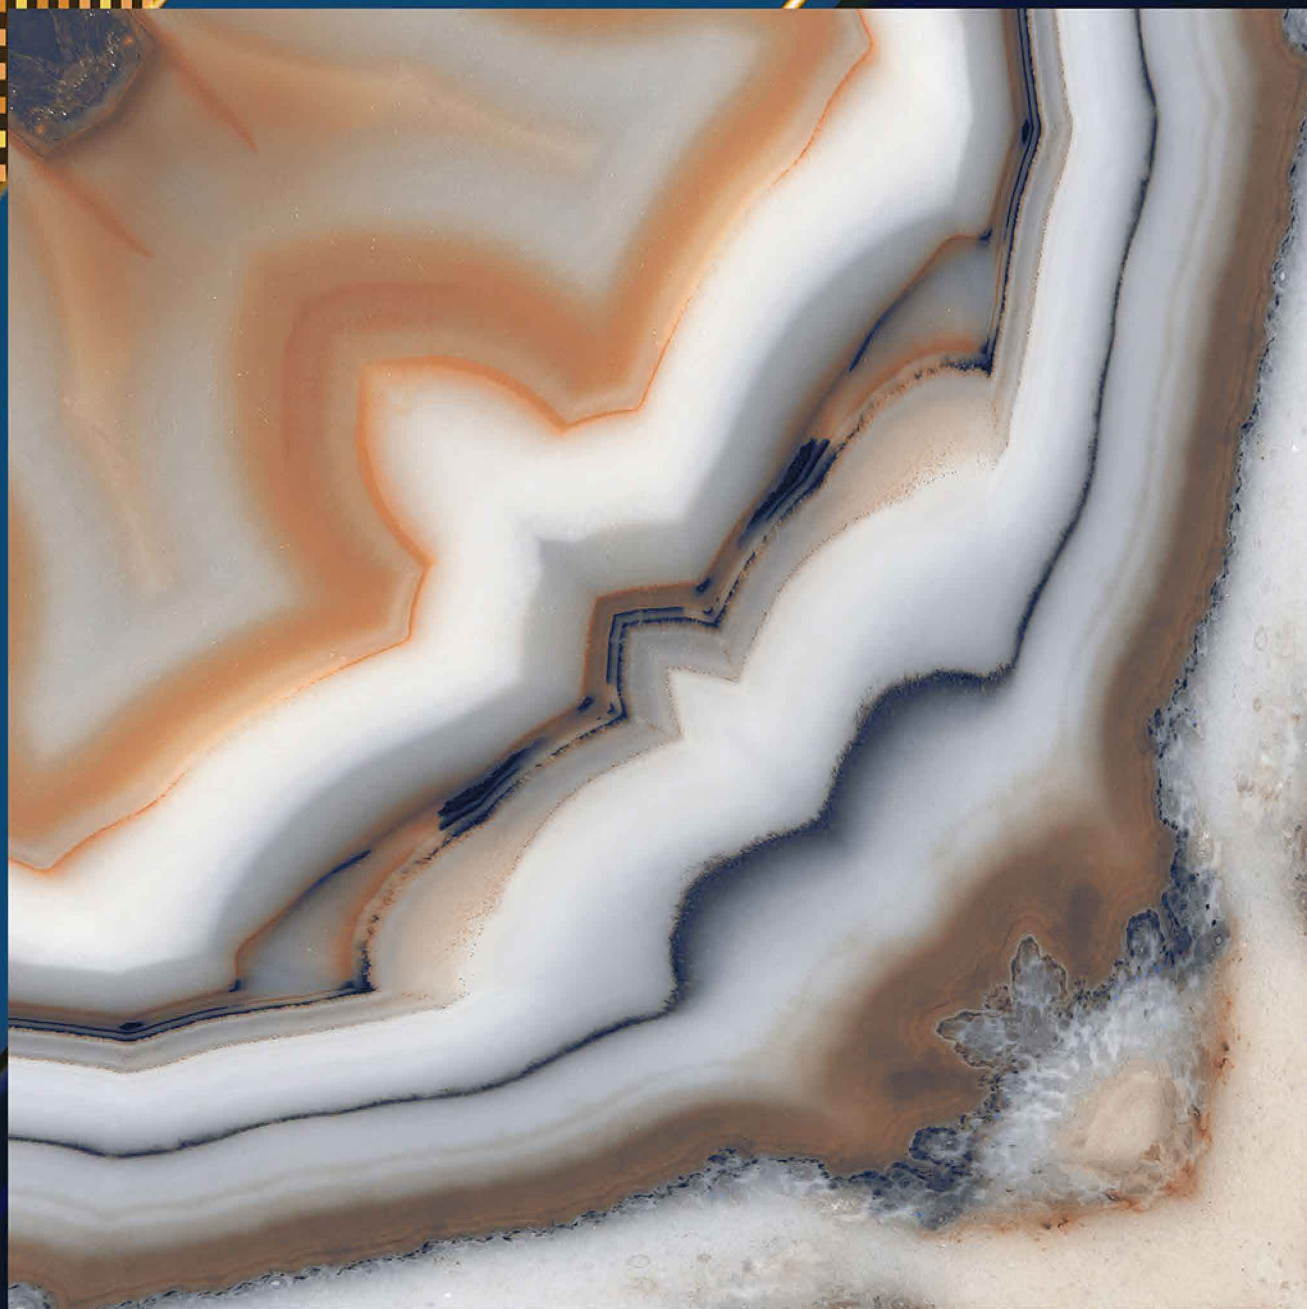

“ The surface of happiness ”

5658

P
G
V
T

600X600MM

GLOSSY MIRROR

“ The surface of happiness ”

5659

P
G
V
T