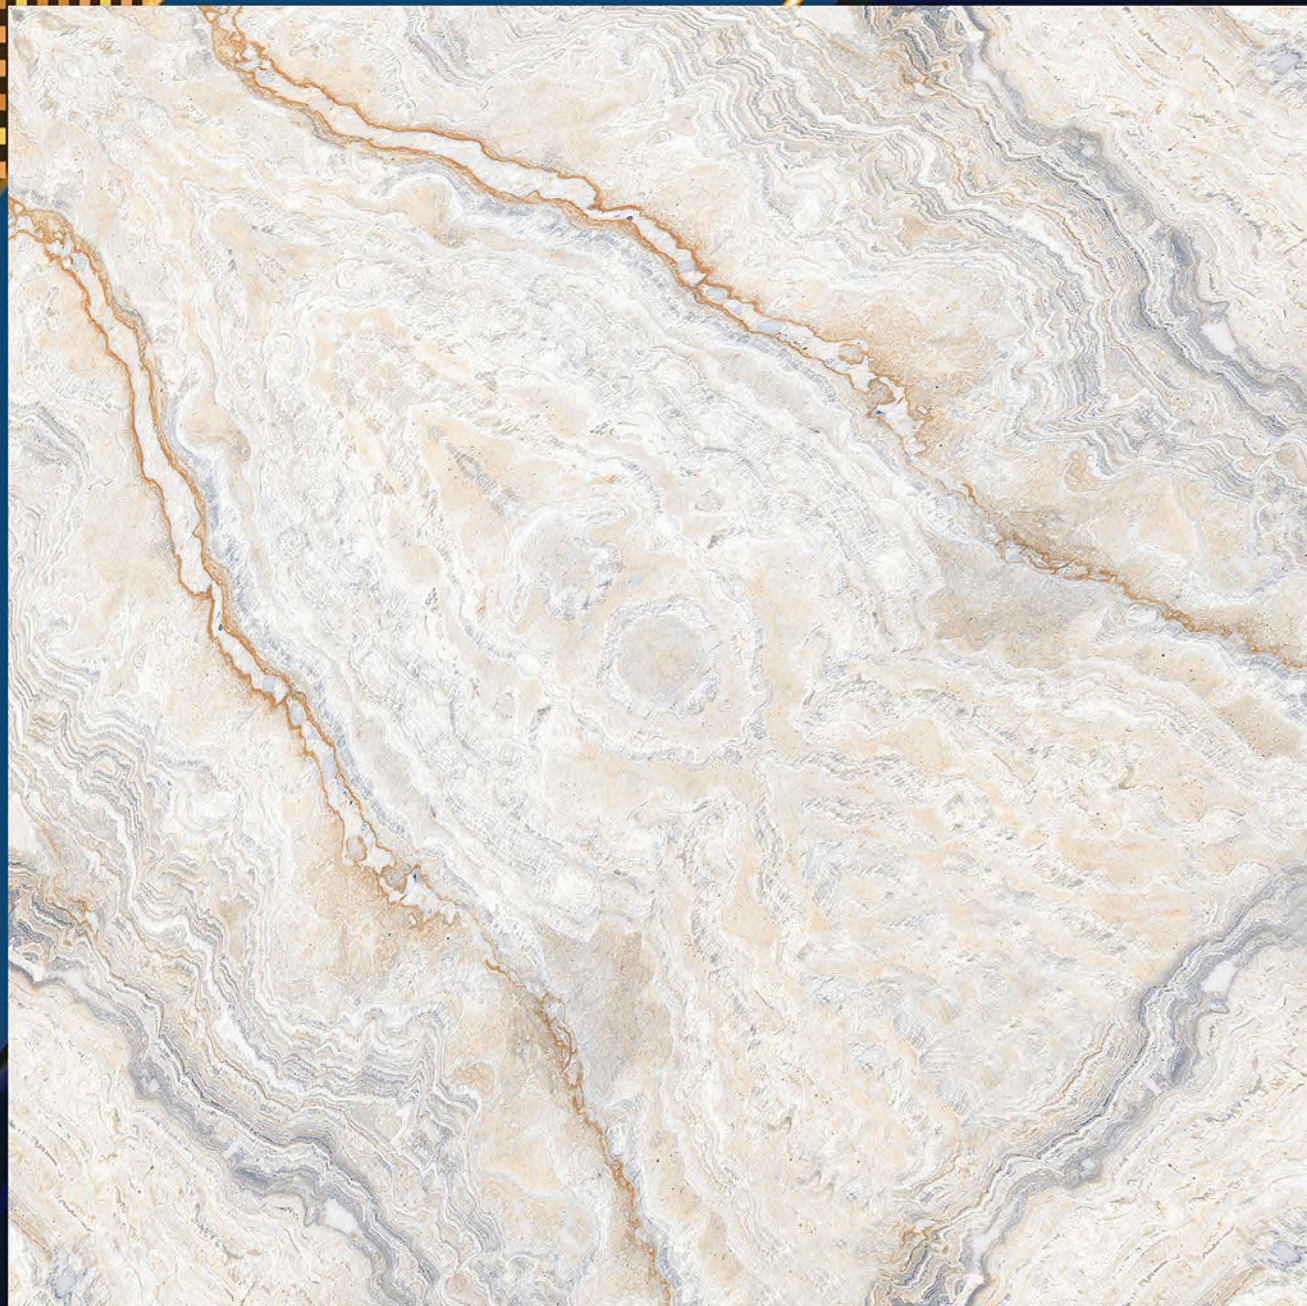

600X600MM

GLOSSY MIRROR

“ The surface of happiness ”

5643

P
G
V
T

600X600MM

GLOSSY MIRROR

“ The surface of happiness ”