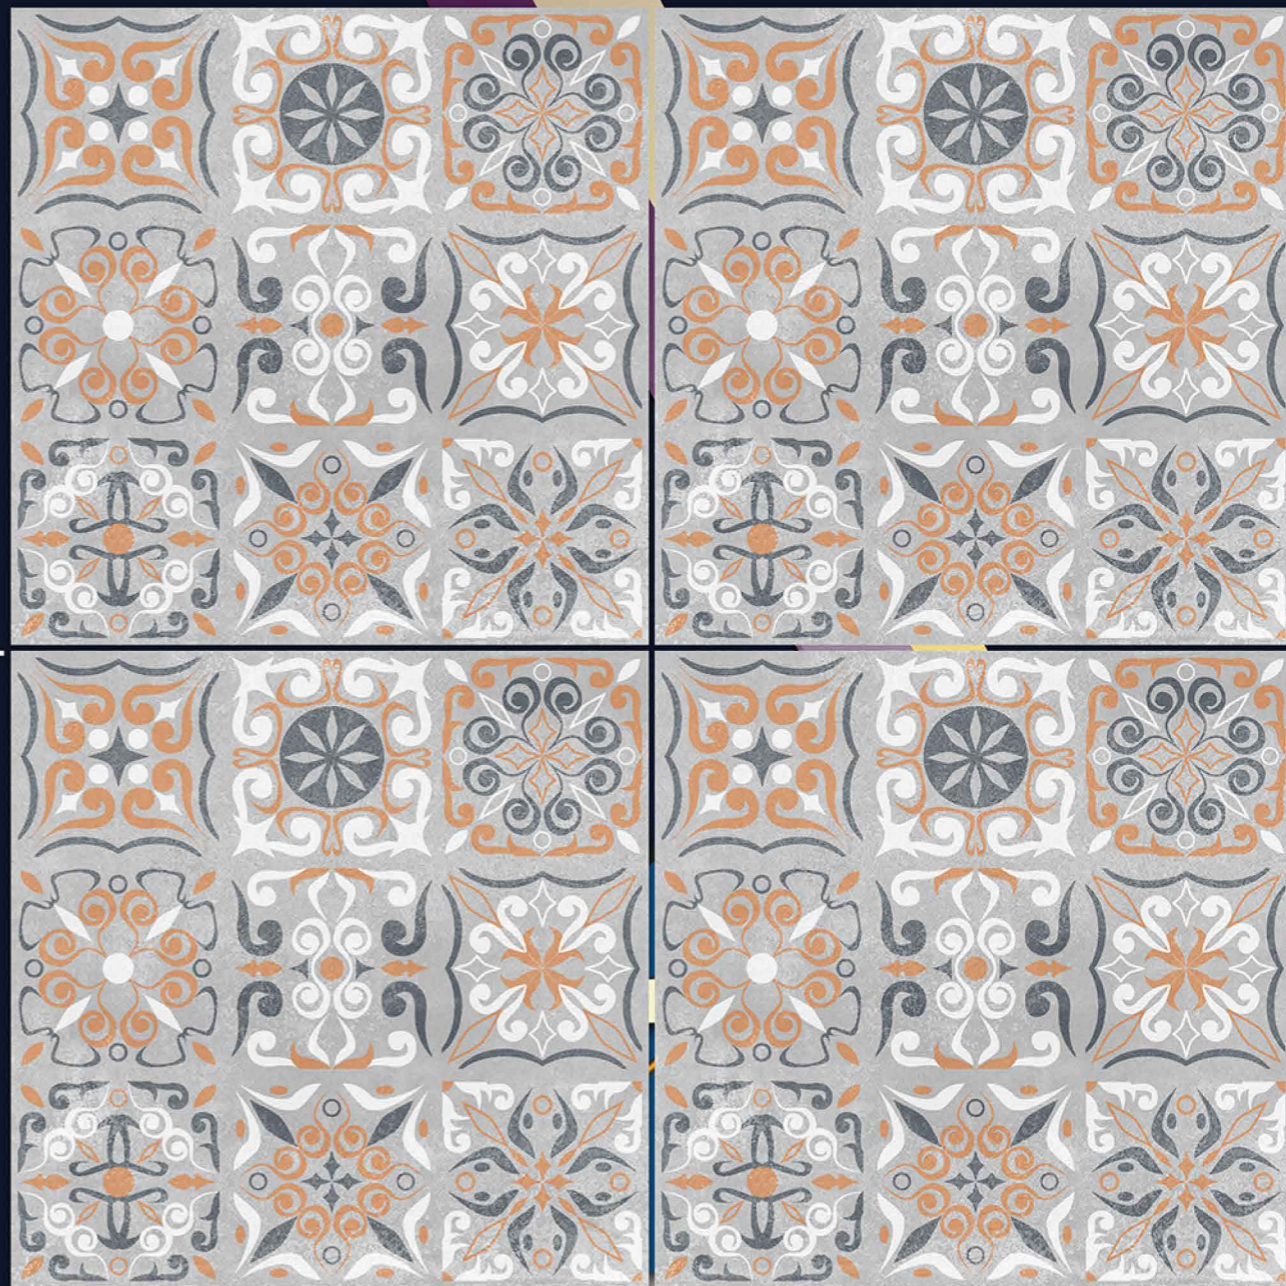

RUSTIC

“ The surface of happiness ”

P
G
V
T
G
V
T

6
0
0

X600MM