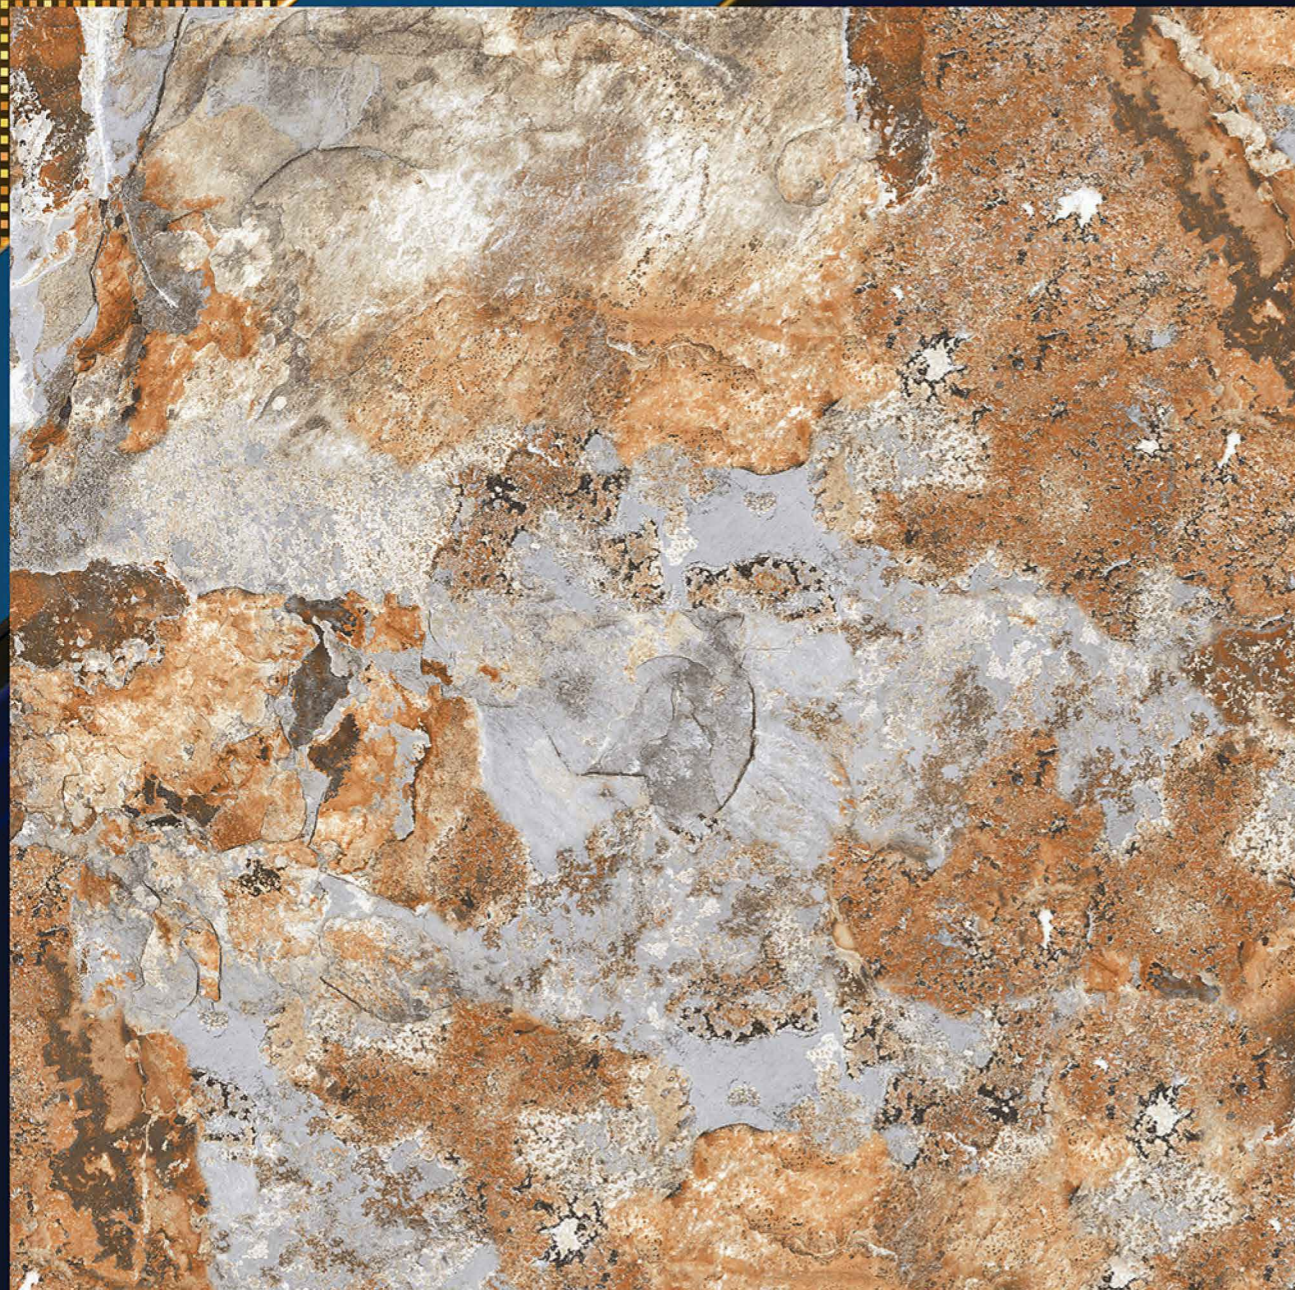

DESIGN

2103

RUSTIC

“ The surface of happiness ”

LOMOLY
ceramic

P G V T
G
V
T

6
0
0

X600MM