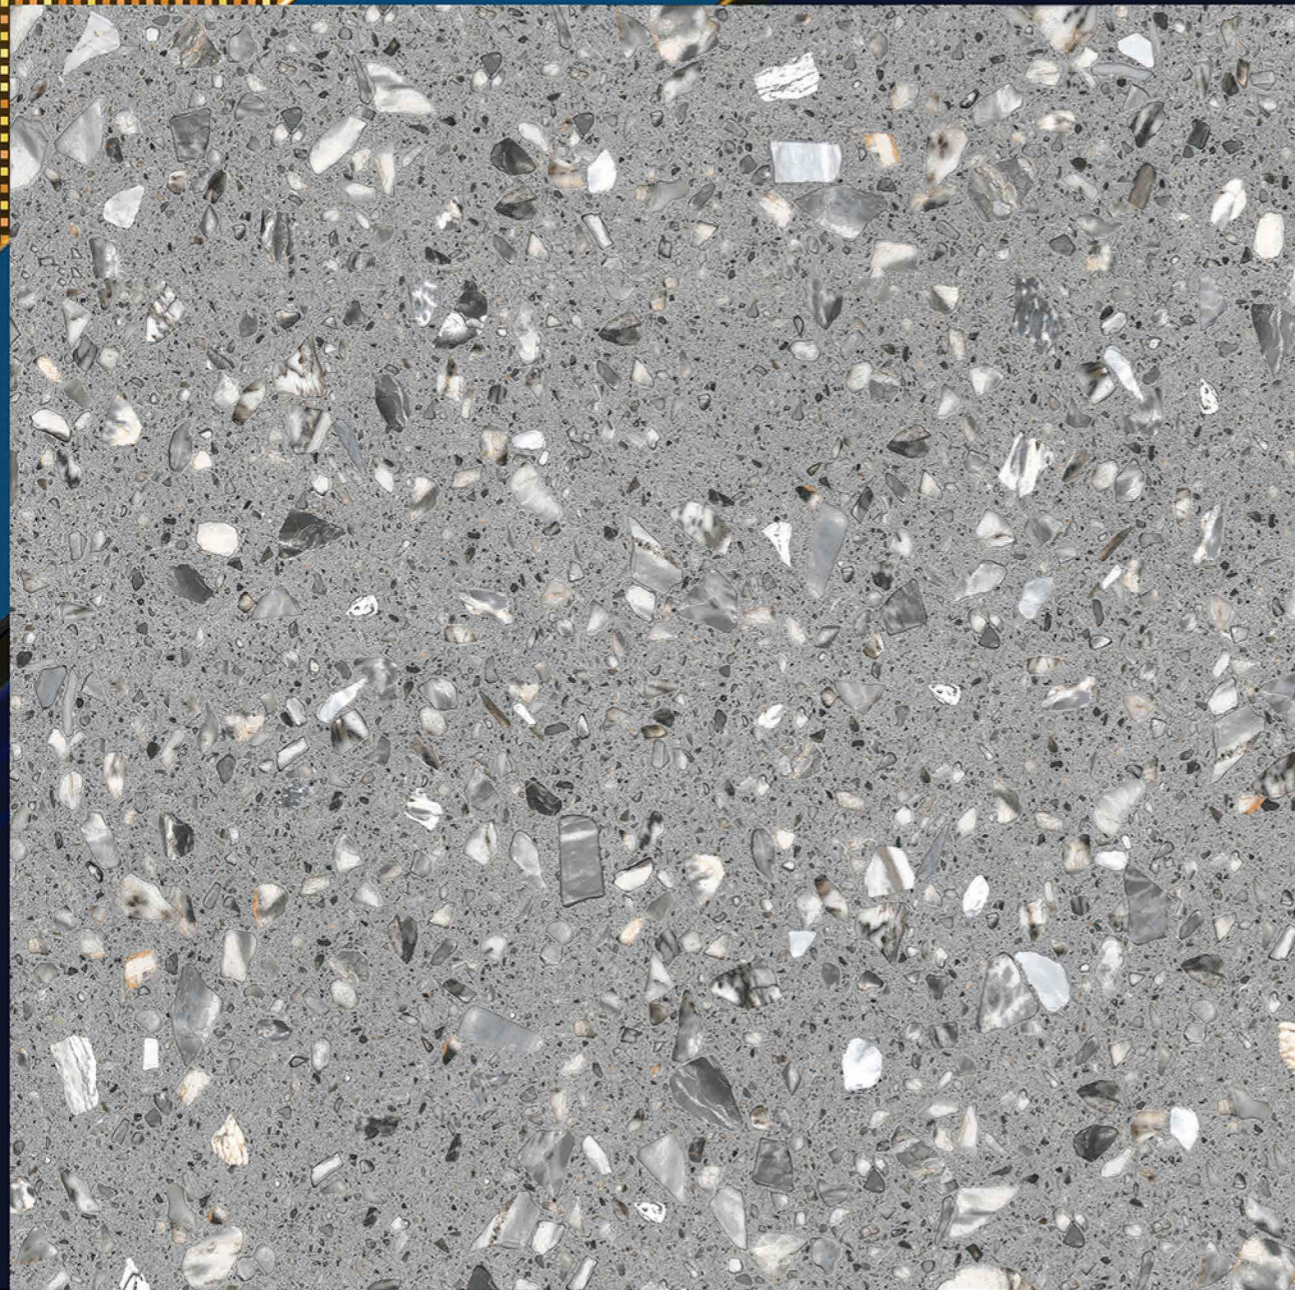

X600MM

RUSTIC

“ The surface of happiness ”

P
G
V
T
G
V
T

6
0
0

X600MM

RUSTIC

“ The surface of happiness ”