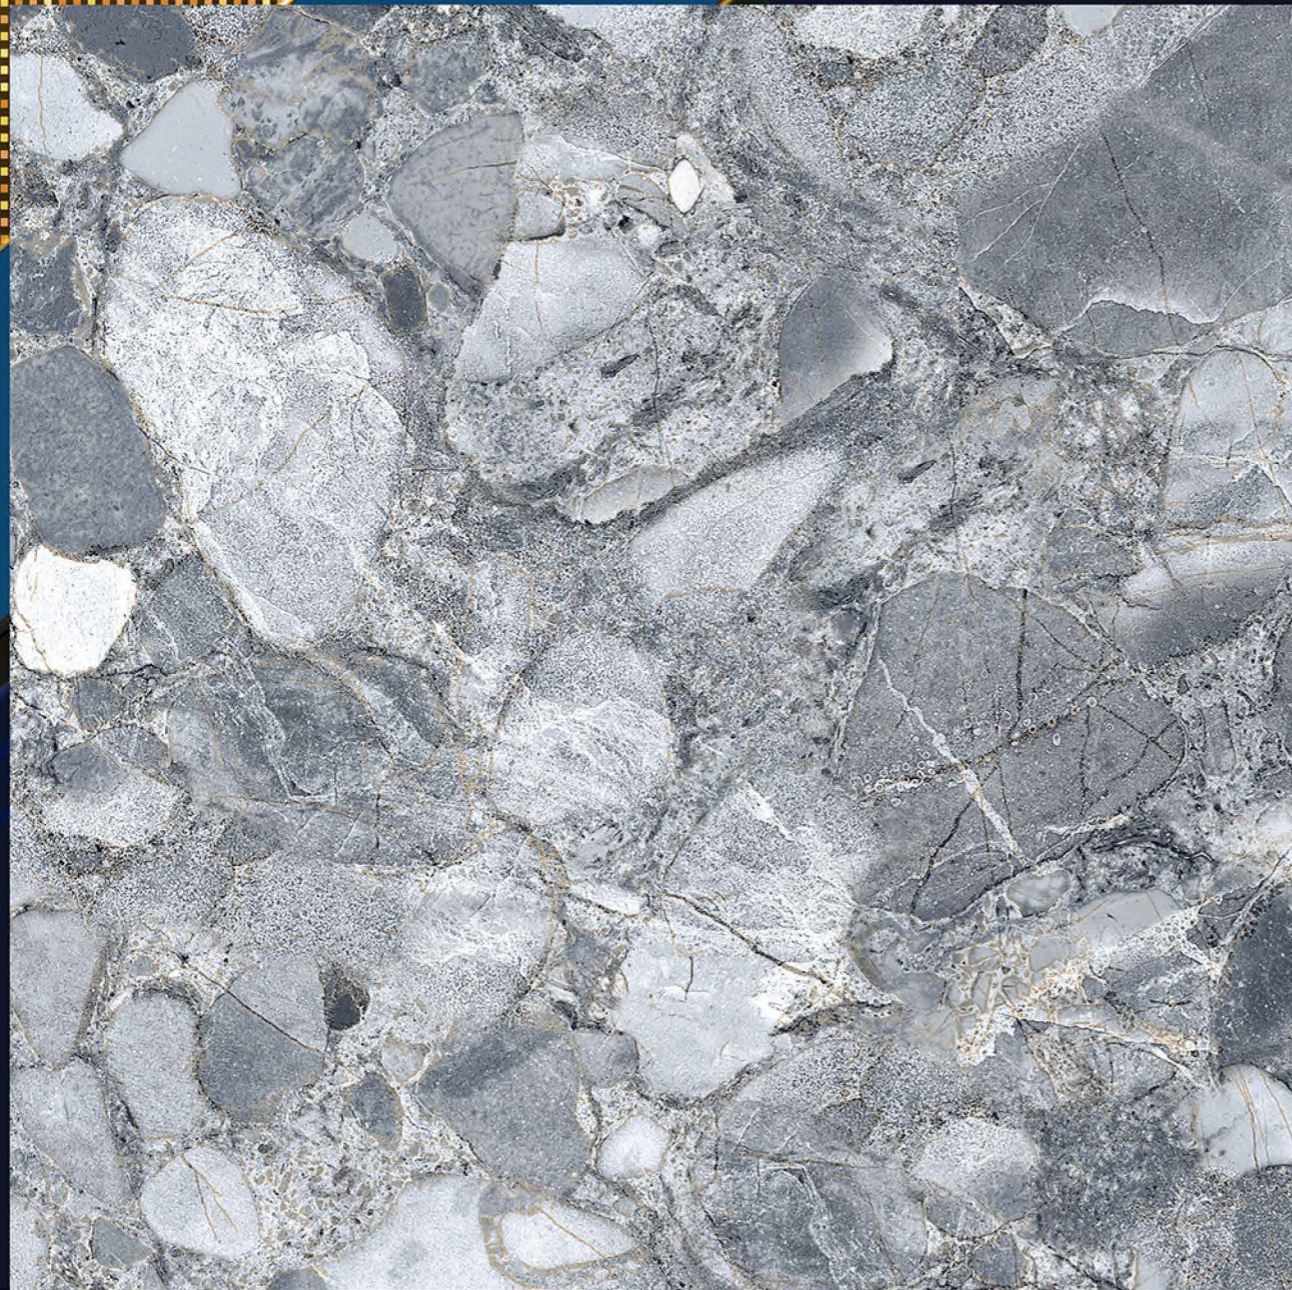

RUSTIC

“ The surface of happiness ”

P
G
V
T
G
V
T

6
0
0

X600MM