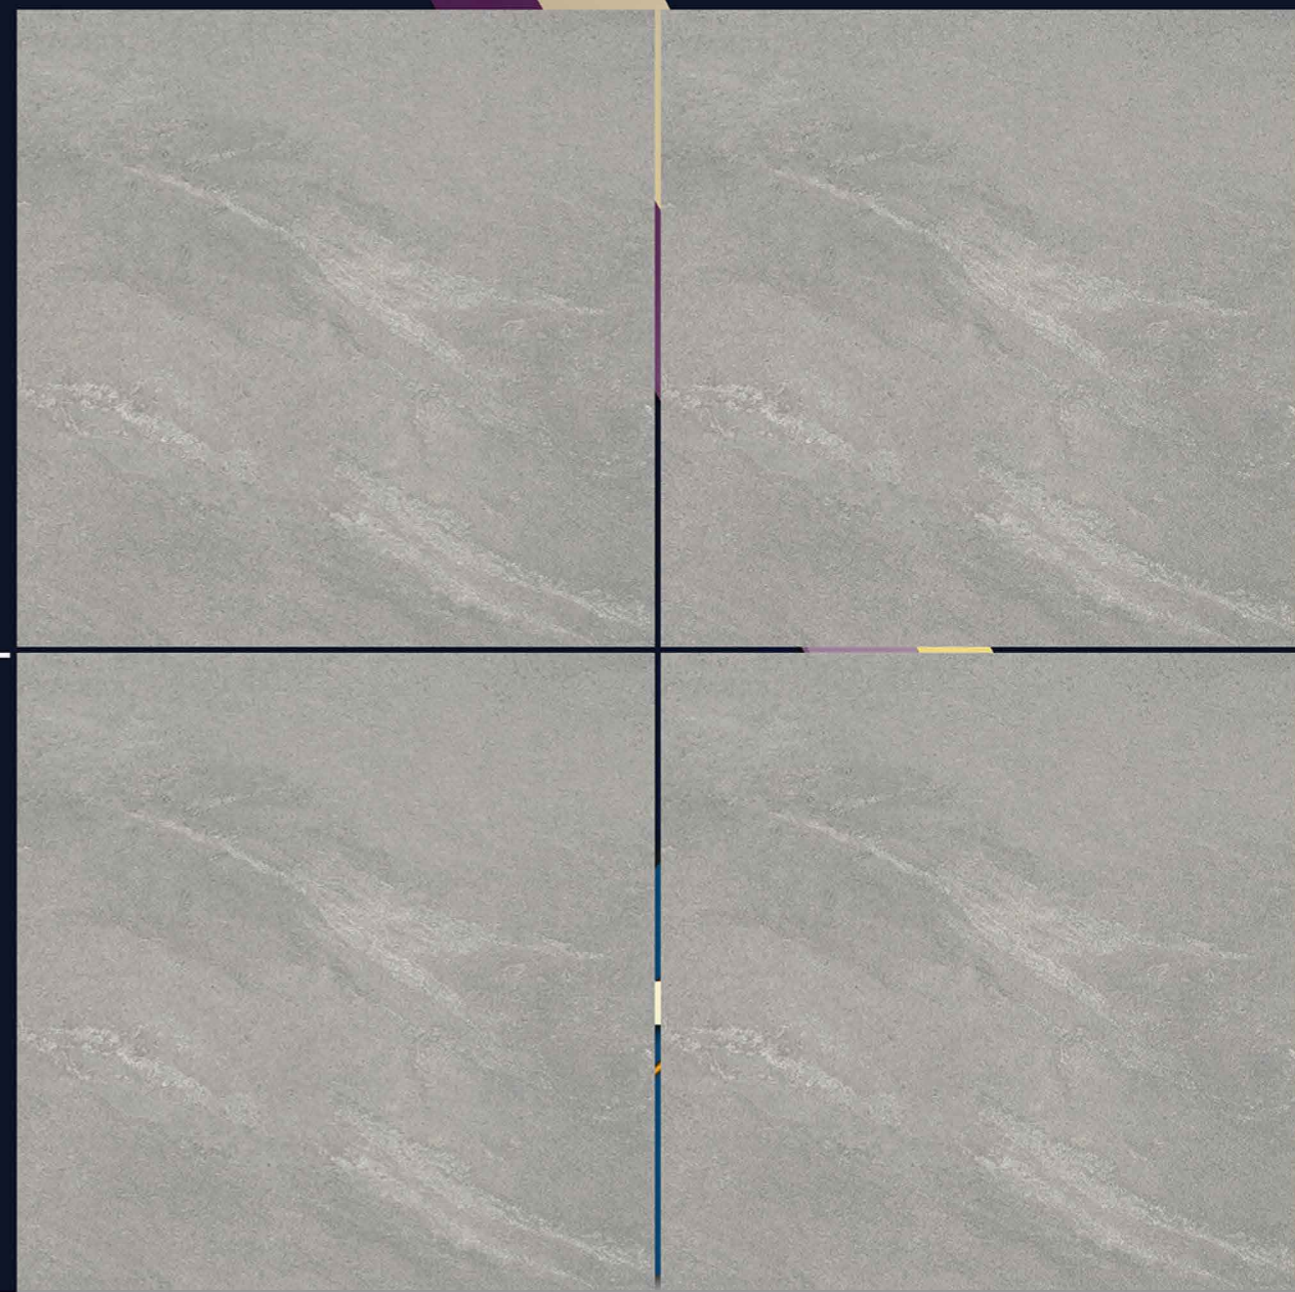

“ The surface of happiness ”

P
G
V
T
G
V
T

6
0
0

X600MM

RUSTIC

“ The surface of happiness ”

P
G
V
T
G
V
T

6
0
0