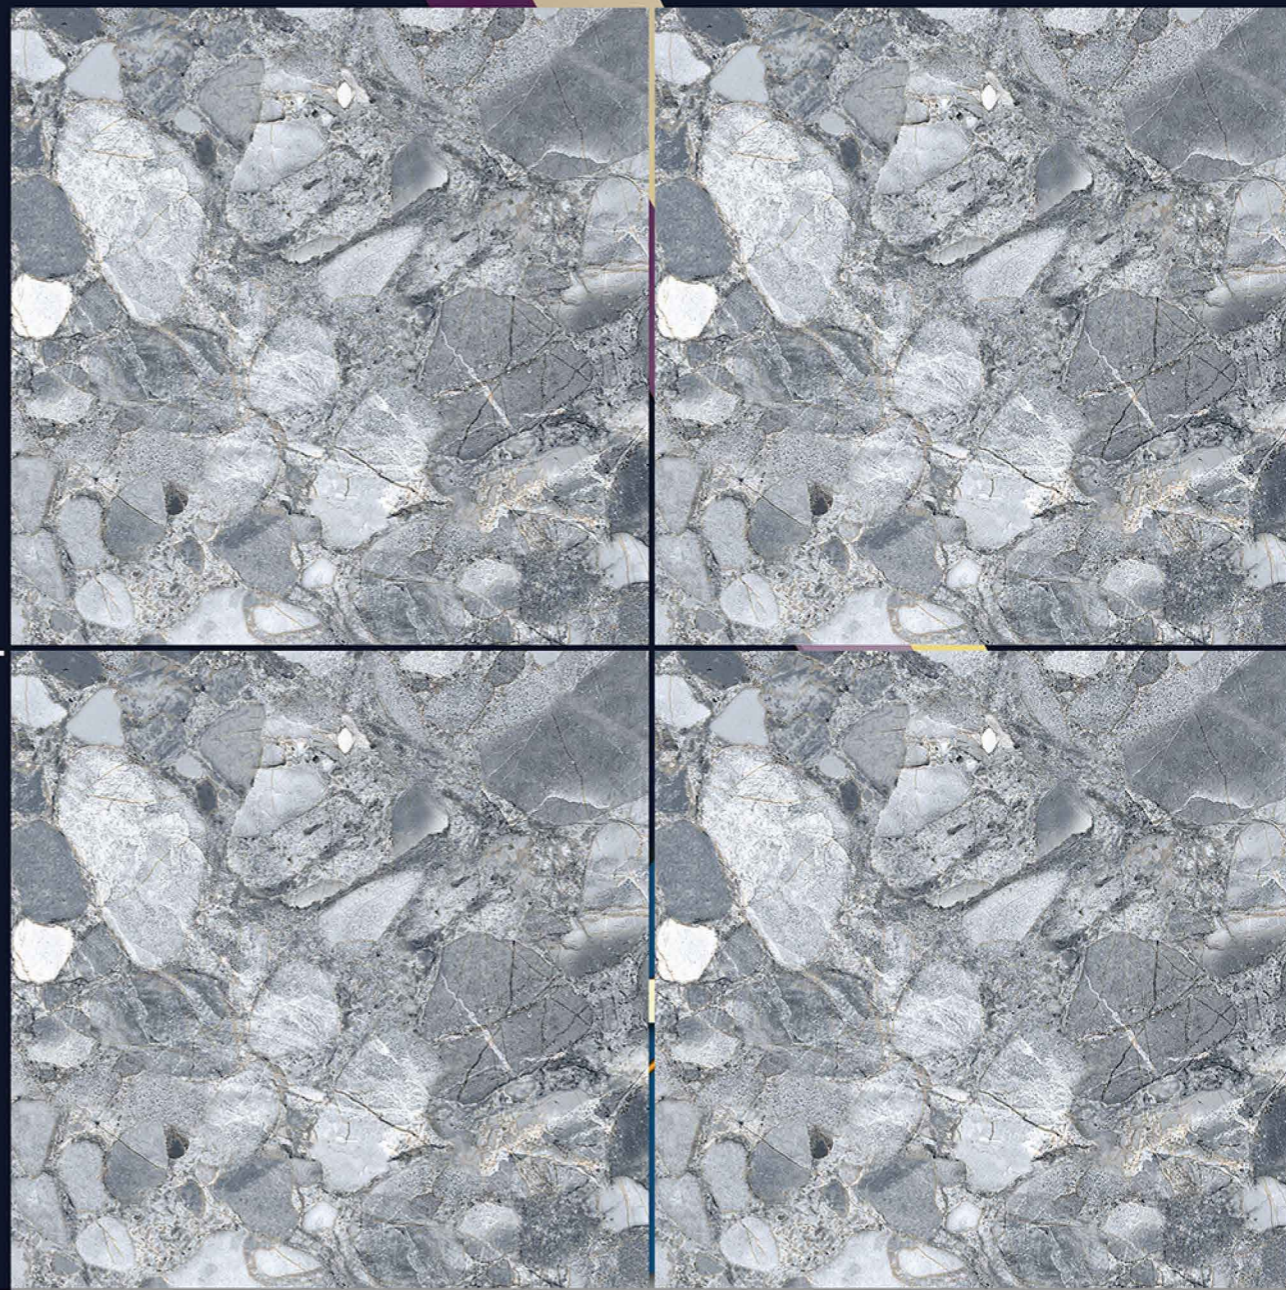

RUSTIC

“ The surface of happiness ”

P
G
V
T
G
V
T

6
0
0

X600MM