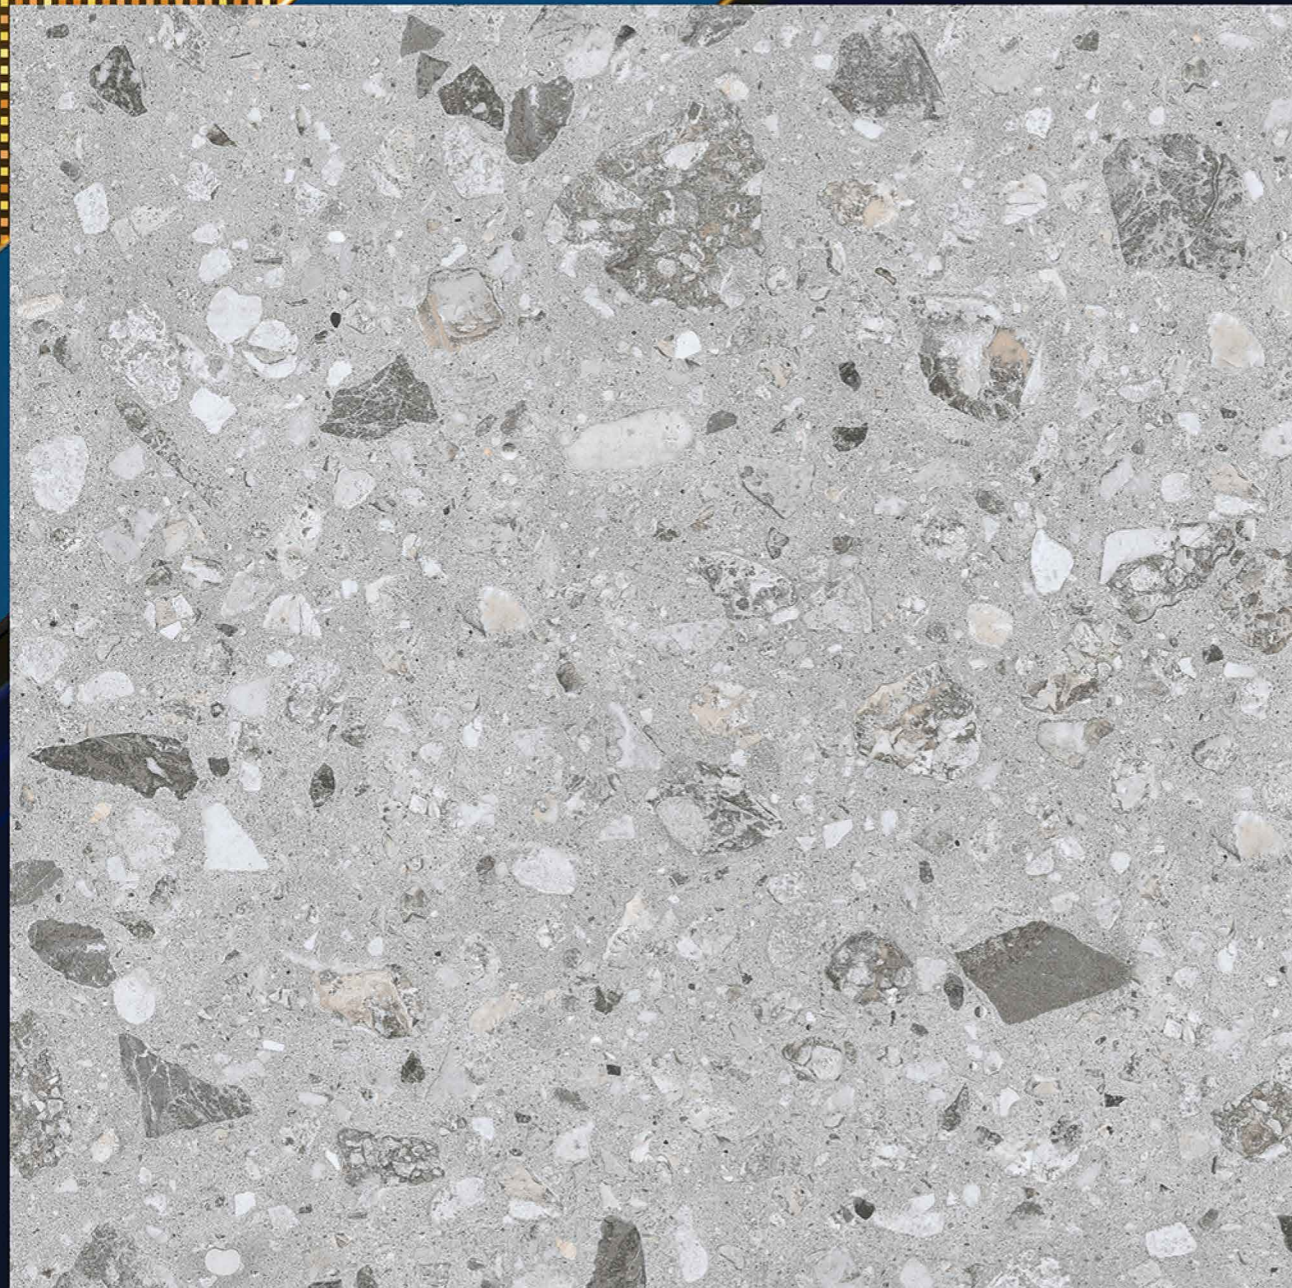

6
0
0

X600MM

RUSTIC

“ The surface of happiness ”

P
G
V
T
G
V
T

6
0
0

X600MM

RUSTIC