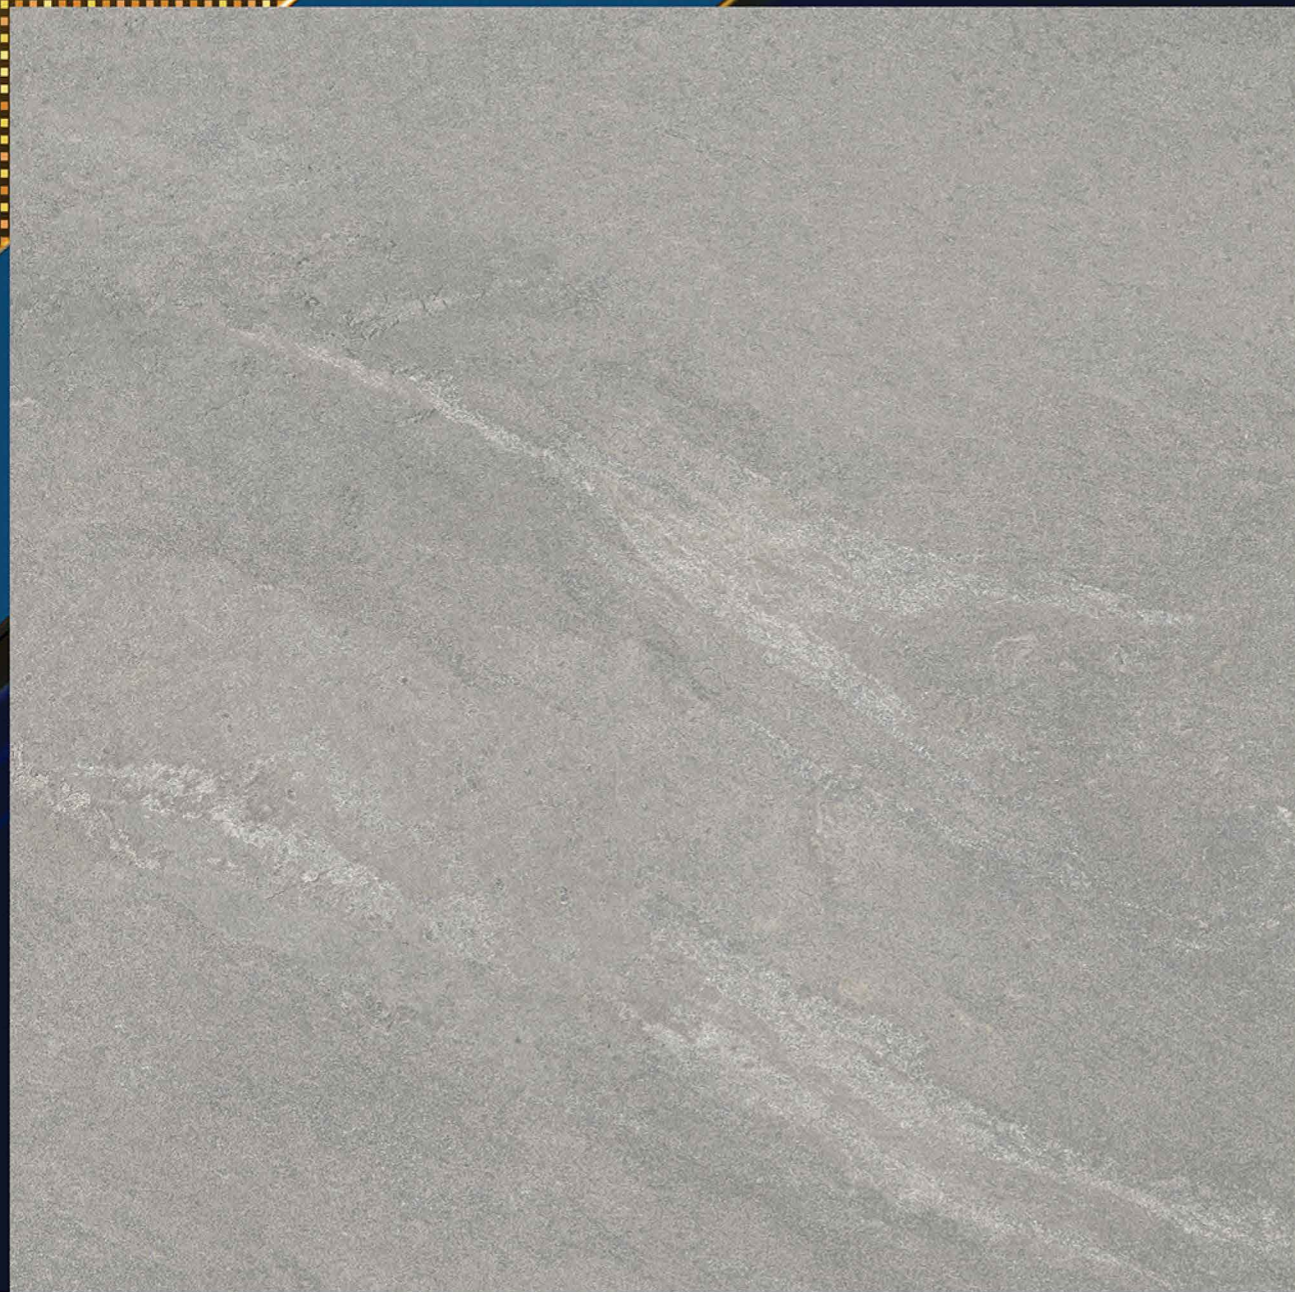

“ The surface of happiness ”

P
G
V
T
G
V
T

6
0
0

X600MM

RUSTIC

“ The surface of happiness ”

P
G
V
T
G
V
T

6
0
0