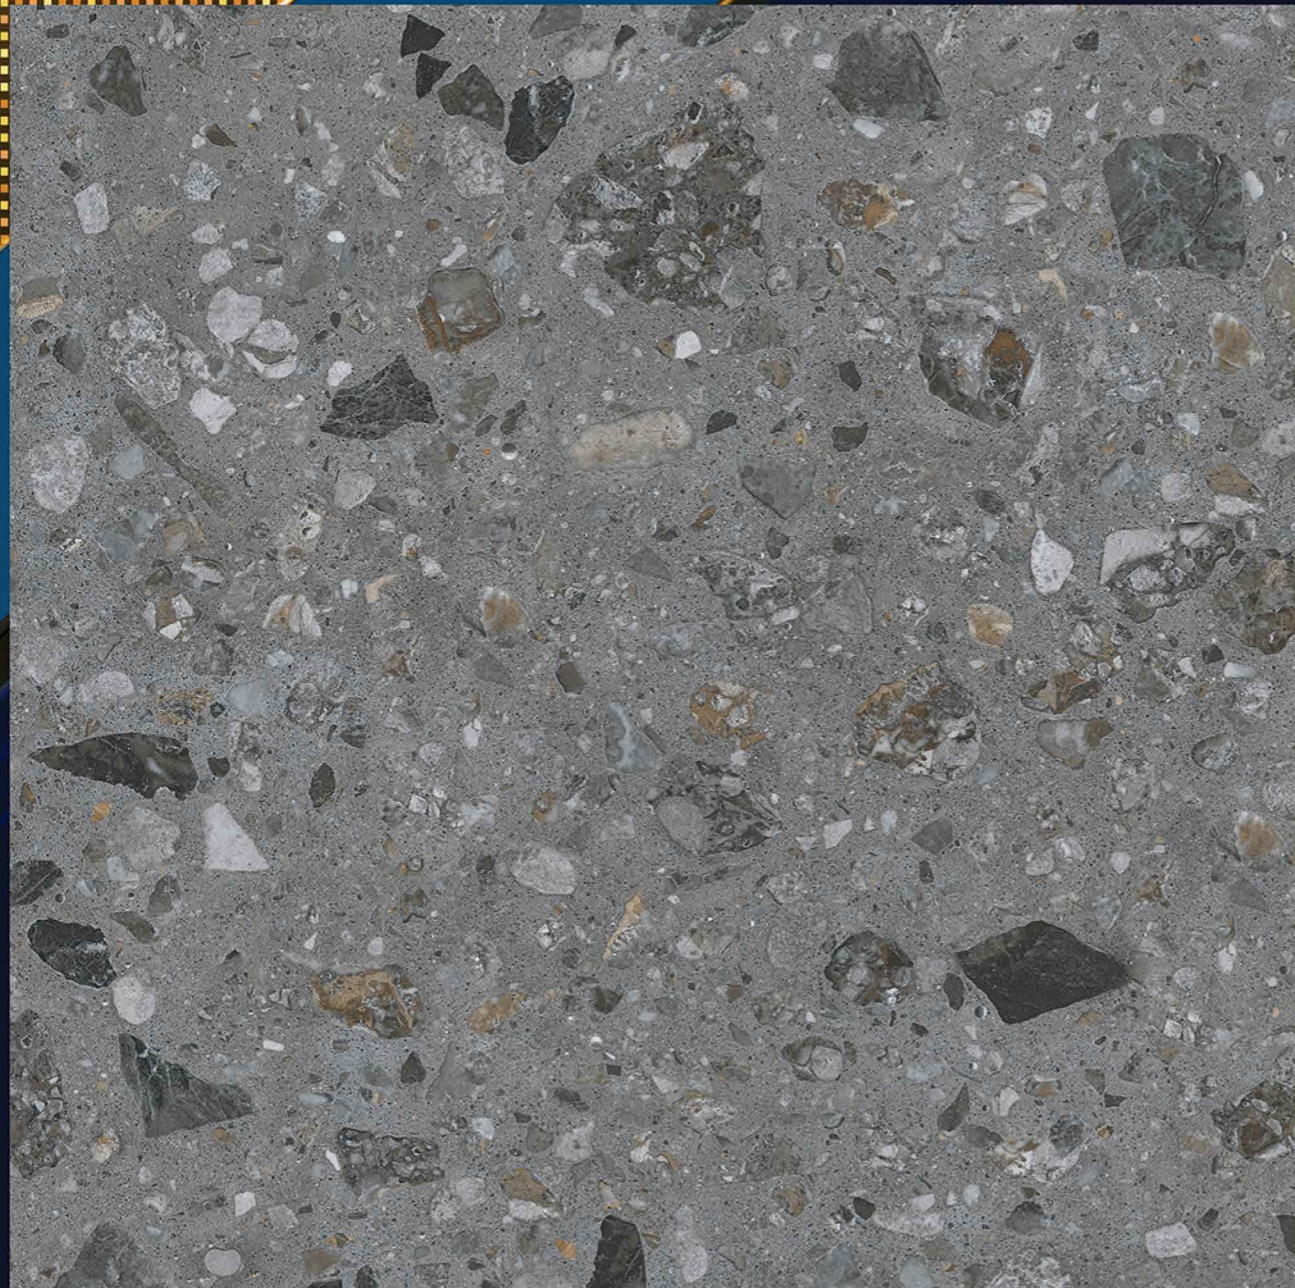

6
0
0

X 6 0 0 M M

DESIGN

2150

RUSTIC

“ The surface of happiness ”

LOMOLY
ceramic

P G V T
G
V
T