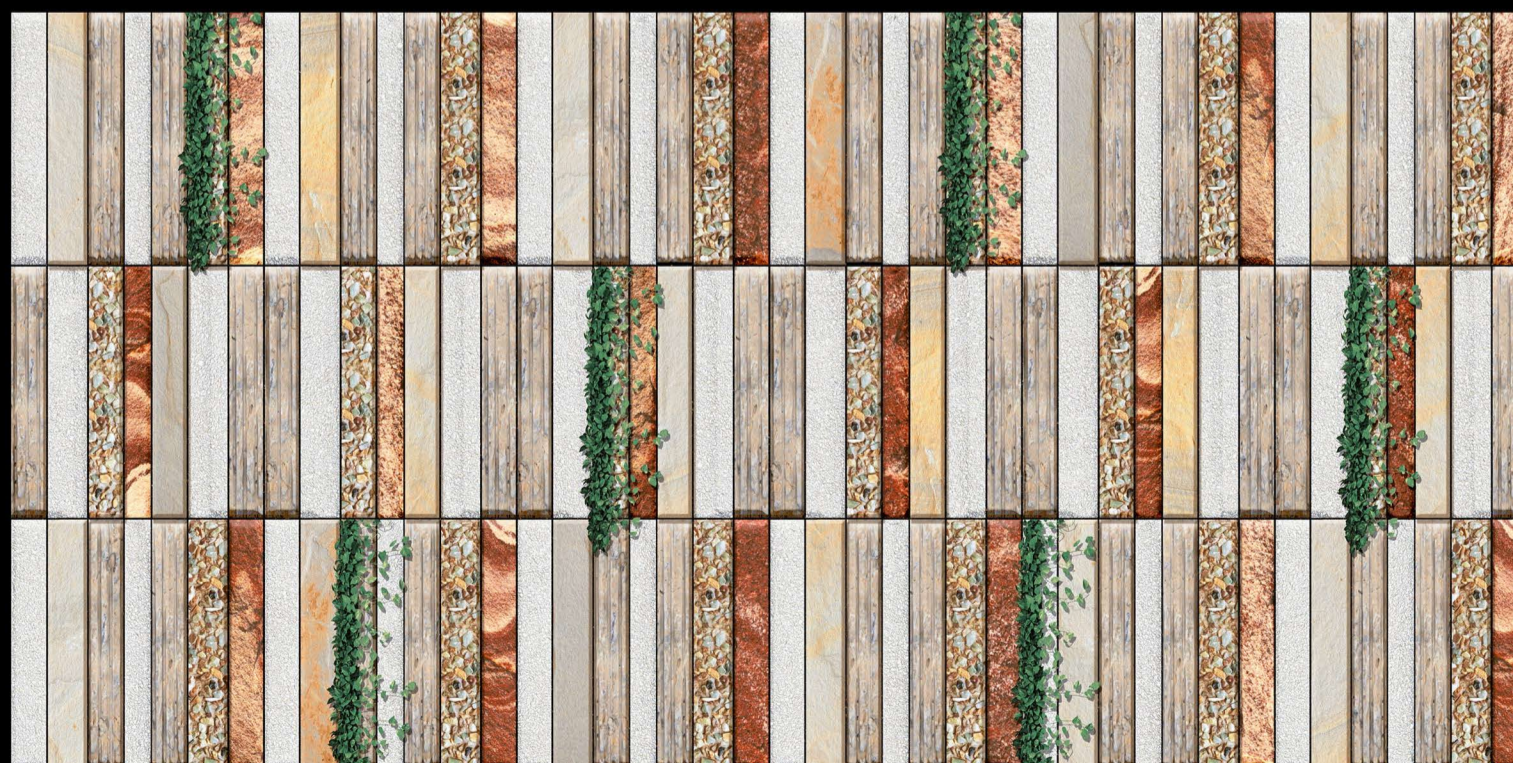

Glossy / Matt Finish

SM-2054