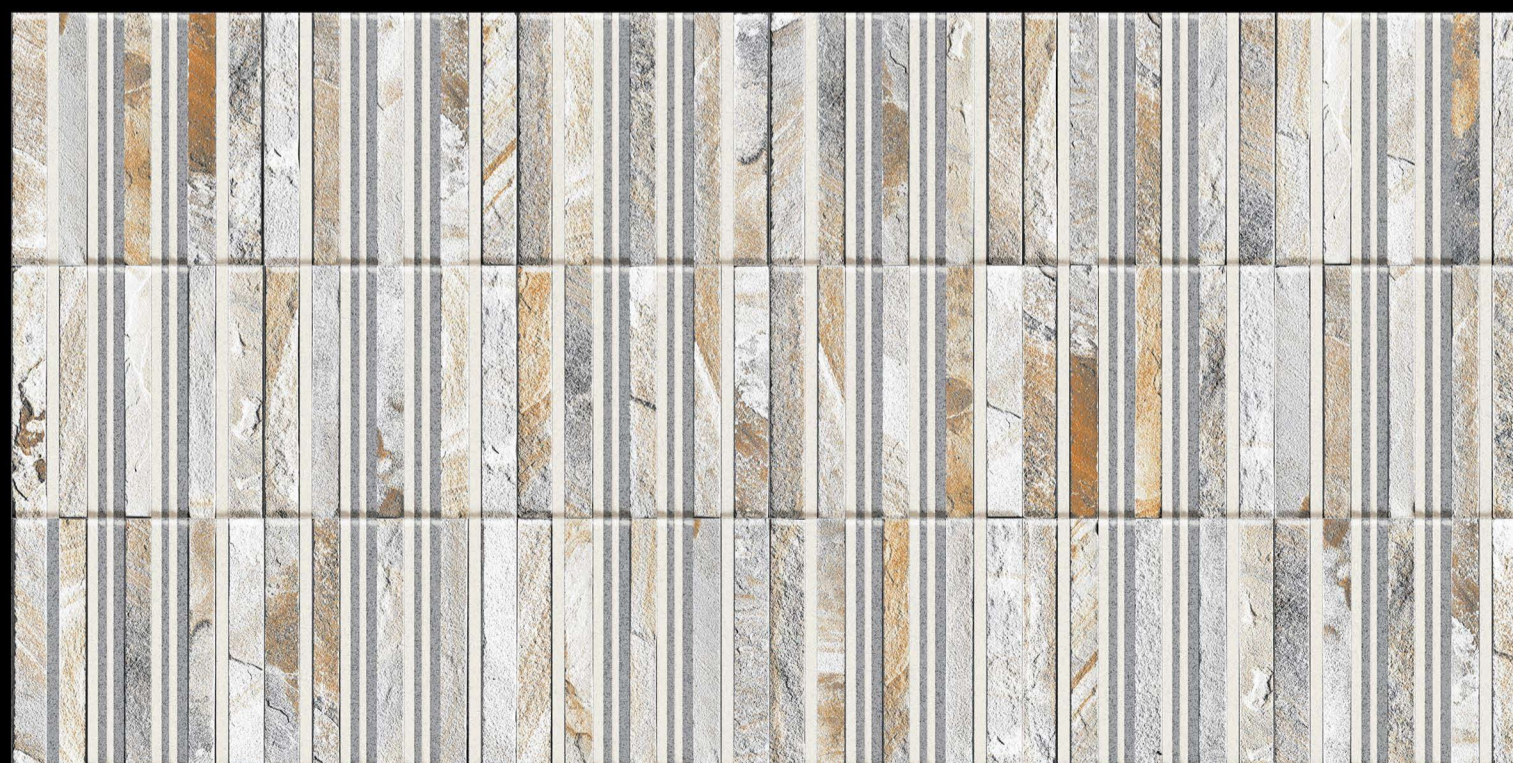

300 x 600 mm

Glossy / Matt Finish

SM-2049

SM-2050

SM-2051

digital wall tiles

300 x 600 mm

Glossy / Matt Finish