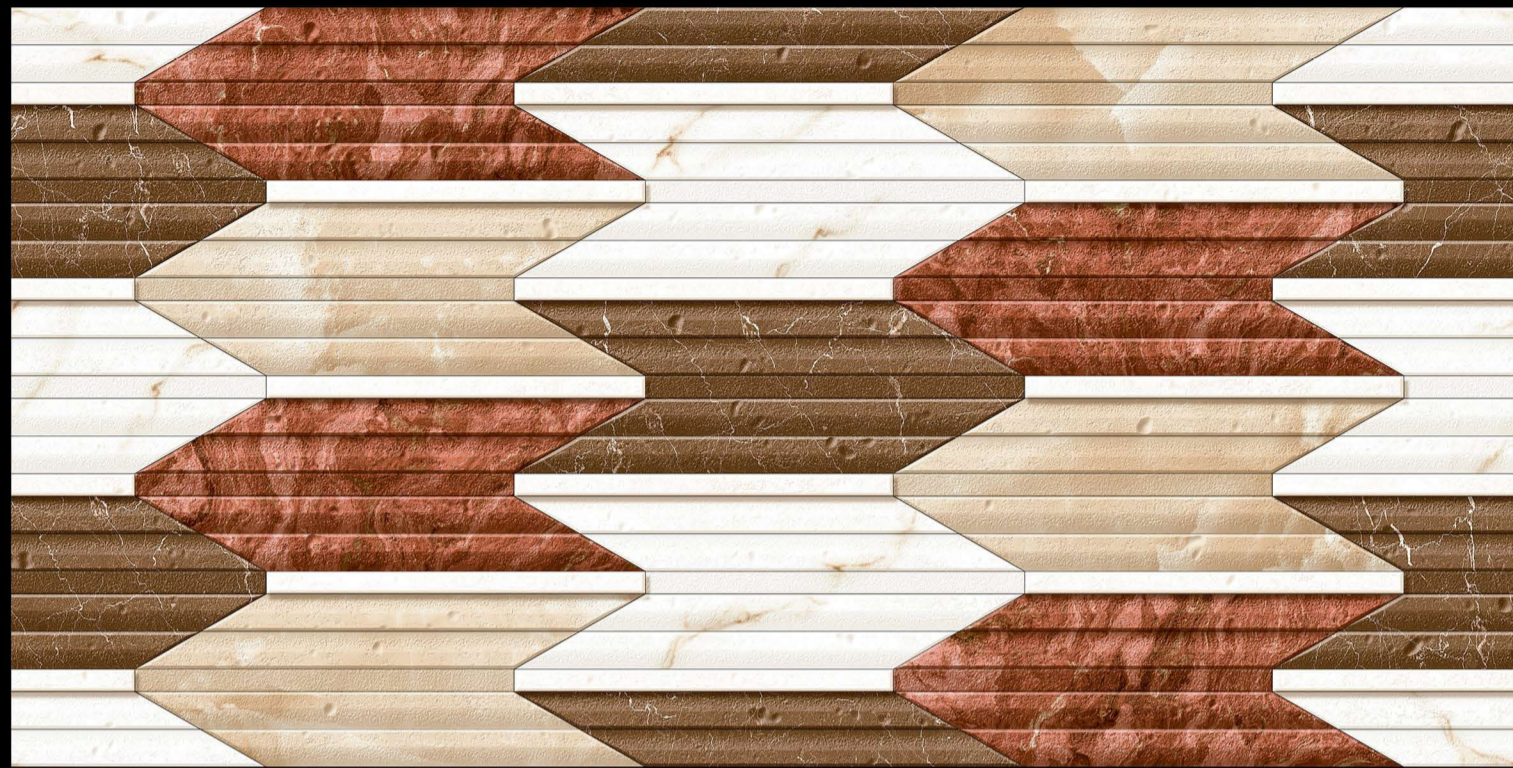

Glossy / Matt Finish

SM-2013