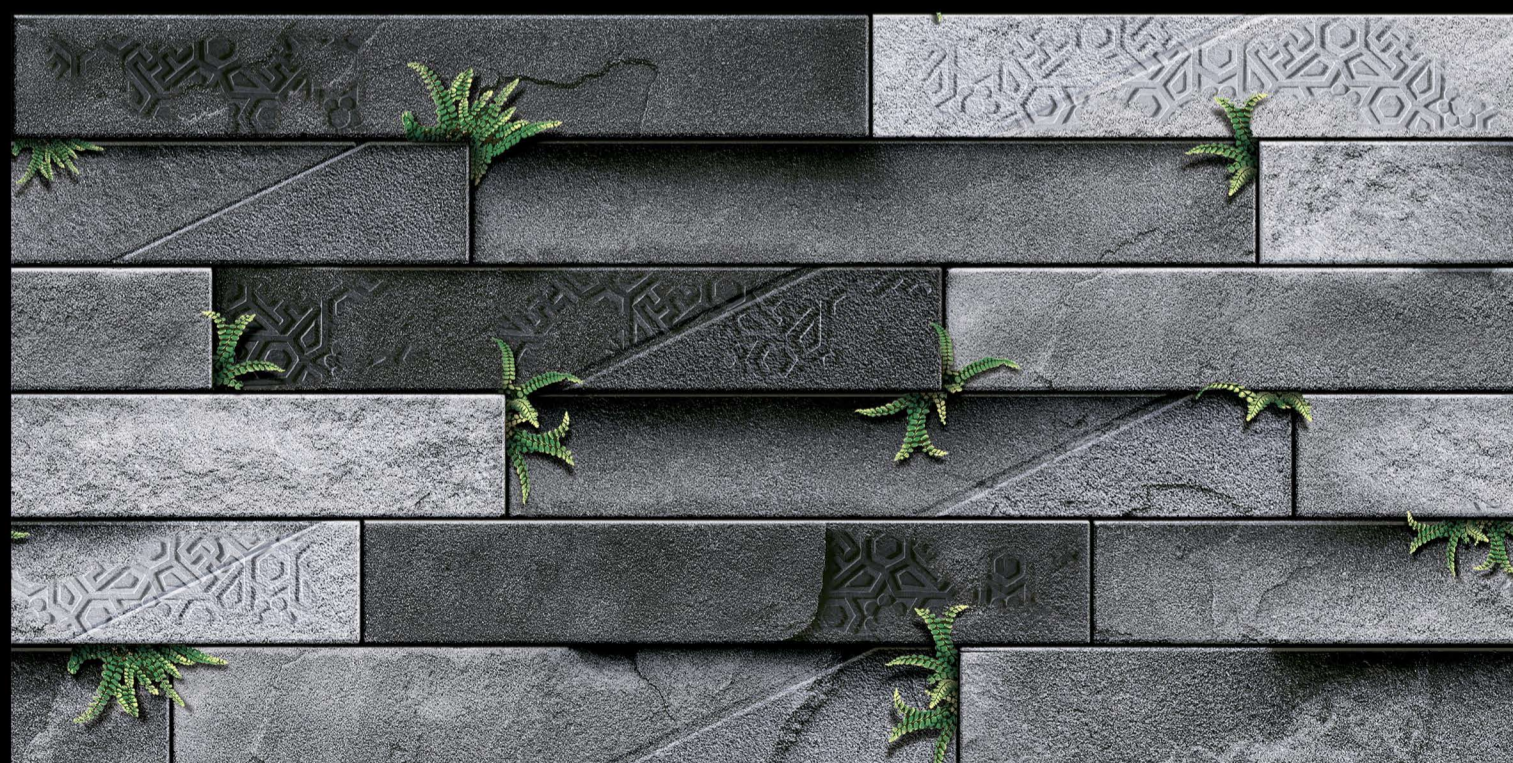

SM-2045

digital wall tiles

300 x 600 mm