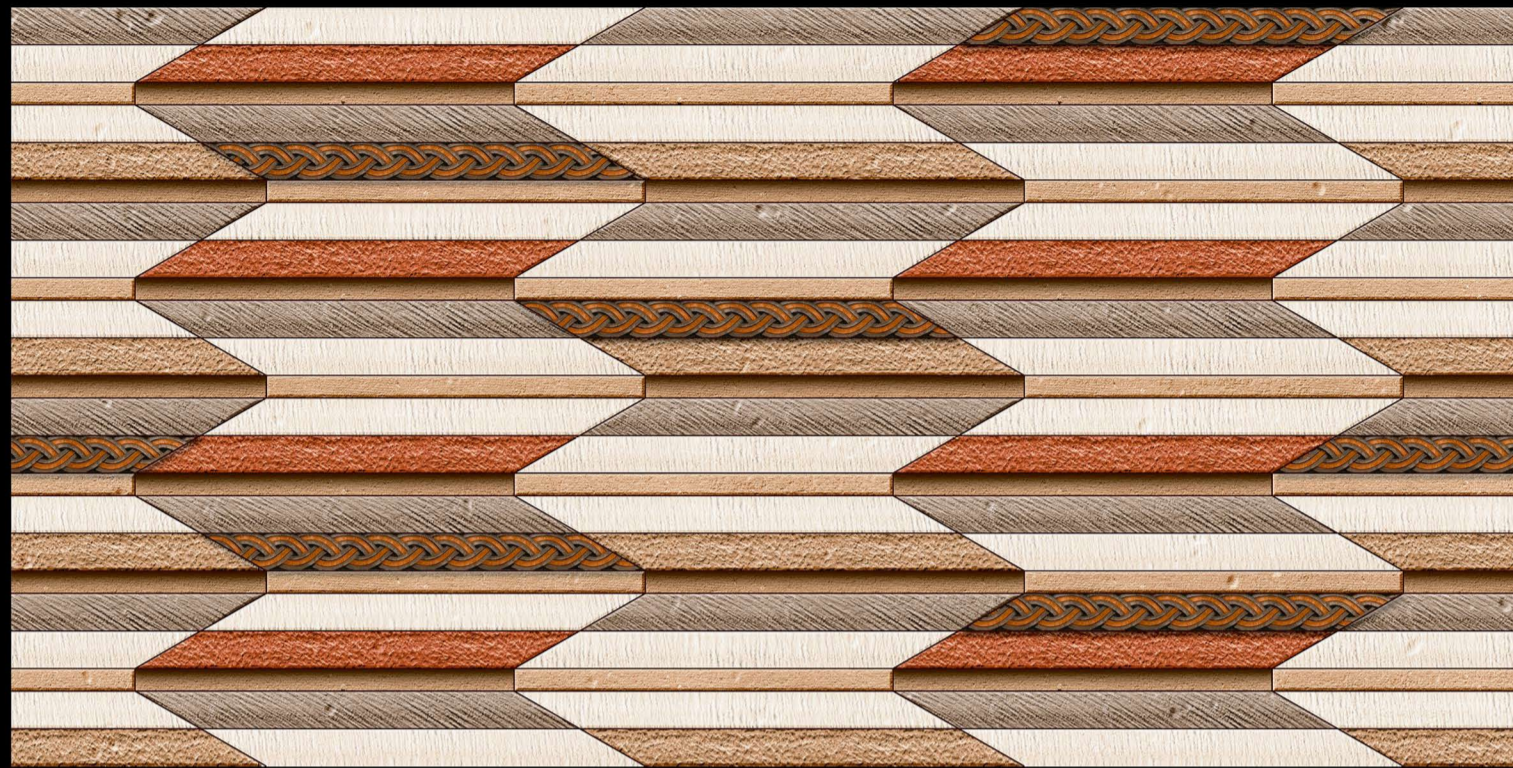

300 x 600 mm

Glossy / Matt Finish

SM-2058

SM-2059

SM-2060

digital wall tiles

300 x 600 mm

Glossy / Matt Finish