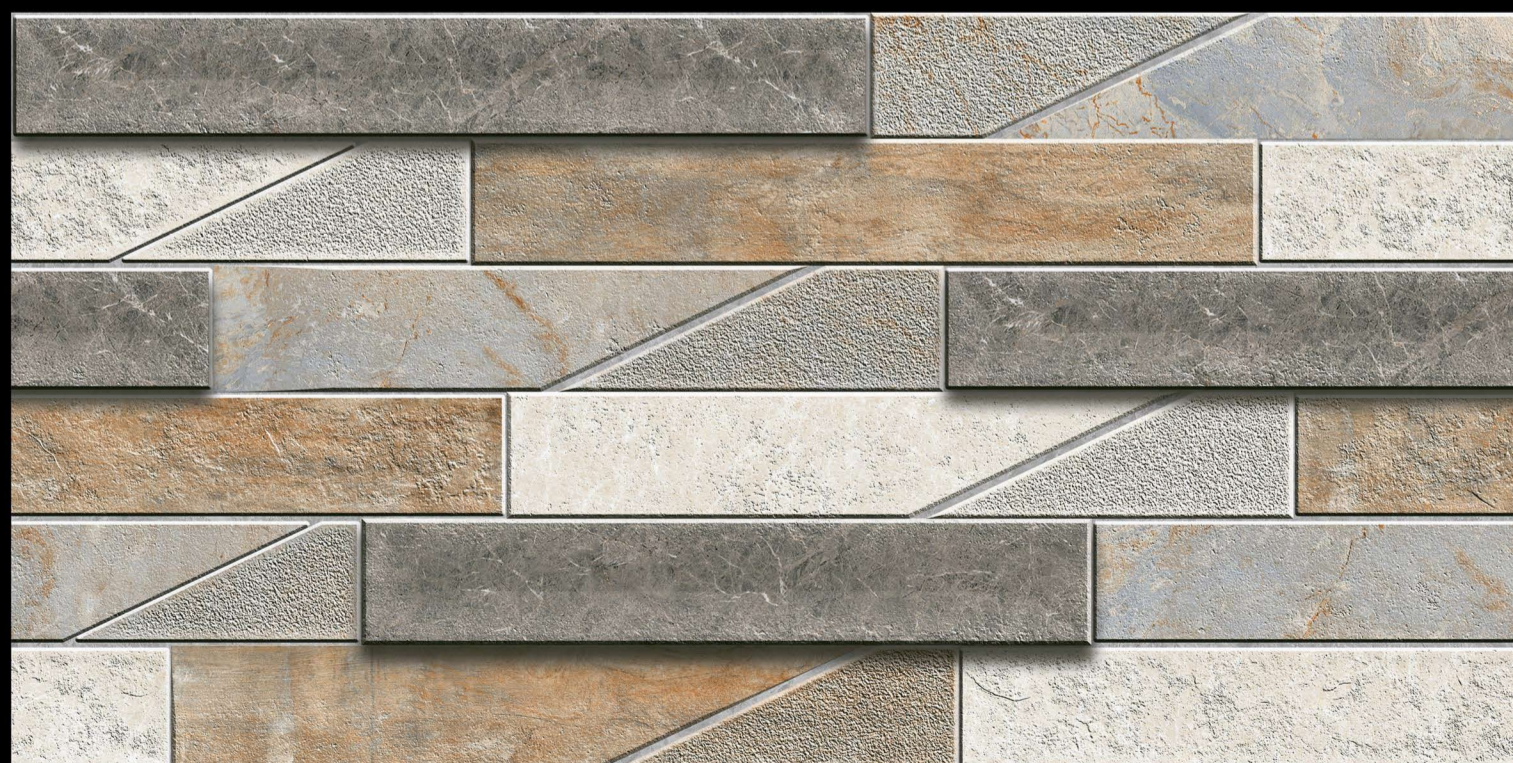

Glossy / Matt Finish

SM-2009