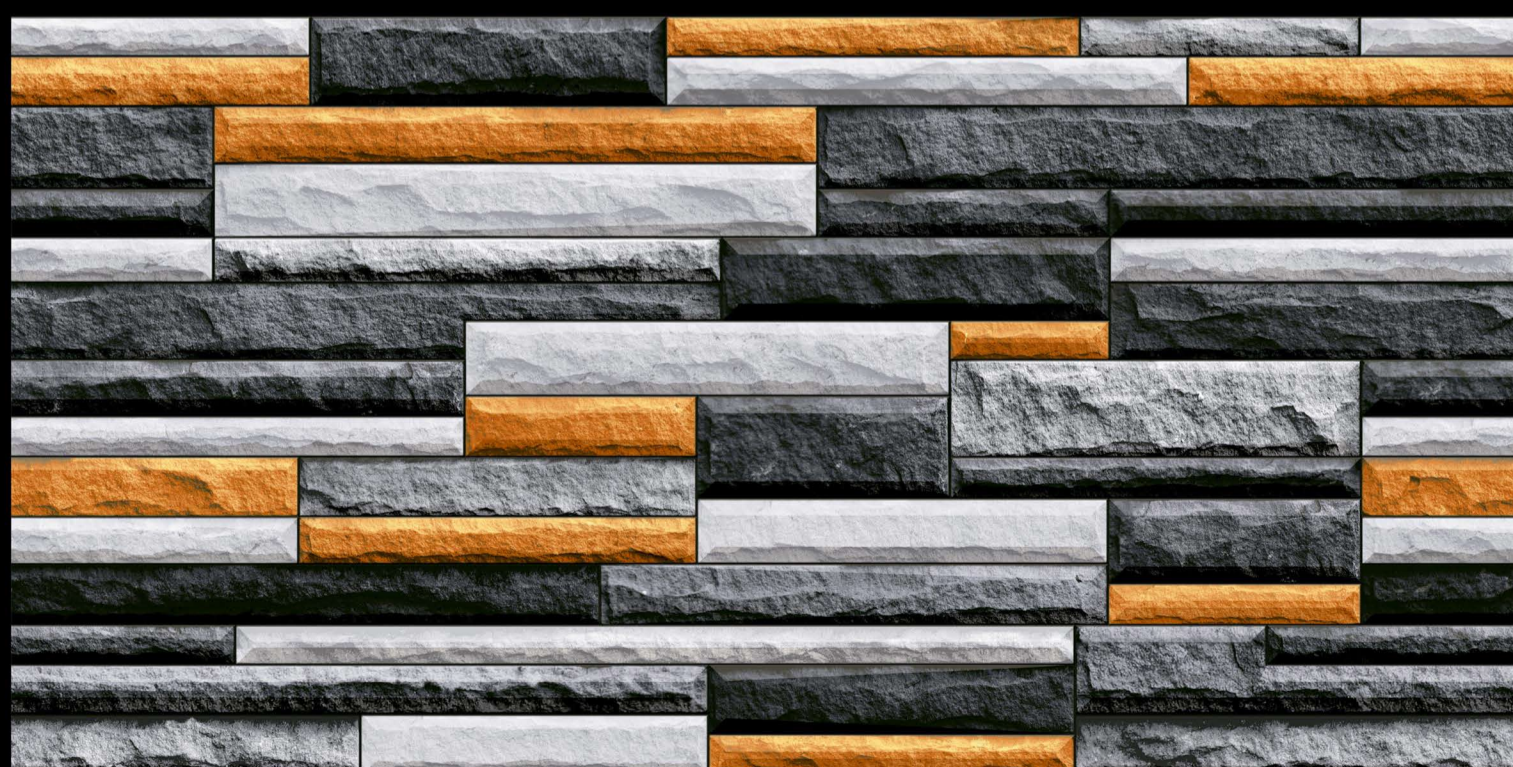

Glossy / Matt Finish

SM-2069