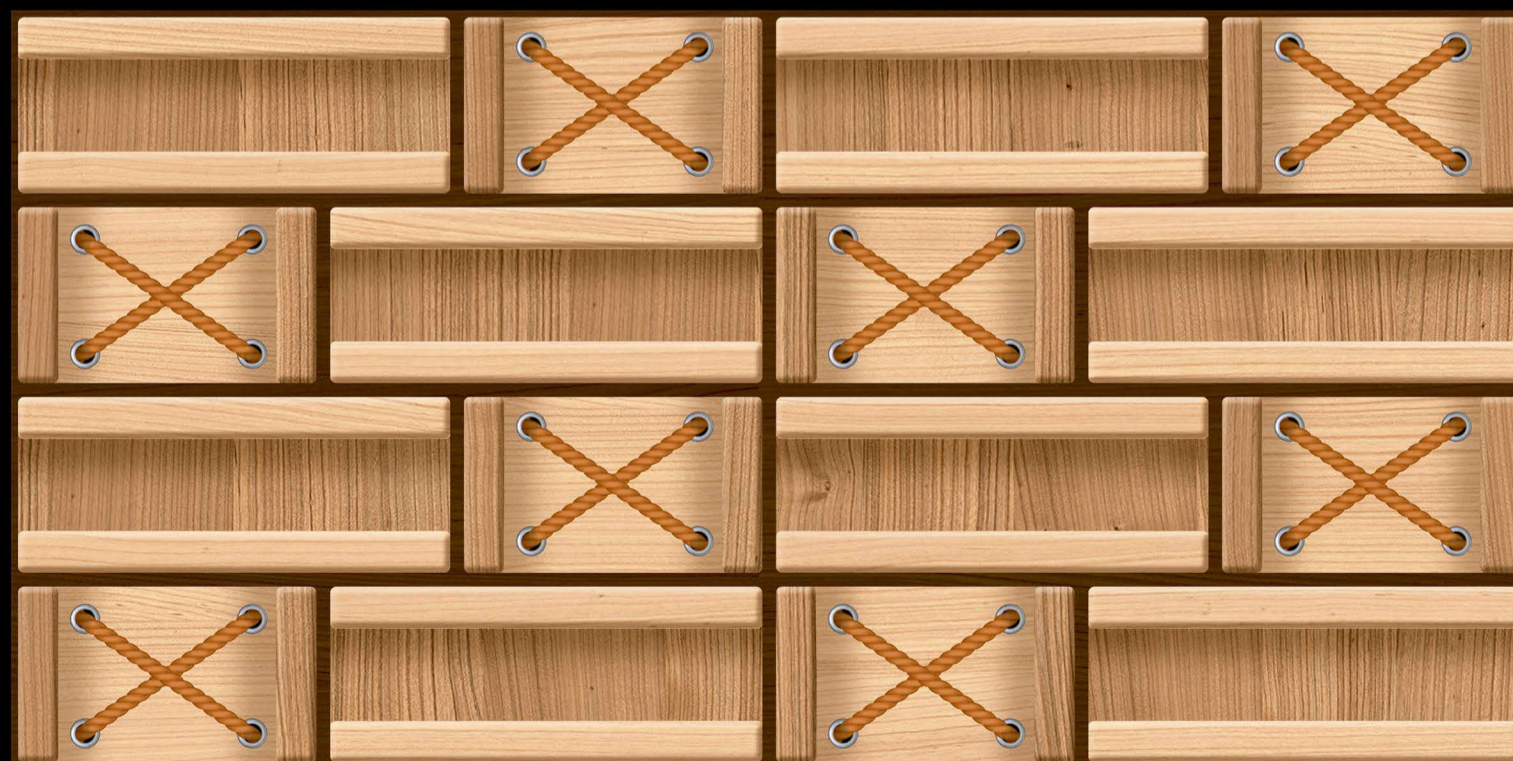

300 x 600 mm

Glossy / Matt Finish

SM-2016

SM-2017

SM-2018

Glossy / Matt Finish

SM-2019

SM-2020