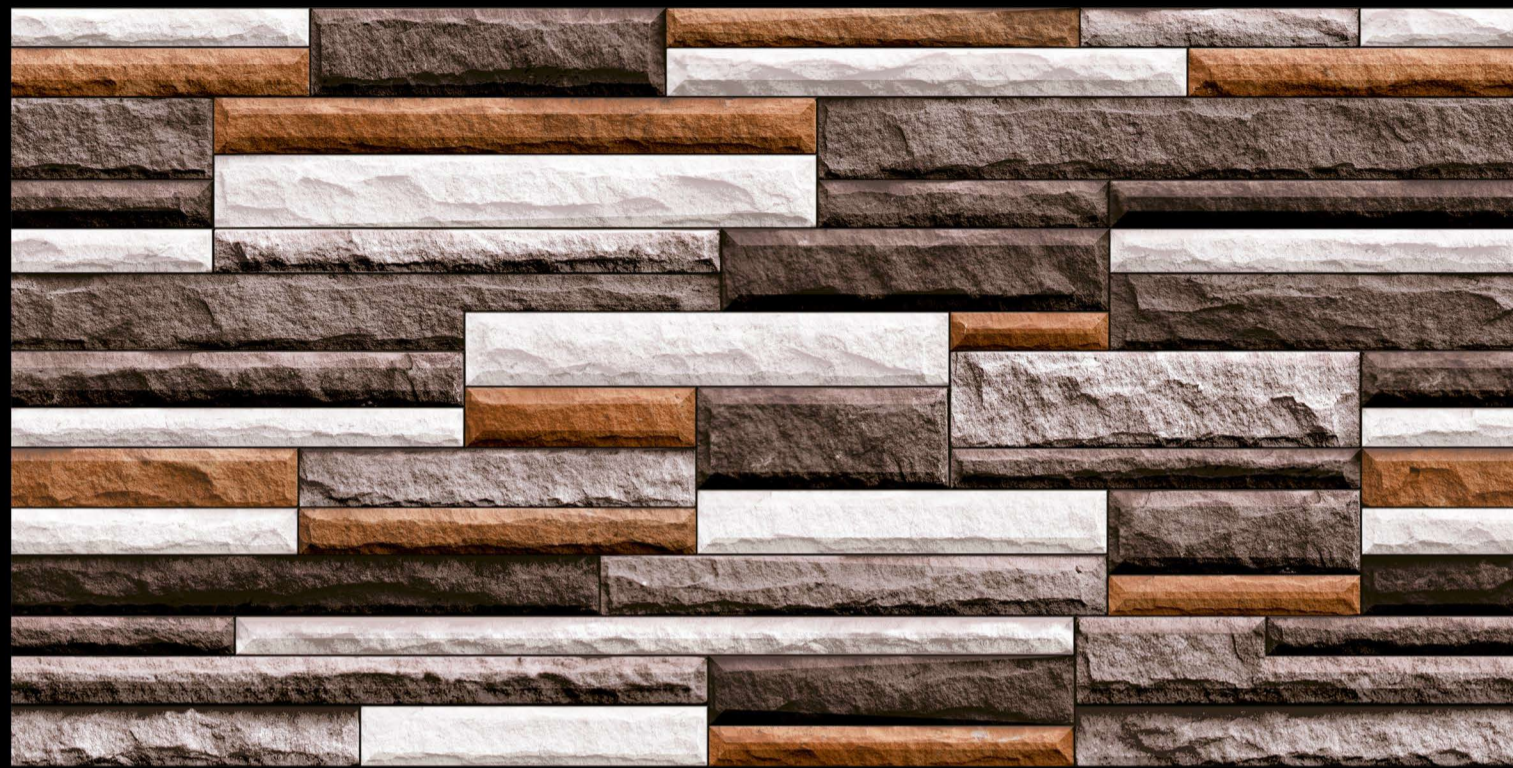

Glossy / Matt Finish

SM-2070