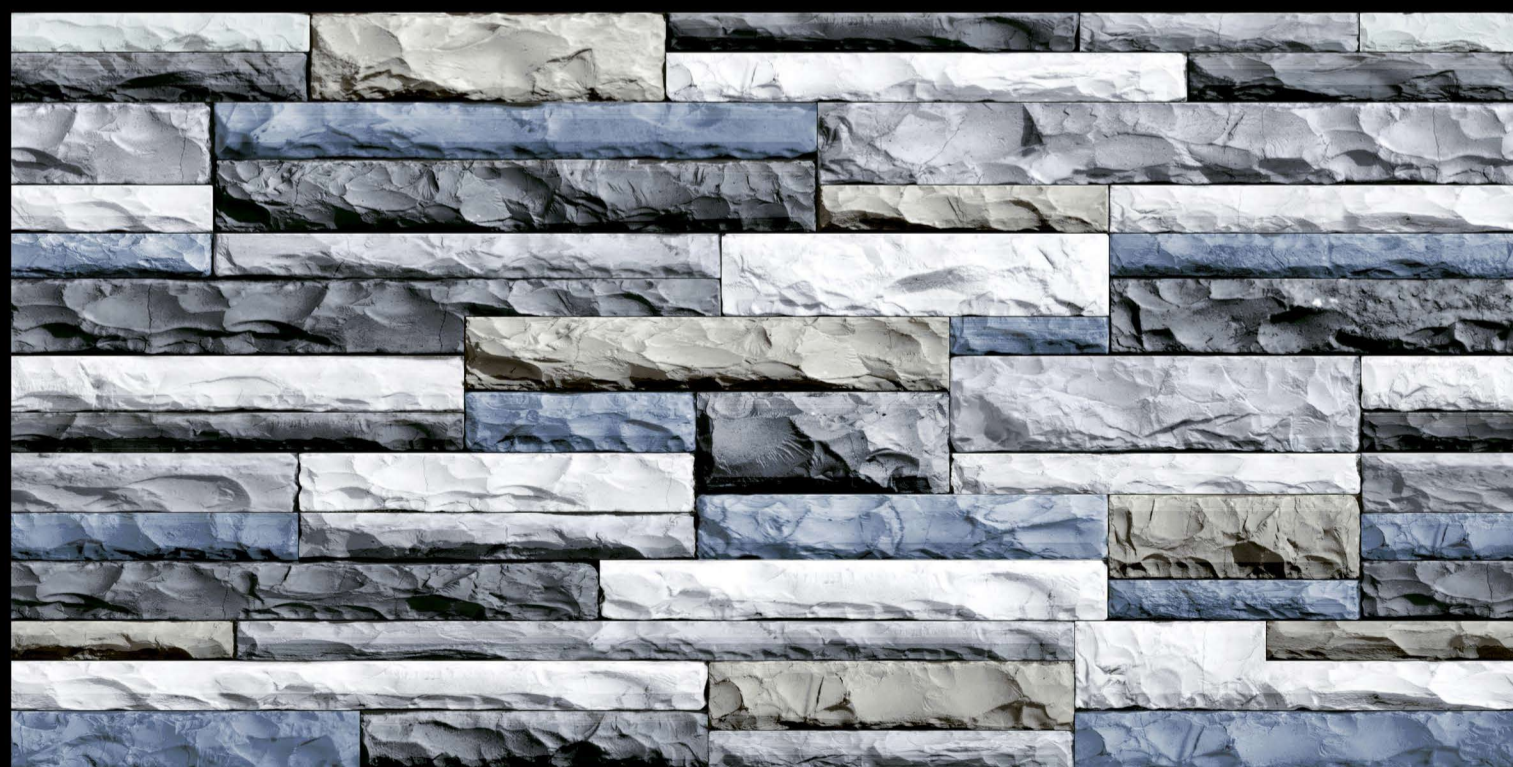

300 x 600 mm

Glossy / Matt Finish

SM-2067

SM-2068

SM-2069

Glossy / Matt Finish

SM-2070

SM-2071