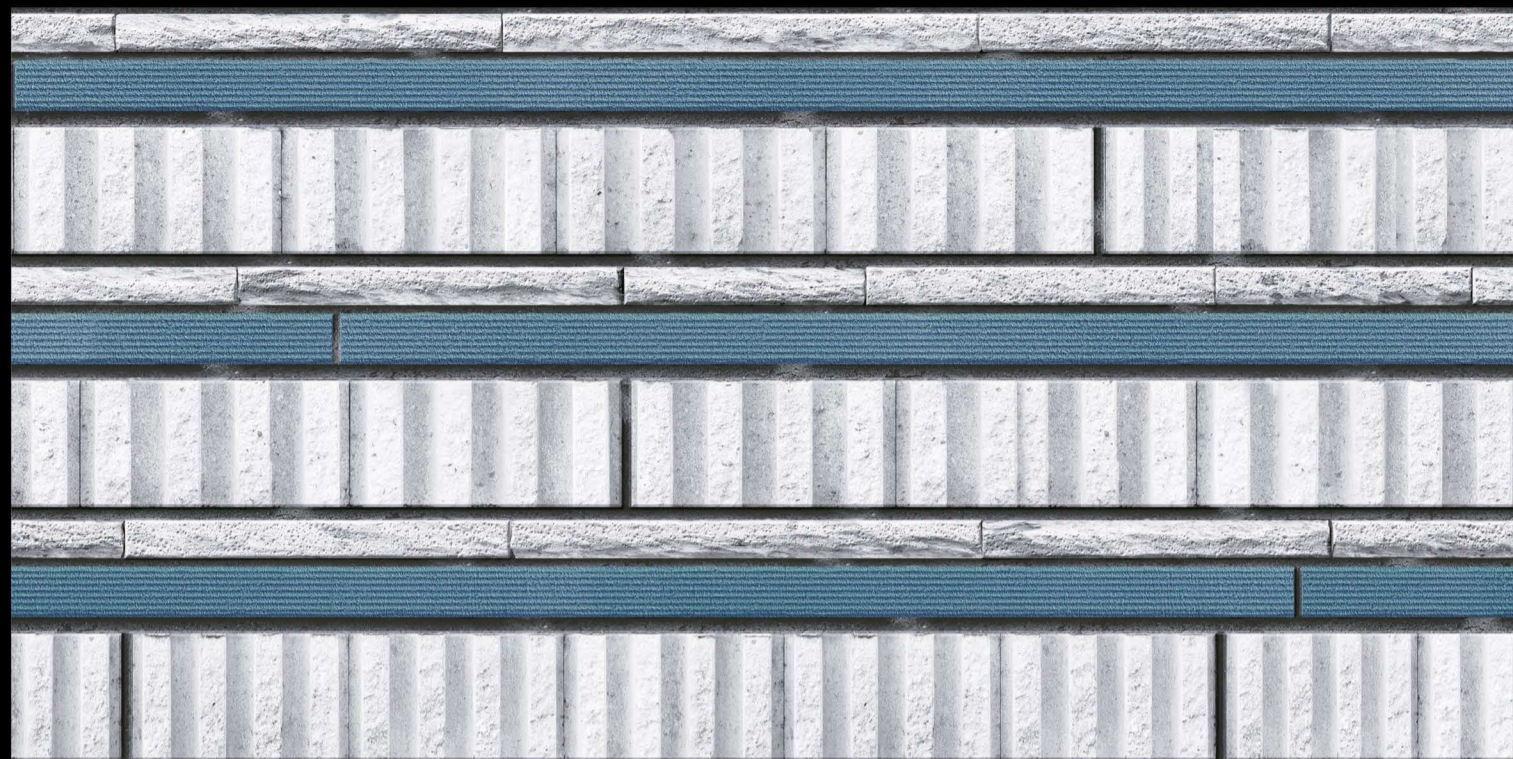

Glossy / Matt Finish

SM-2031