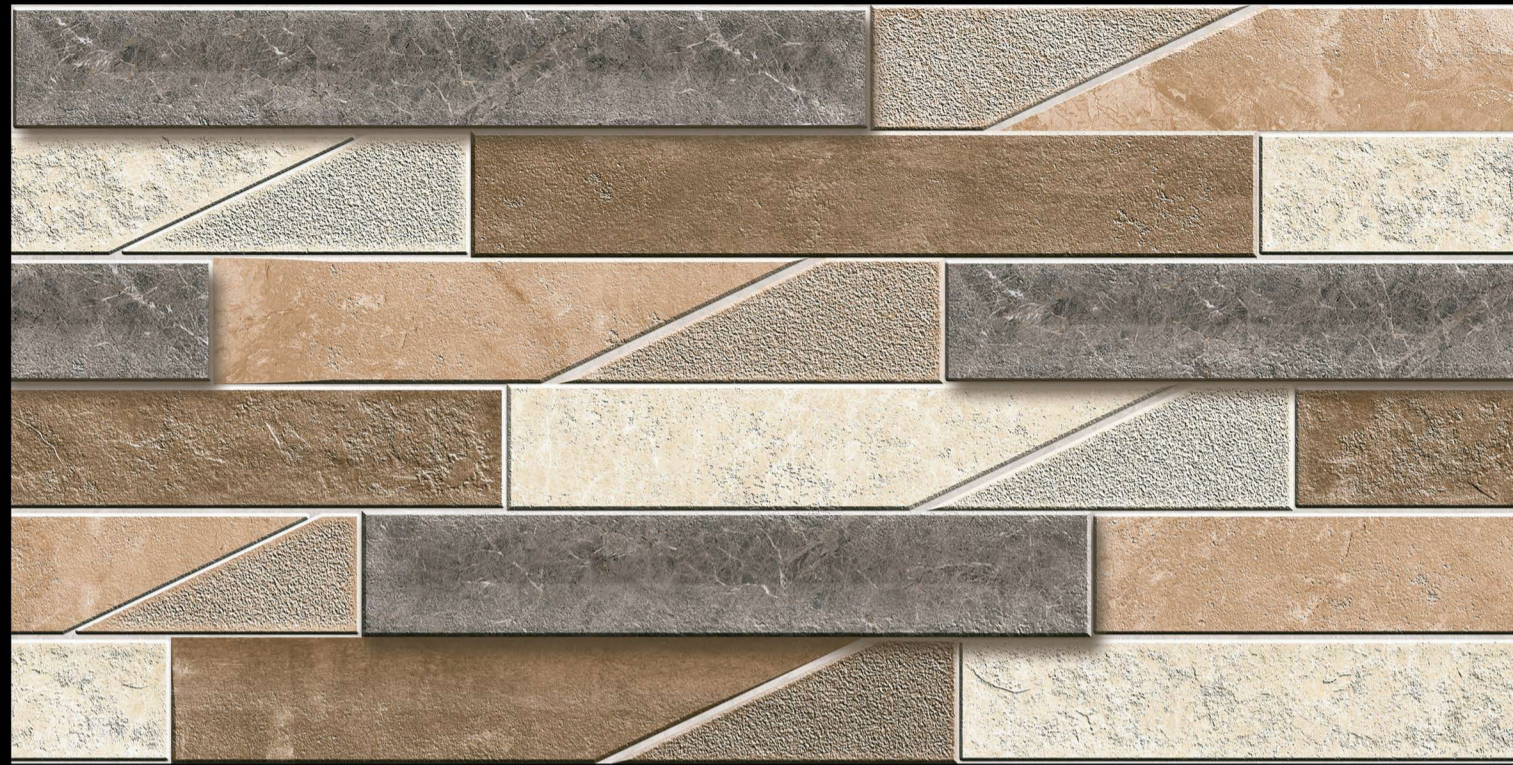

Glossy / Matt Finish

SM-2010