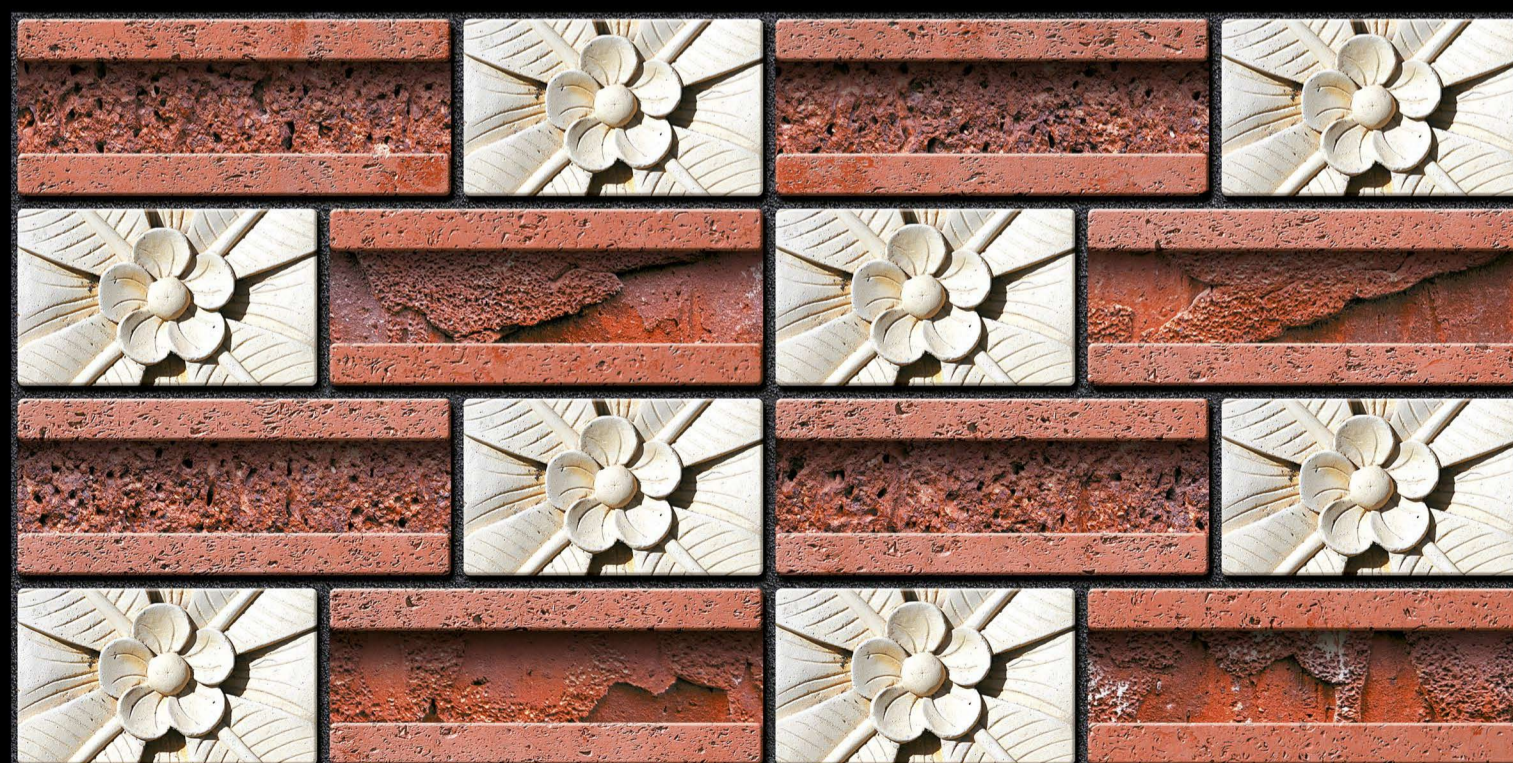

Glossy / Matt Finish

SM-2036