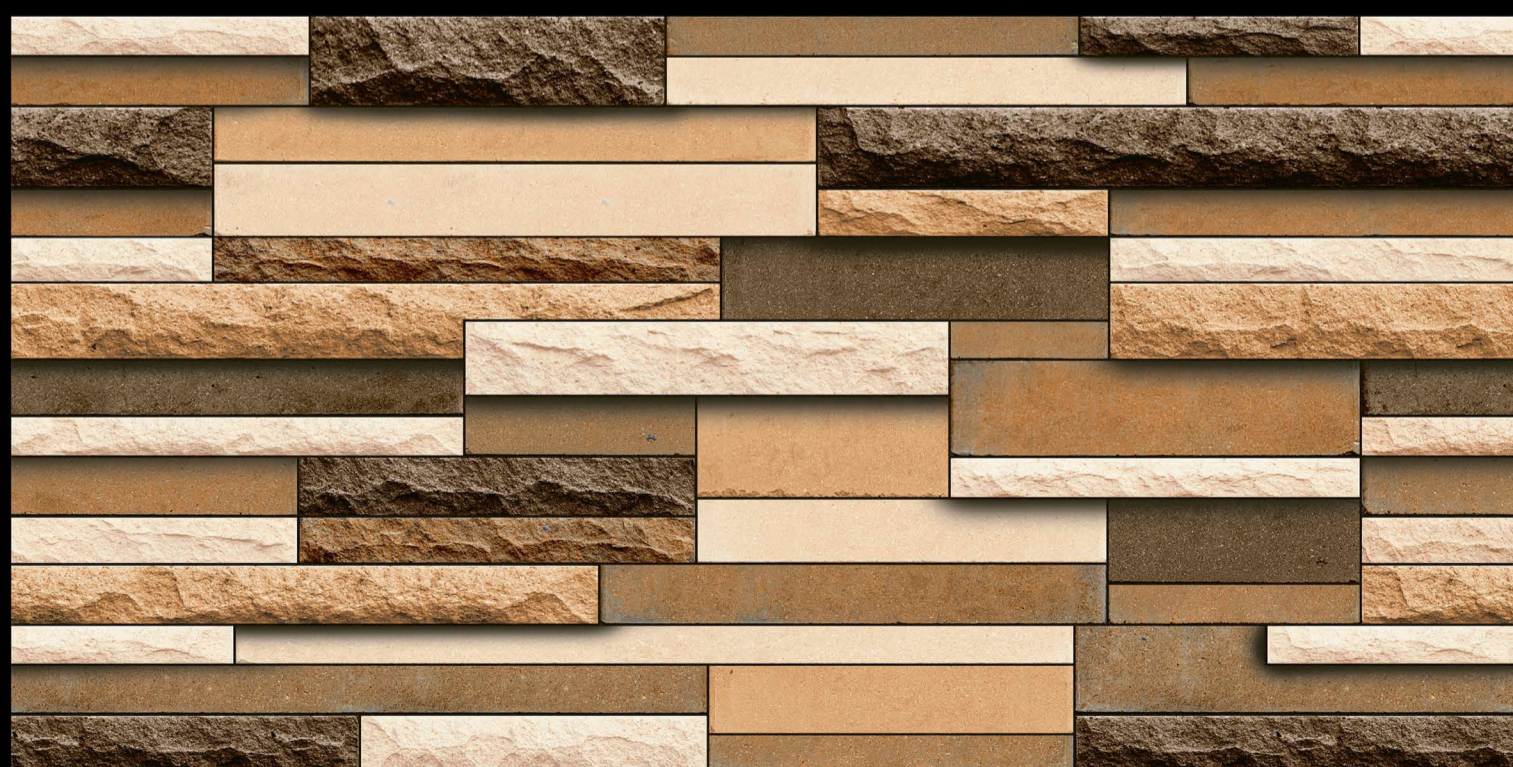

SM-2061

SM-2062

SM-2063

Glossy / Matt Finish

SM-2064

SM-2065

SM-2066

digital wall tiles