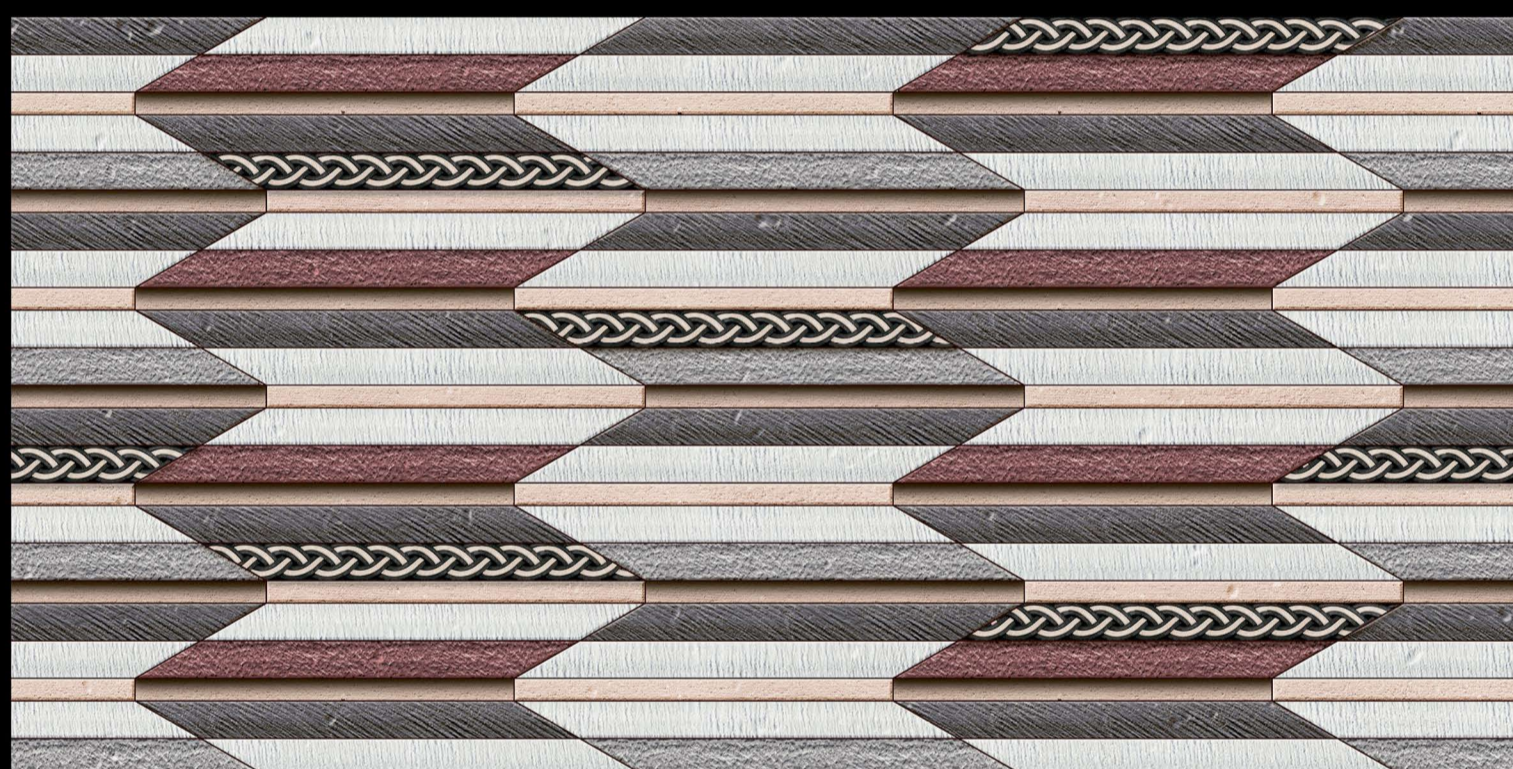

SM-2061

SM-2062