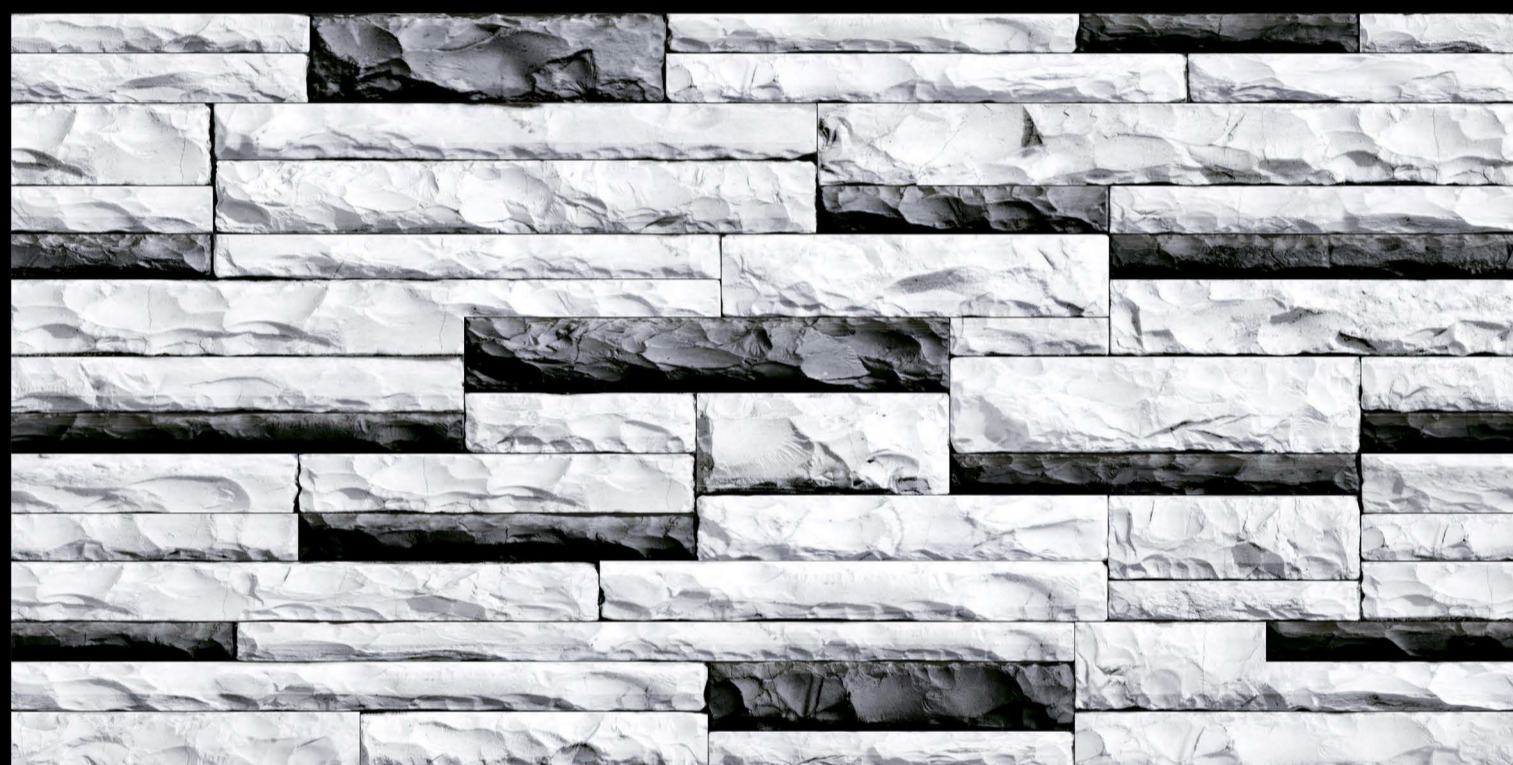

Glossy / Matt Finish

SM-2071