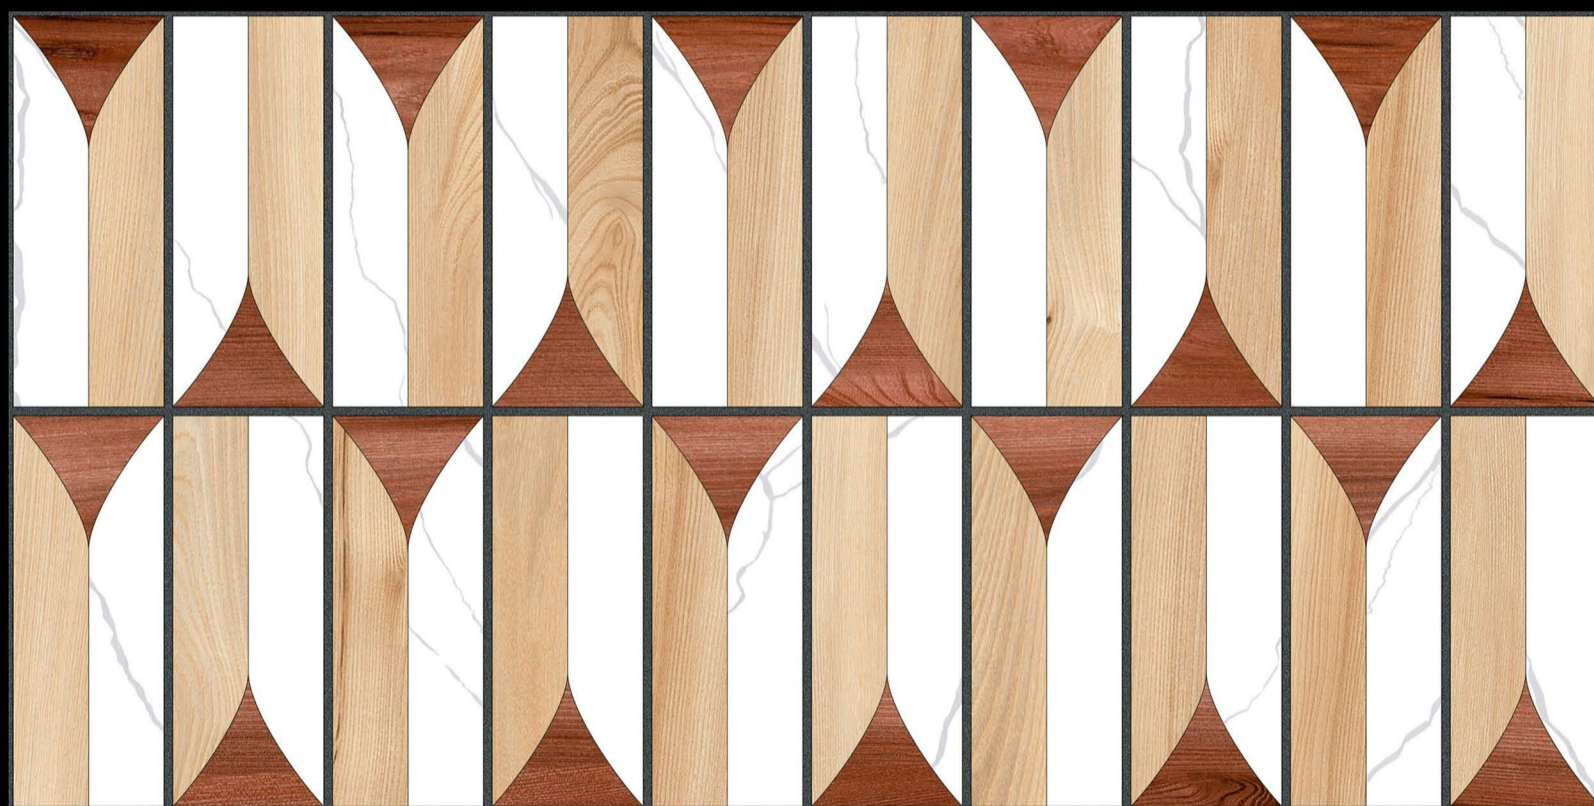

Glossy / Matt Finish

SM-2005