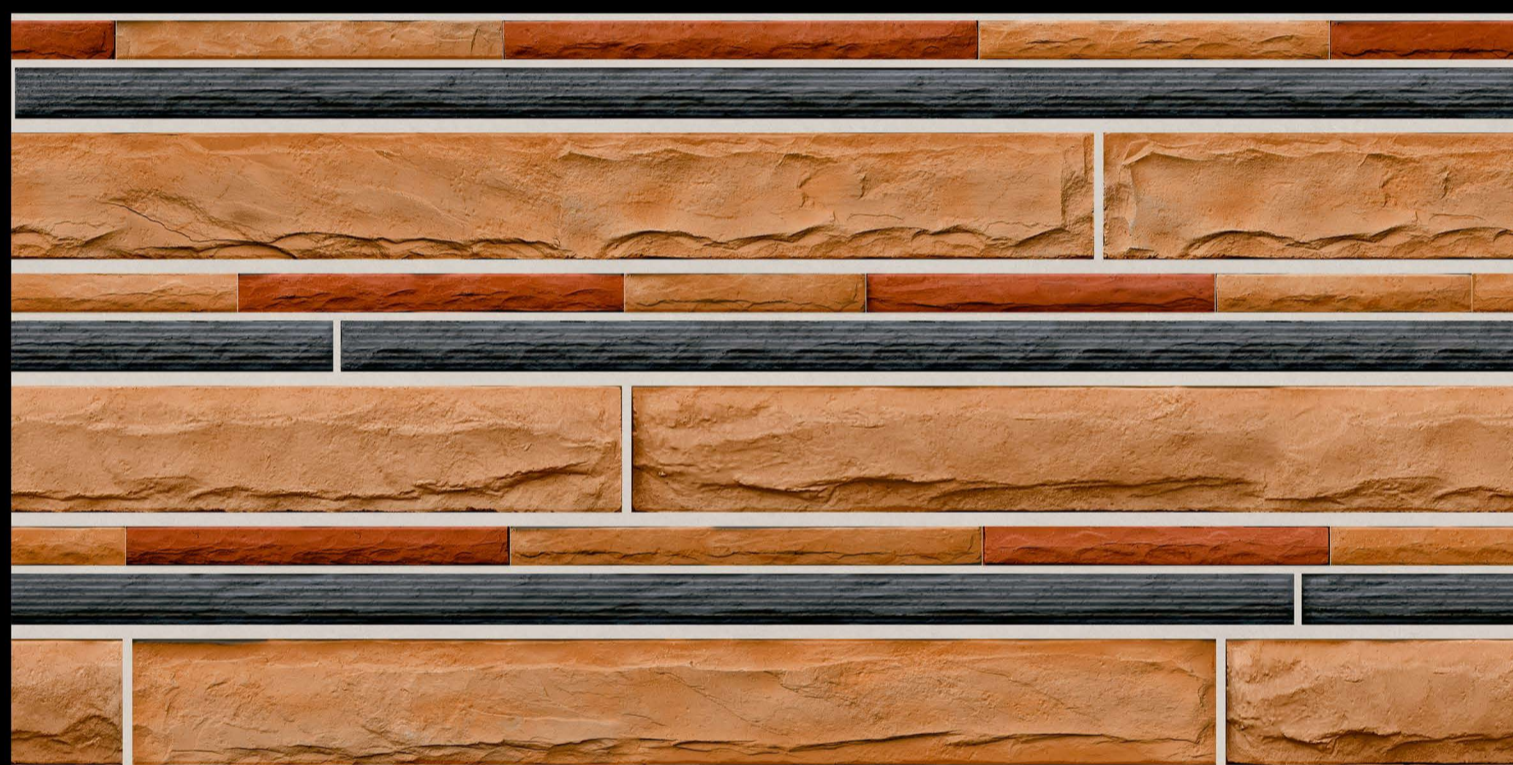

SM-2040

SM-2041