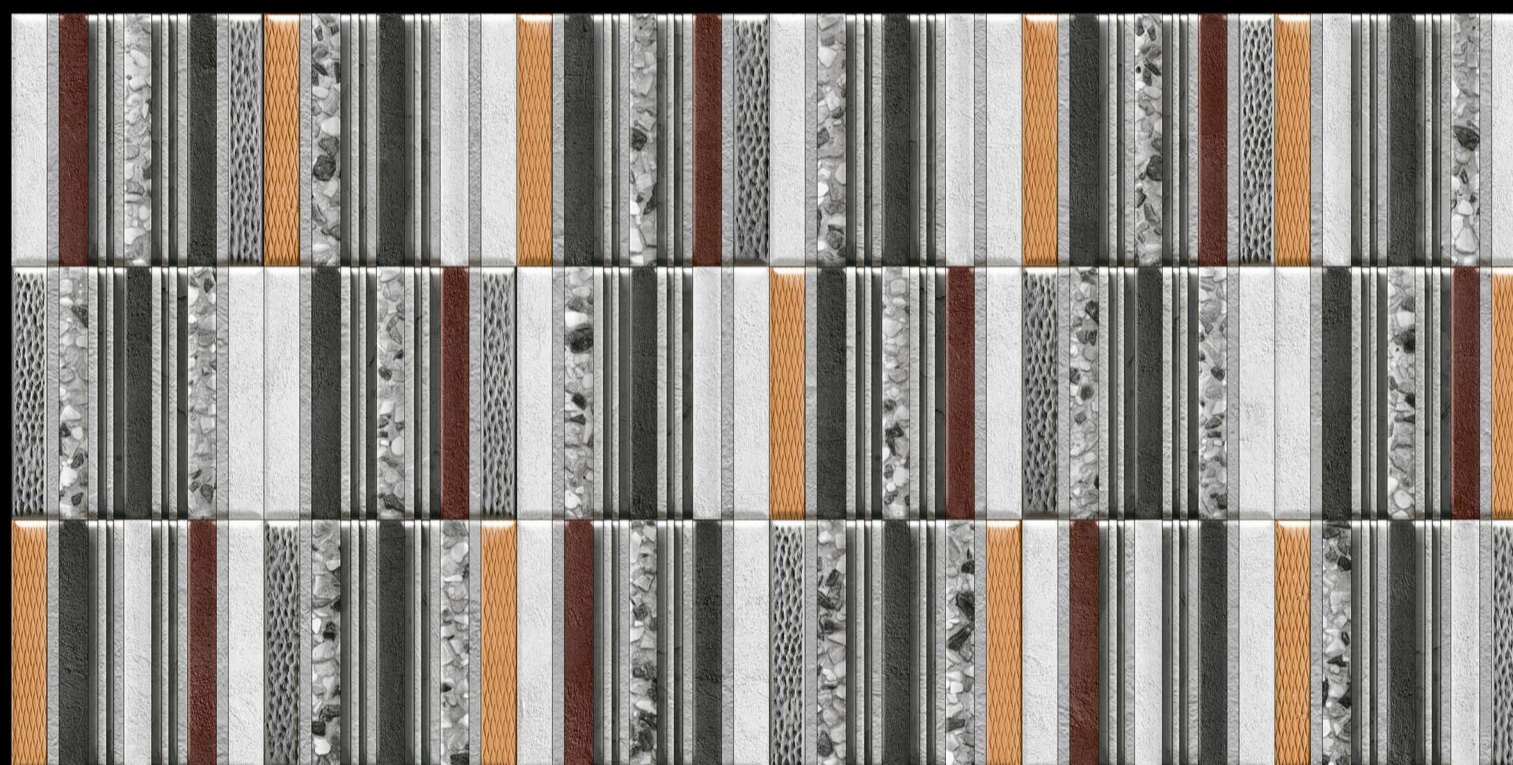

SM-2022

SM-2023