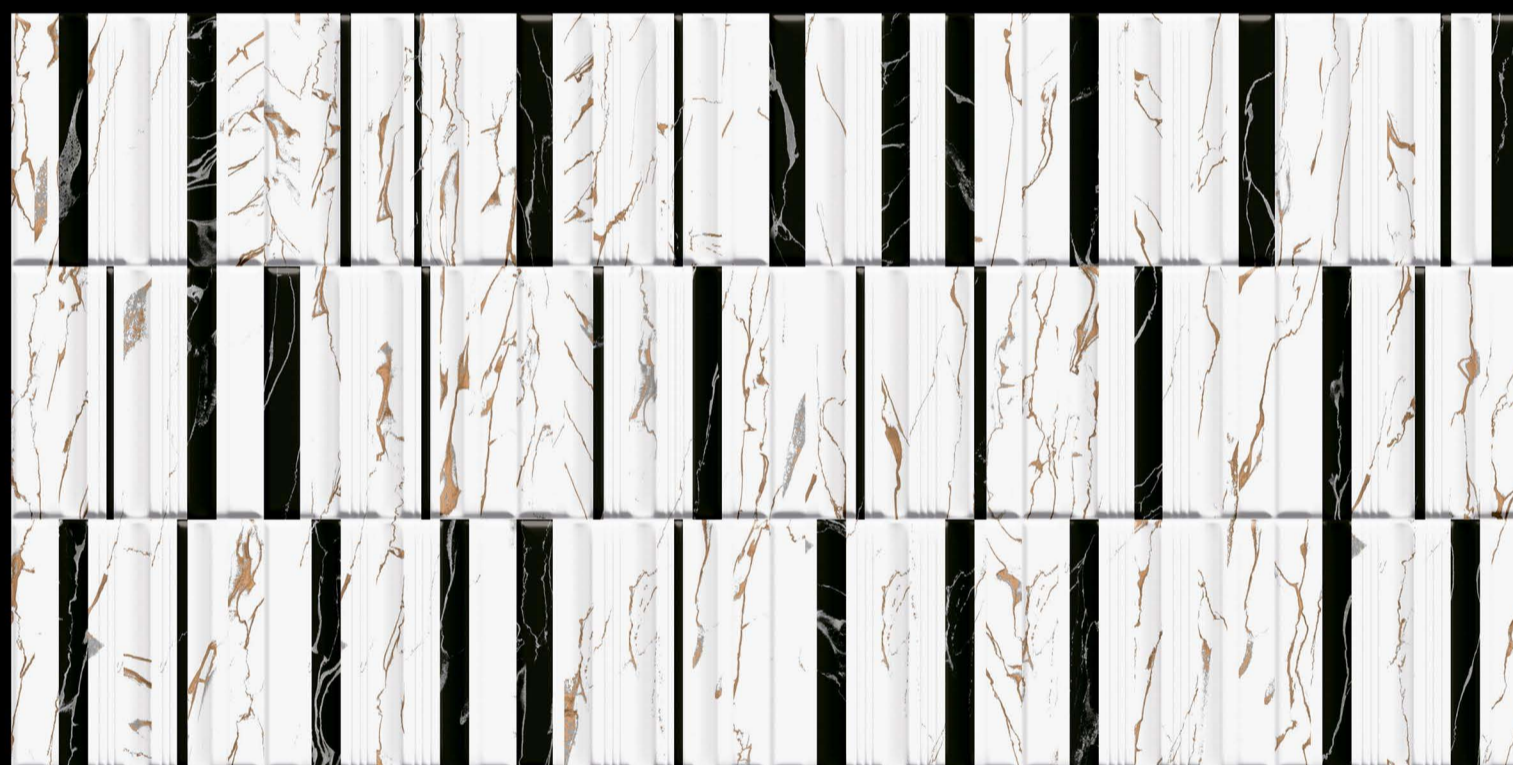

SM-2052

SM-2053