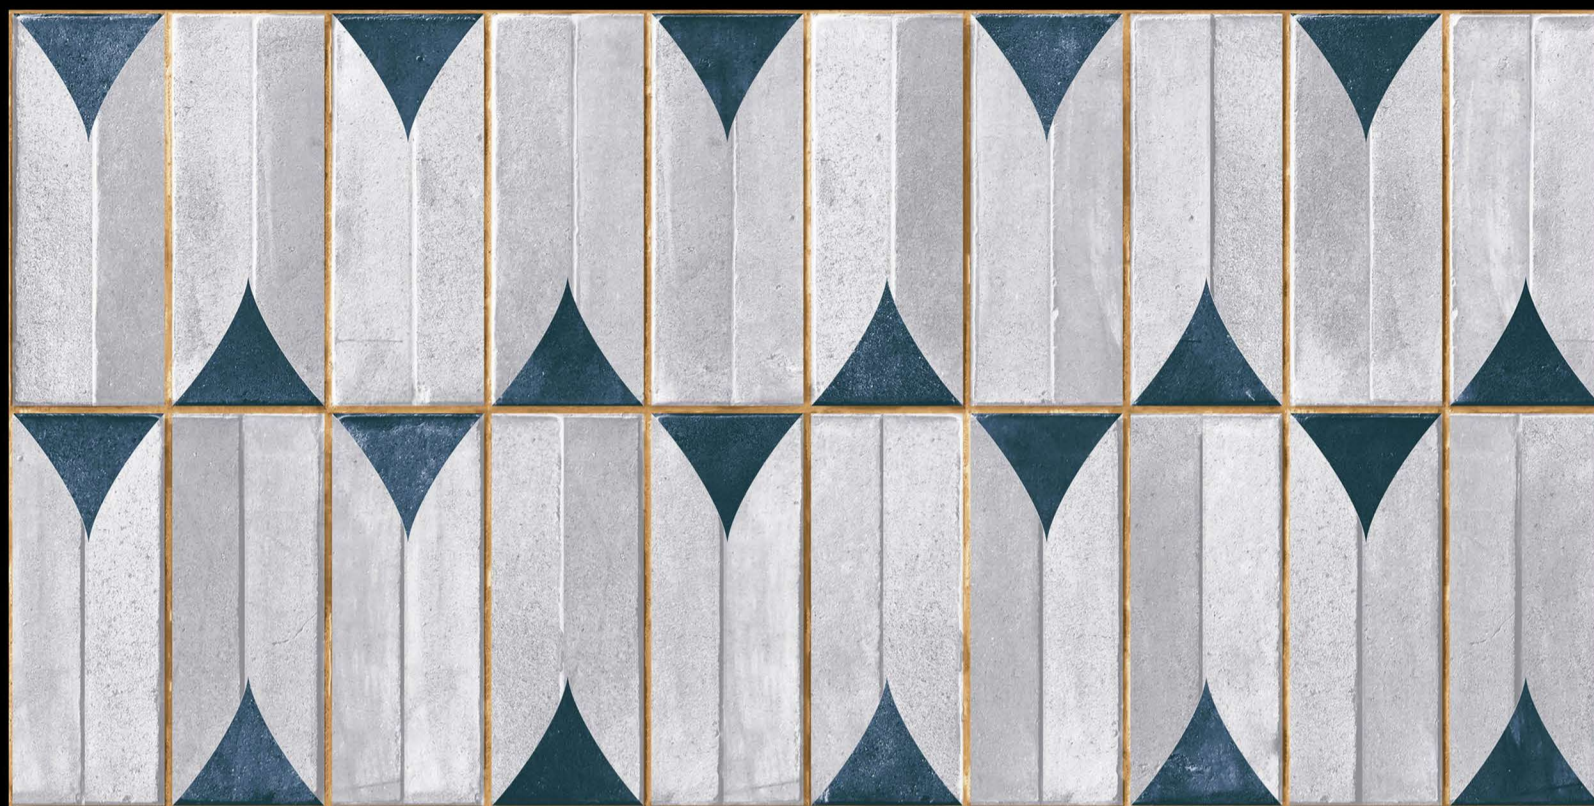

Glossy / Matt Finish

SM-2004