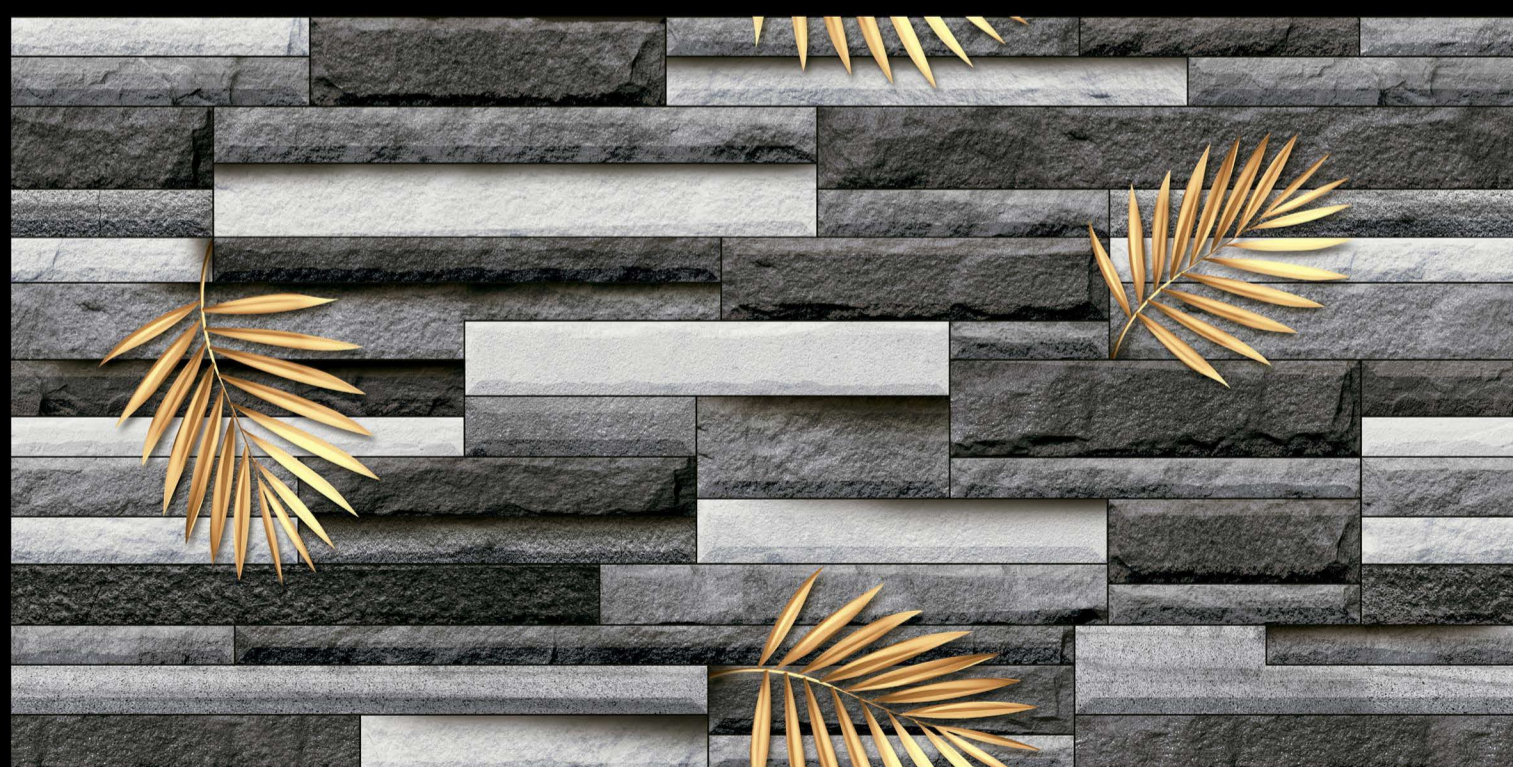

SM-2048

digital wall tiles

300 x 600 mm