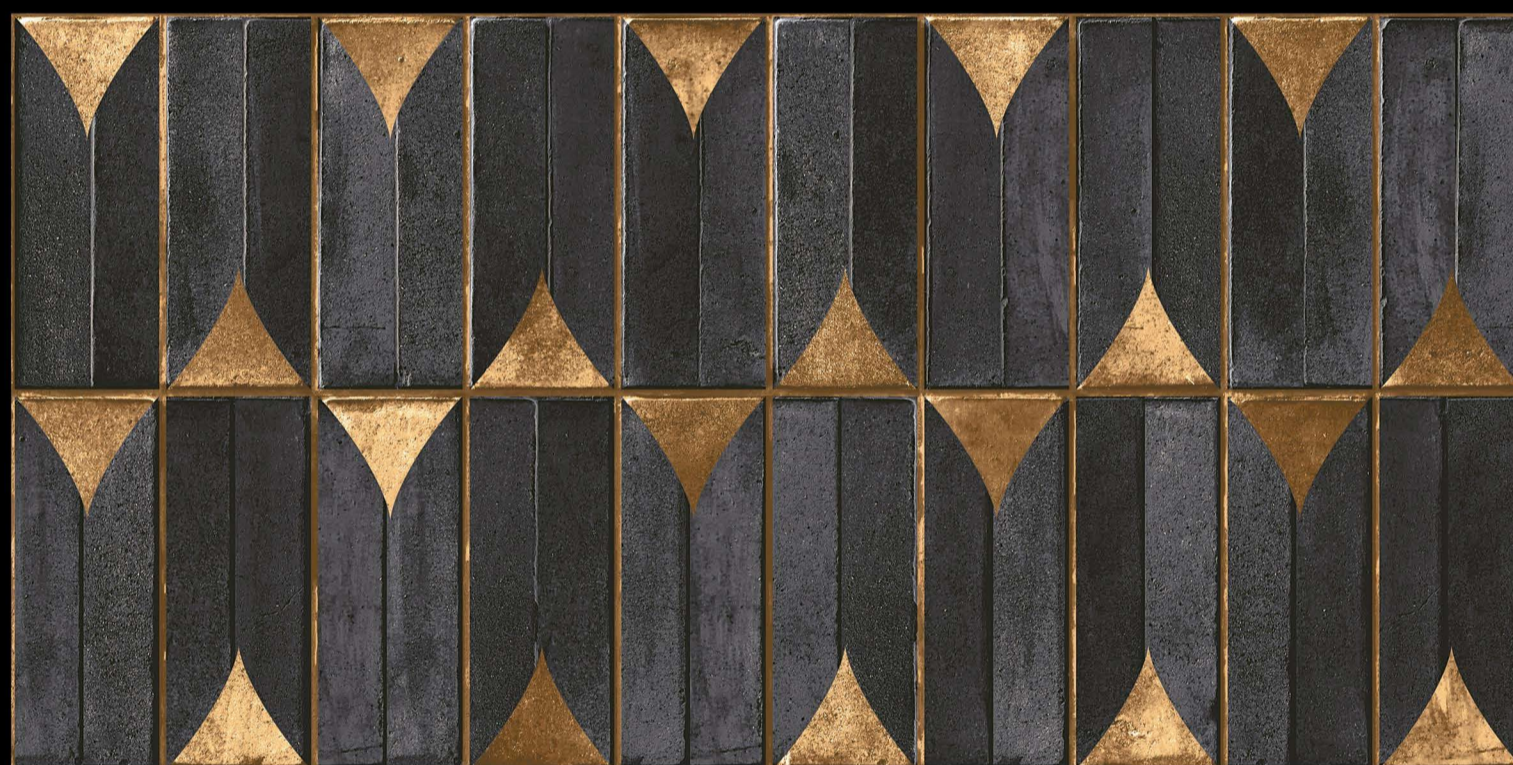

Glossy / Matt Finish

SM-2002

digital wall tiles

300 x 600 mm