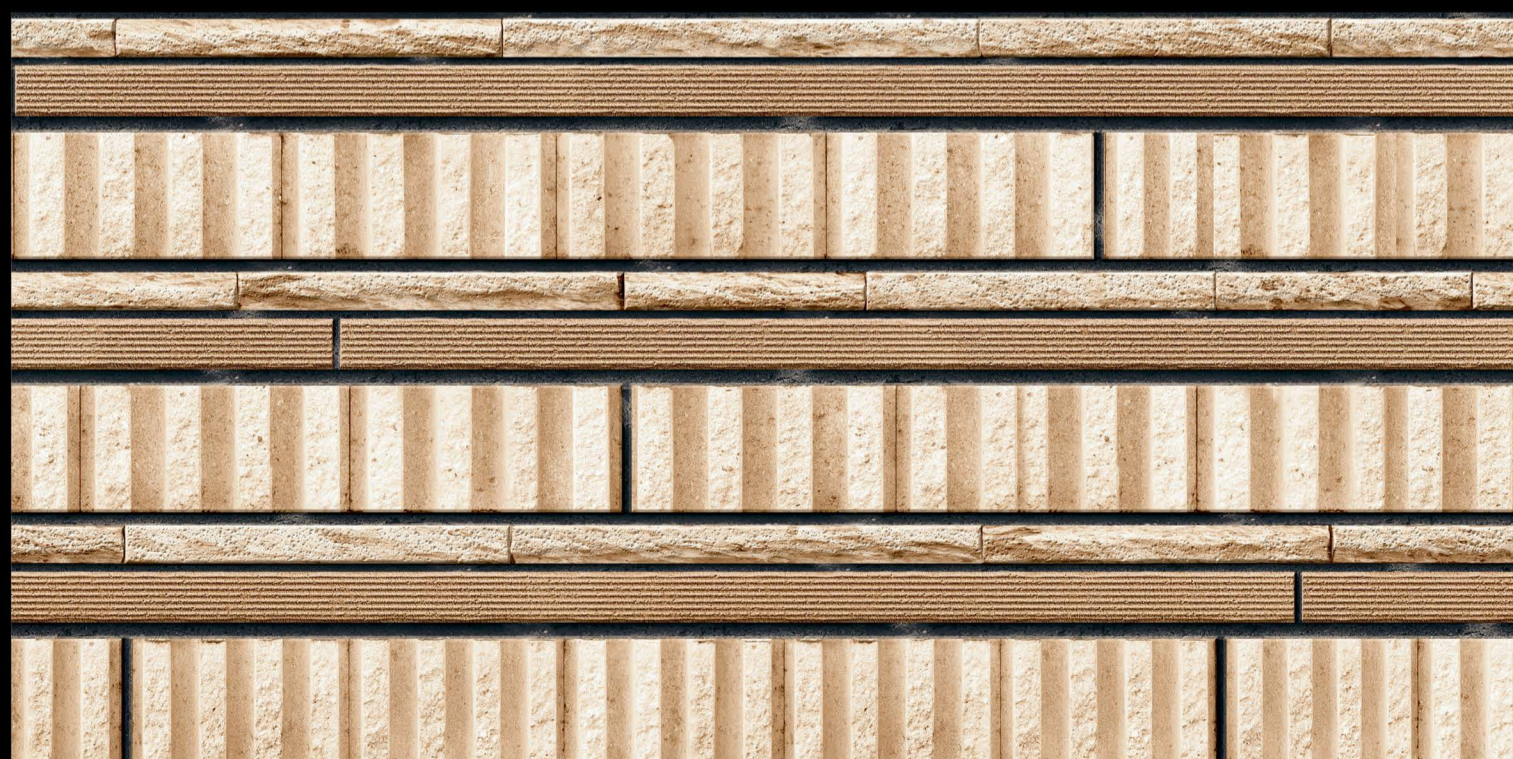

Glossy / Matt Finish

SM-2033