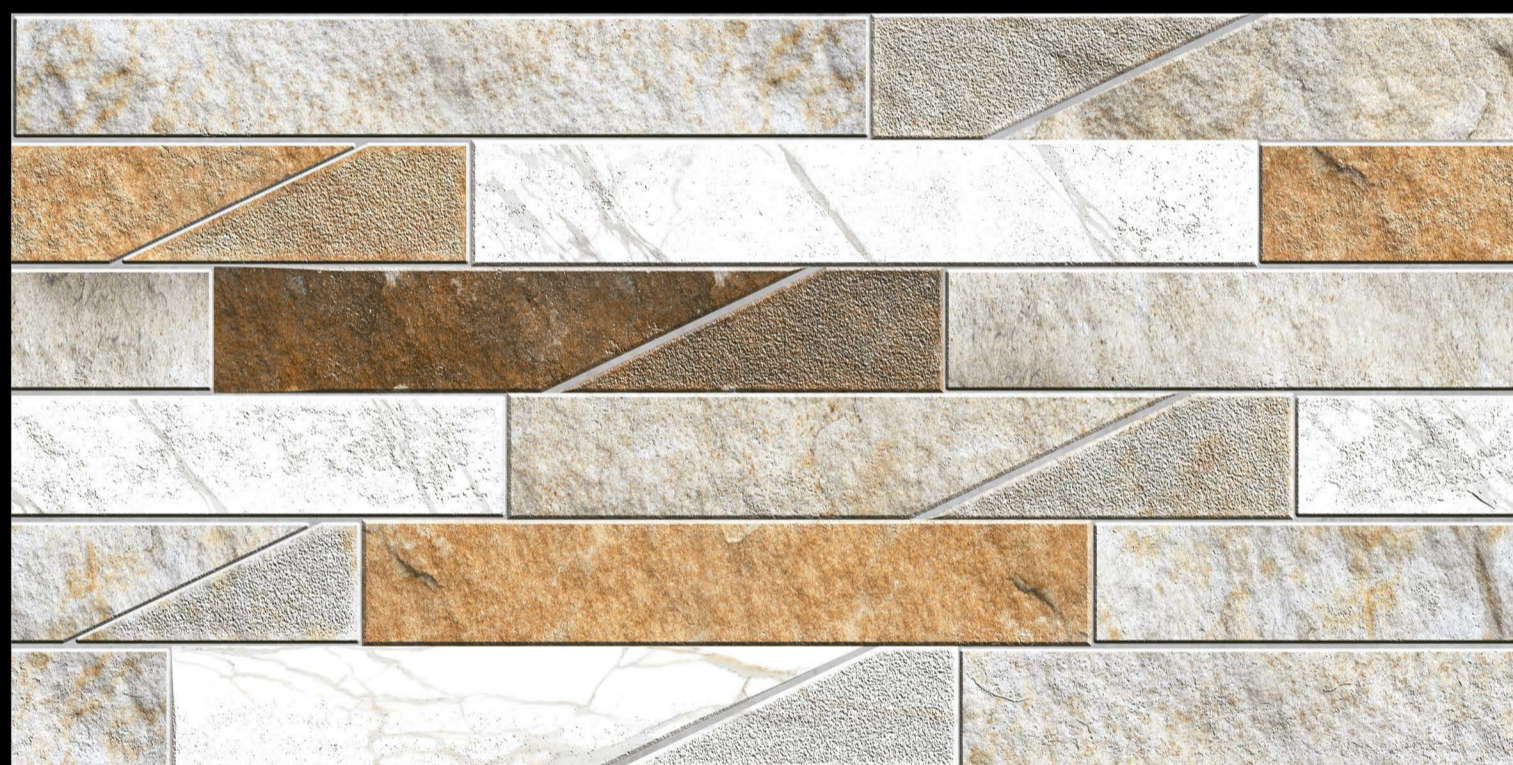

SM-2010

SM-2011