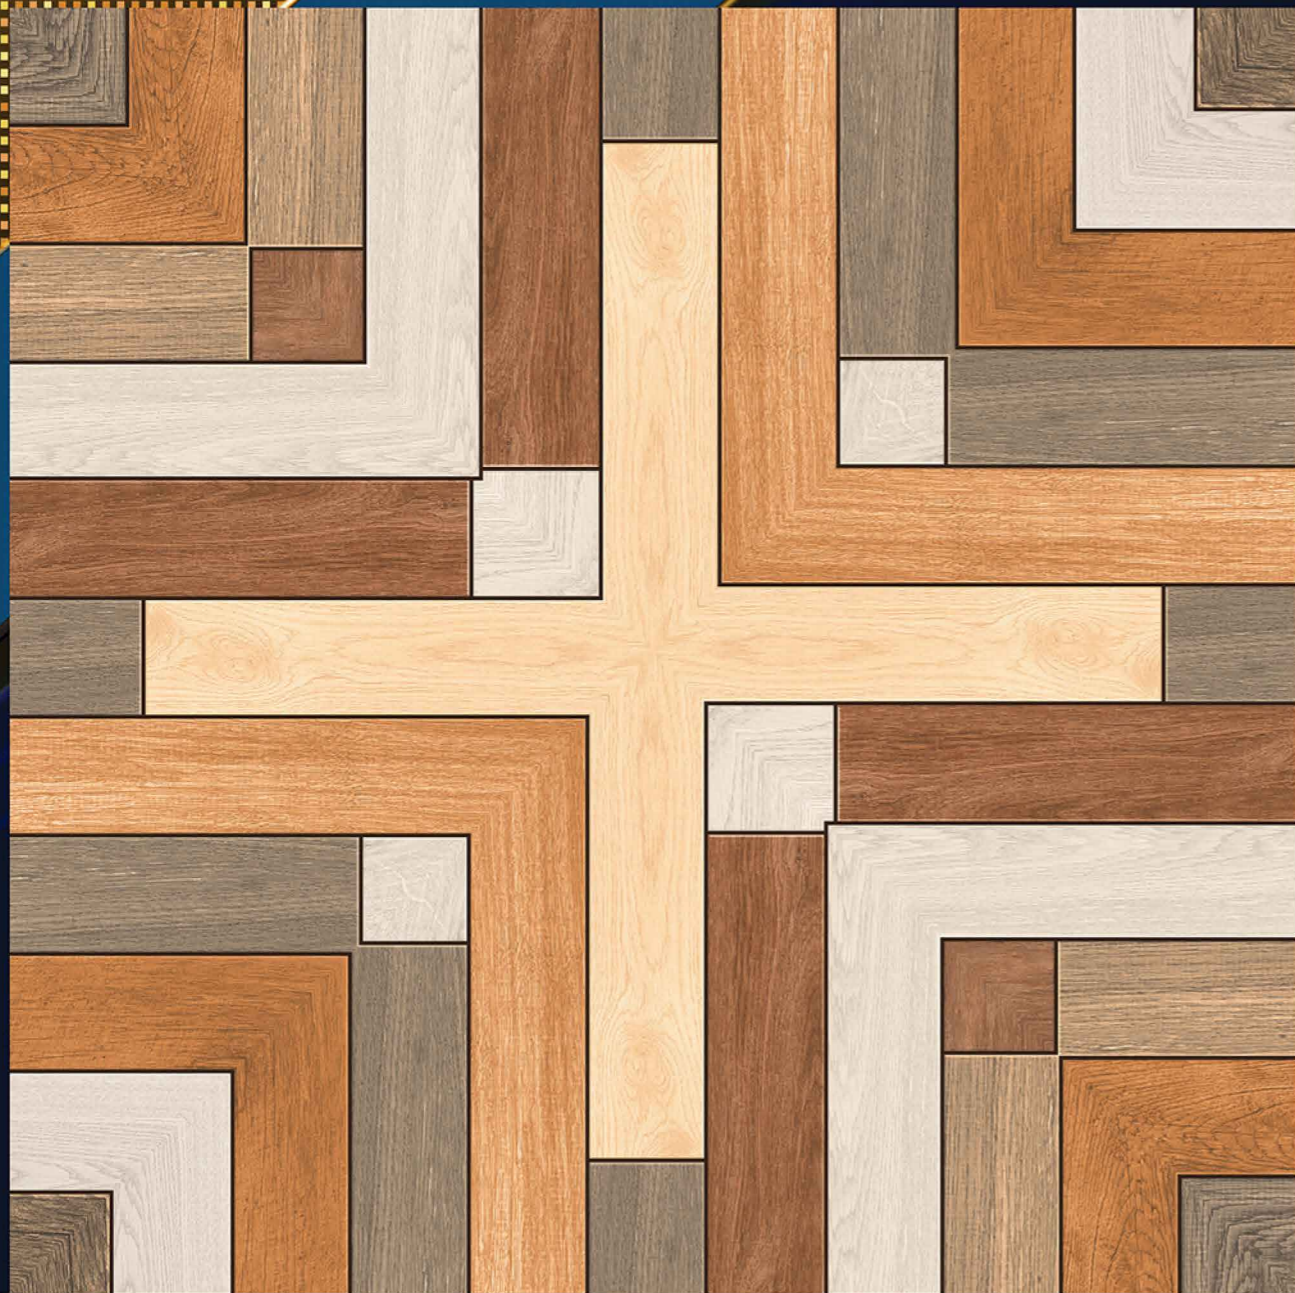

DESIGN

9076

RUSTIC STRIP WOOD

“ The surface of happiness ”

P
G
V
T
G
V
T

6
0
0

X600MM