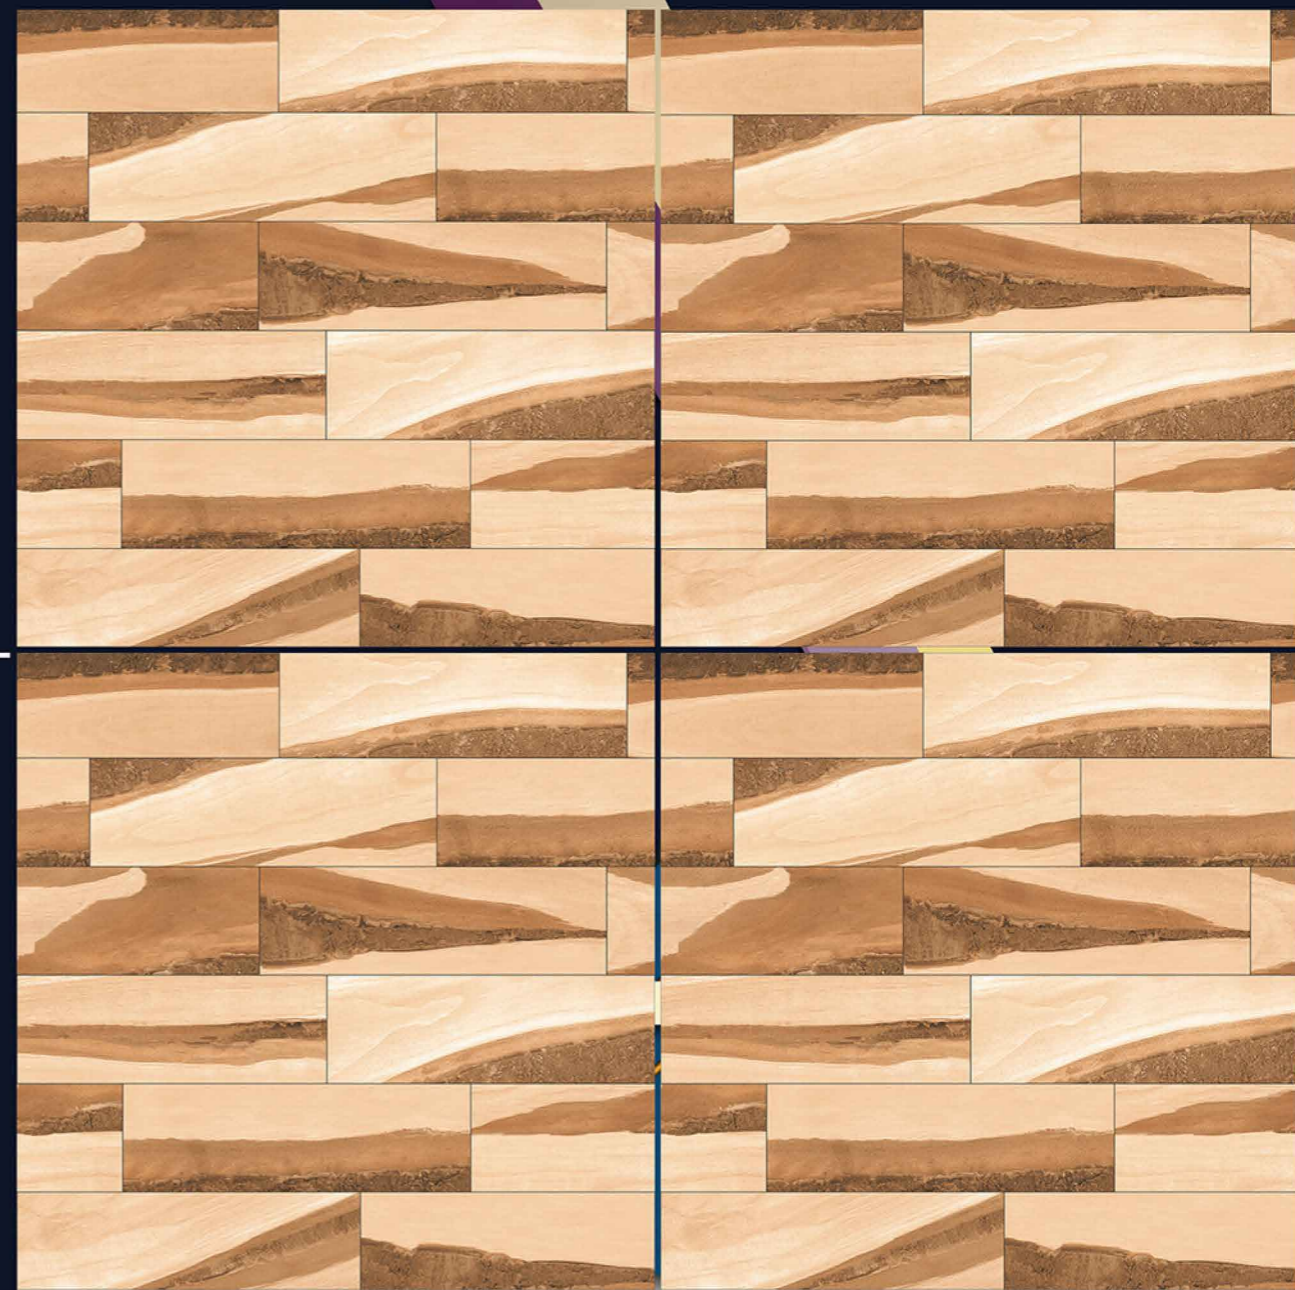

DESIGN

9090

RUSTIC STRIP WOOD

“ The surface of happiness ”

LOMOLY
ceramic

P
G
V
T
G
V
T

6
0
0

X600MM