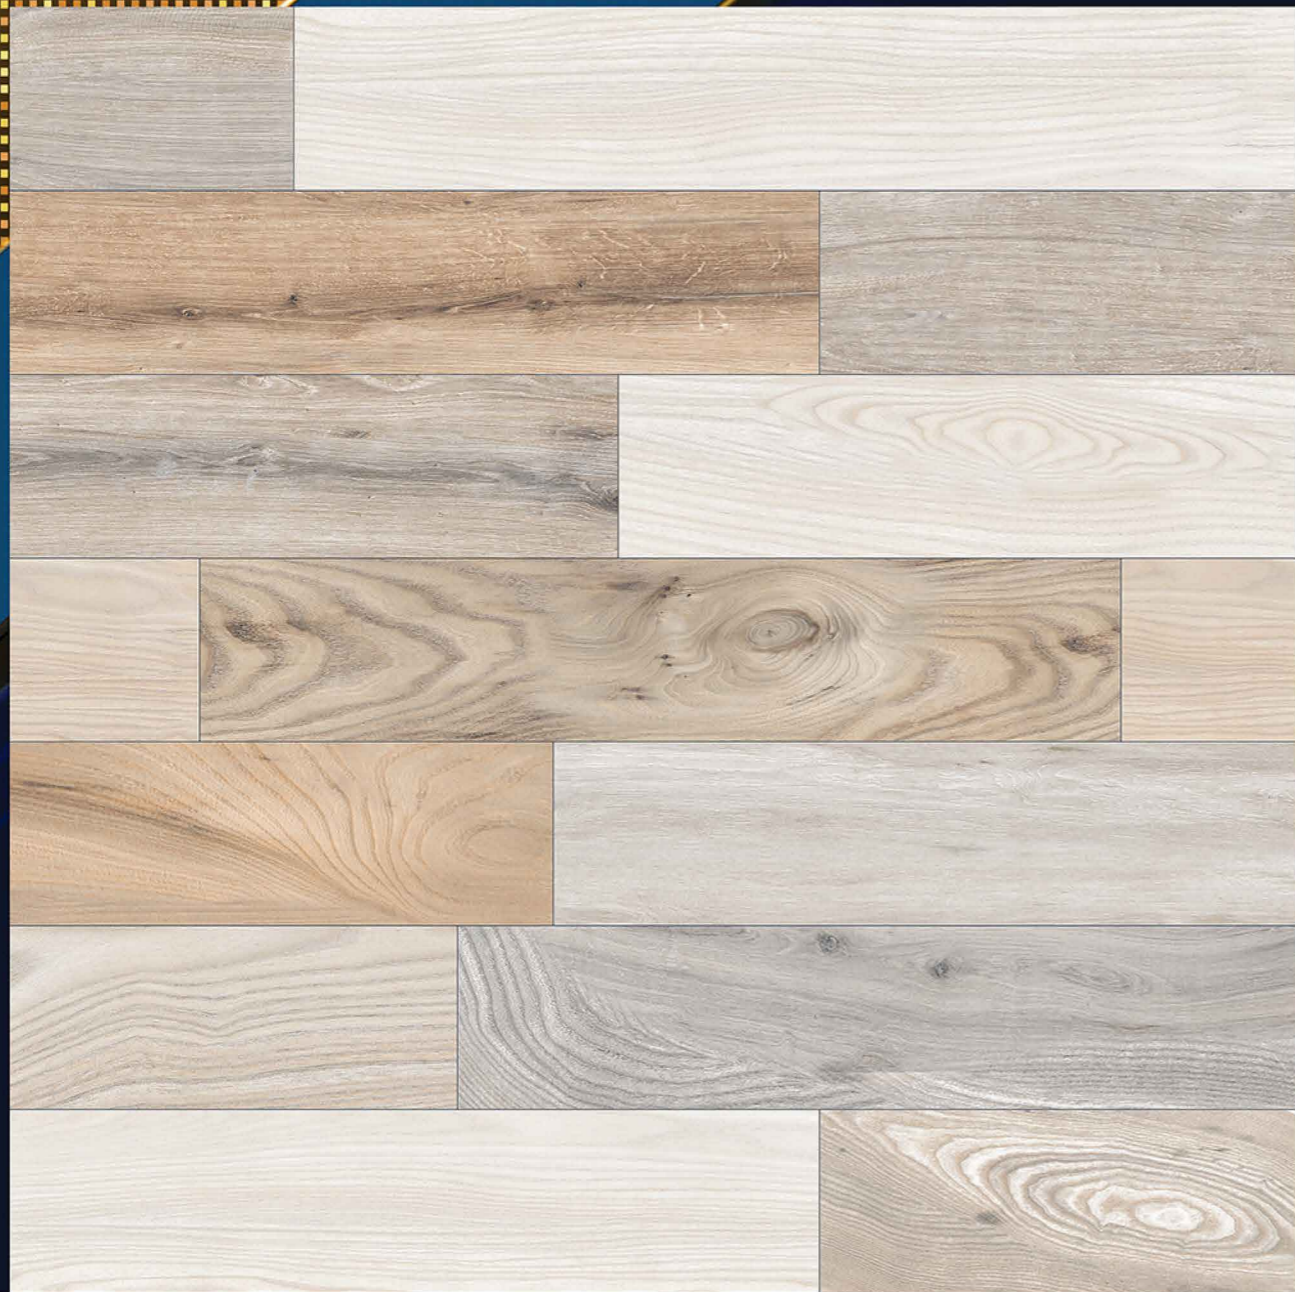

DESIGN

9070

RUSTIC STRIP WOOD

“ The surface of happiness ”

P
G
V
T
G
V
T

6
0
0

X600MM