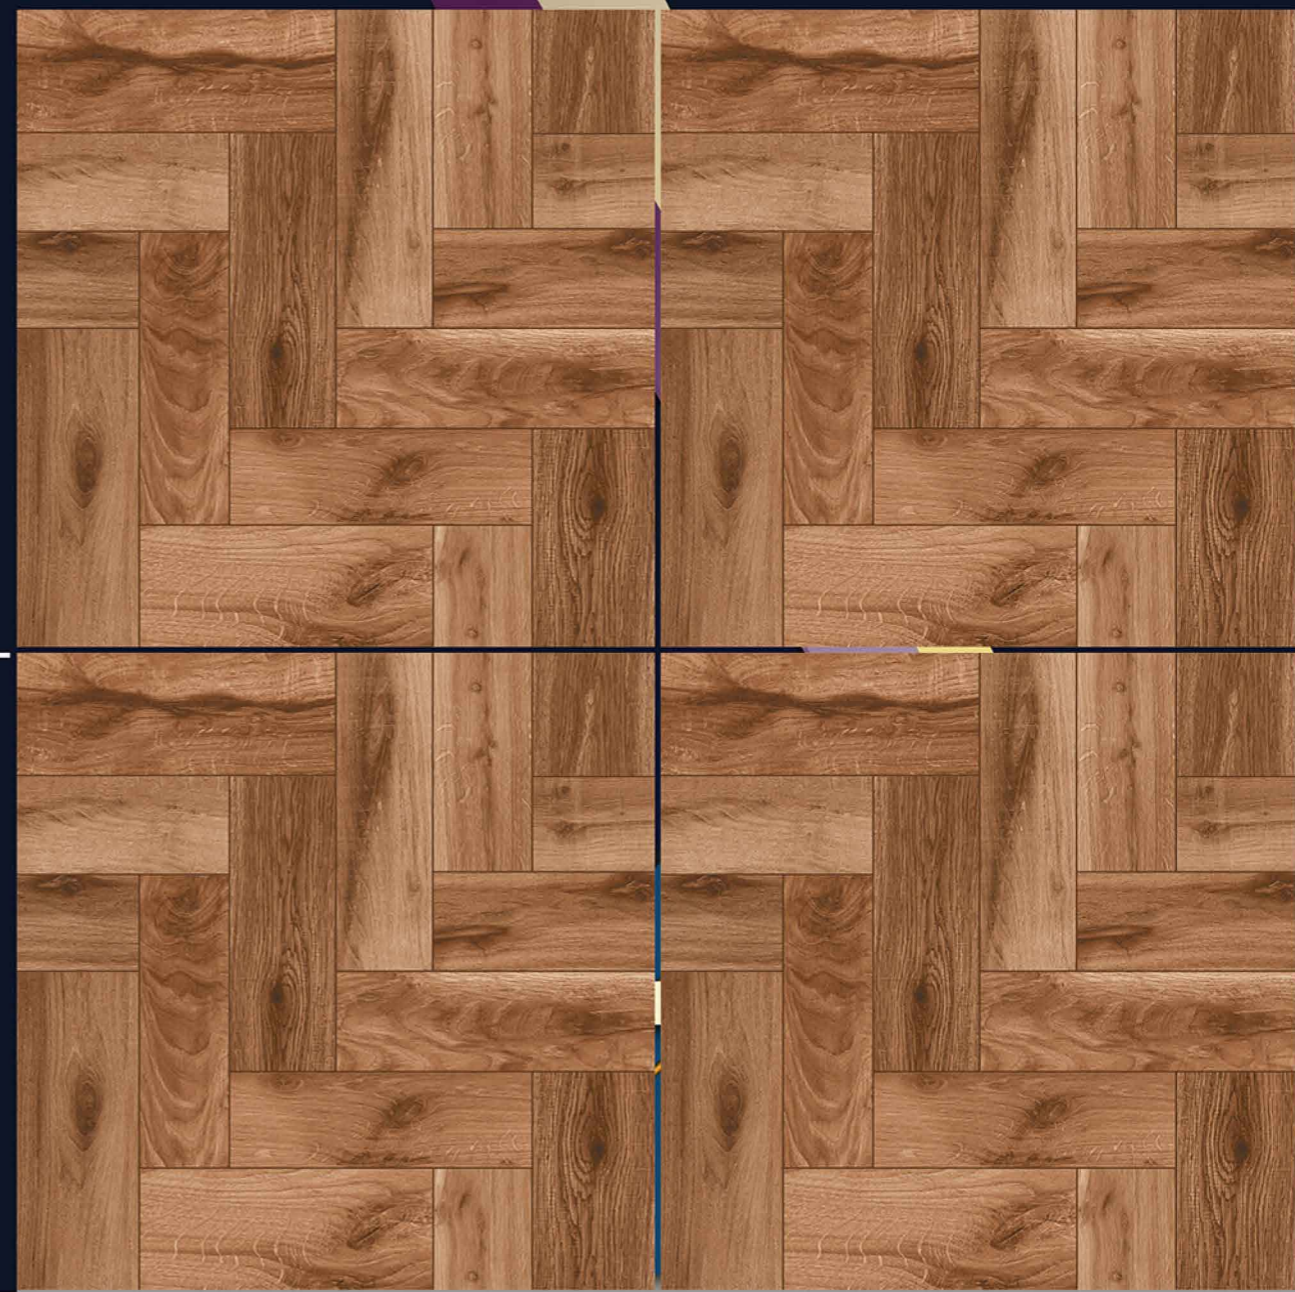

DESIGN

9066

RUSTIC STRIP WOOD

“ The surface of happiness ”

P
G
V
T
G
V
T

6
0
0

X600MM