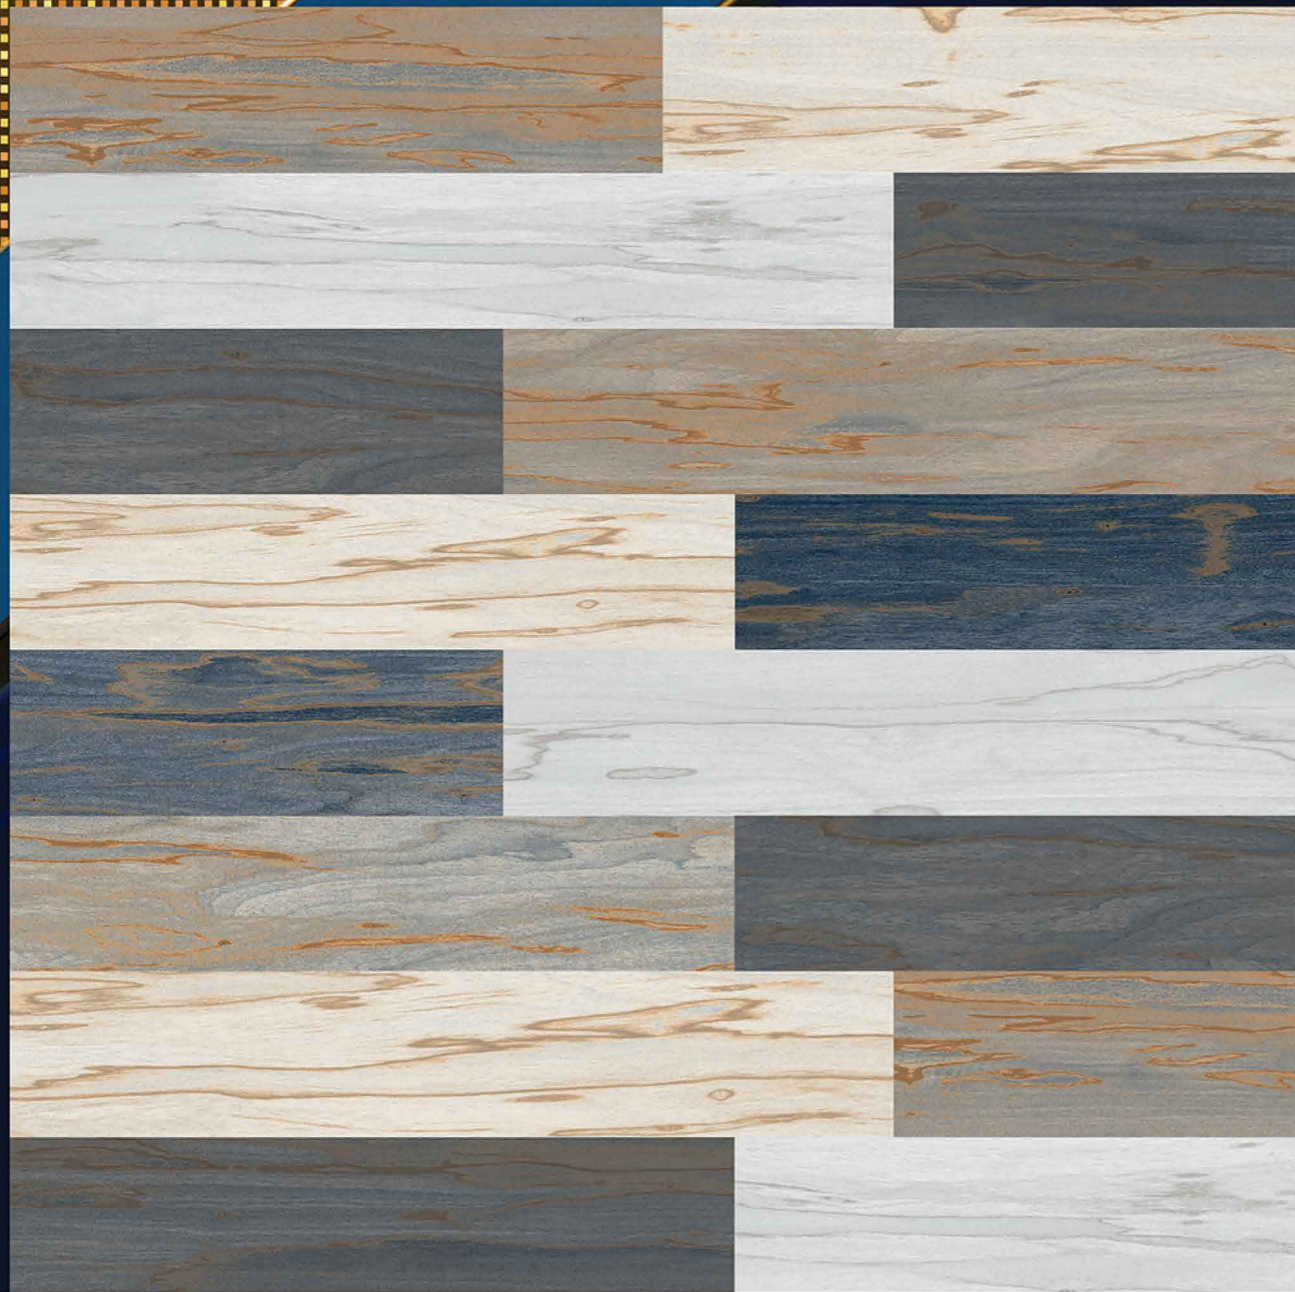

DESIGN

9027

RUSTIC STRIP WOOD

“ The surface of happiness ”

LOMOLY
ceramic

P
G
V
T
G
V
T

6
0
0

X600MM