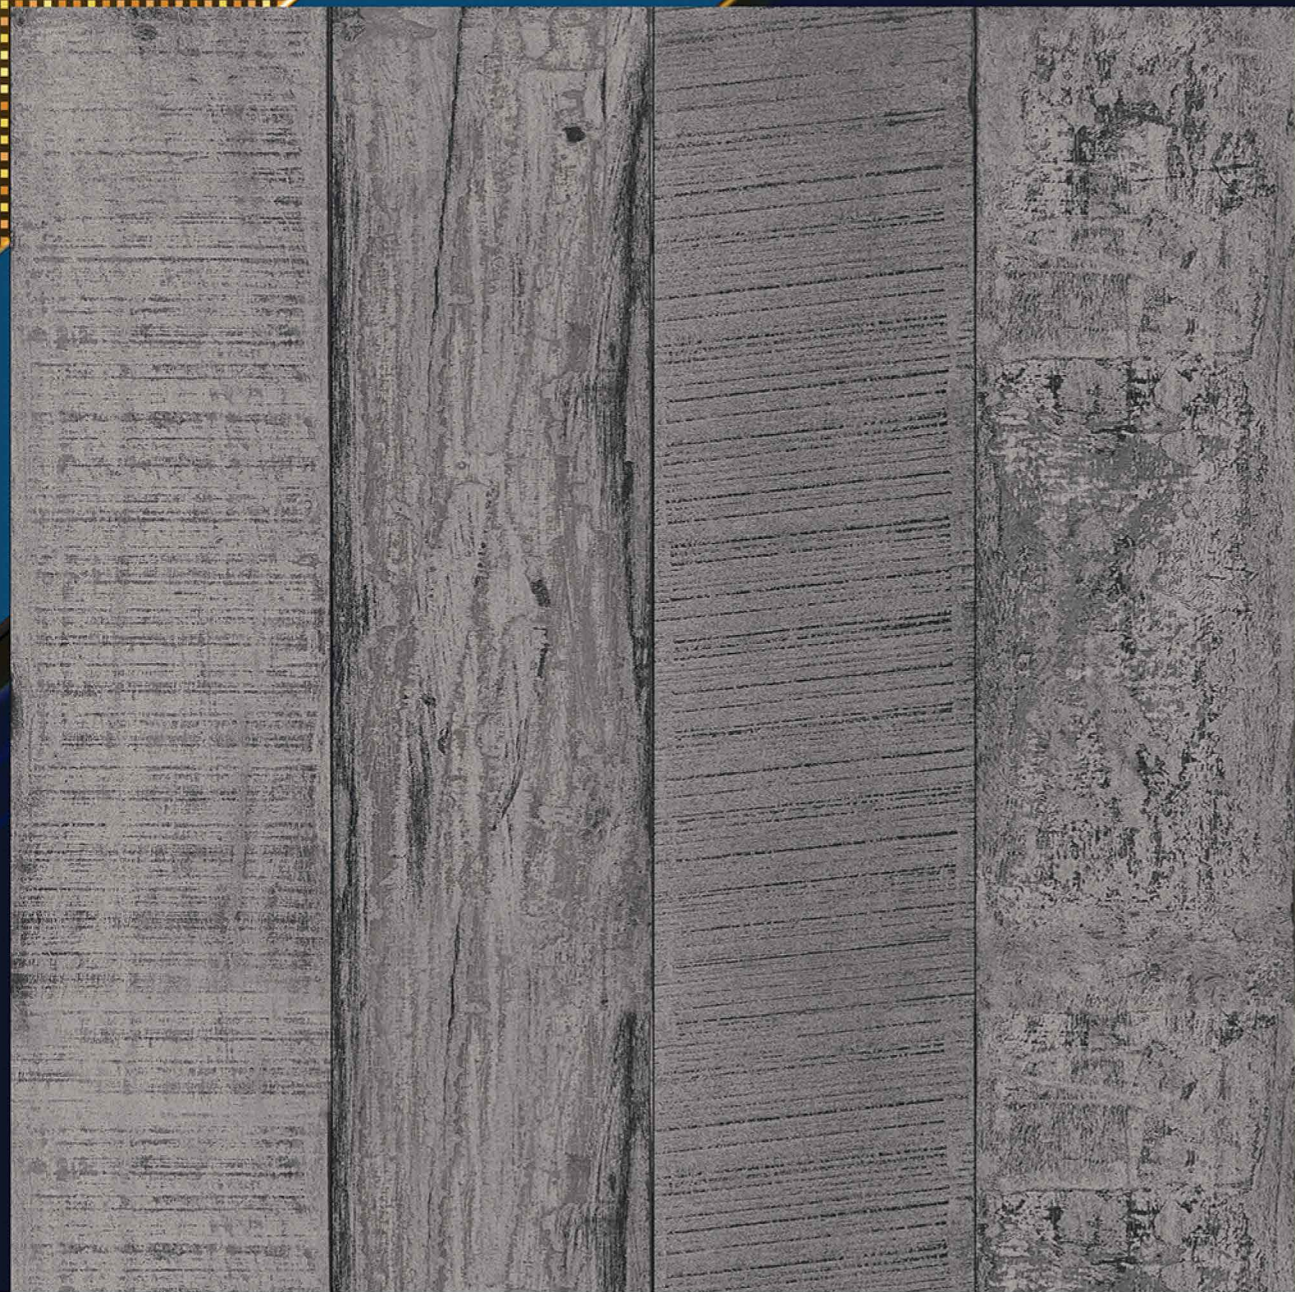

DESIGN

9050

RUSTIC STRIP WOOD

“ The surface of happiness ”

P
G
V
T
G
V
T

6
0
0

X600MM