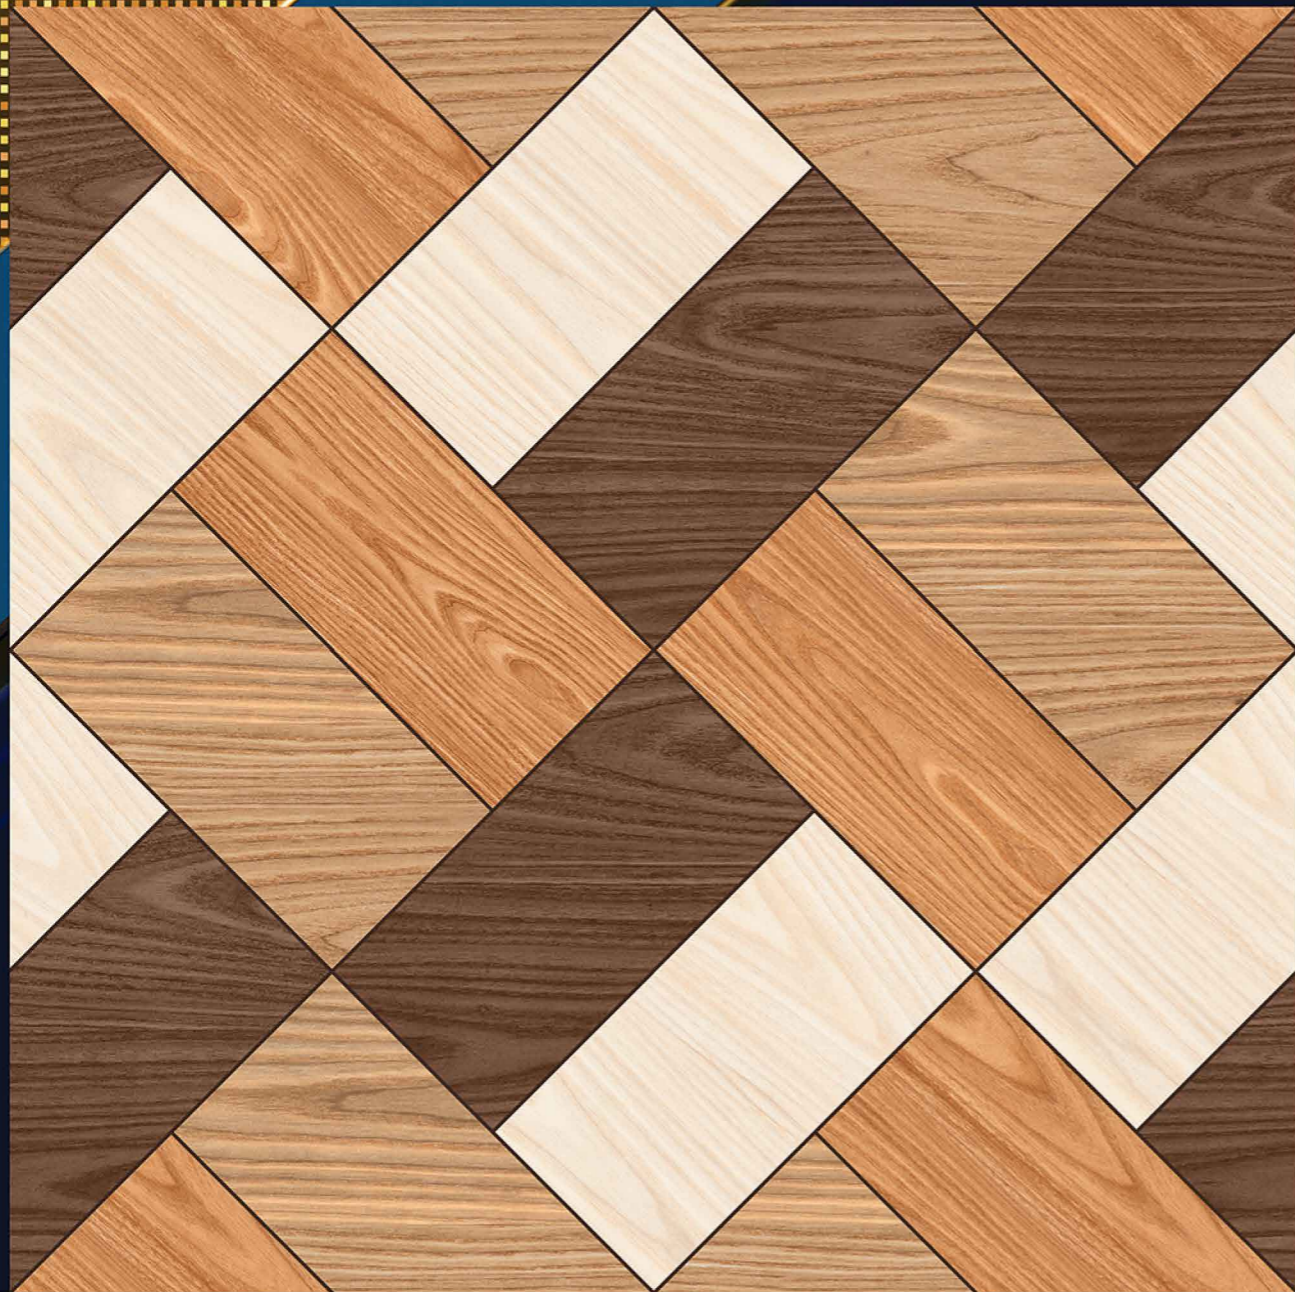

DESIGN

9082

RUSTIC STRIP WOOD

“ The surface of happiness ”

P
G
V
T
G
V
T

6
0
0

X600MM