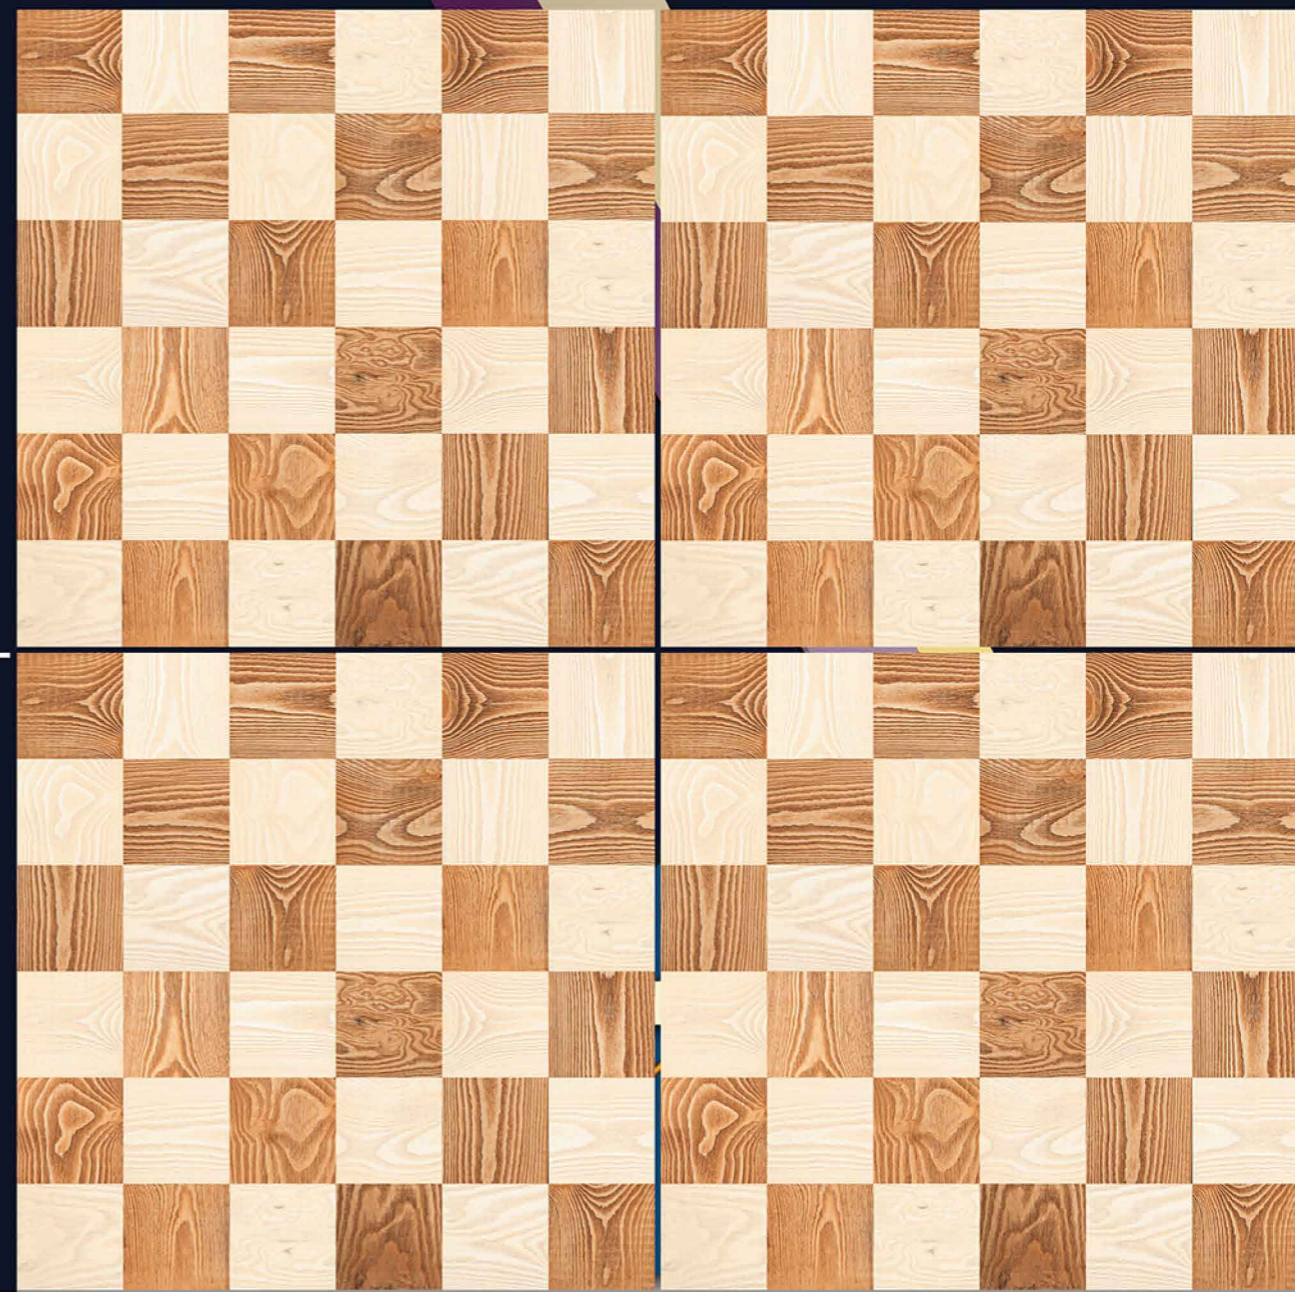

DESIGN

9086

RUSTIC STRIP WOOD

“ The surface of happiness ”

P
G
V
T
G
V
T

6
0
0

X600MM