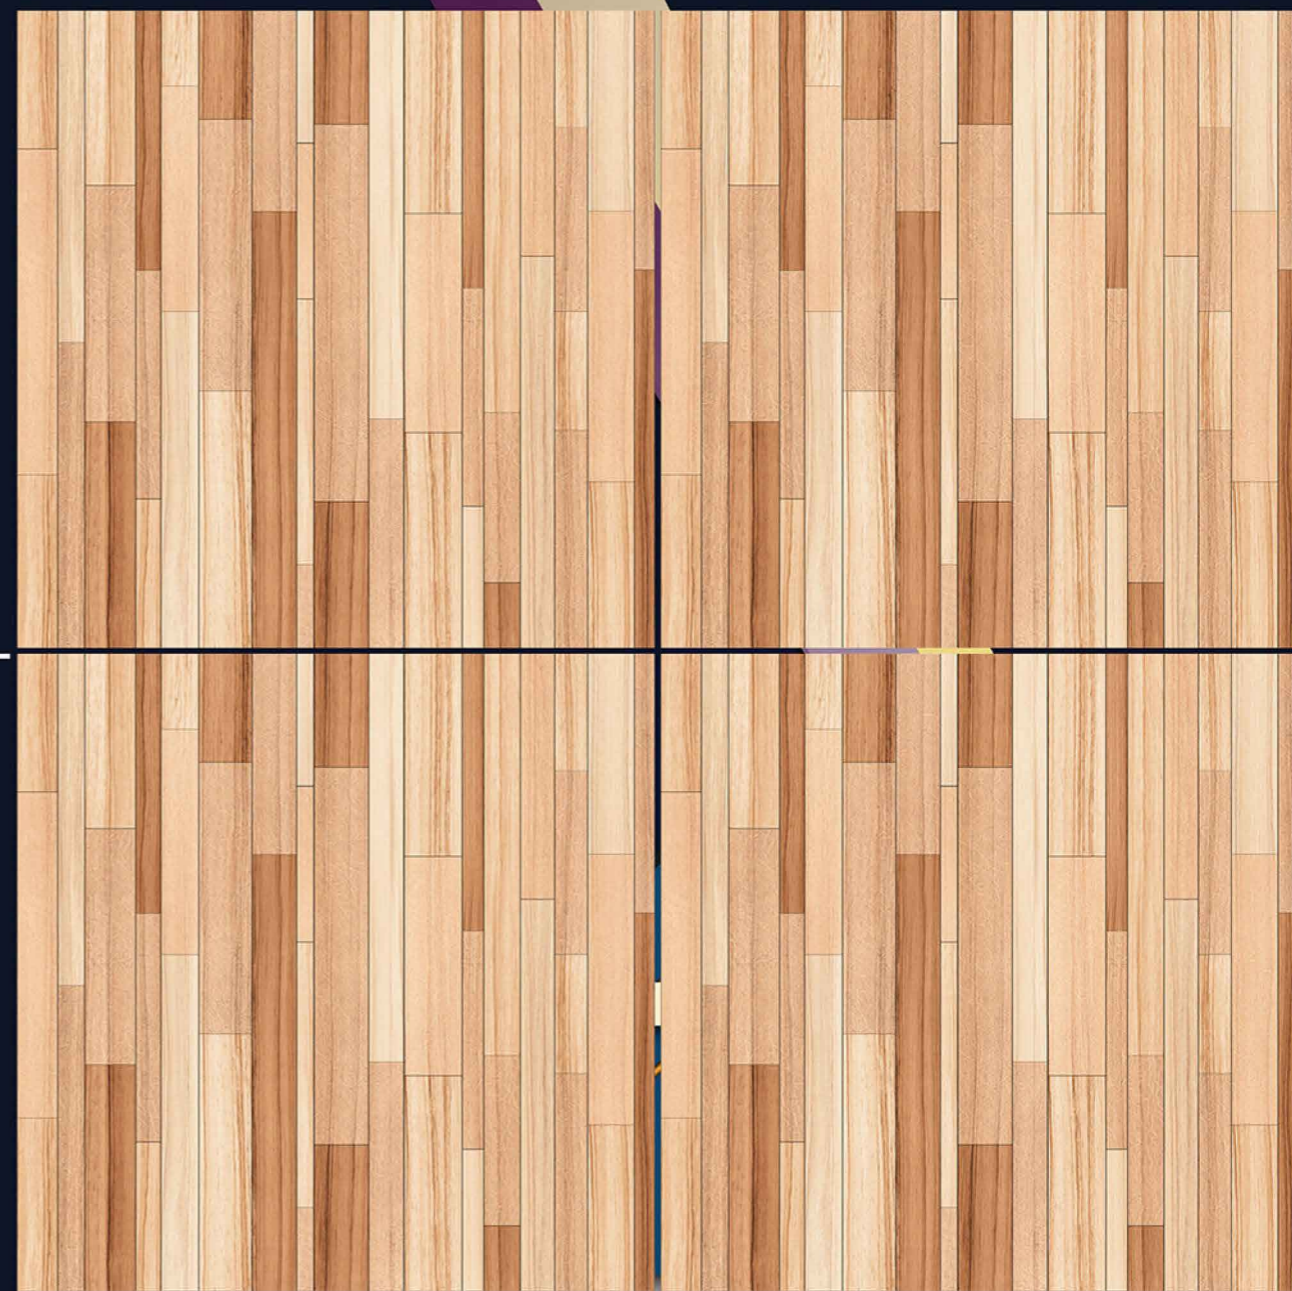

DESIGN

9058

RUSTIC STRIP WOOD

“ The surface of happiness ”

P G V T
G
V
T

6
0
0

X 6 0 0 M M