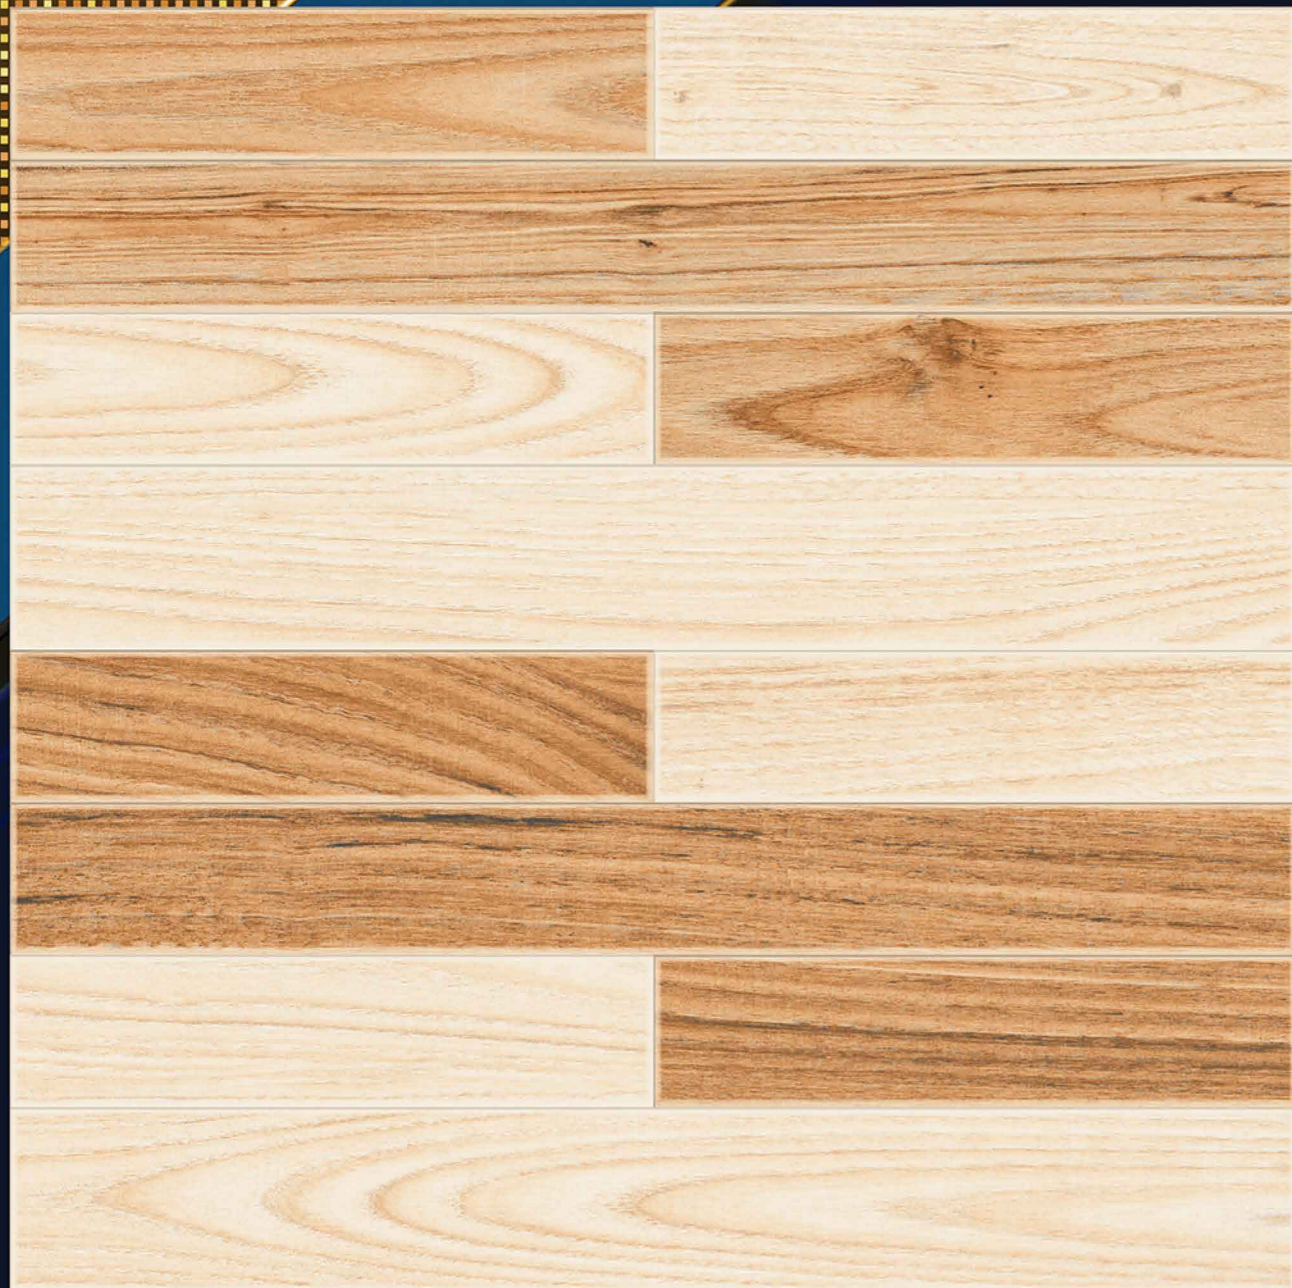

DESIGN

9011

RUSTIC STRIP WOOD

“ The surface of happiness ”

P
G
V
T
G
V
T

6
0
0

X600MM