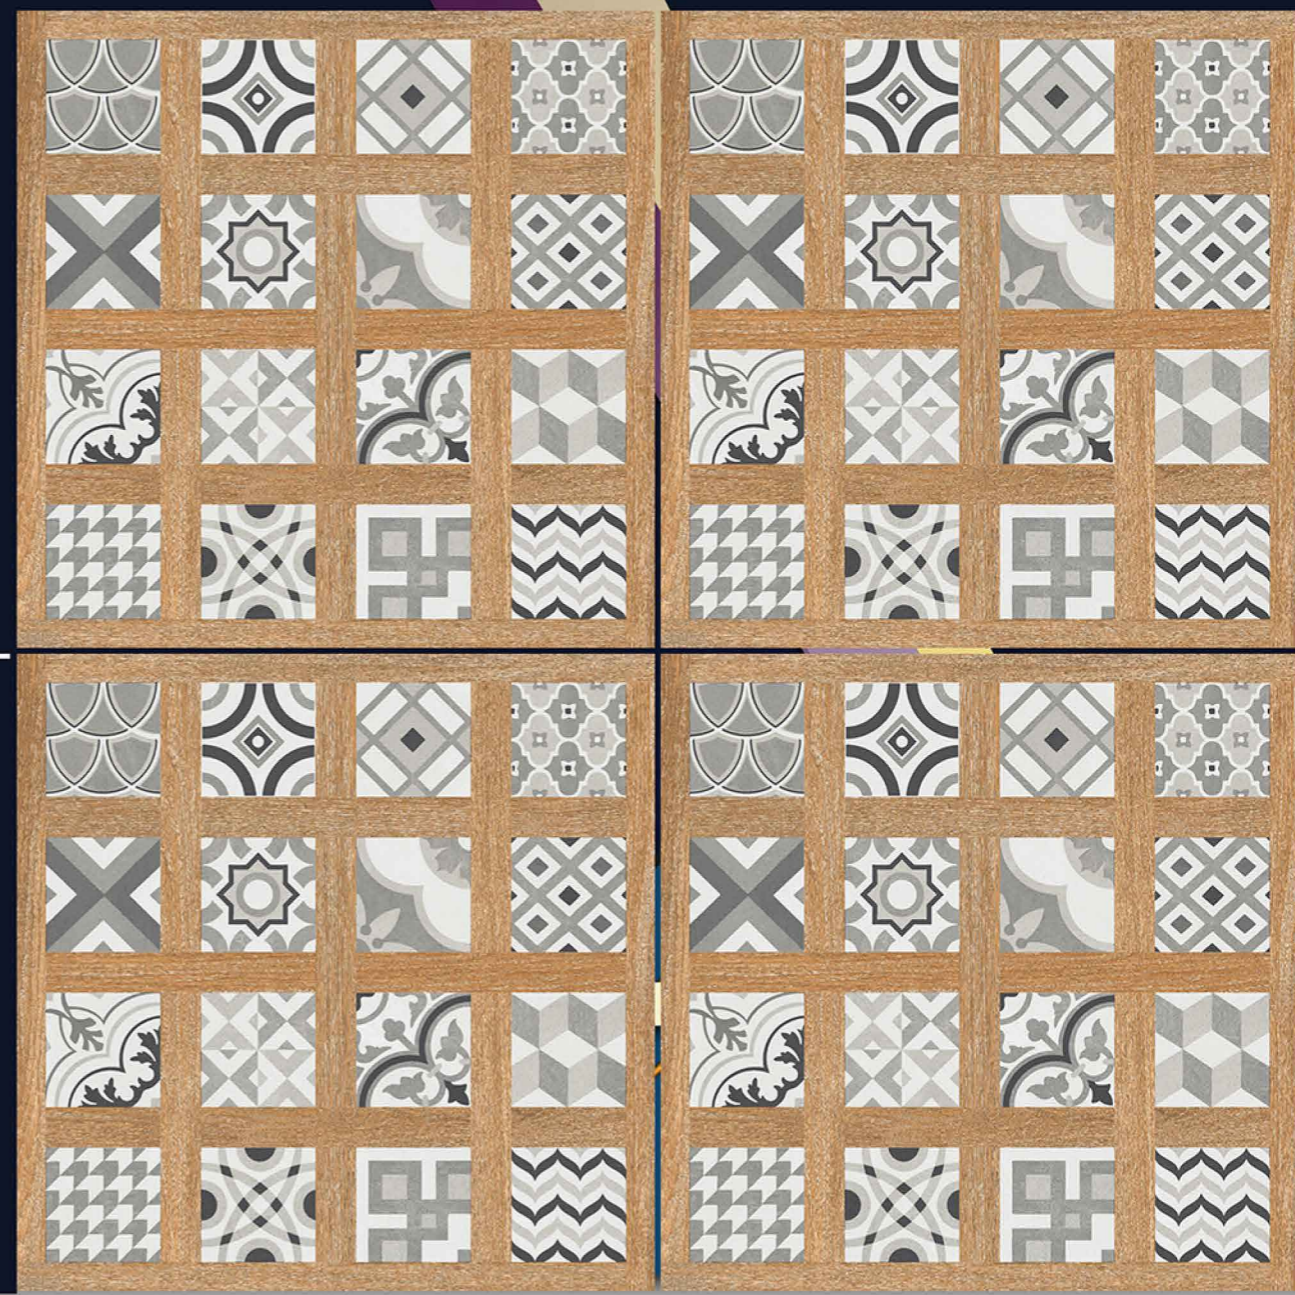

RUSTIC STRIP WOOD

“ The surface of happiness ”

PGVT
GVT

600

X600MM