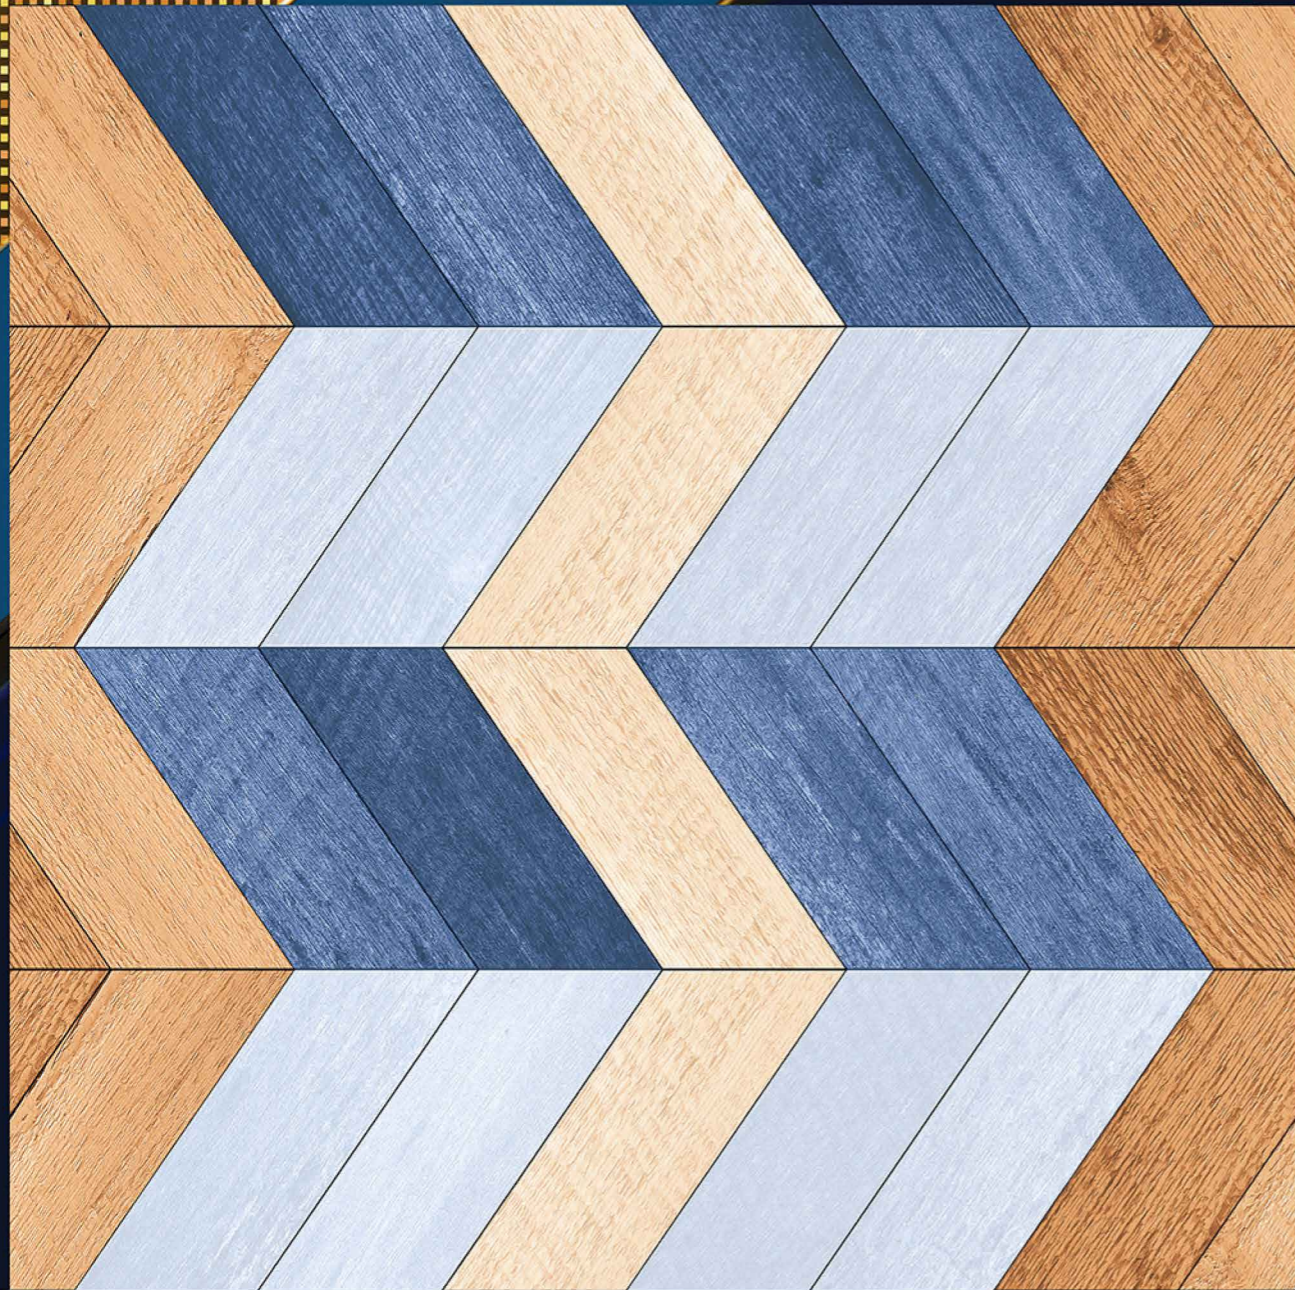

DESIGN

9074

RUSTIC STRIP WOOD

“ The surface of happiness ”

P
G
V
T
G
V
T

6
0
0

X600MM