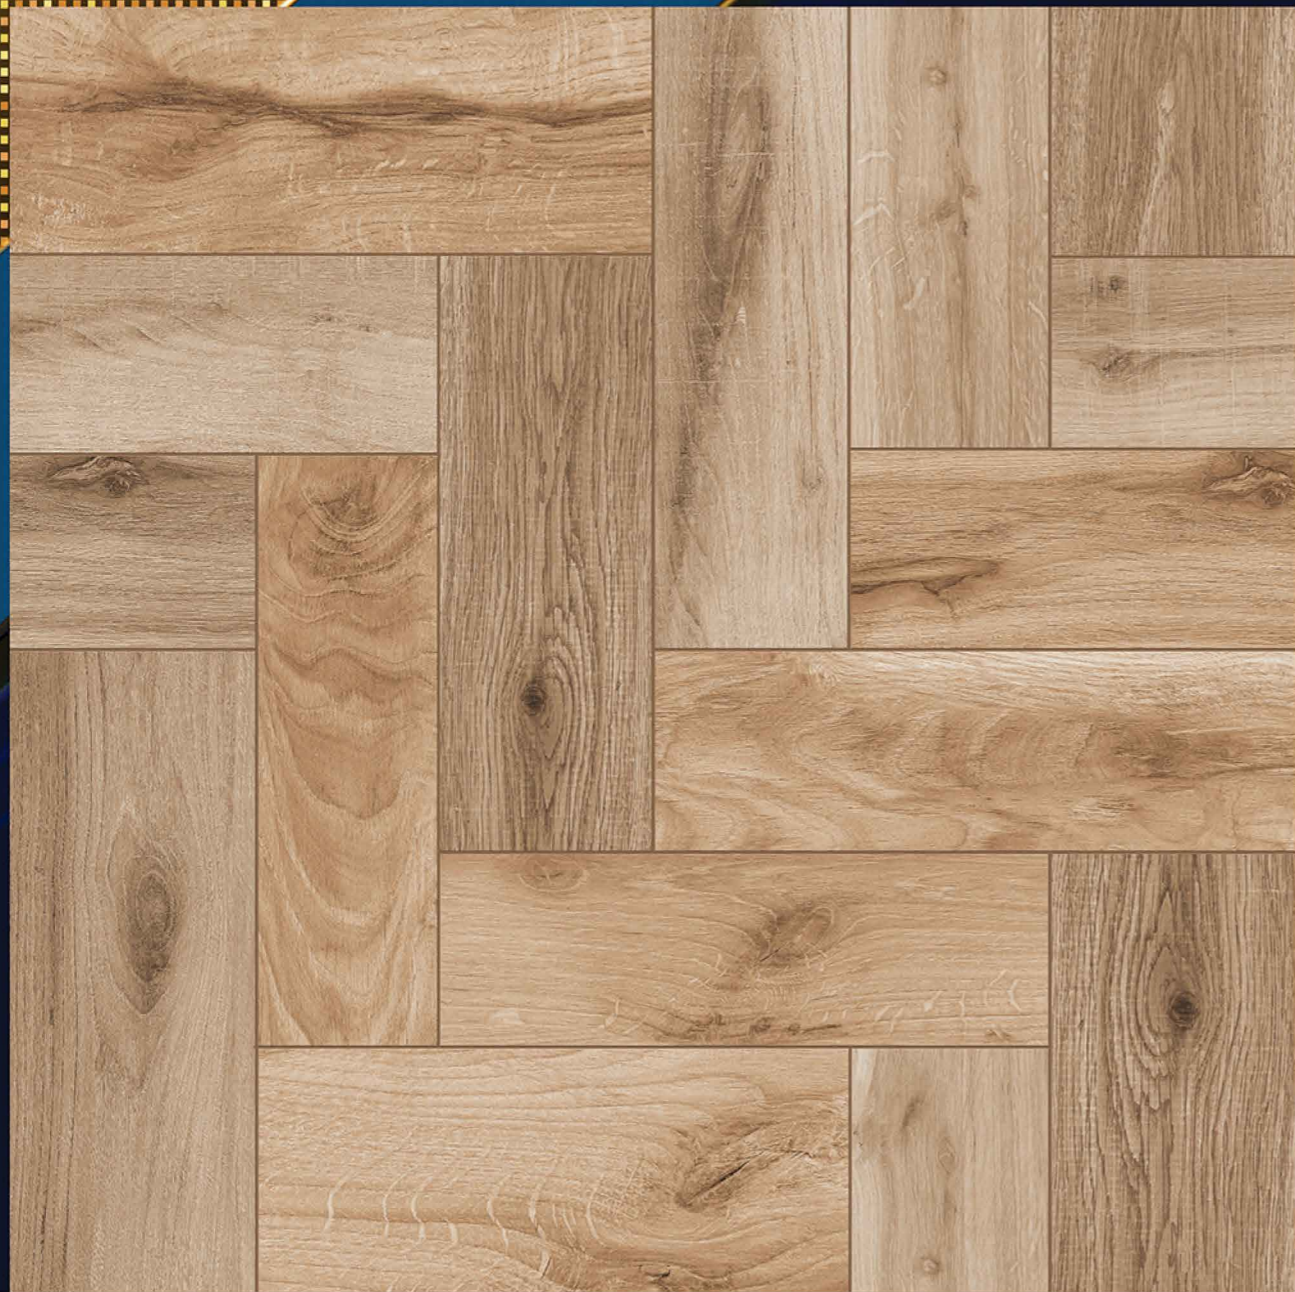

DESIGN

9065

RUSTIC STRIP WOOD

“ The surface of happiness ”

P
G
V
T
G
V
T

6
0
0

X600MM