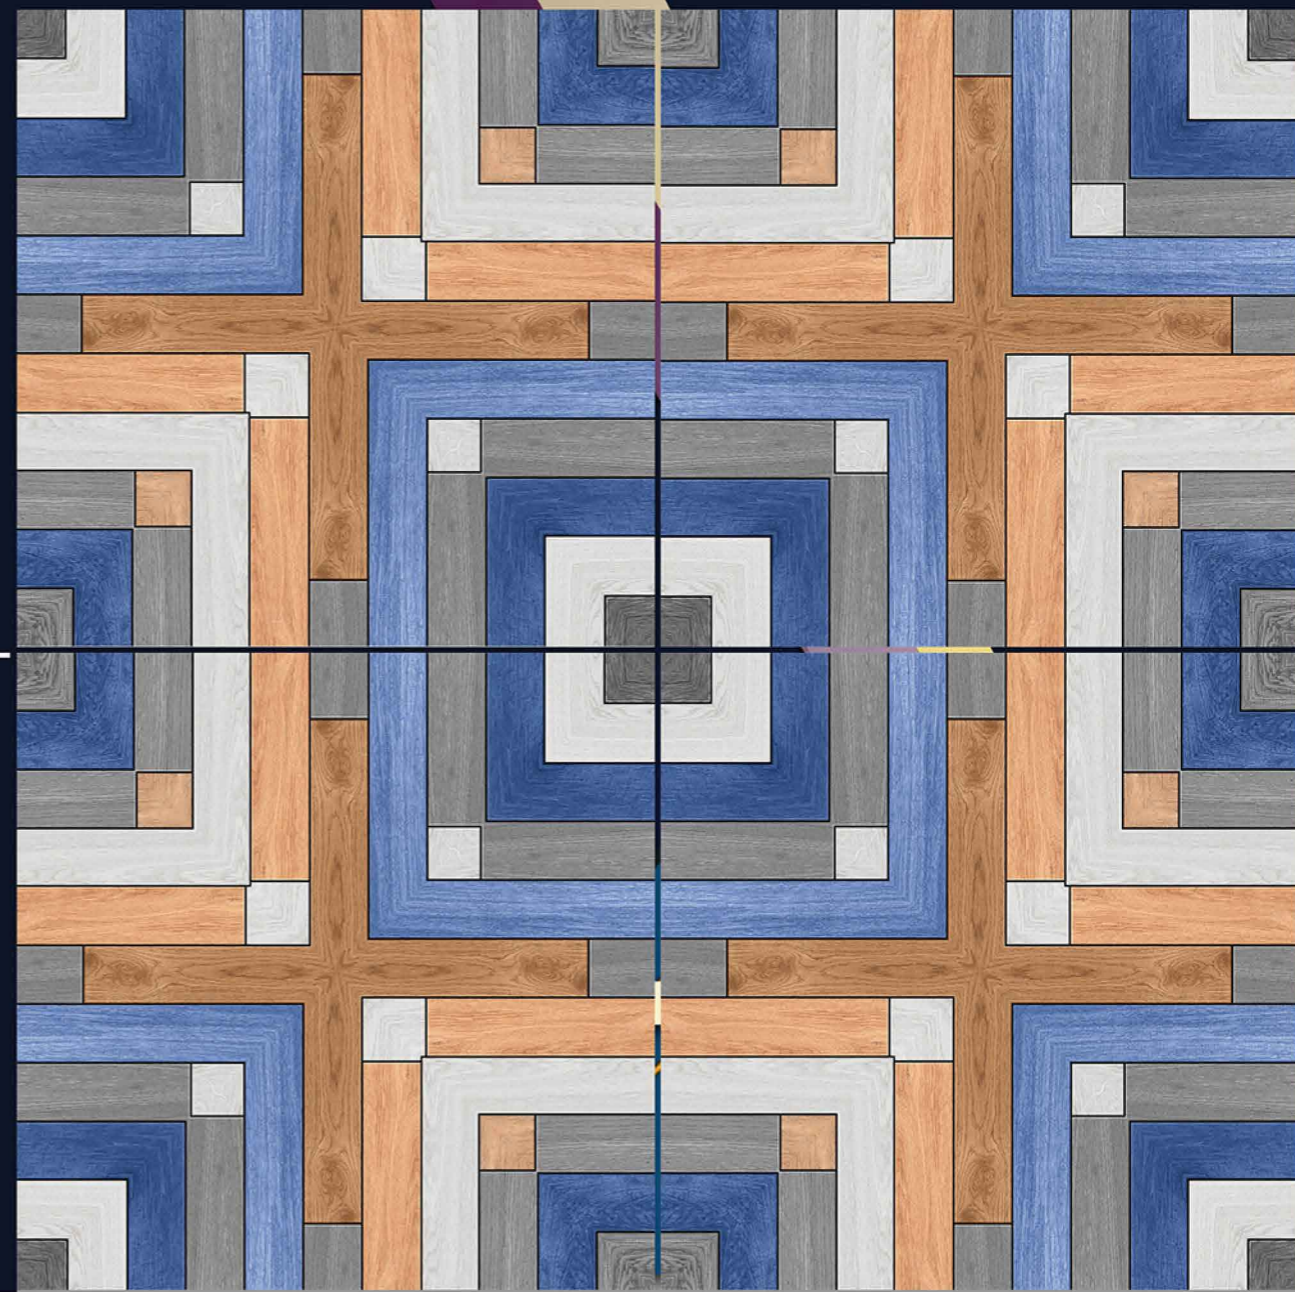

DESIGN

9073

RUSTIC STRIP WOOD

“ The surface of happiness ”

P
G
V
T
G
V
T

6
0
0

X600MM