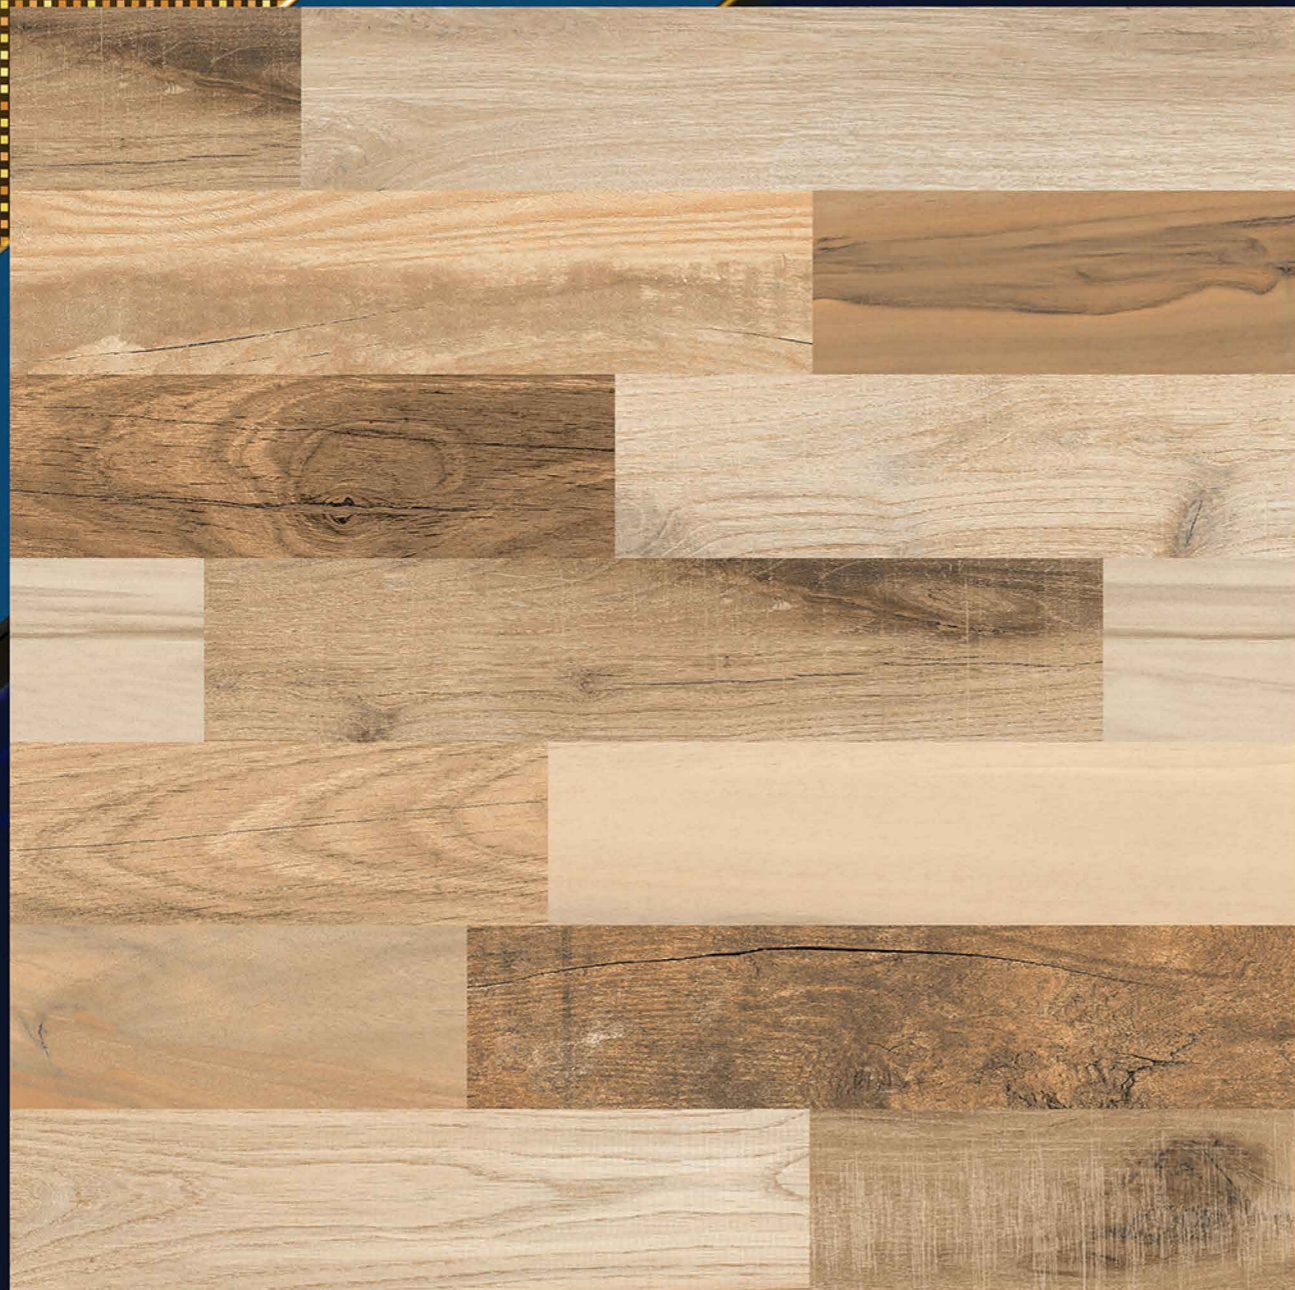

DESIGN

9026

RUSTIC STRIP WOOD

“ The surface of happiness ”

PGVT
GVT
T

6
0
0

X600MM