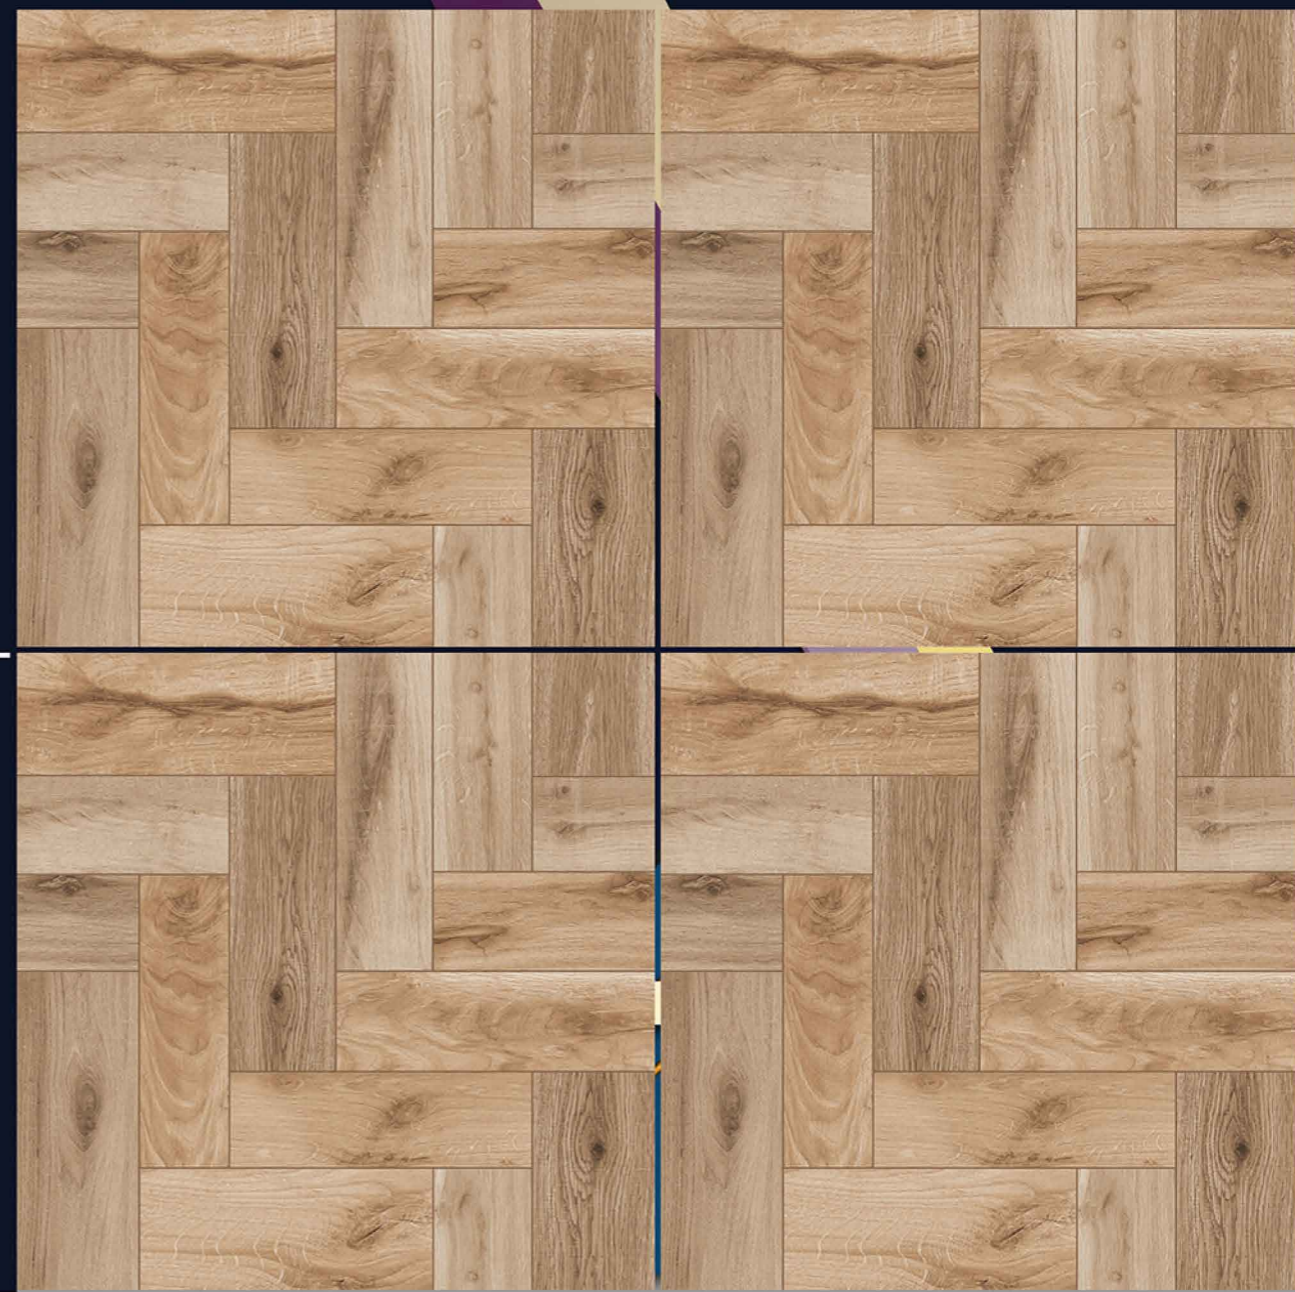

DESIGN

9065

RUSTIC STRIP WOOD

“ The surface of happiness ”

P
G
V
T
G
V
T

6
0
0

X600MM