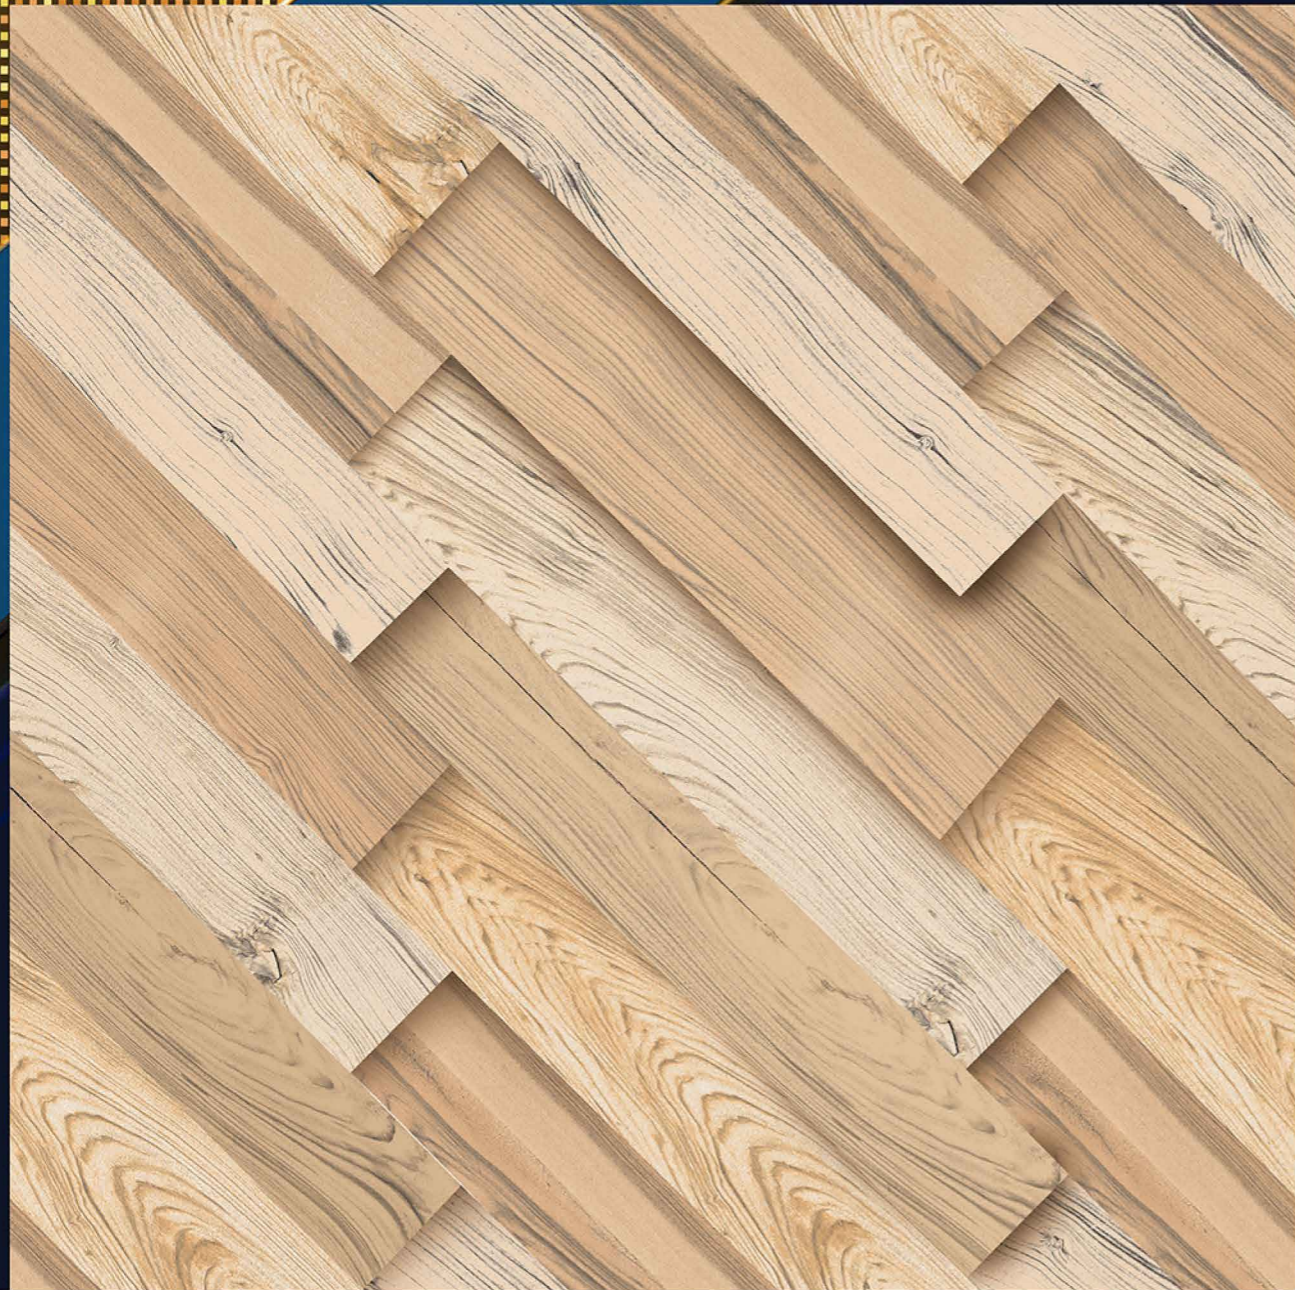

DESIGN

9022

RUSTIC STRIP WOOD

“ The surface of happiness ”

P
G
V
T
G
V
T

6
0
0

X600MM