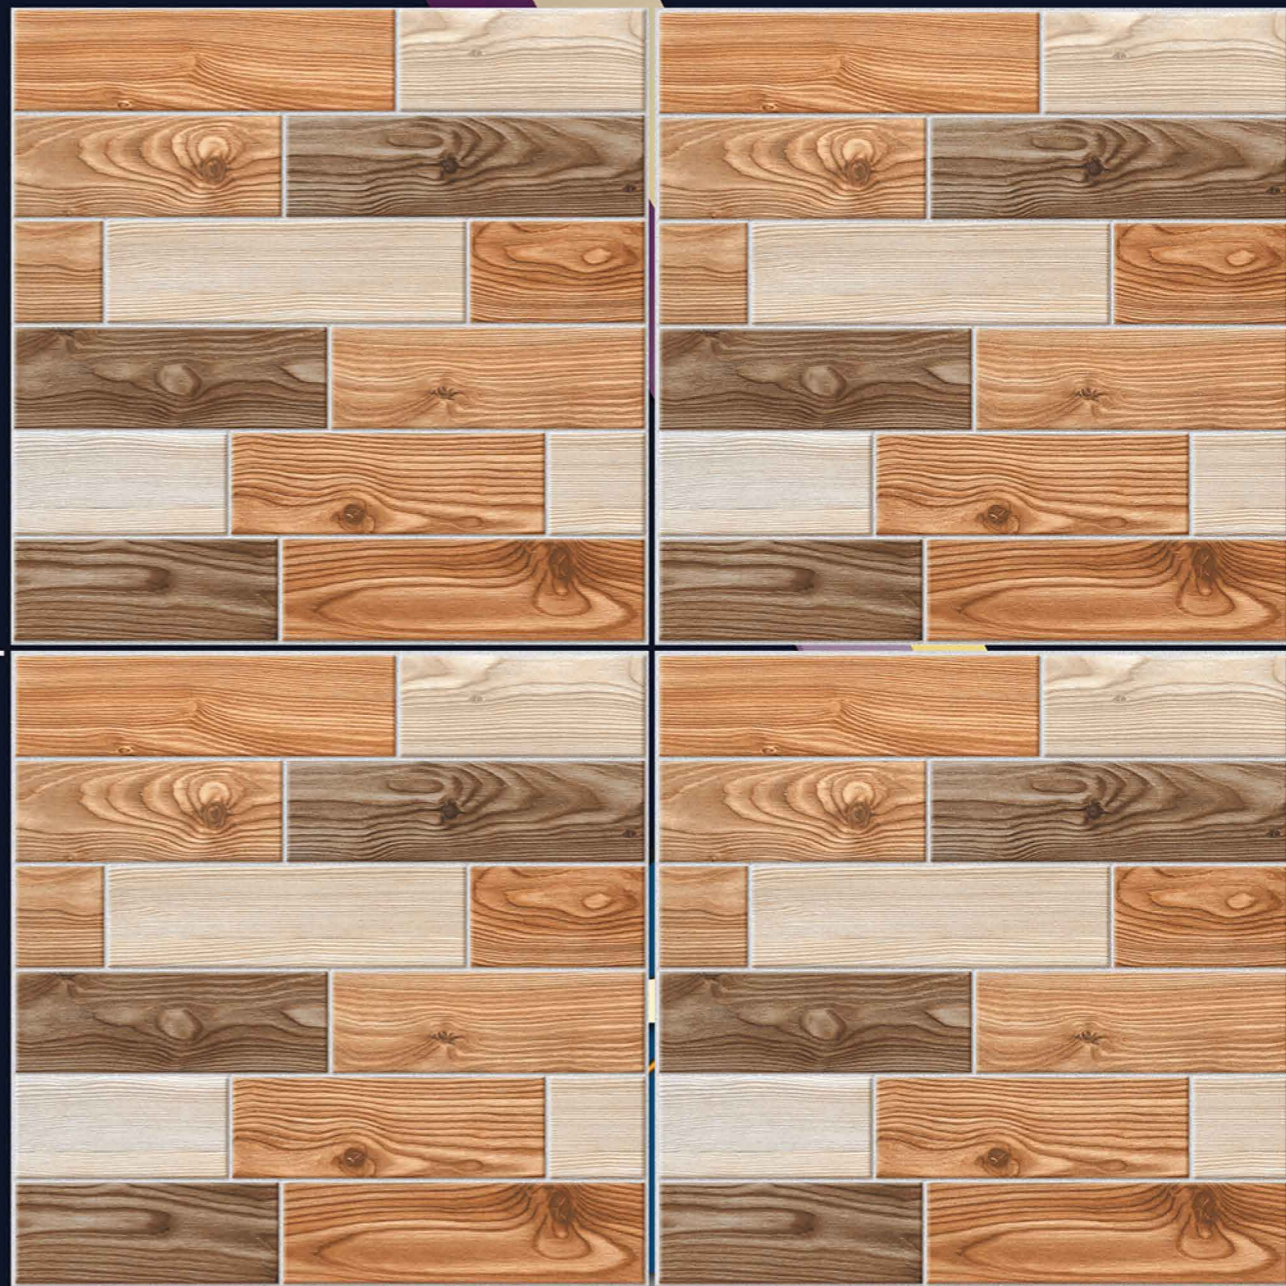

DESIGN

9087

RUSTIC STRIP WOOD

“ The surface of happiness ”

P
G
V
T
G
V
T

6
0
0
X600MM