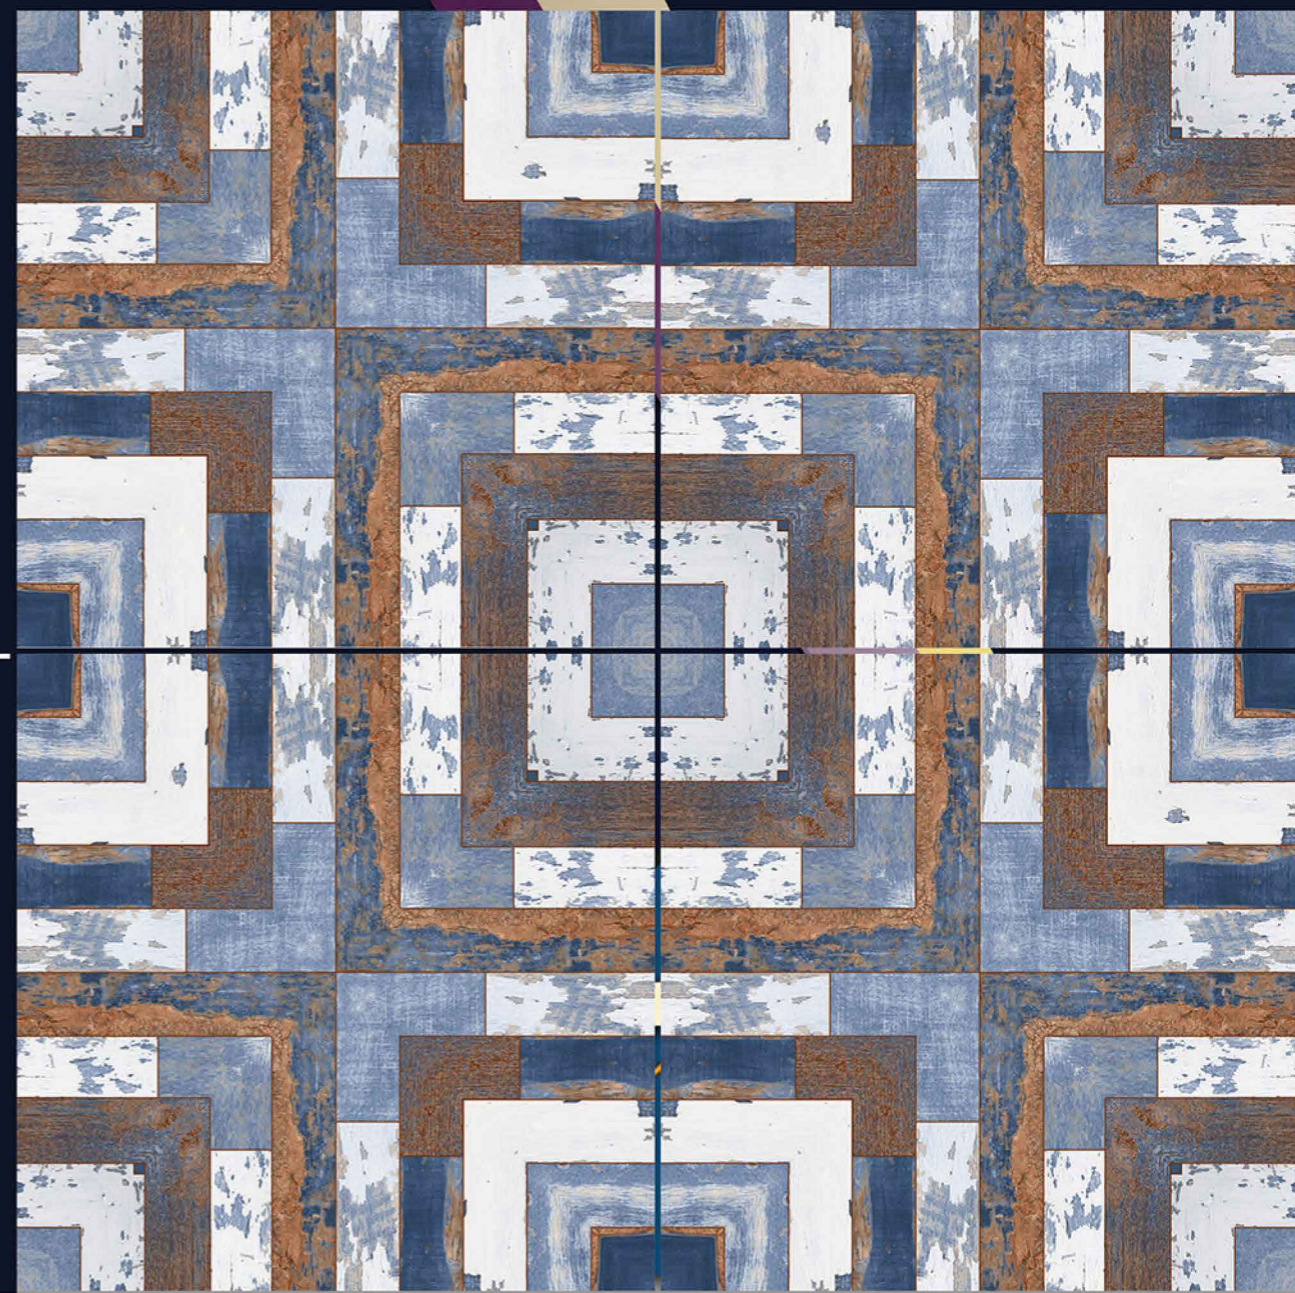

DESIGN

9075

RUSTIC STRIP WOOD

“ The surface of happiness ”

LOMOLY
ceramic

PGVT
GVT
T

6
0
0

X600MM