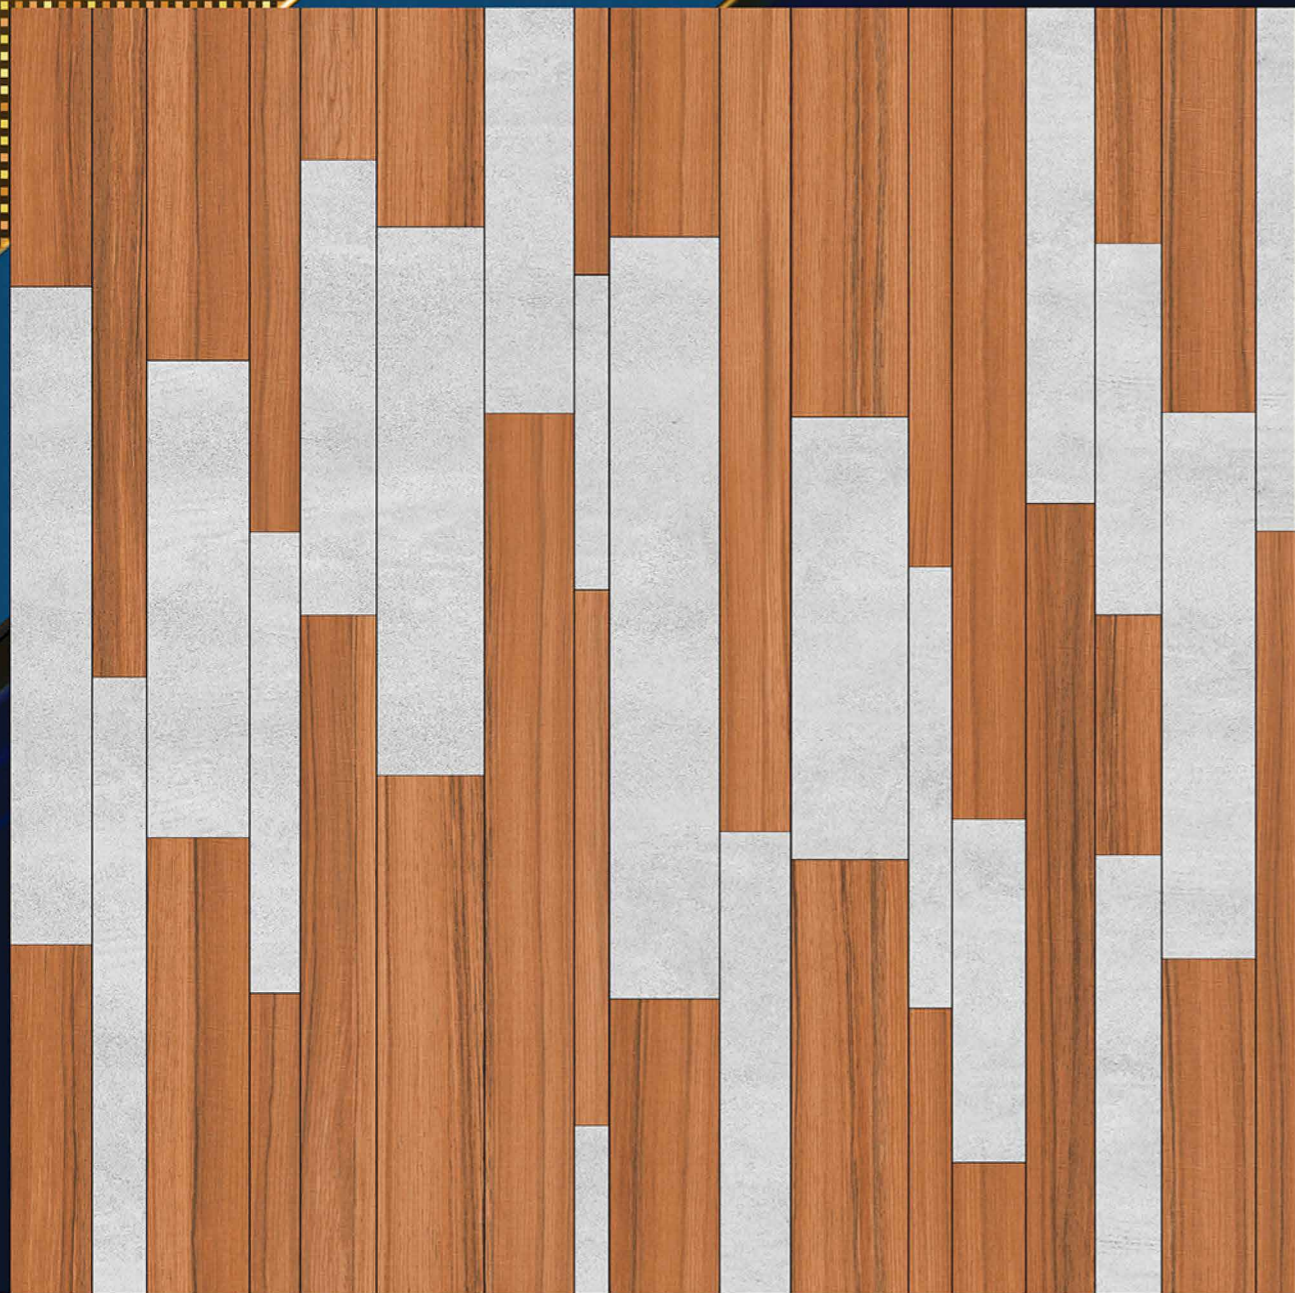

DESIGN

9053

RUSTIC STRIP WOOD

“ The surface of happiness ”

LOMOLY
ceramic

P
G
V
T
G
V
T

6
0
0

X600MM