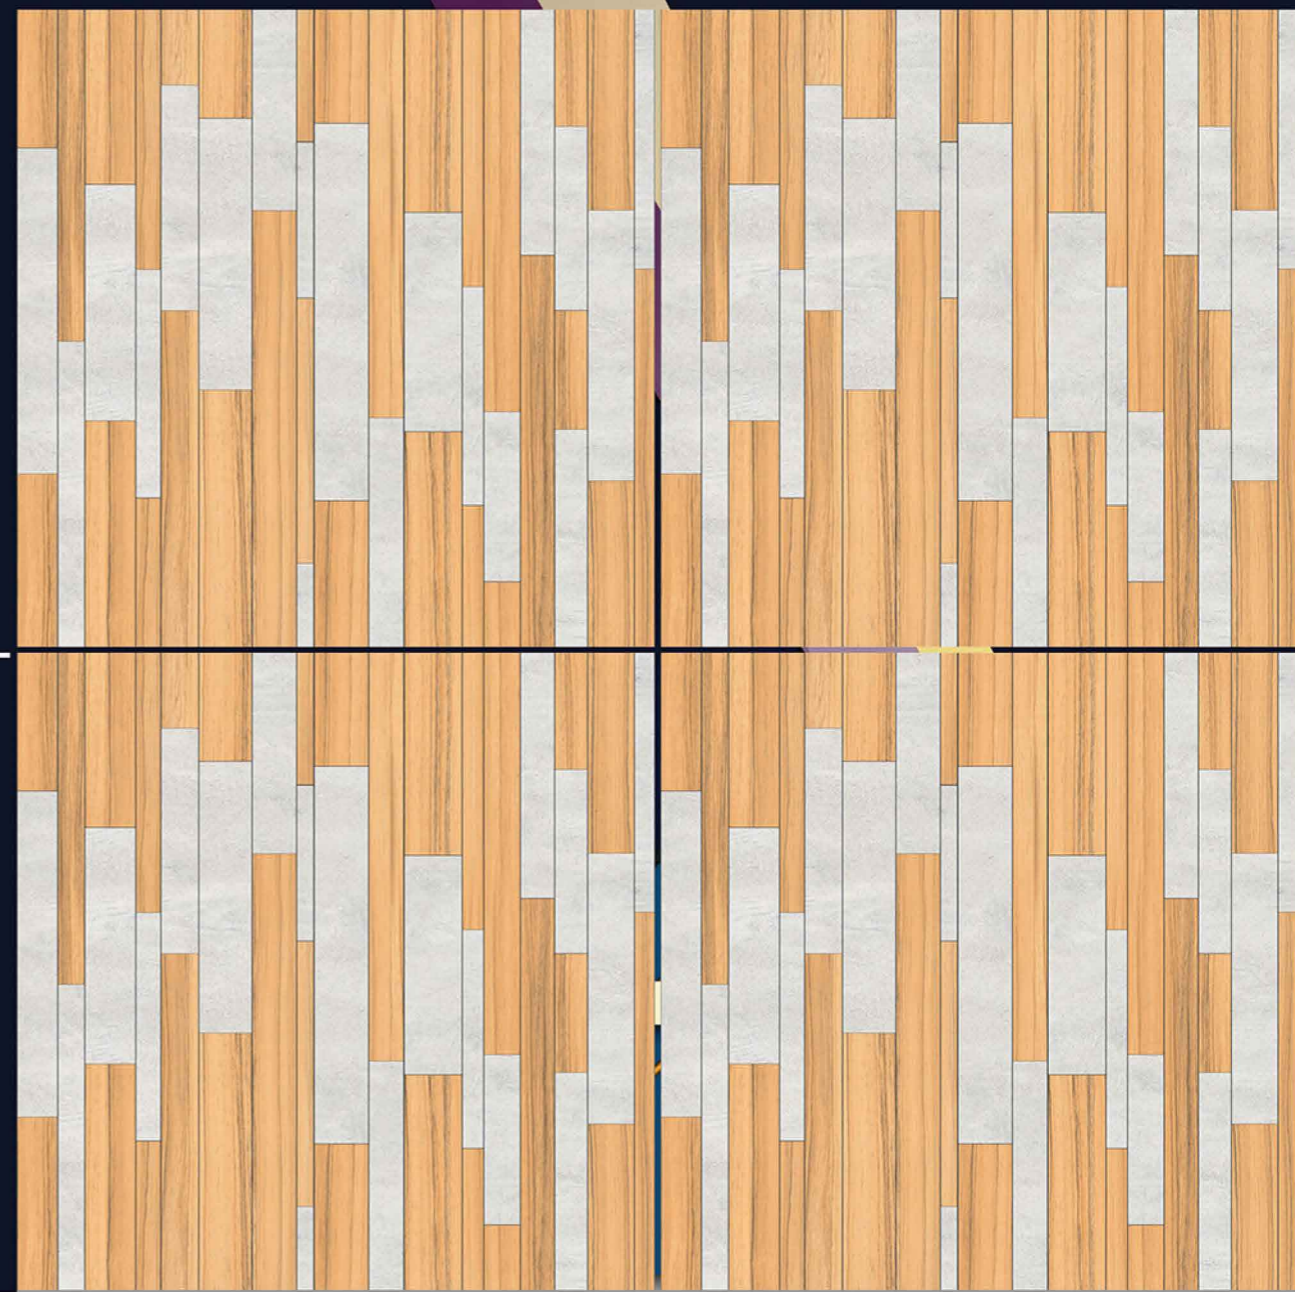

RUSTIC STRIP WOOD

“ The surface of happiness ”

P G V T
G
V
T

6
0
0

X 6 0 0 M M