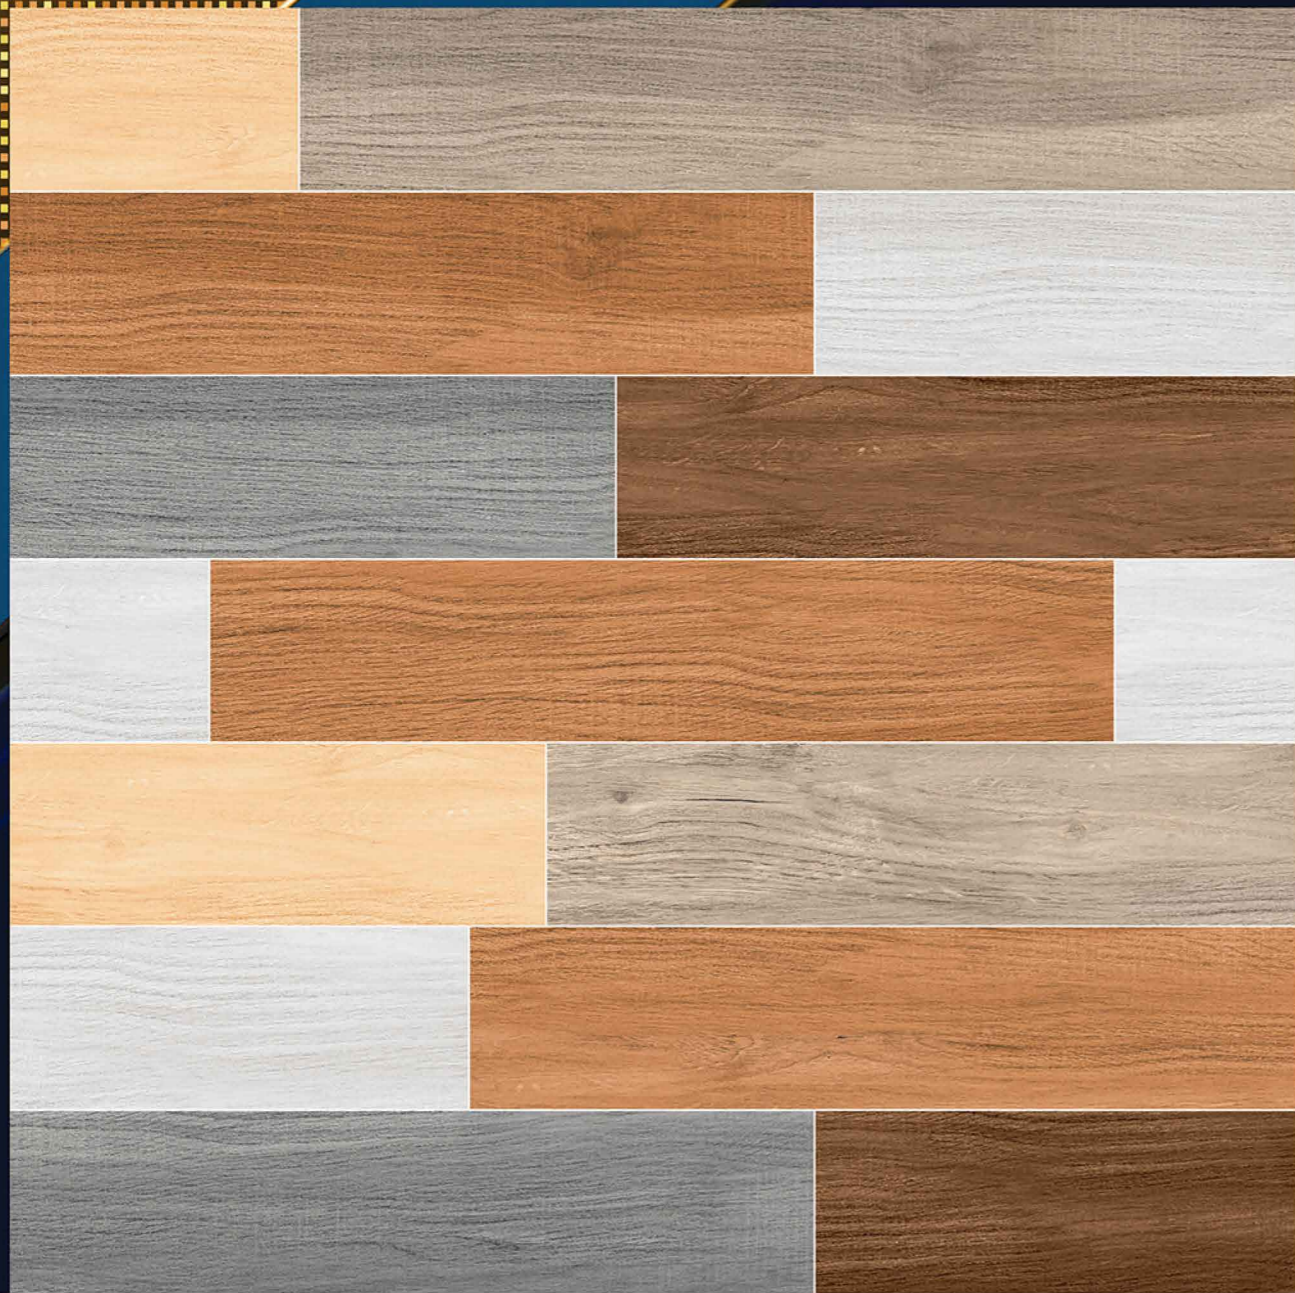

DESIGN

9020

RUSTIC STRIP WOOD

“ The surface of happiness ”

LOMOLY
ceramic

P
G
V
T
G
V
T

6
0
0

X600MM