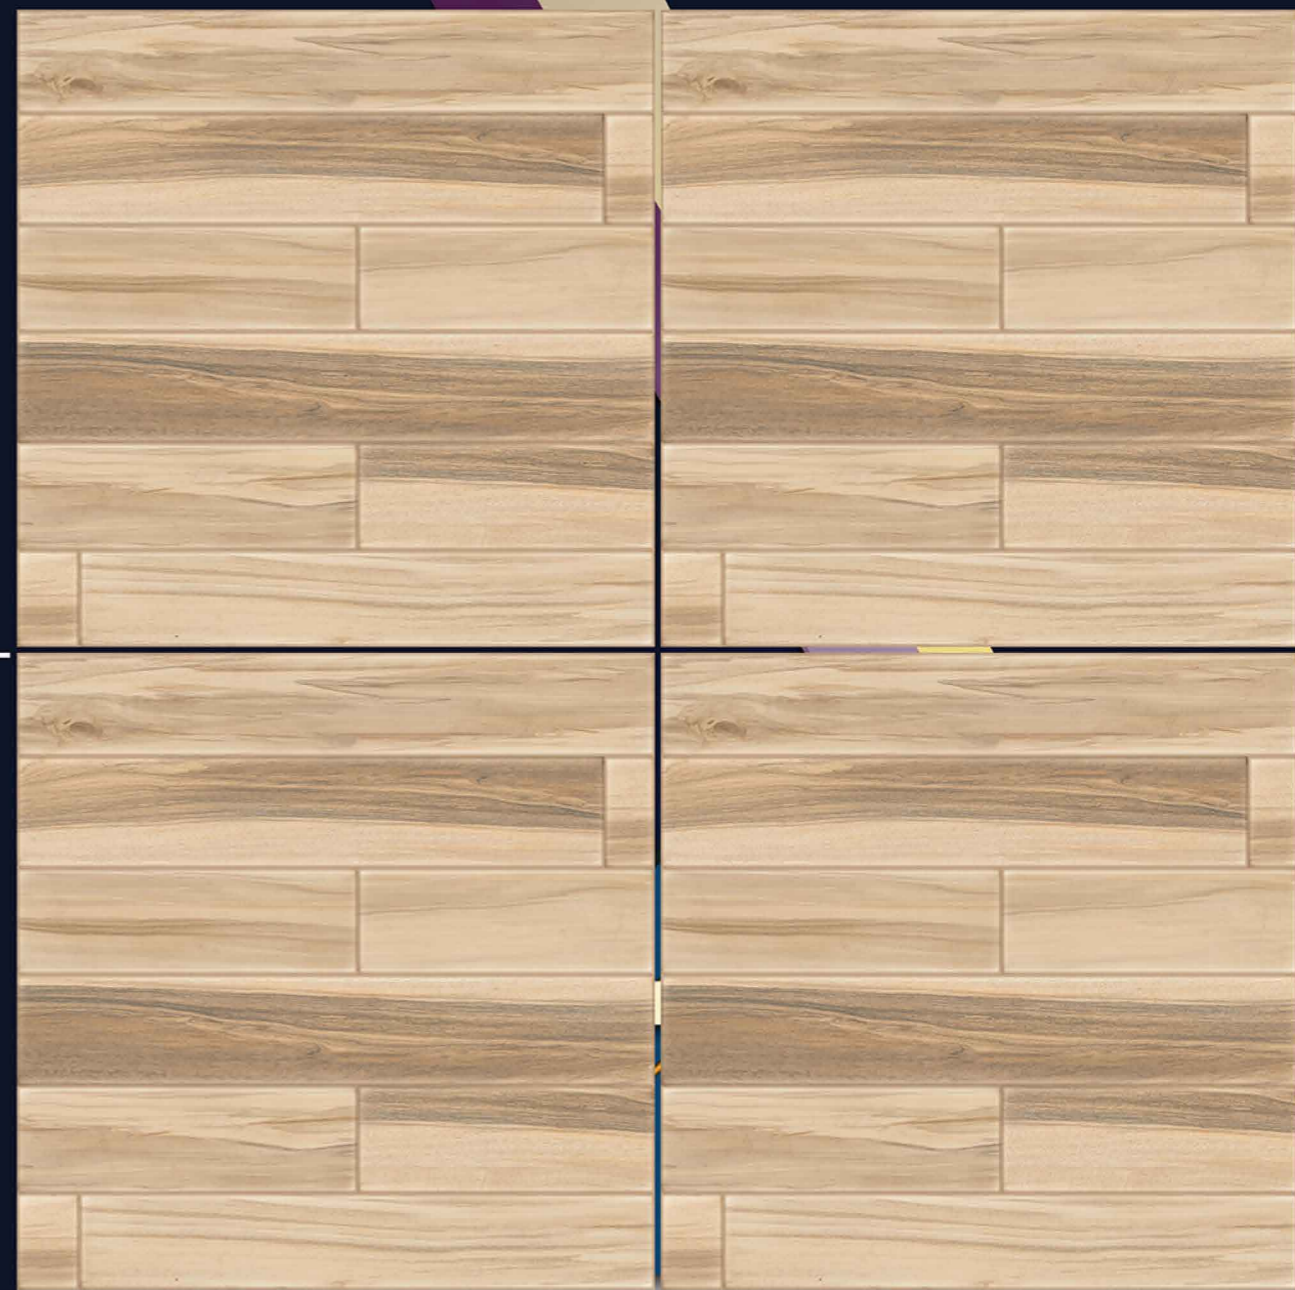

DESIGN

9006

RUSTIC STRIP WOOD

“ The surface of happiness ”

LOMOLY
ceramic

P
G
V
T
G
V
T

6
0
0

X600MM