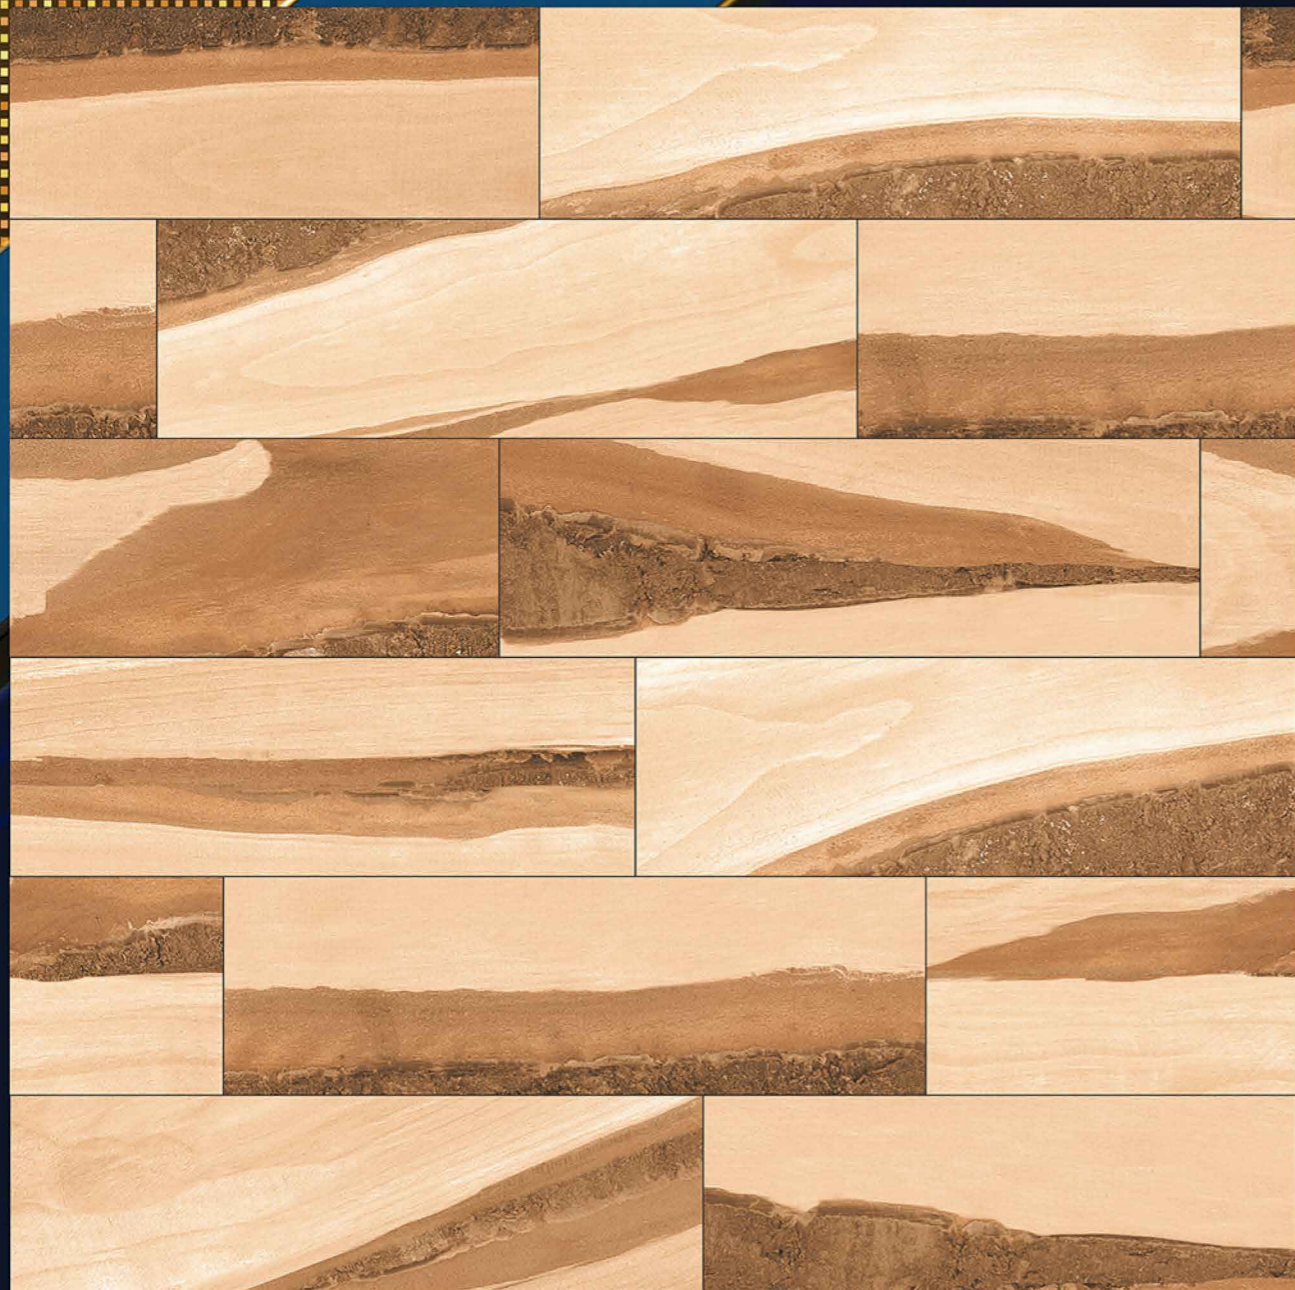

DESIGN

9090

RUSTIC STRIP WOOD

“ The surface of happiness ”

LOMOLY
ceramic

P
G
V
T
G
V
T

6
0
0

X600MM