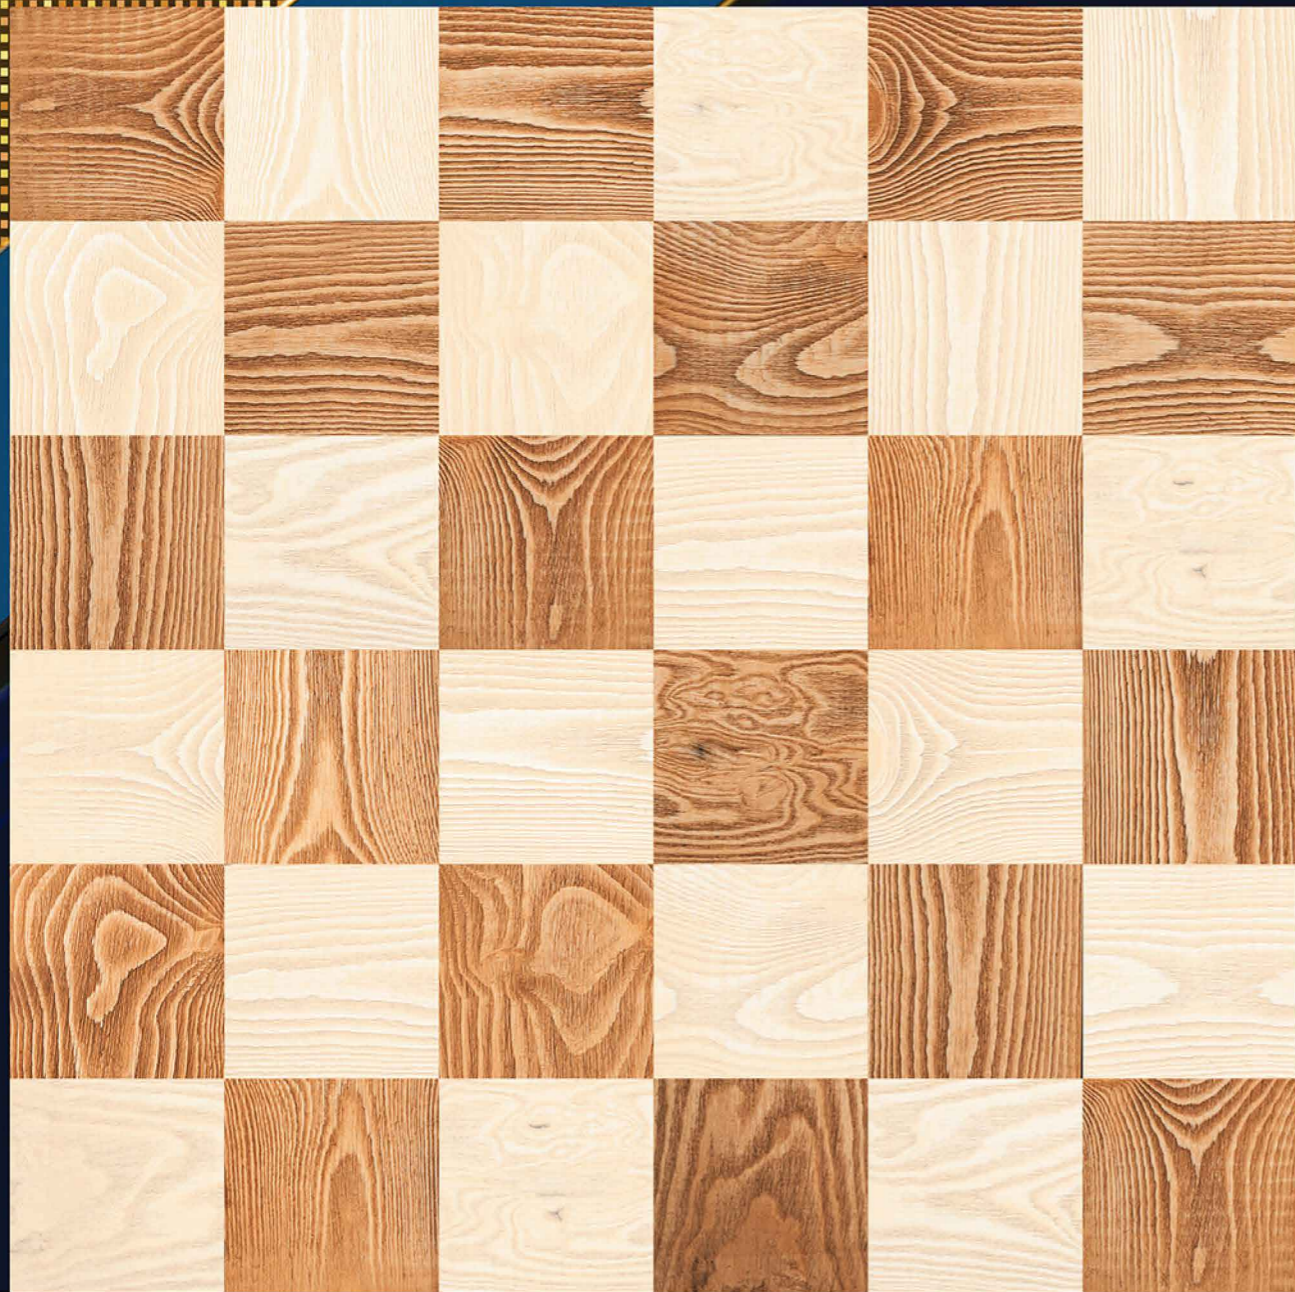

DESIGN

9086

RUSTIC STRIP WOOD

“ The surface of happiness ”

P
G
V
T
G
V
T

6
0
0

X600MM