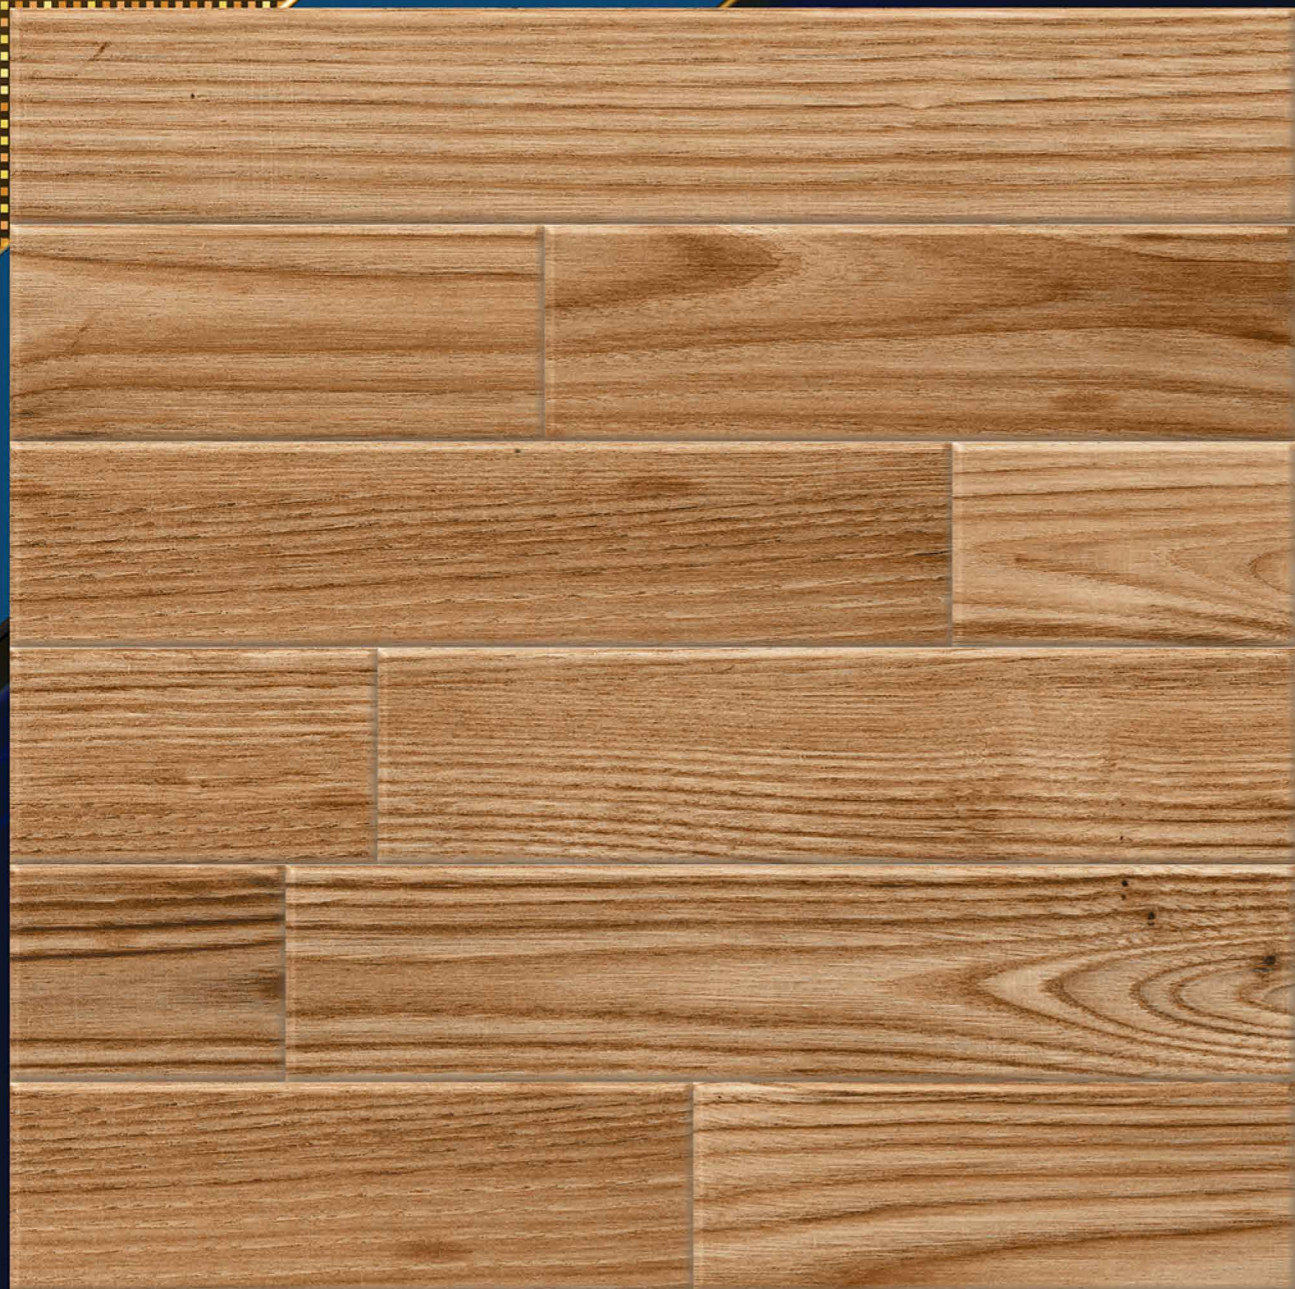

DESIGN

9016

RUSTIC STRIP WOOD

“ The surface of happiness ”

LOMOLY
ceramic

P
G
V
T
G
V
T

6
0
0

X600MM