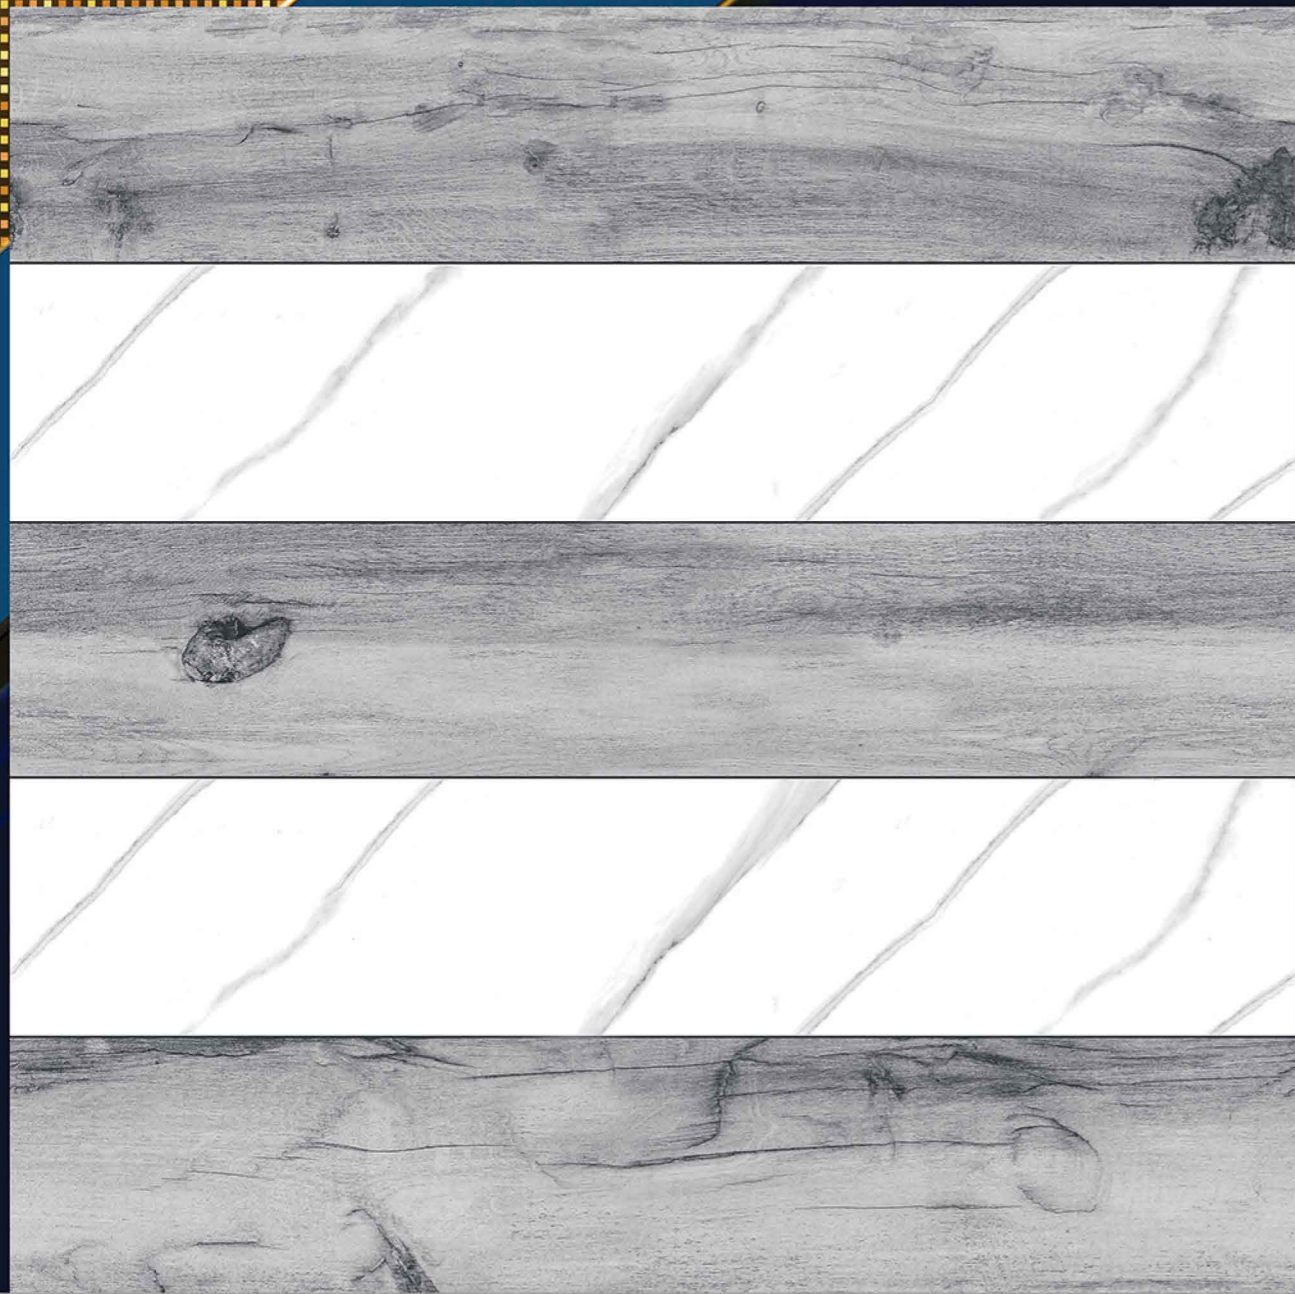

DESIGN

9083

RUSTIC STRIP WOOD

“ The surface of happiness ”

P
G
V
T
G
V
T

6
0
0

X600MM