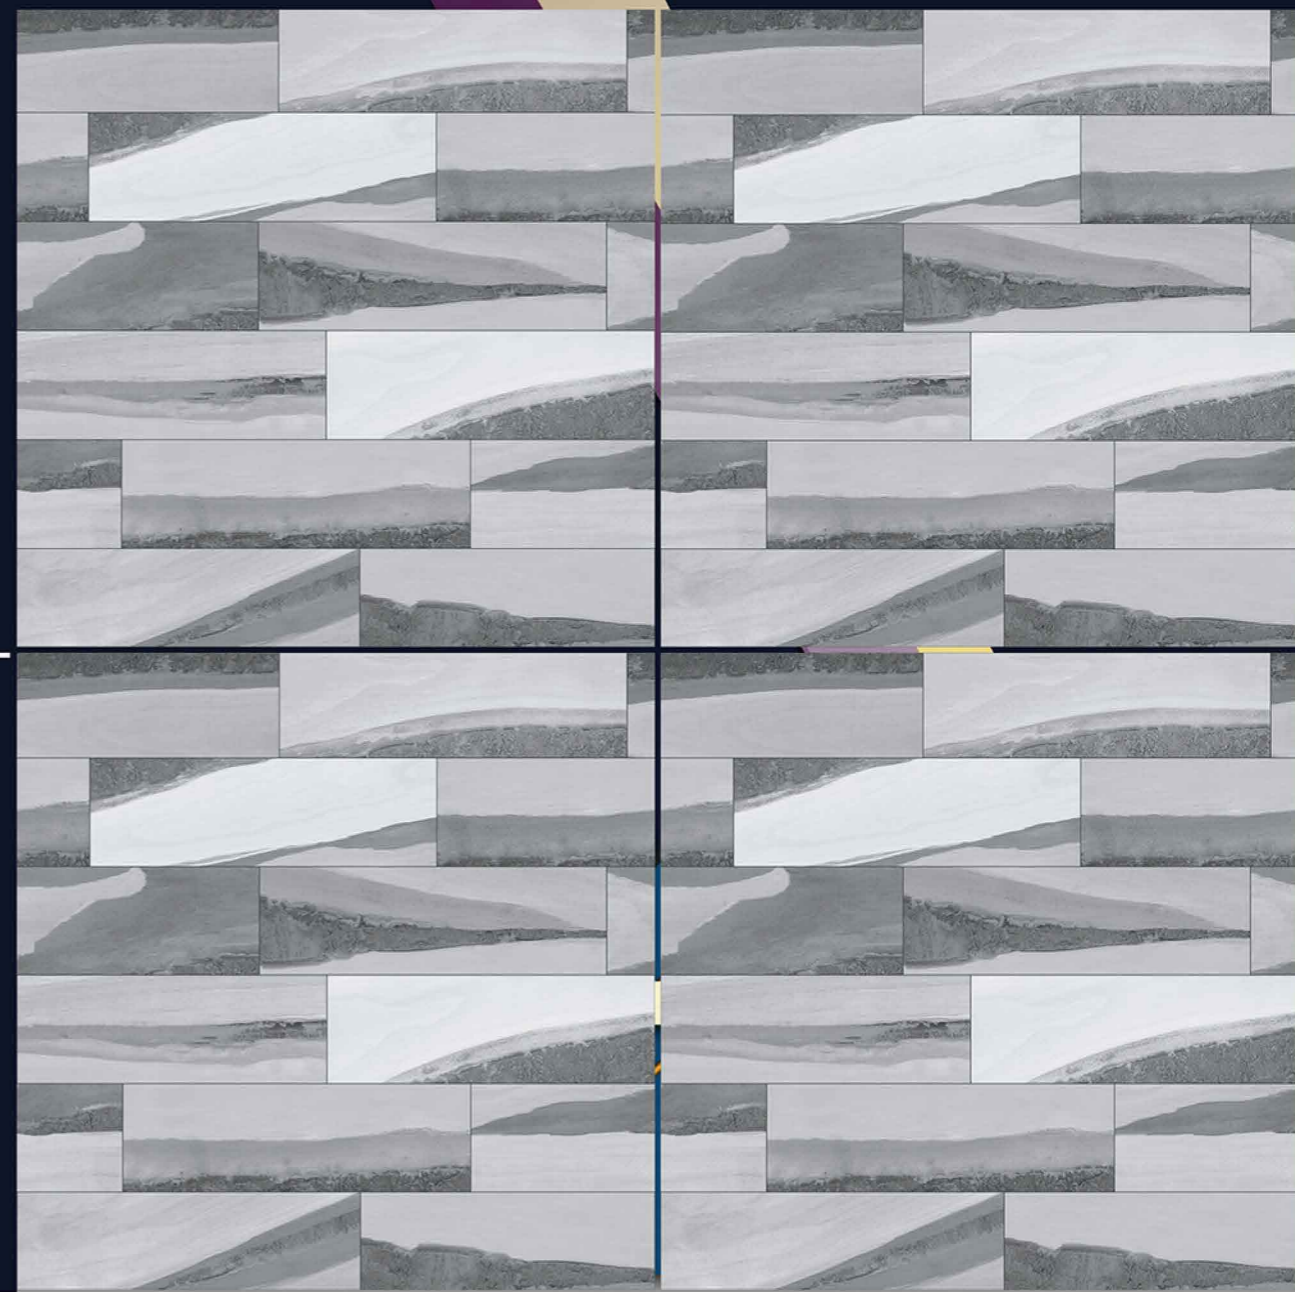

DESIGN

9092

RUSTIC STRIP WOOD

“ The surface of happiness ”

P
G
V
T
G
V
T

6
0
0

X600MM