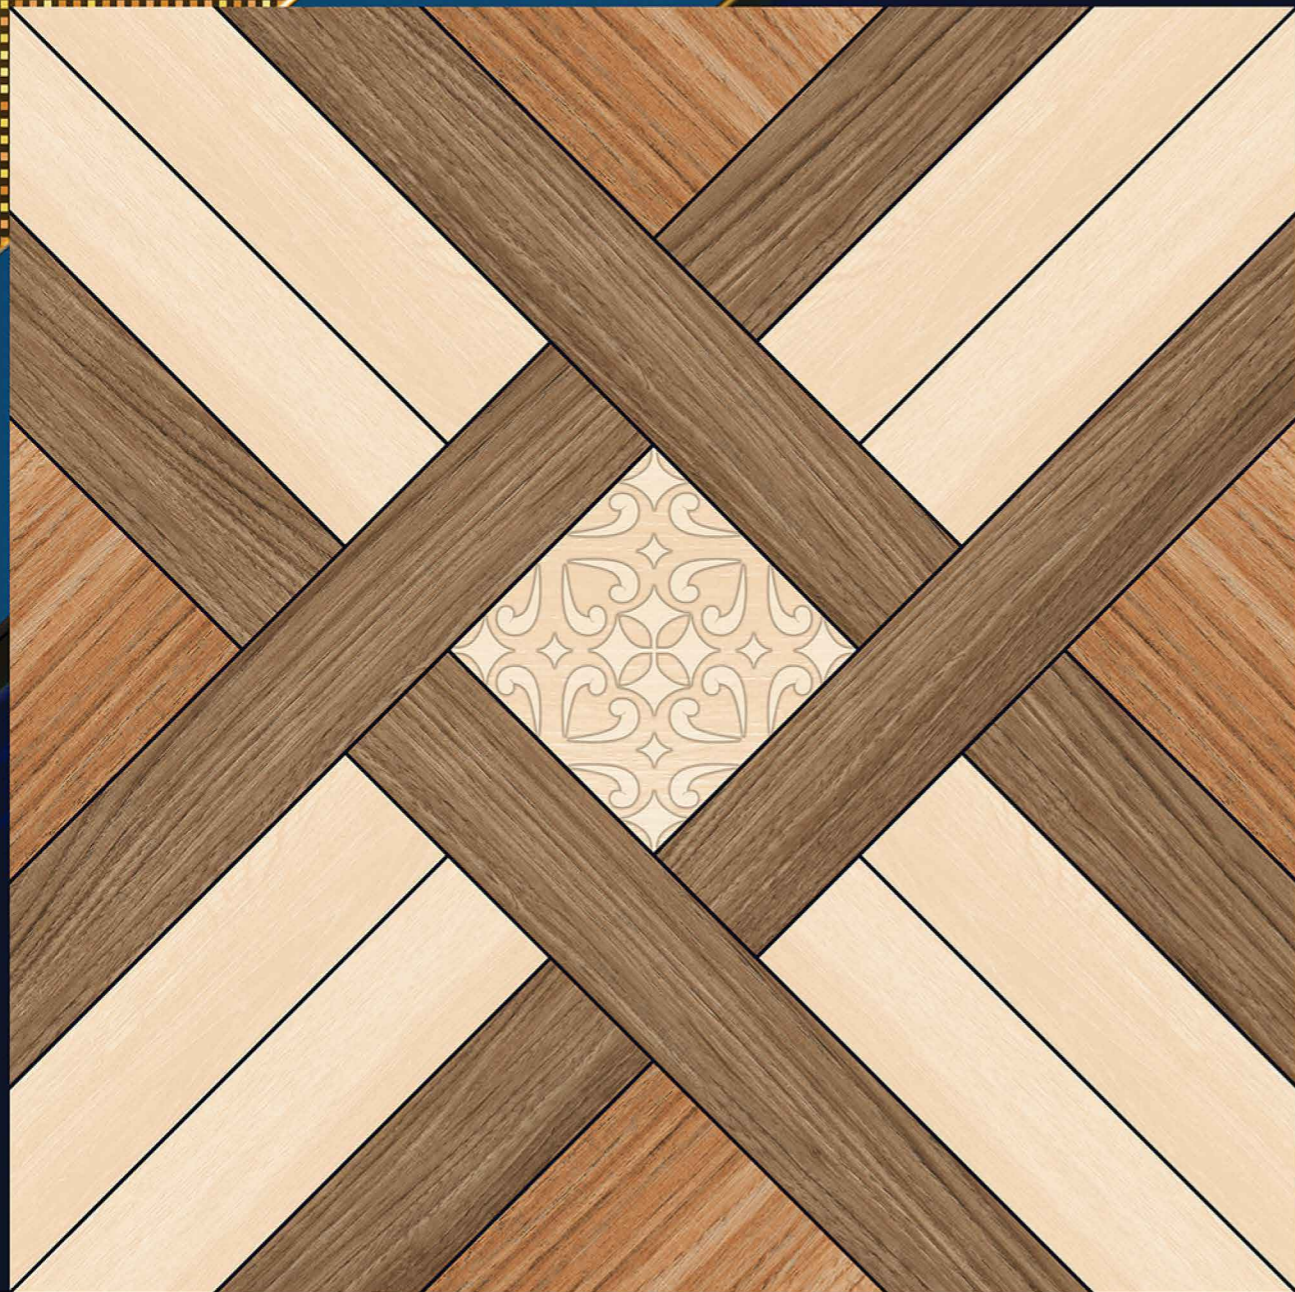

DESIGN

9088

RUSTIC STRIP WOOD

“ The surface of happiness ”

PGVT
GVT
T

6
0
0

X600MM