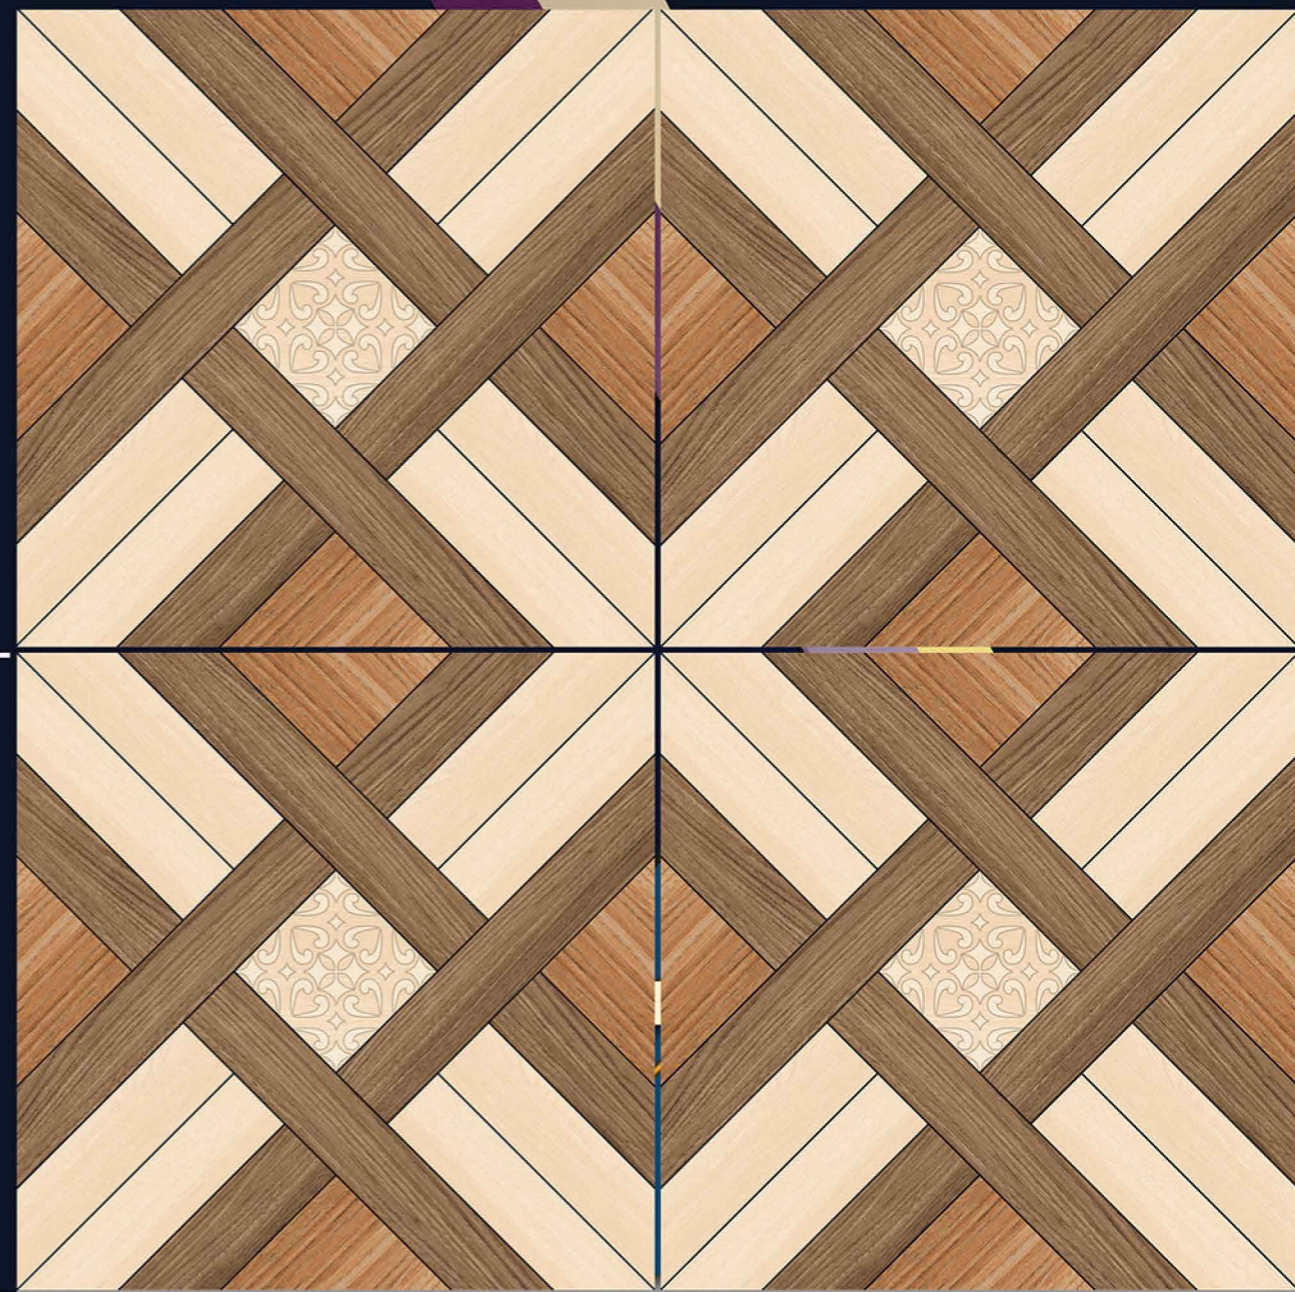

DESIGN

9088

RUSTIC STRIP WOOD

“ The surface of happiness ”

PGVT
GVT
T

6
0
0

X600MM