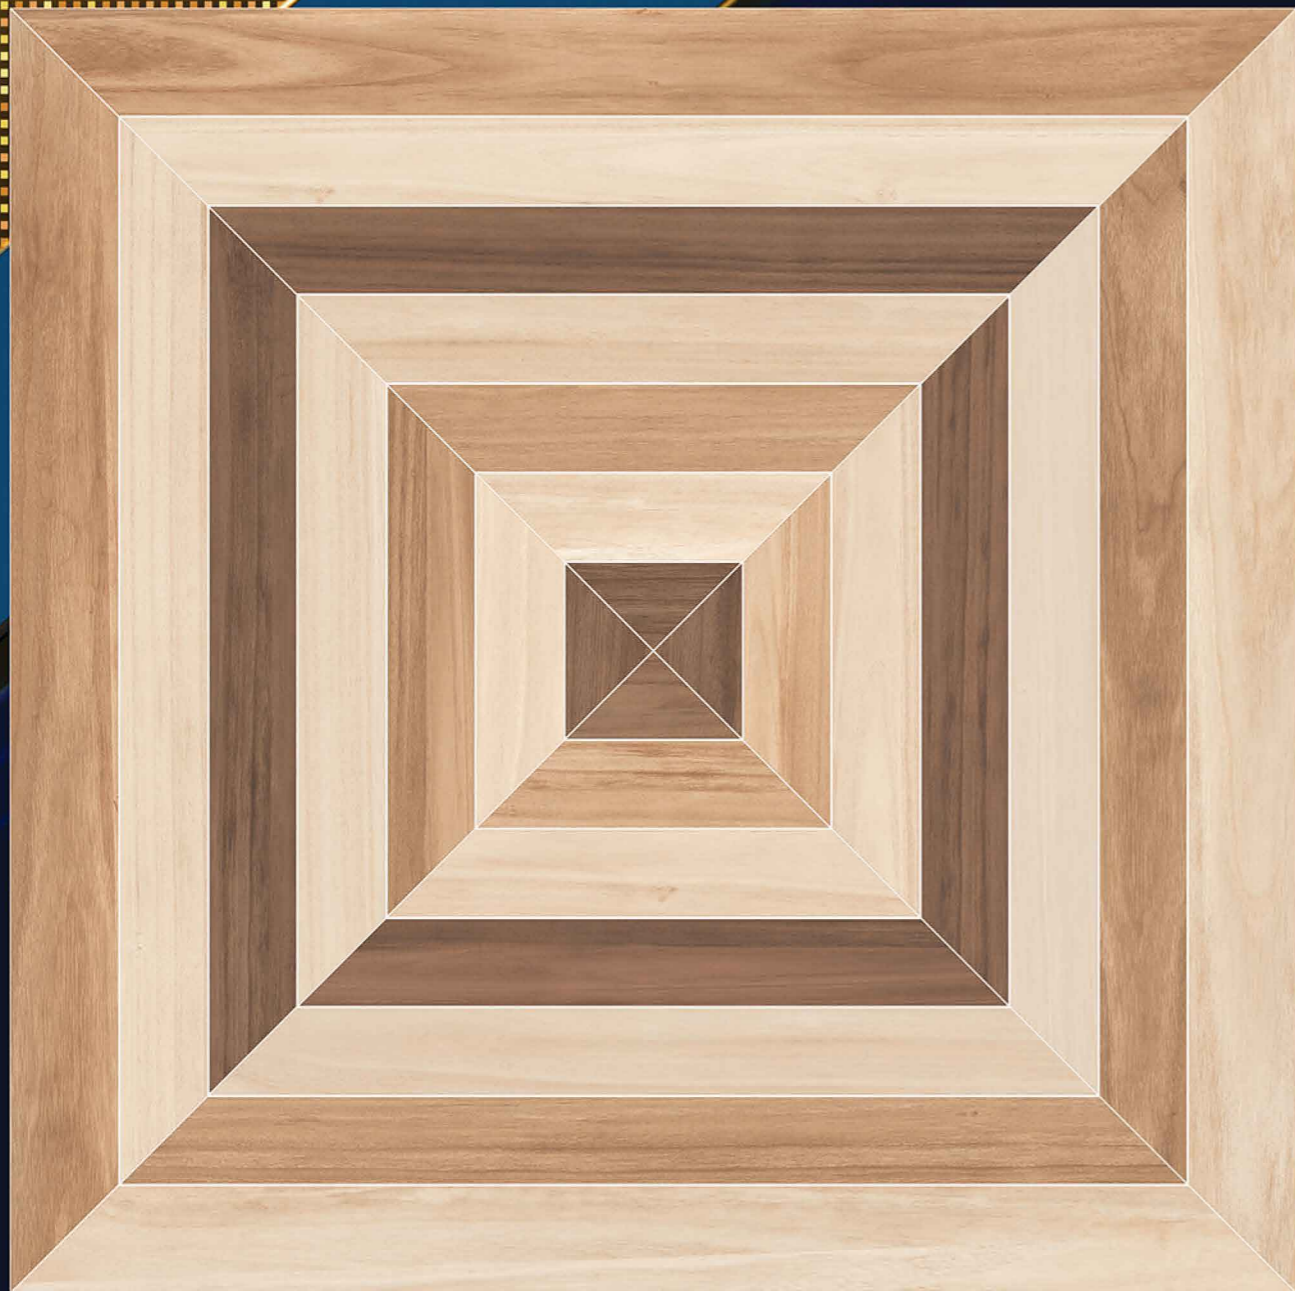

DESIGN

9069

RUSTIC STRIP WOOD

“ The surface of happiness ”

P
G
V
T
G
V
T

6
0
0

X600MM