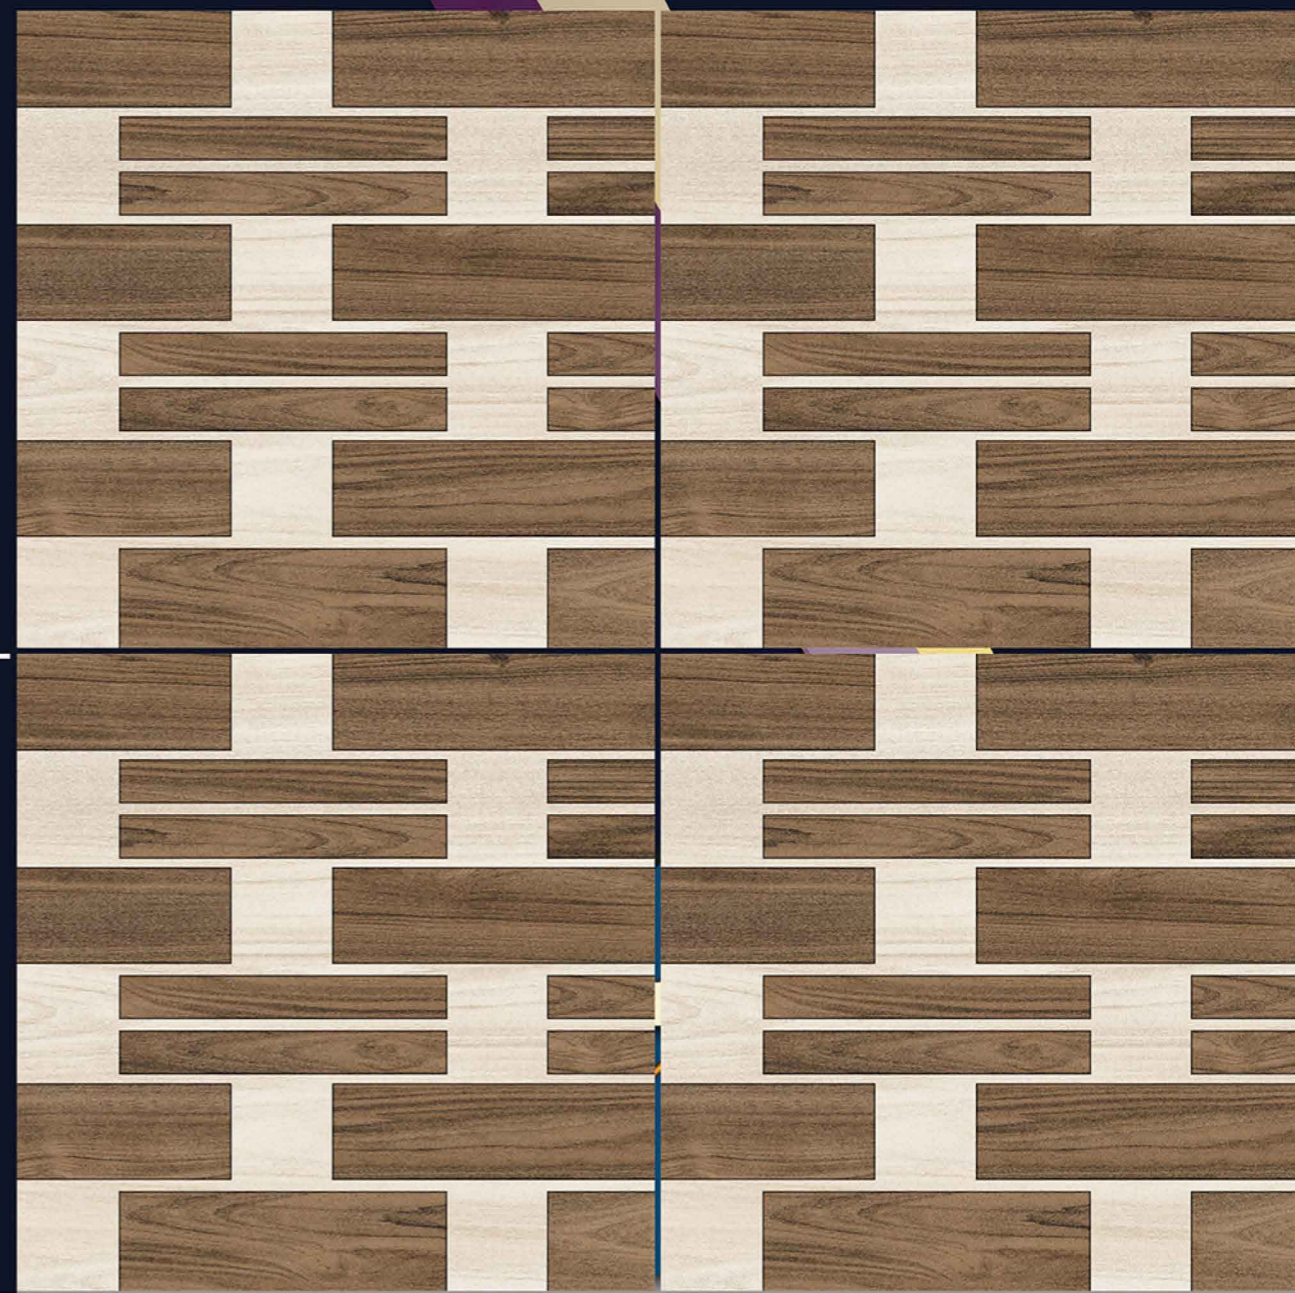

DESIGN

9007

RUSTIC STRIP WOOD

“ The surface of happiness ”

P
G
V
T
G
V
T

6
0
0

X600MM