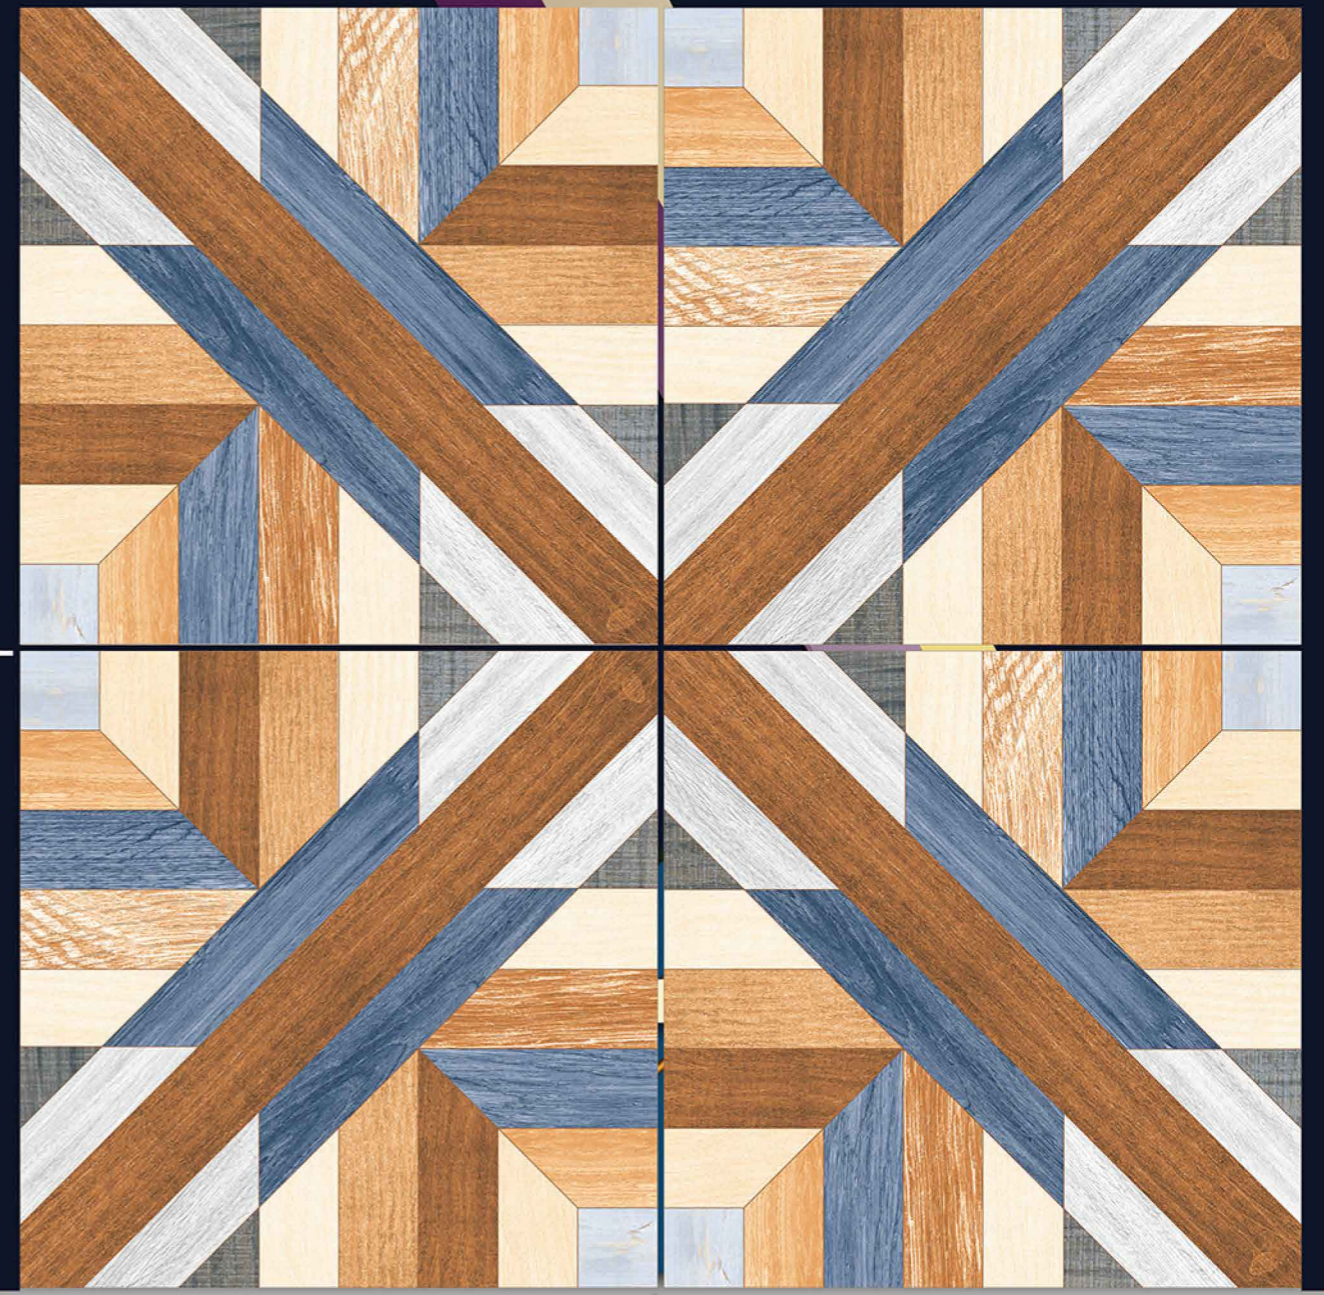

DESIGN

9080

RUSTIC STRIP WOOD

“ The surface of happiness ”

P
G
V
T
G
V
T

6
0
0

X600MM