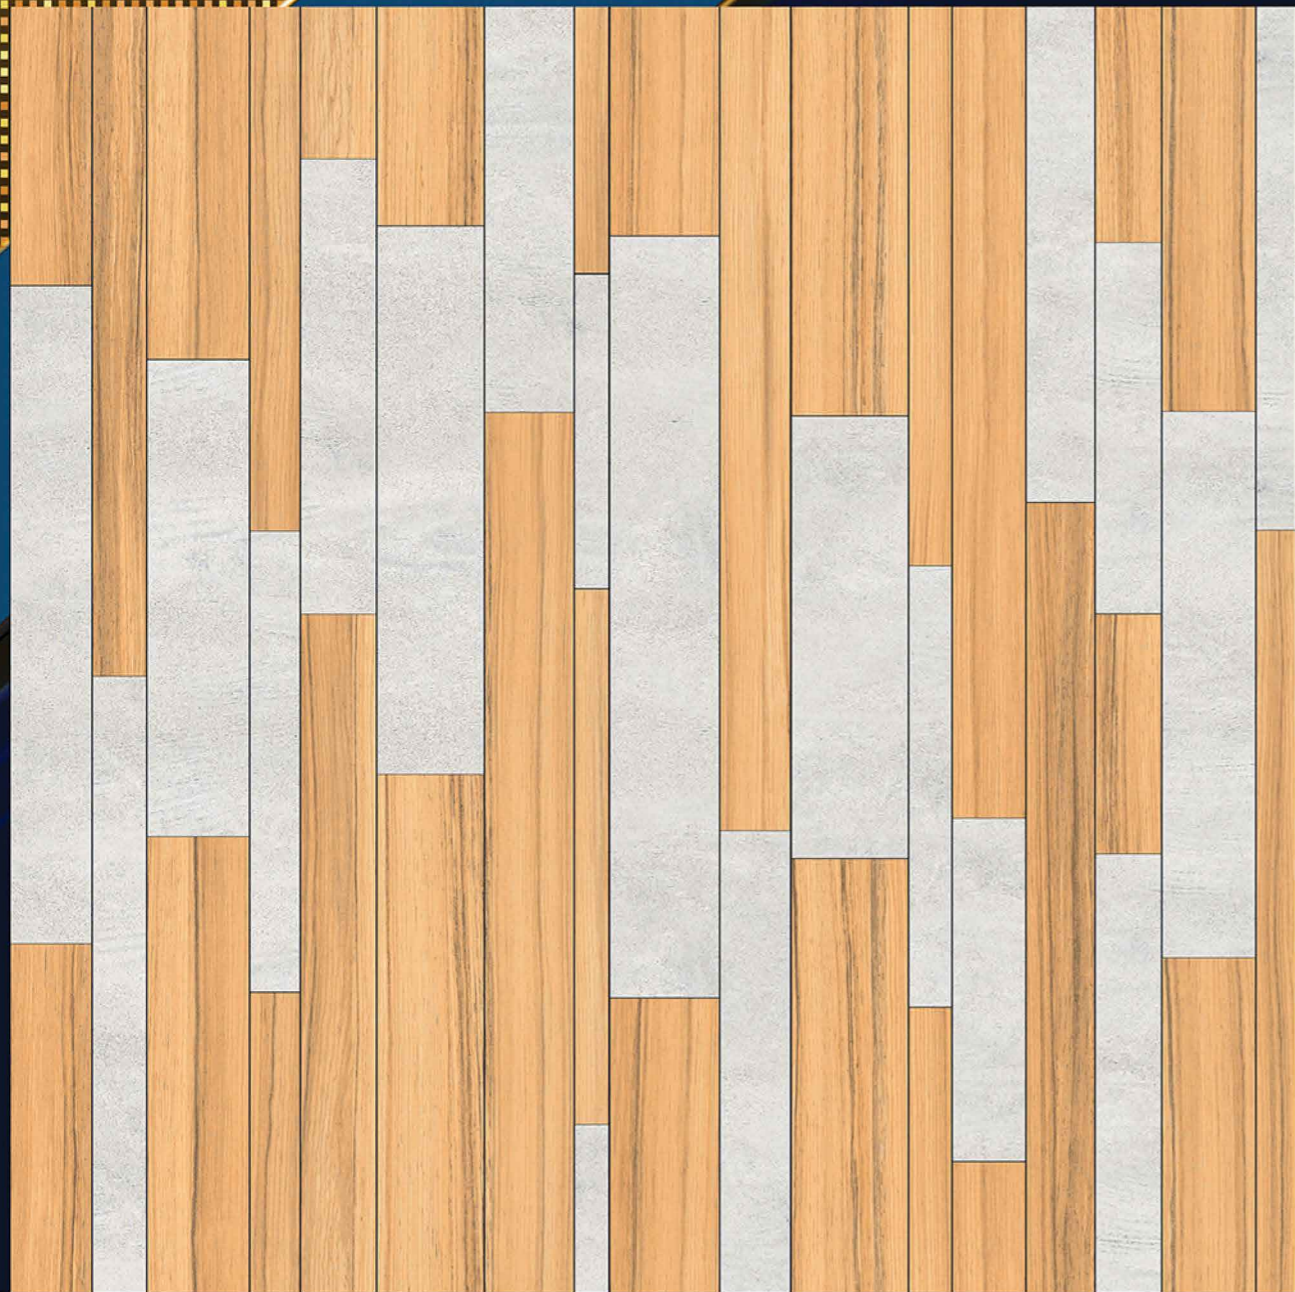

RUSTIC STRIP WOOD

“ The surface of happiness ”

P G V T
G
V
T

6
0
0

X 6 0 0 M M