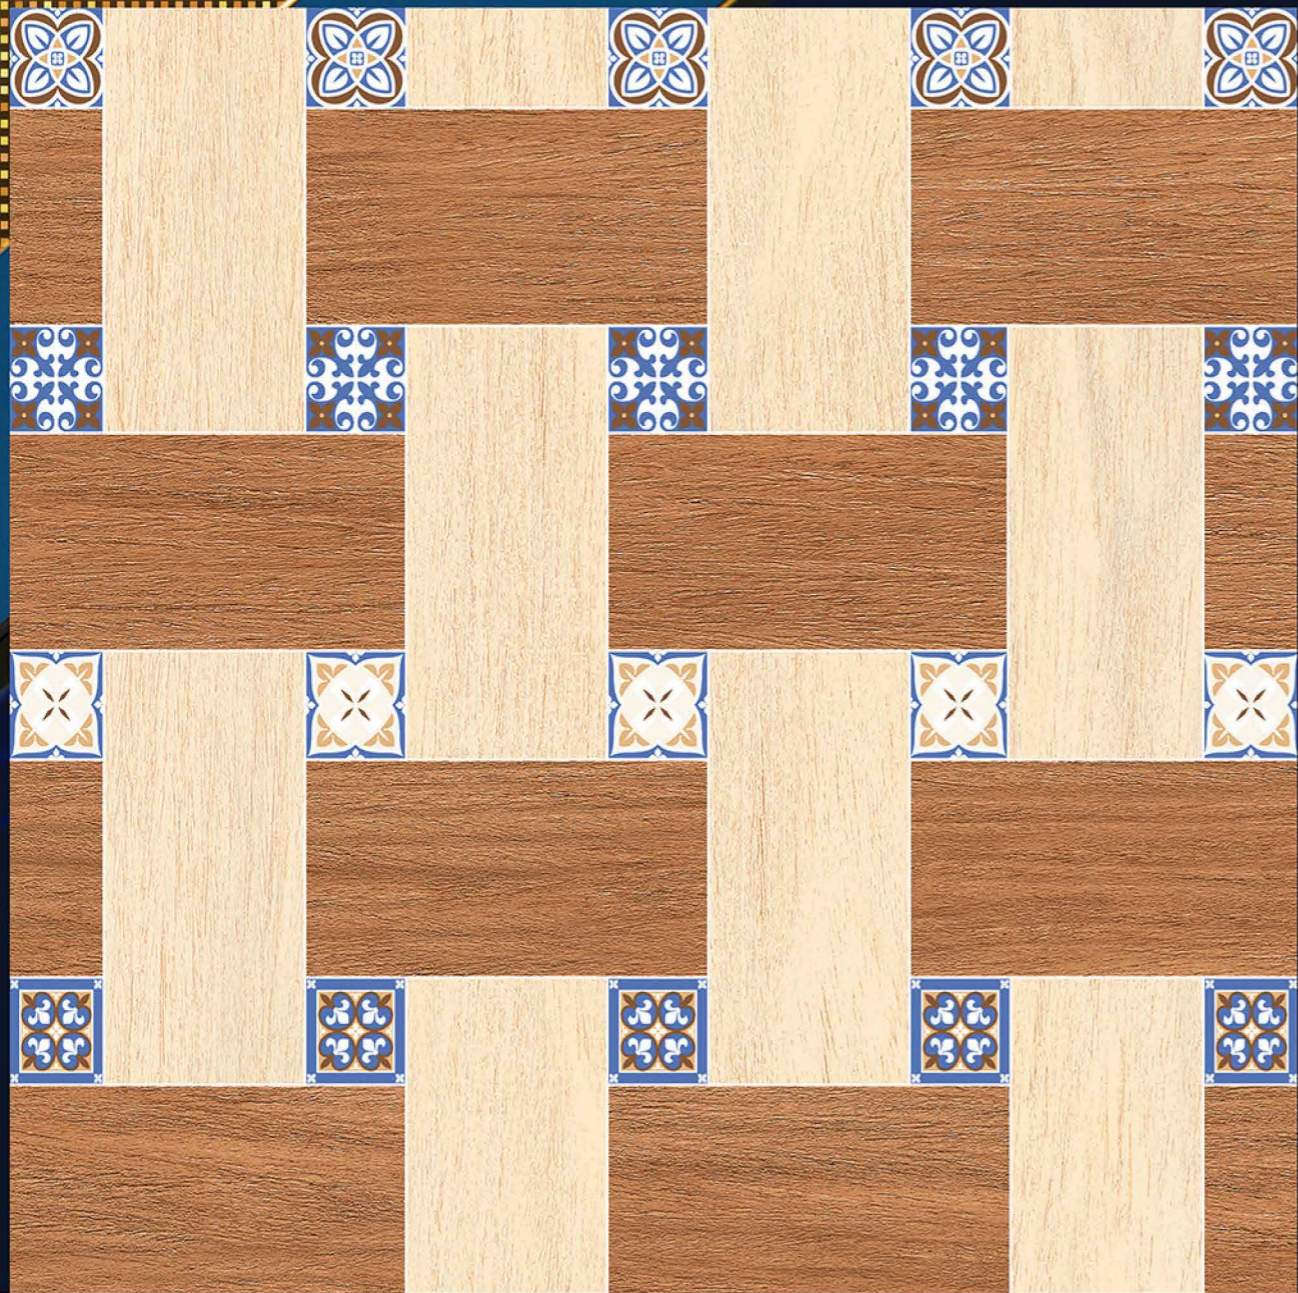

DESIGN

9089

RUSTIC STRIP WOOD

“ The surface of happiness ”

PGVT
GVT
T

600

X600MM