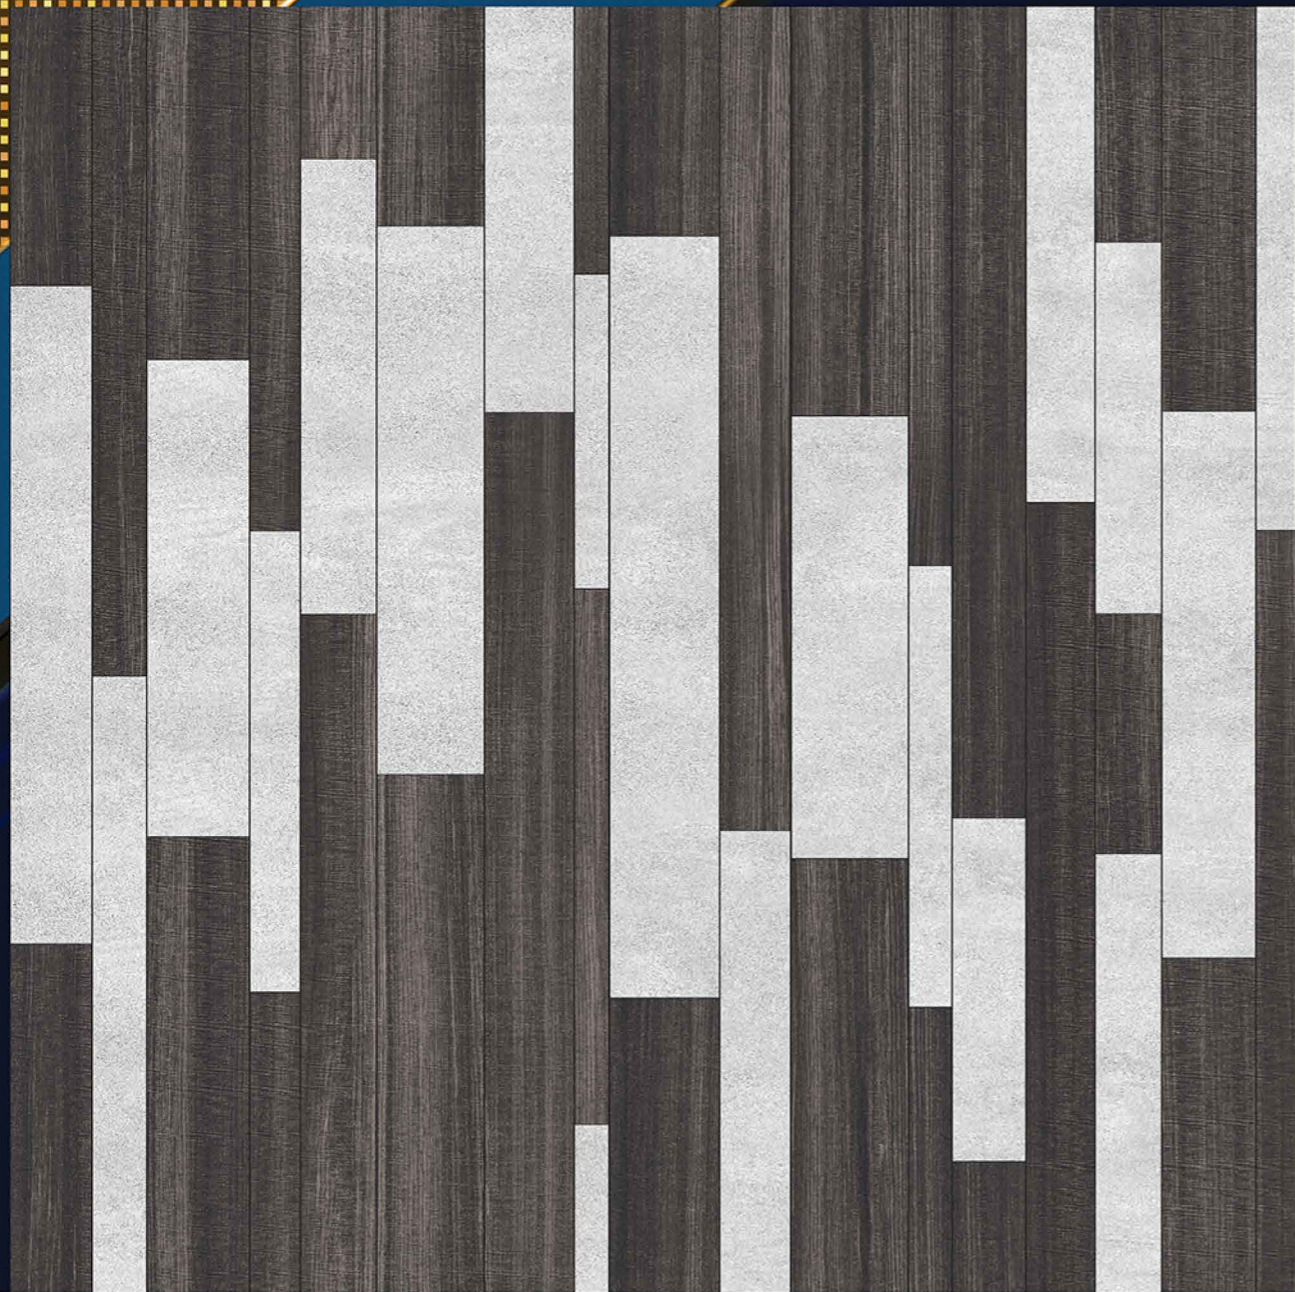

DESIGN

9054

RUSTIC STRIP WOOD

“ The surface of happiness ”

P
G
V
T
G
V
T

6
0
0

X600MM