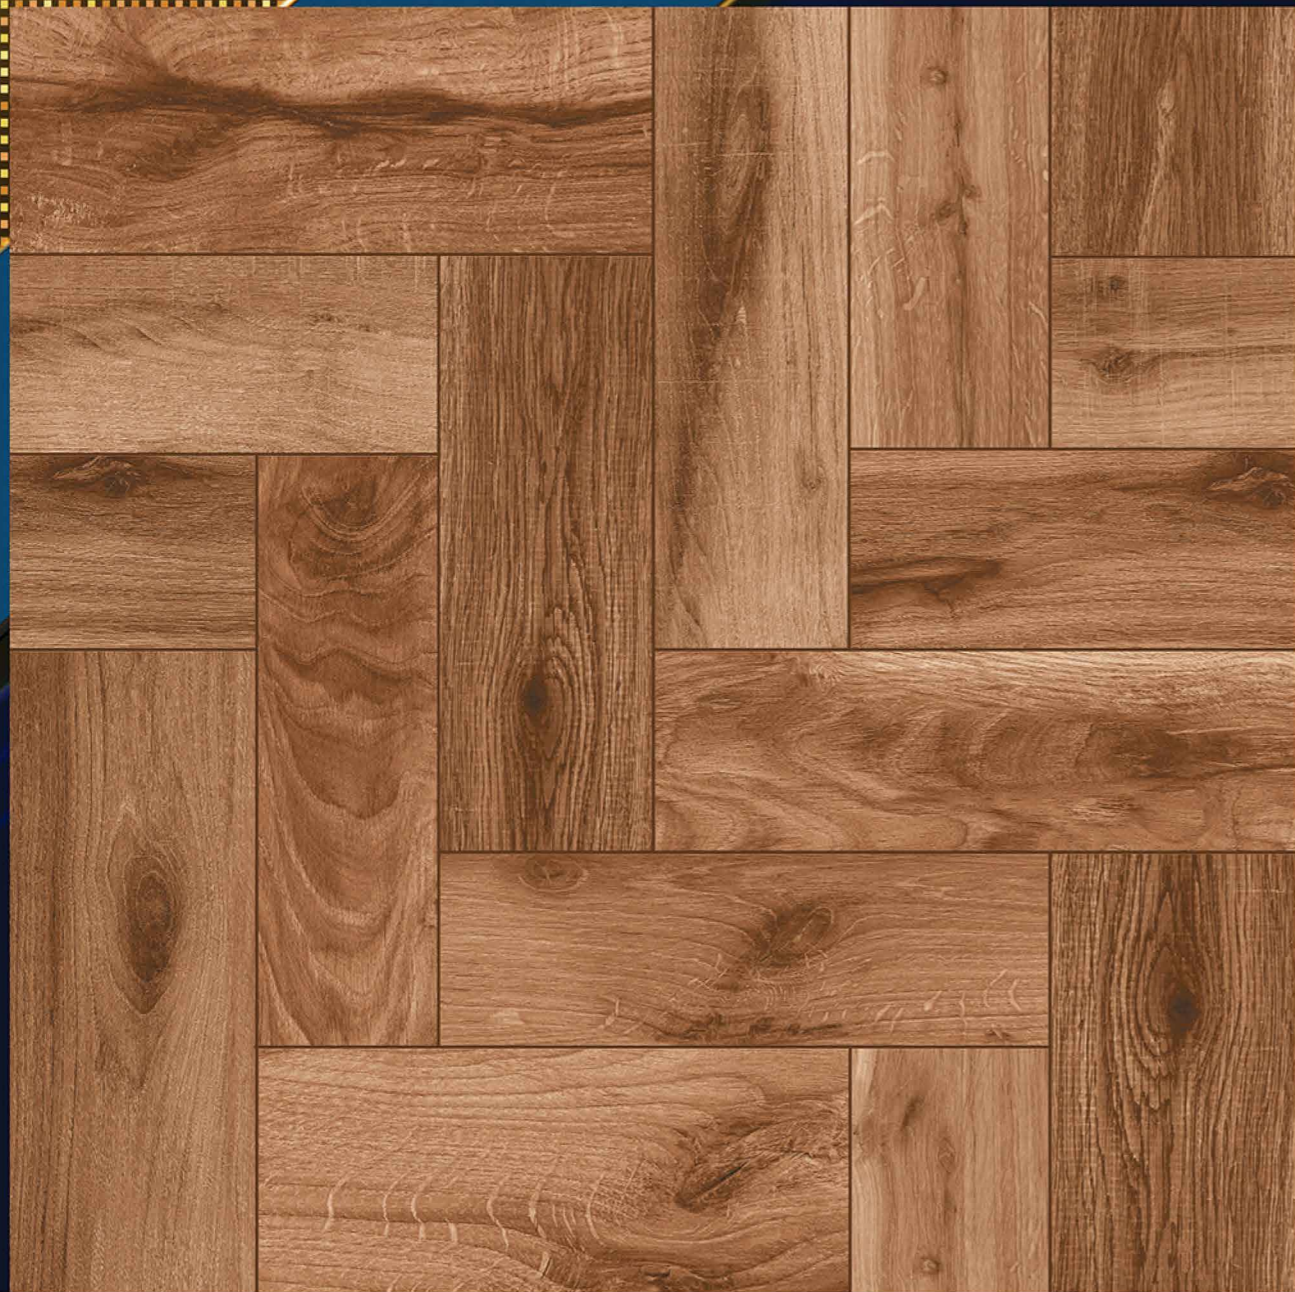

DESIGN

9066

RUSTIC STRIP WOOD

“ The surface of happiness ”

P
G
V
T
G
V
T

6
0
0

X600MM