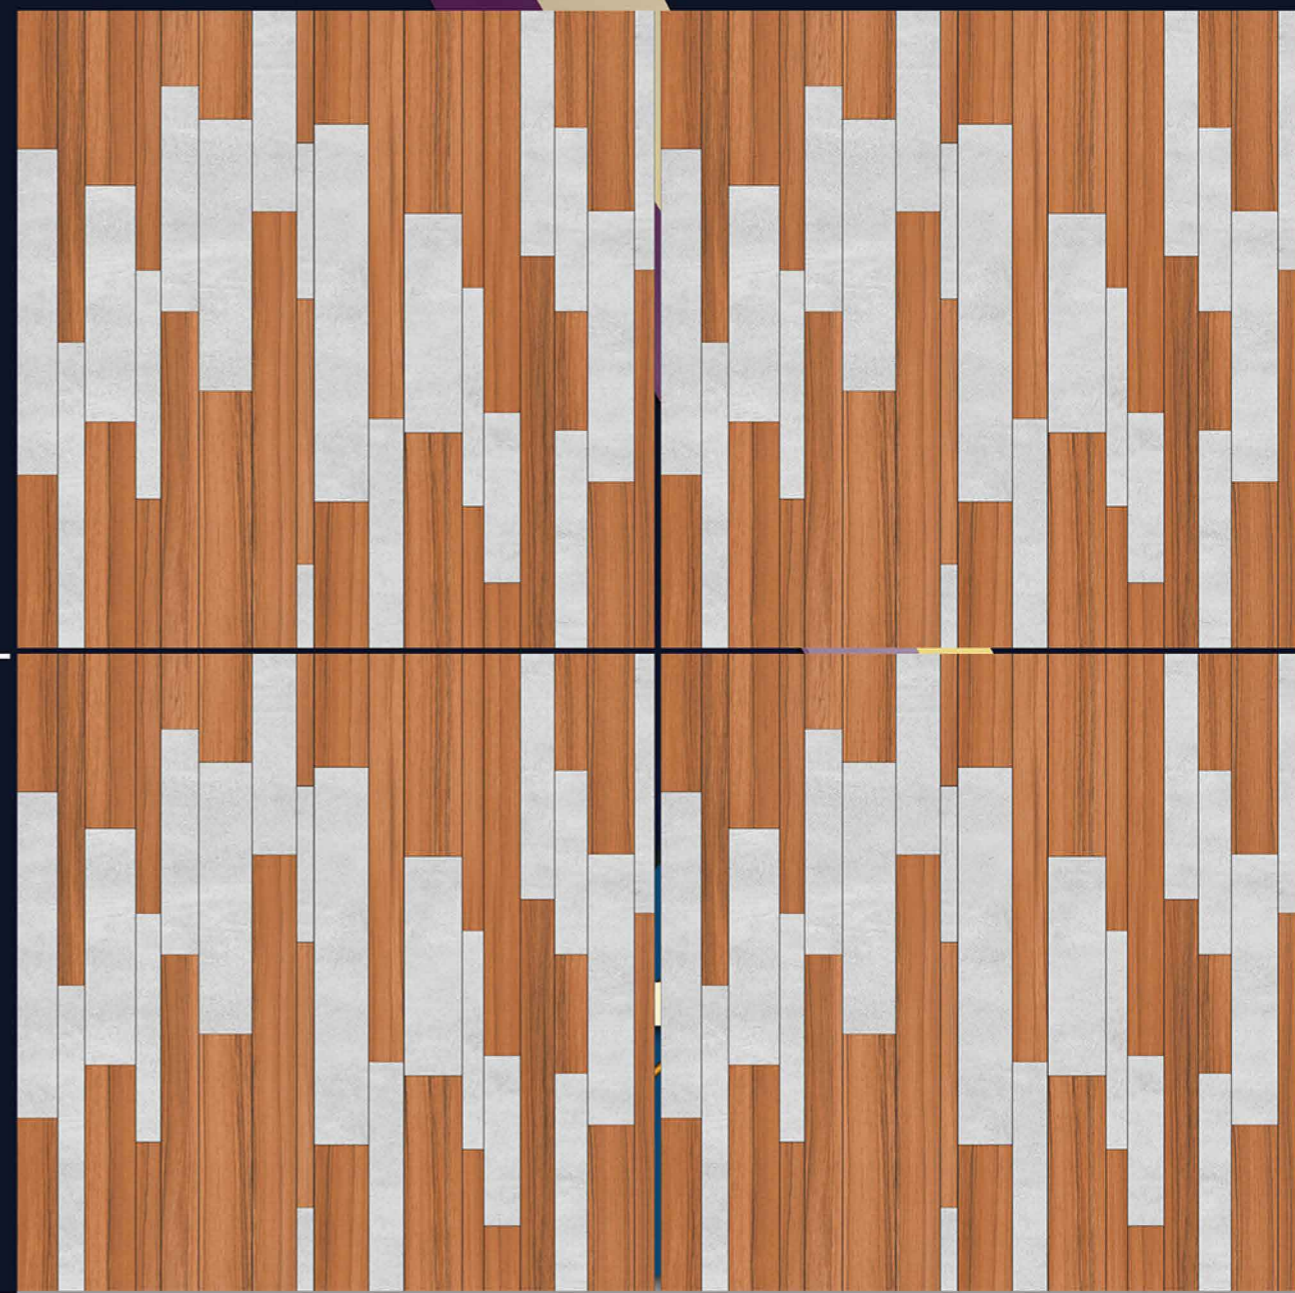

DESIGN

9053

RUSTIC STRIP WOOD

“ The surface of happiness ”

LOMOLY
ceramic

P
G
V
T
G
V
T

6
0
0

X600MM