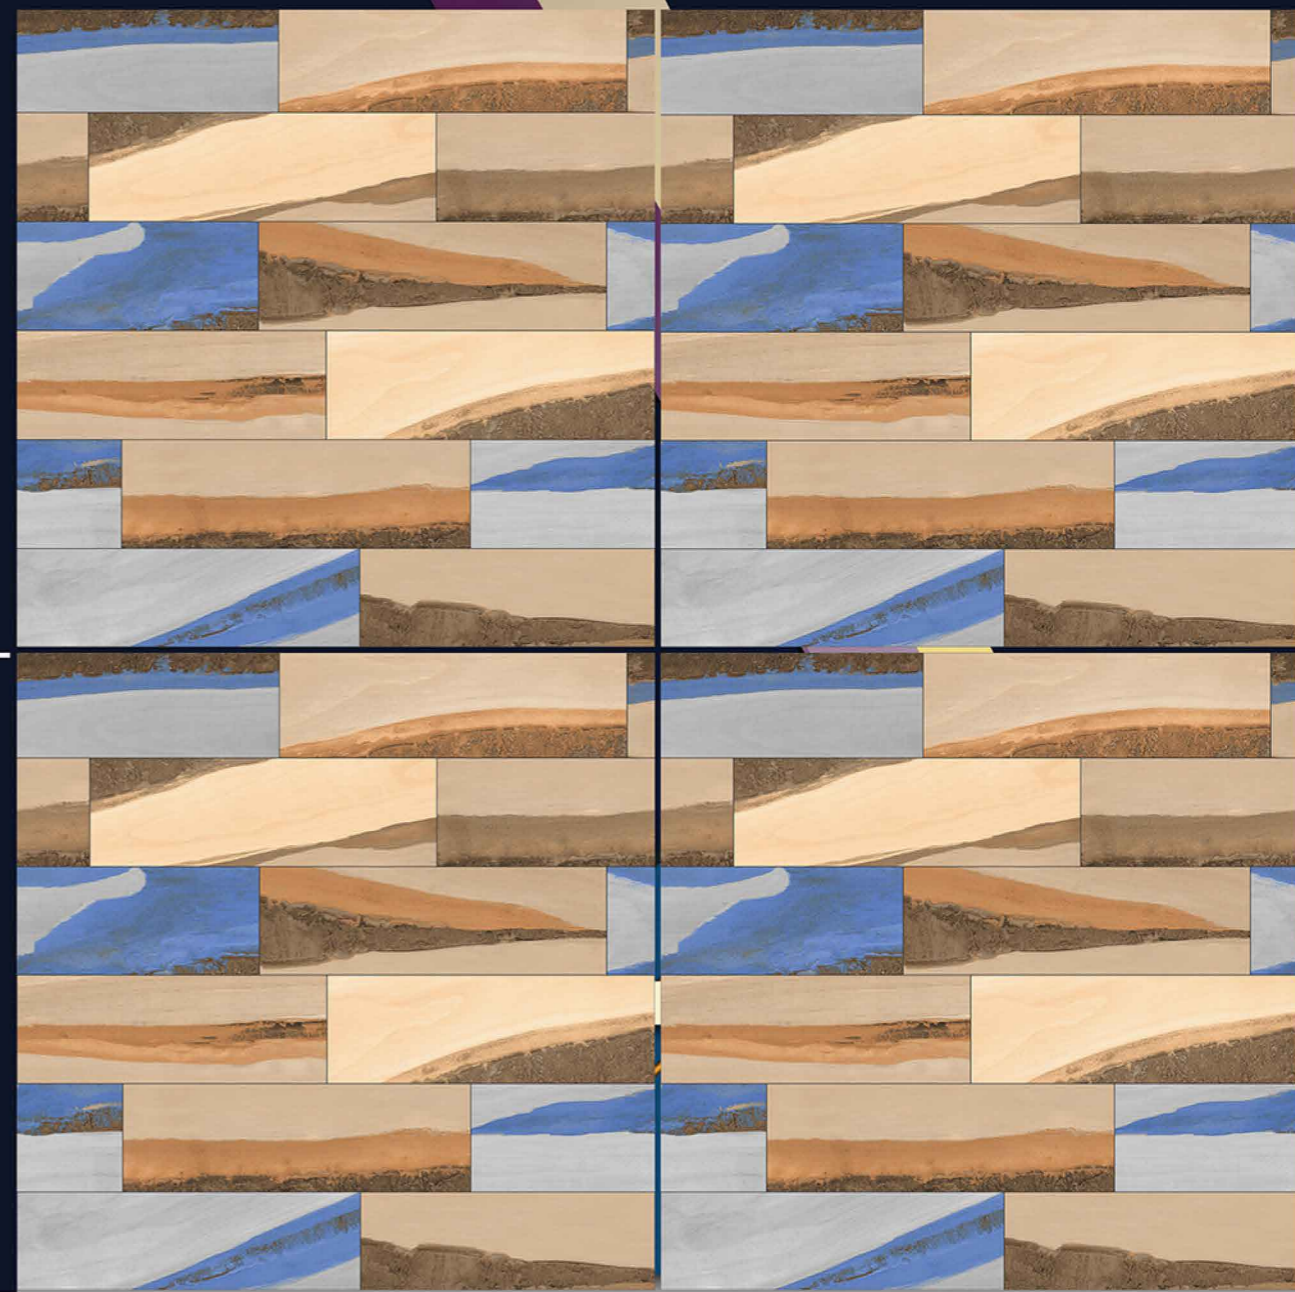

DESIGN

9091

RUSTIC STRIP WOOD

“ The surface of happiness ”

LOMOLY
ceramic

PGVT
GVT
T

600

X600MM