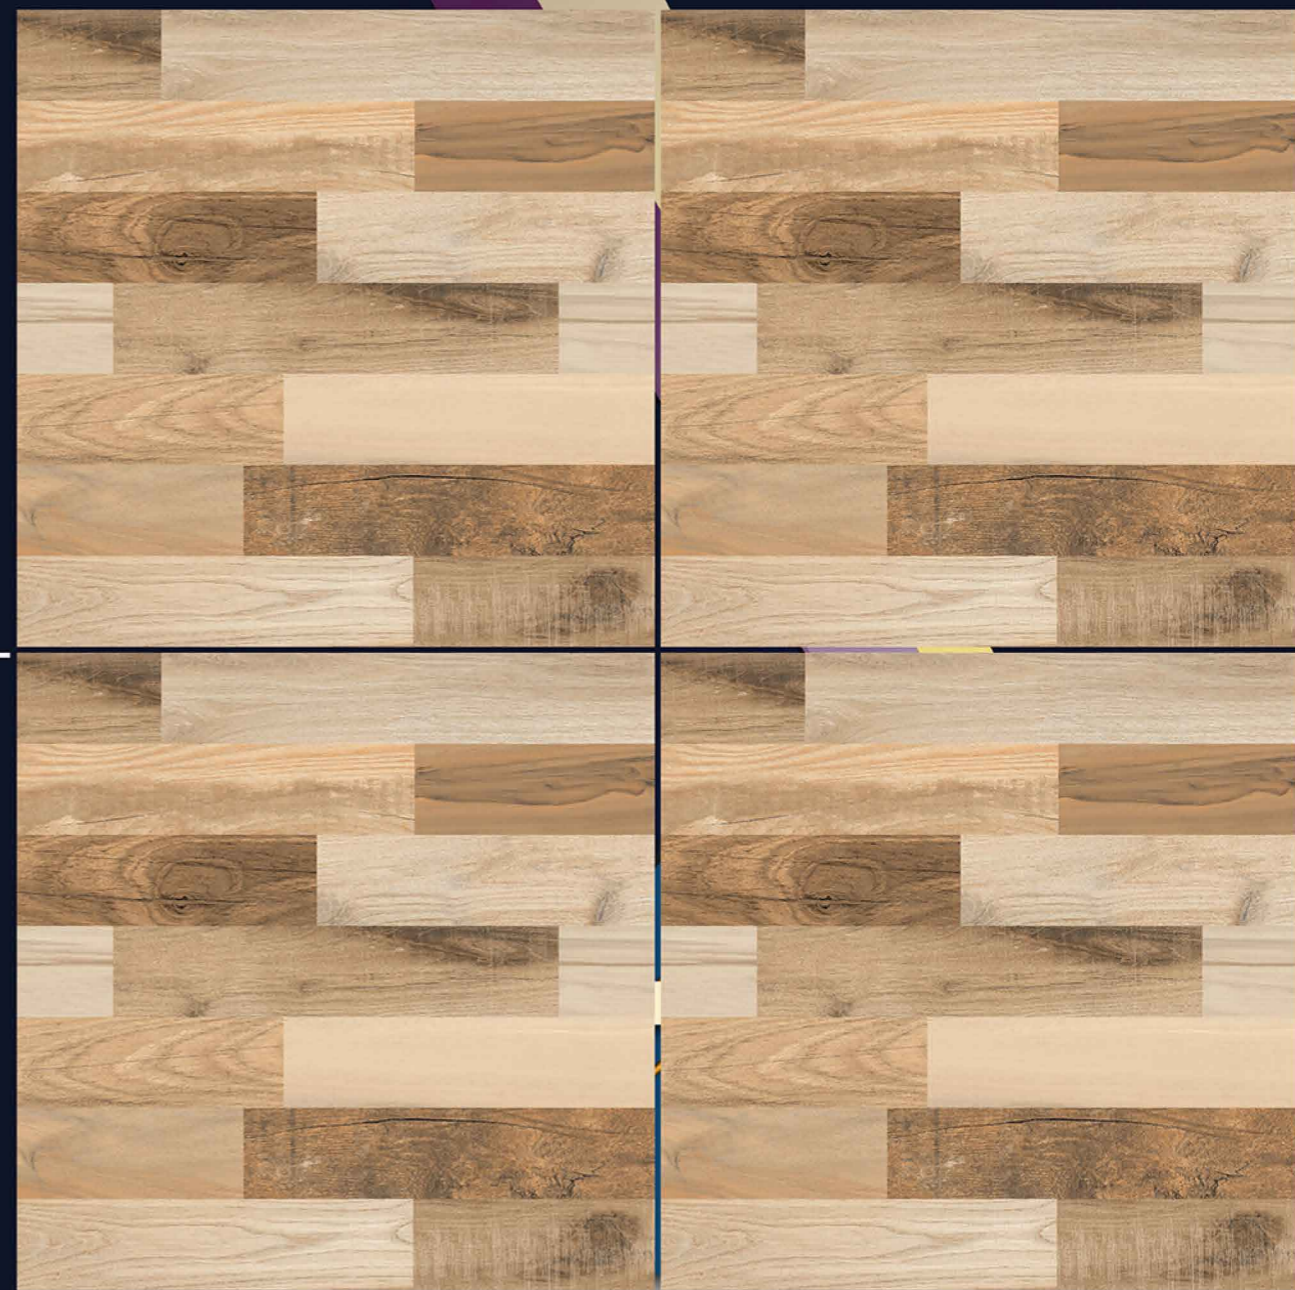

DESIGN

9026

RUSTIC STRIP WOOD

“ The surface of happiness ”

PGVT
GVT
T

6
0
0

X600MM