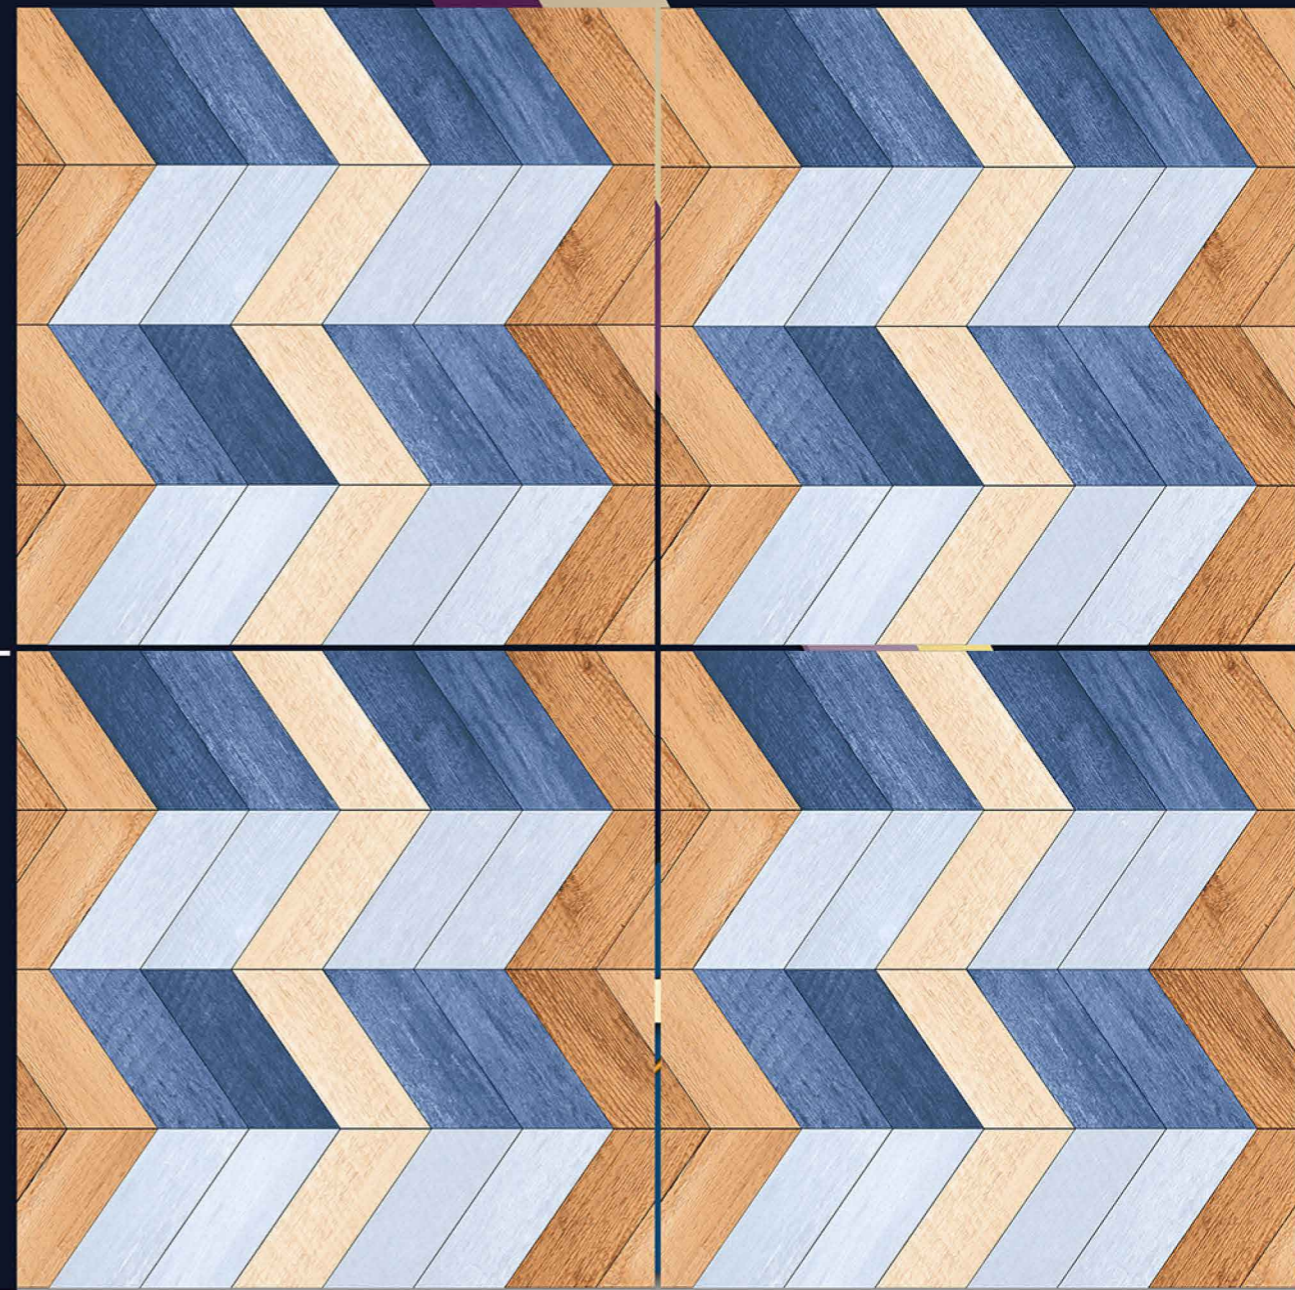

DESIGN

9074

RUSTIC STRIP WOOD

“ The surface of happiness ”

P
G
V
T
G
V
T

6
0
0

X600MM