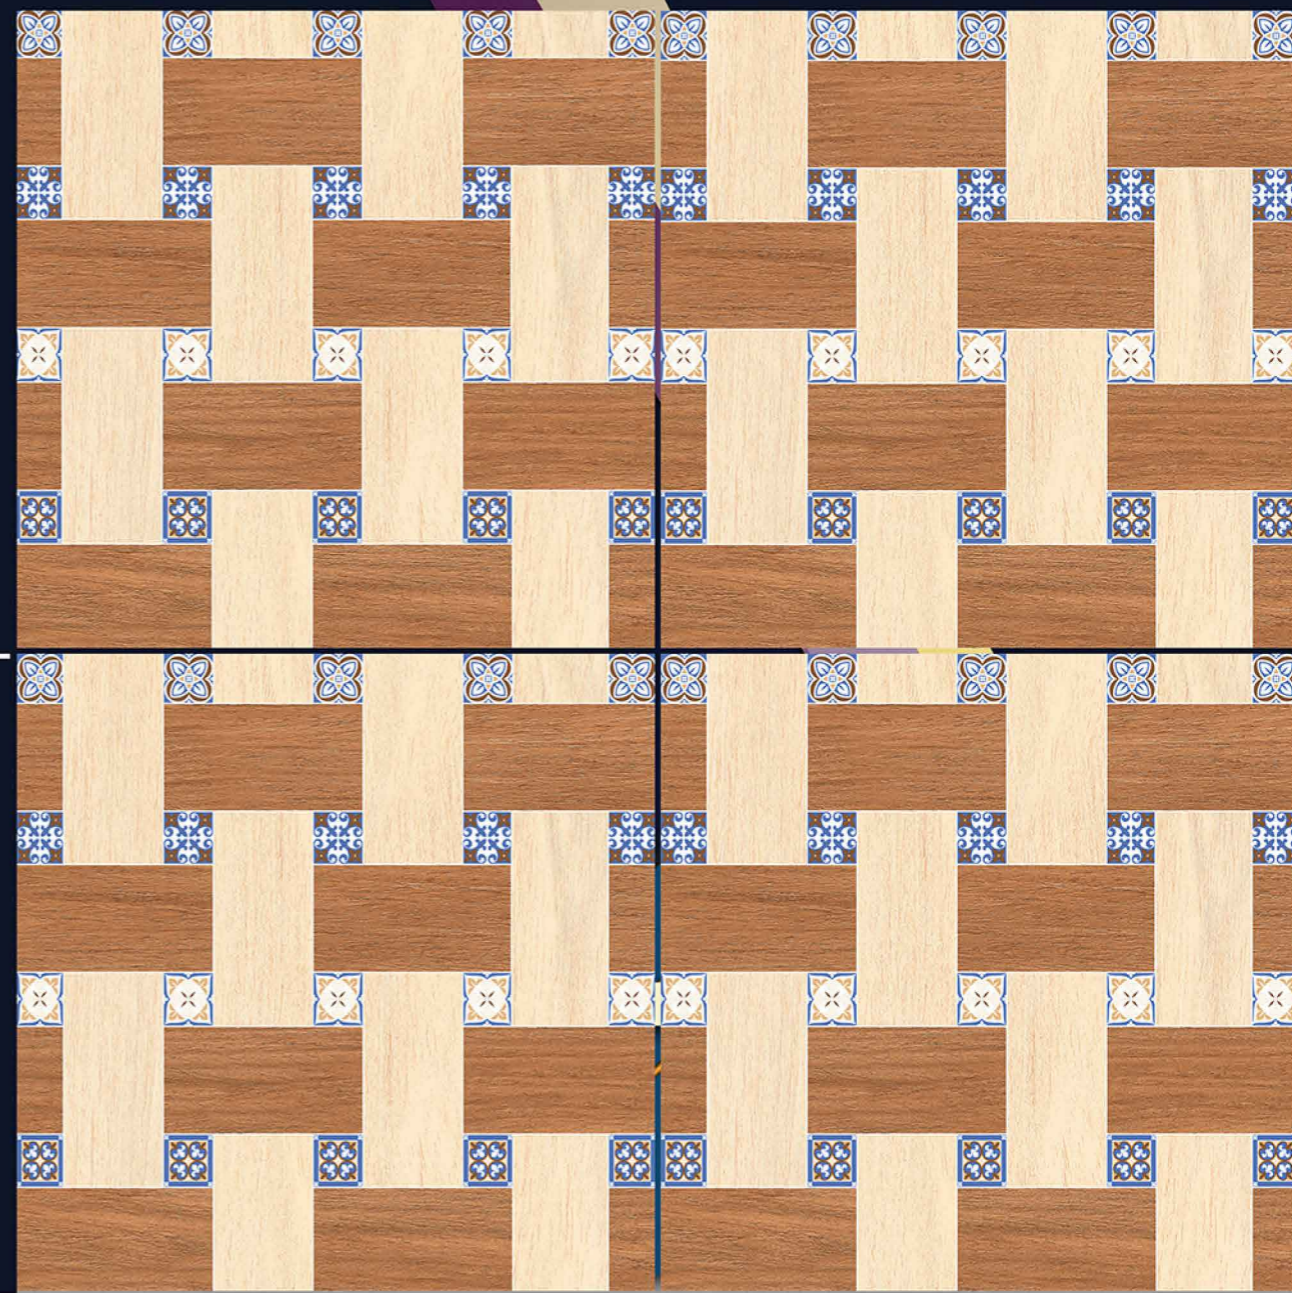

DESIGN

9089

RUSTIC STRIP WOOD

“ The surface of happiness ”

PGVT
GVT
T

600

X600MM