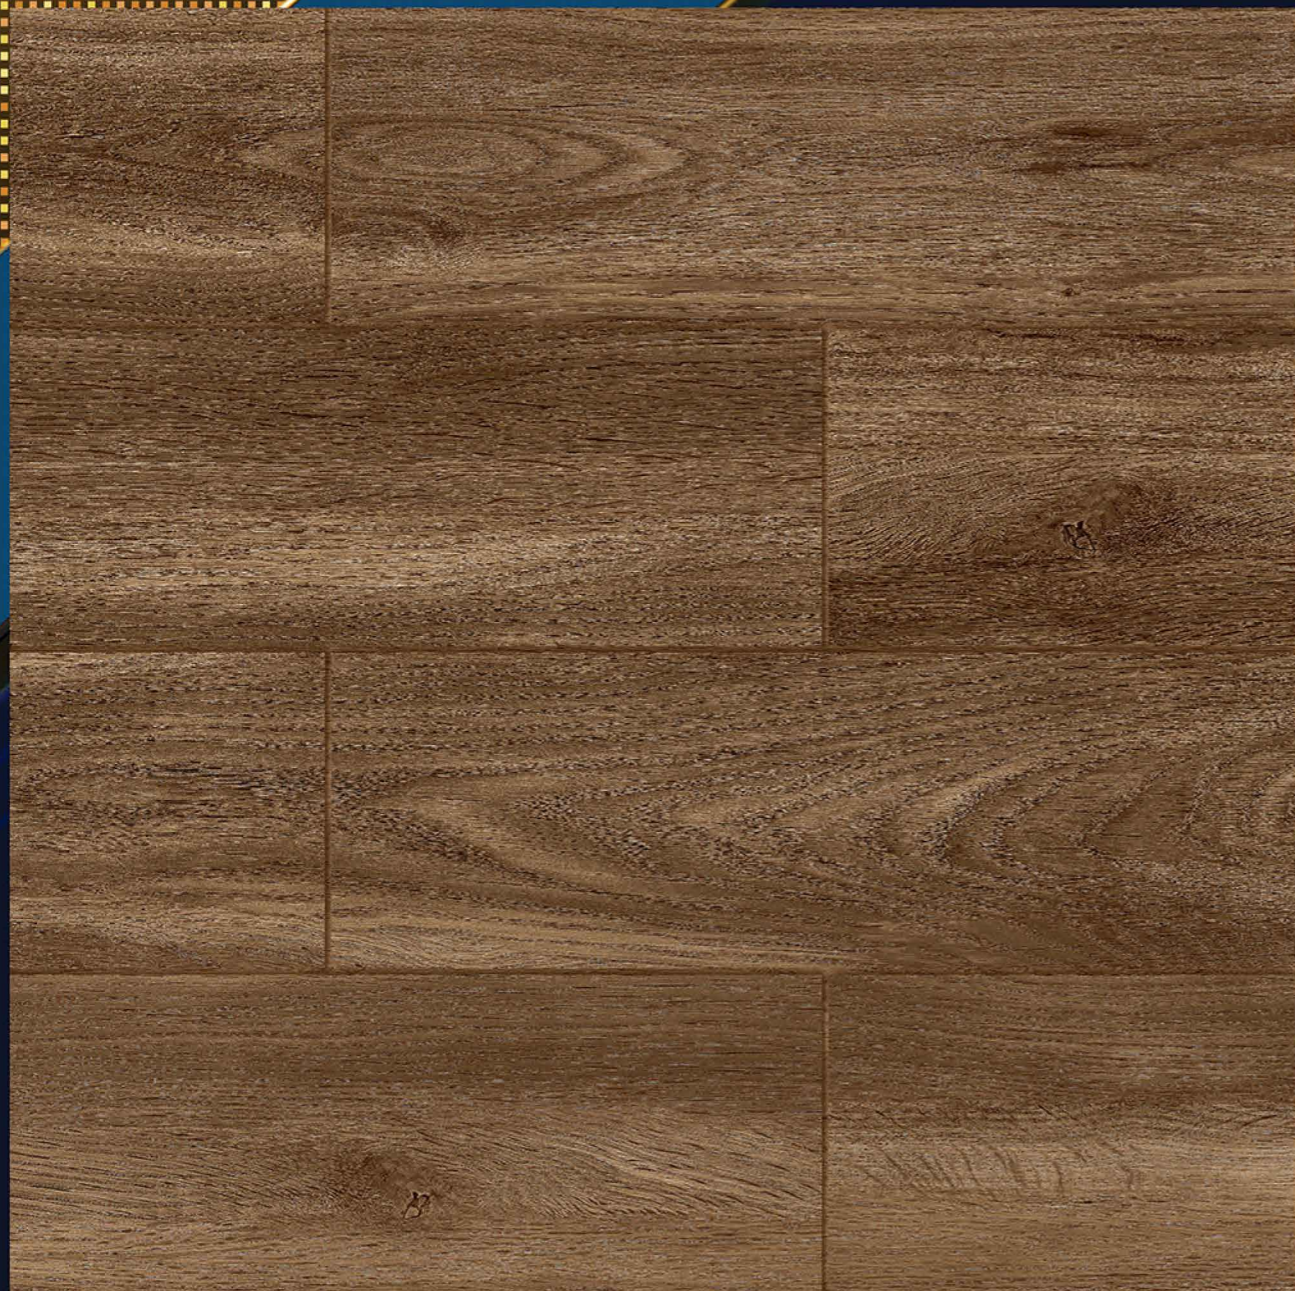

DESIGN

9037

RUSTIC STRIP WOOD

“ The surface of happiness ”

P
G
V
T
G
V
T

6
0
0

X600MM