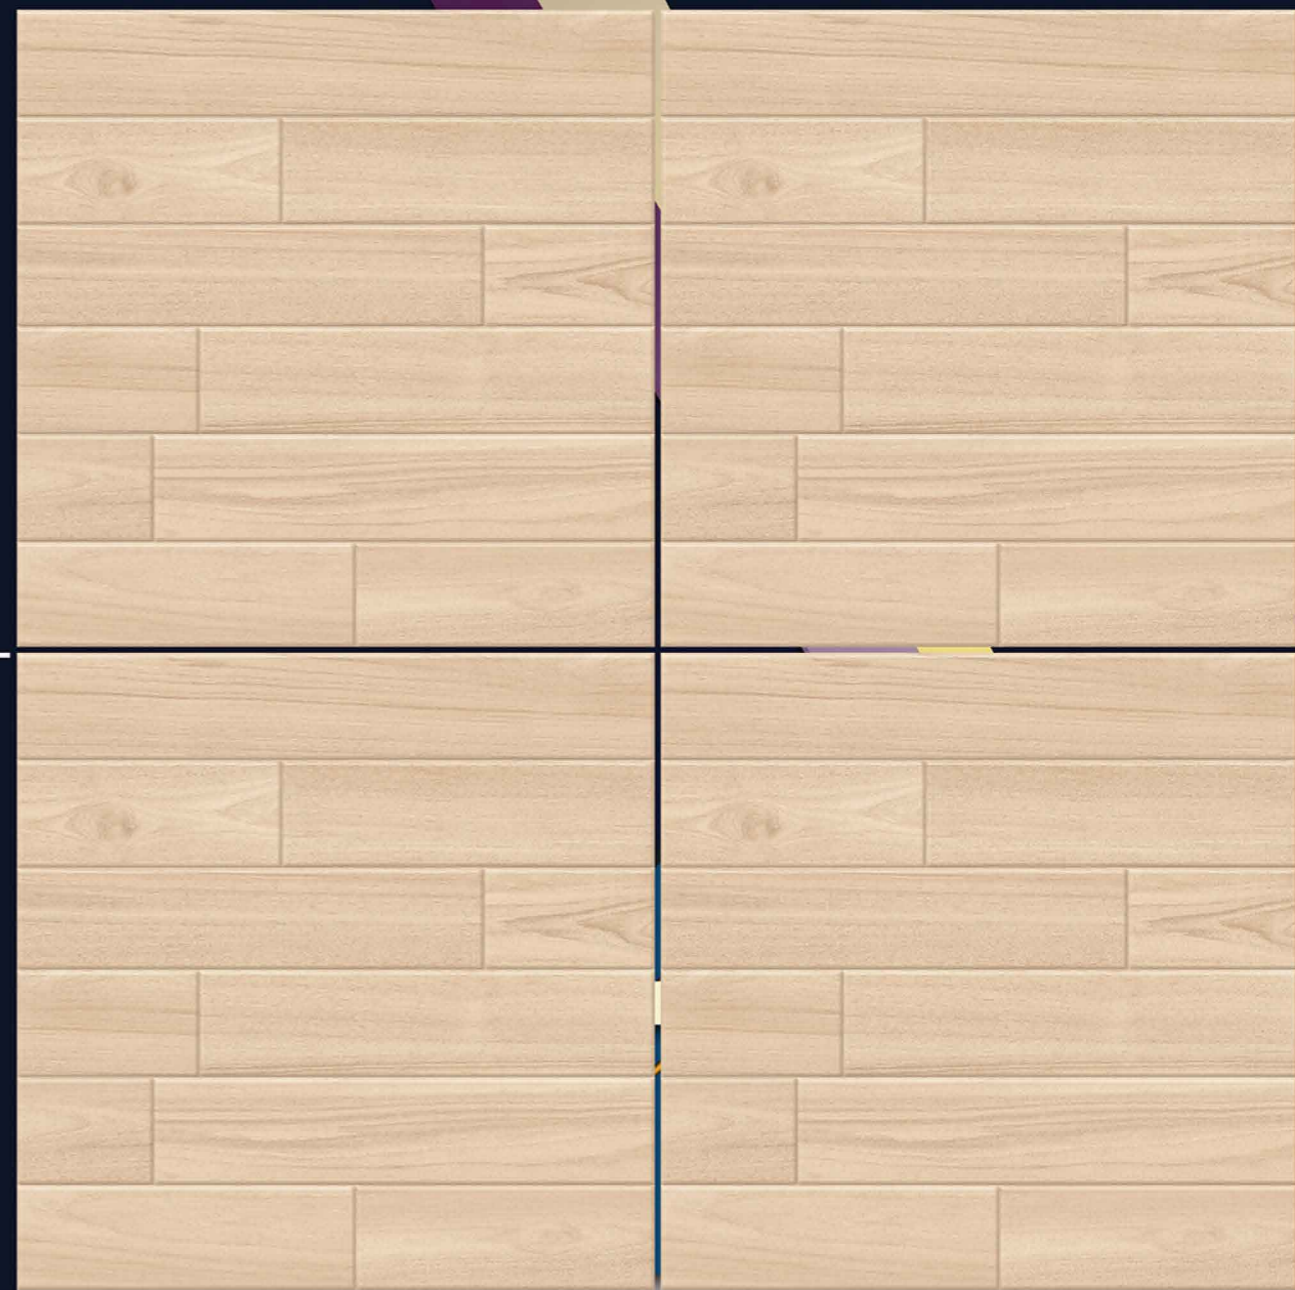

DESIGN

9014

RUSTIC STRIP WOOD

“ The surface of happiness ”

LOMOLY
ceramic

P
G
V
T
G
V
T

6
0
0

X600MM