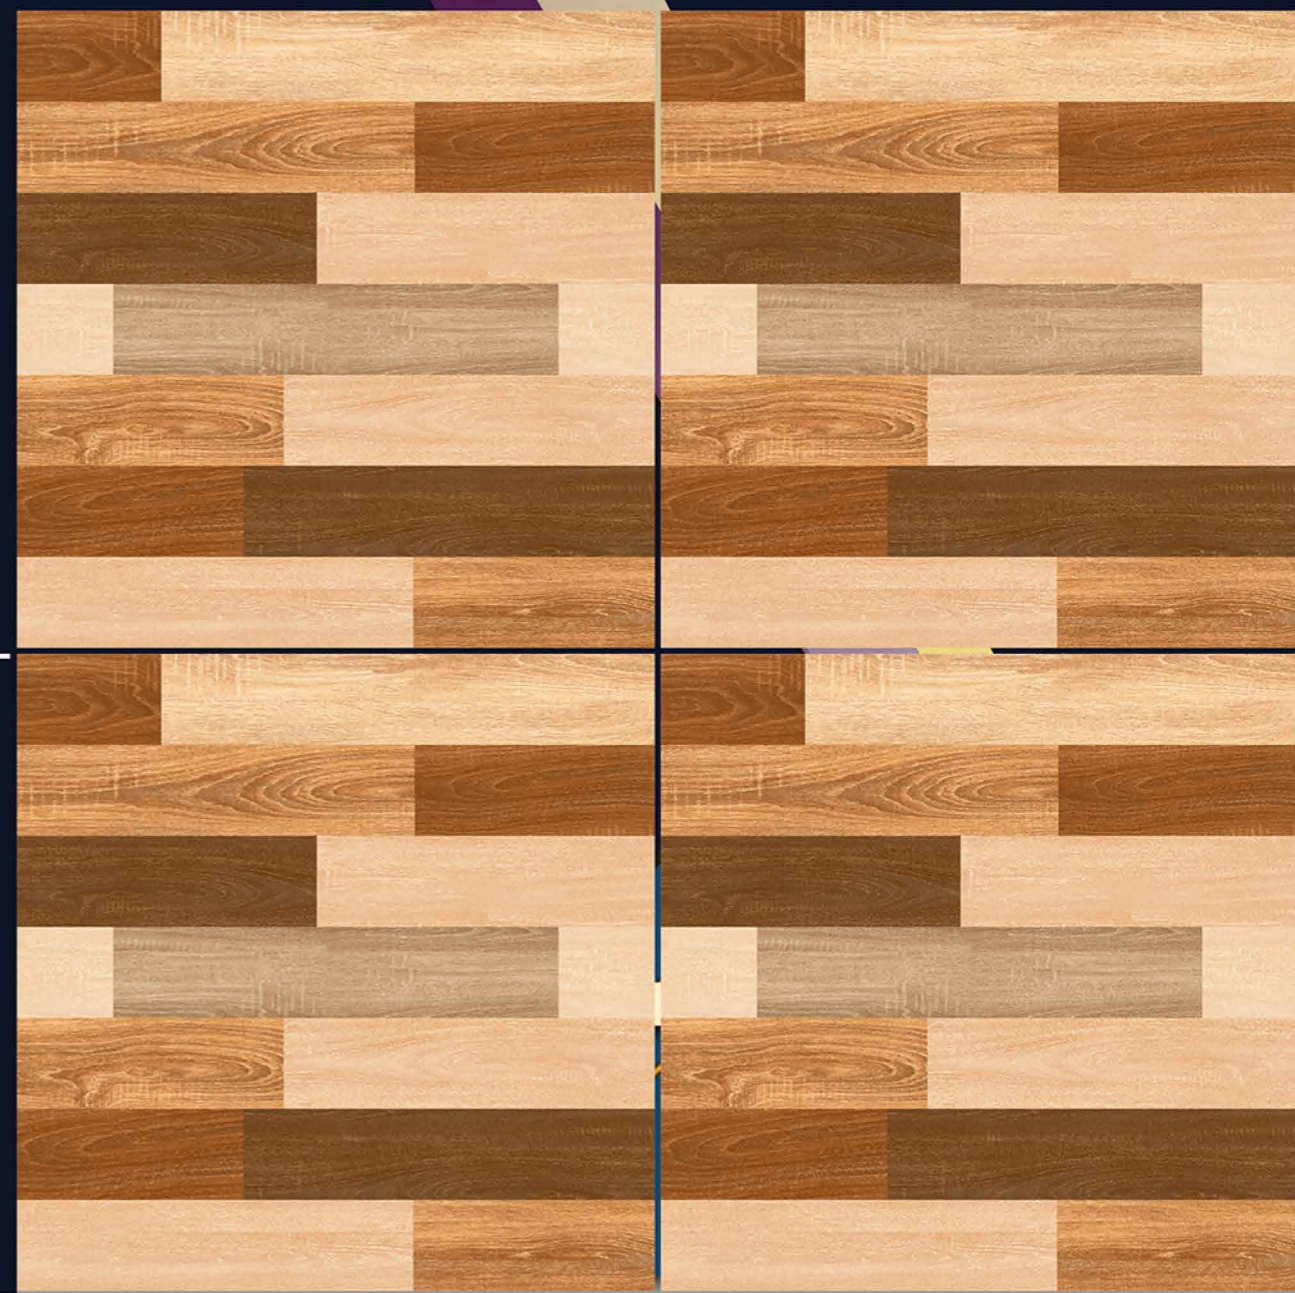

DESIGN

9023

RUSTIC STRIP WOOD

“ The surface of happiness ”

P
G
V
T
G
V
T

6
0
0

X600MM