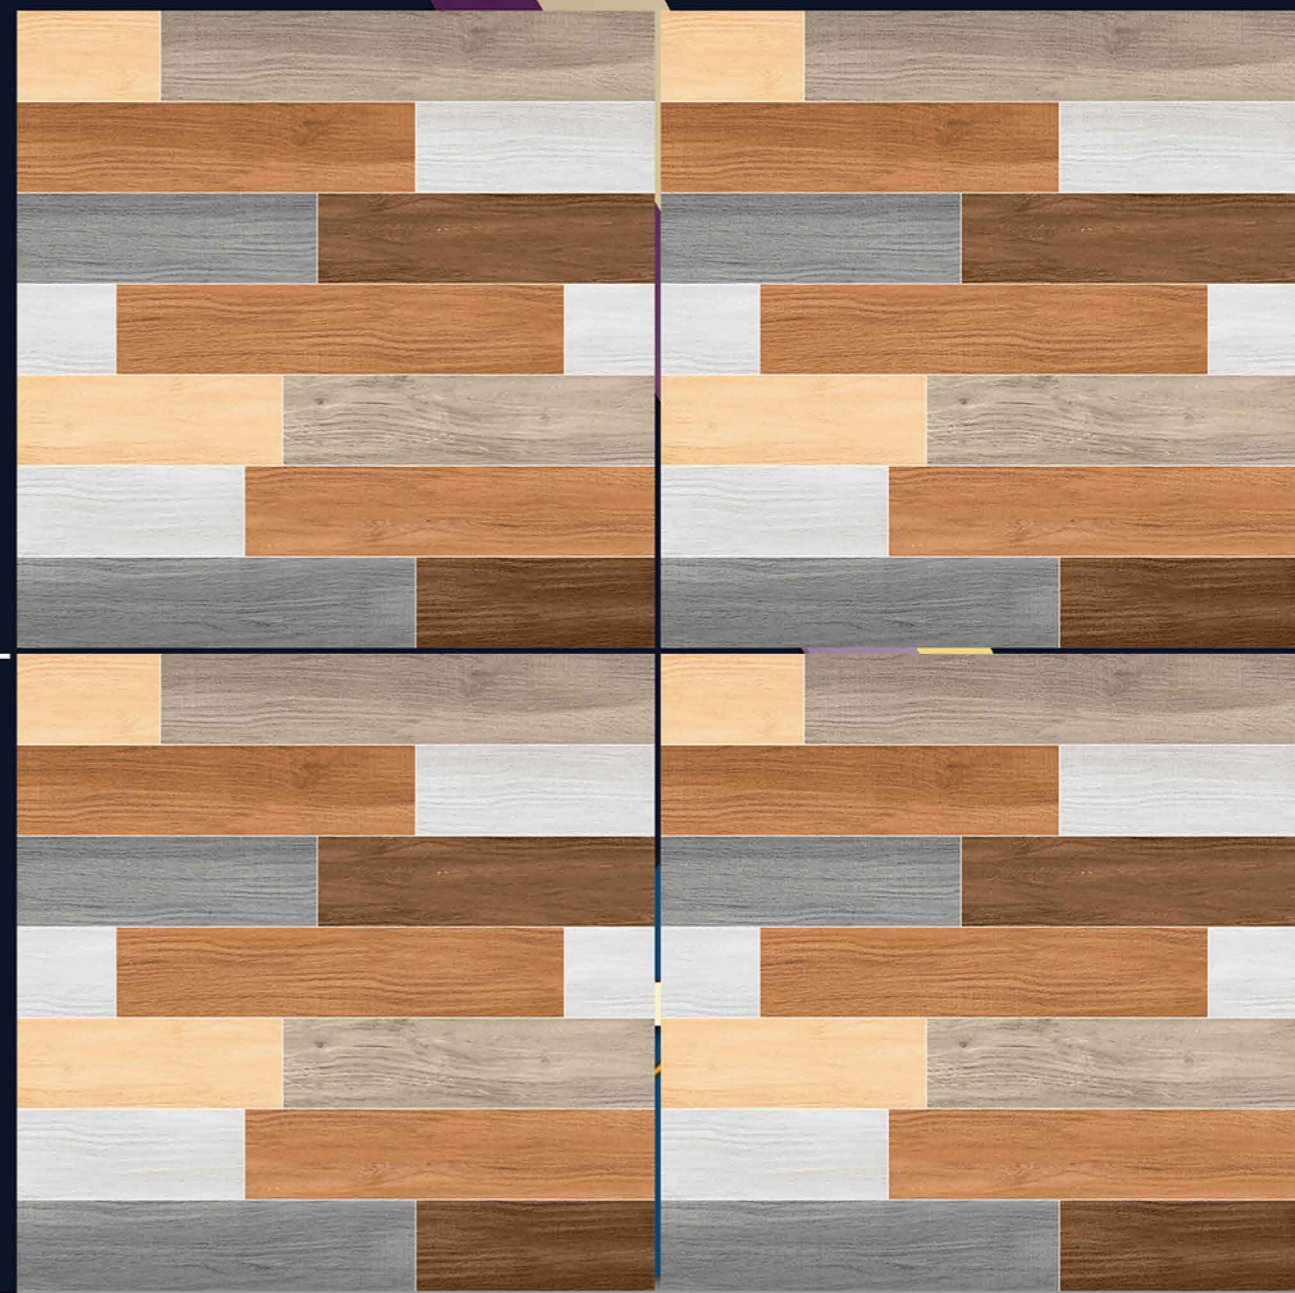

DESIGN

9020

RUSTIC STRIP WOOD

“ The surface of happiness ”

LOMOLY
ceramic

P
G
V
T
G
V
T

6
0
0

X600MM