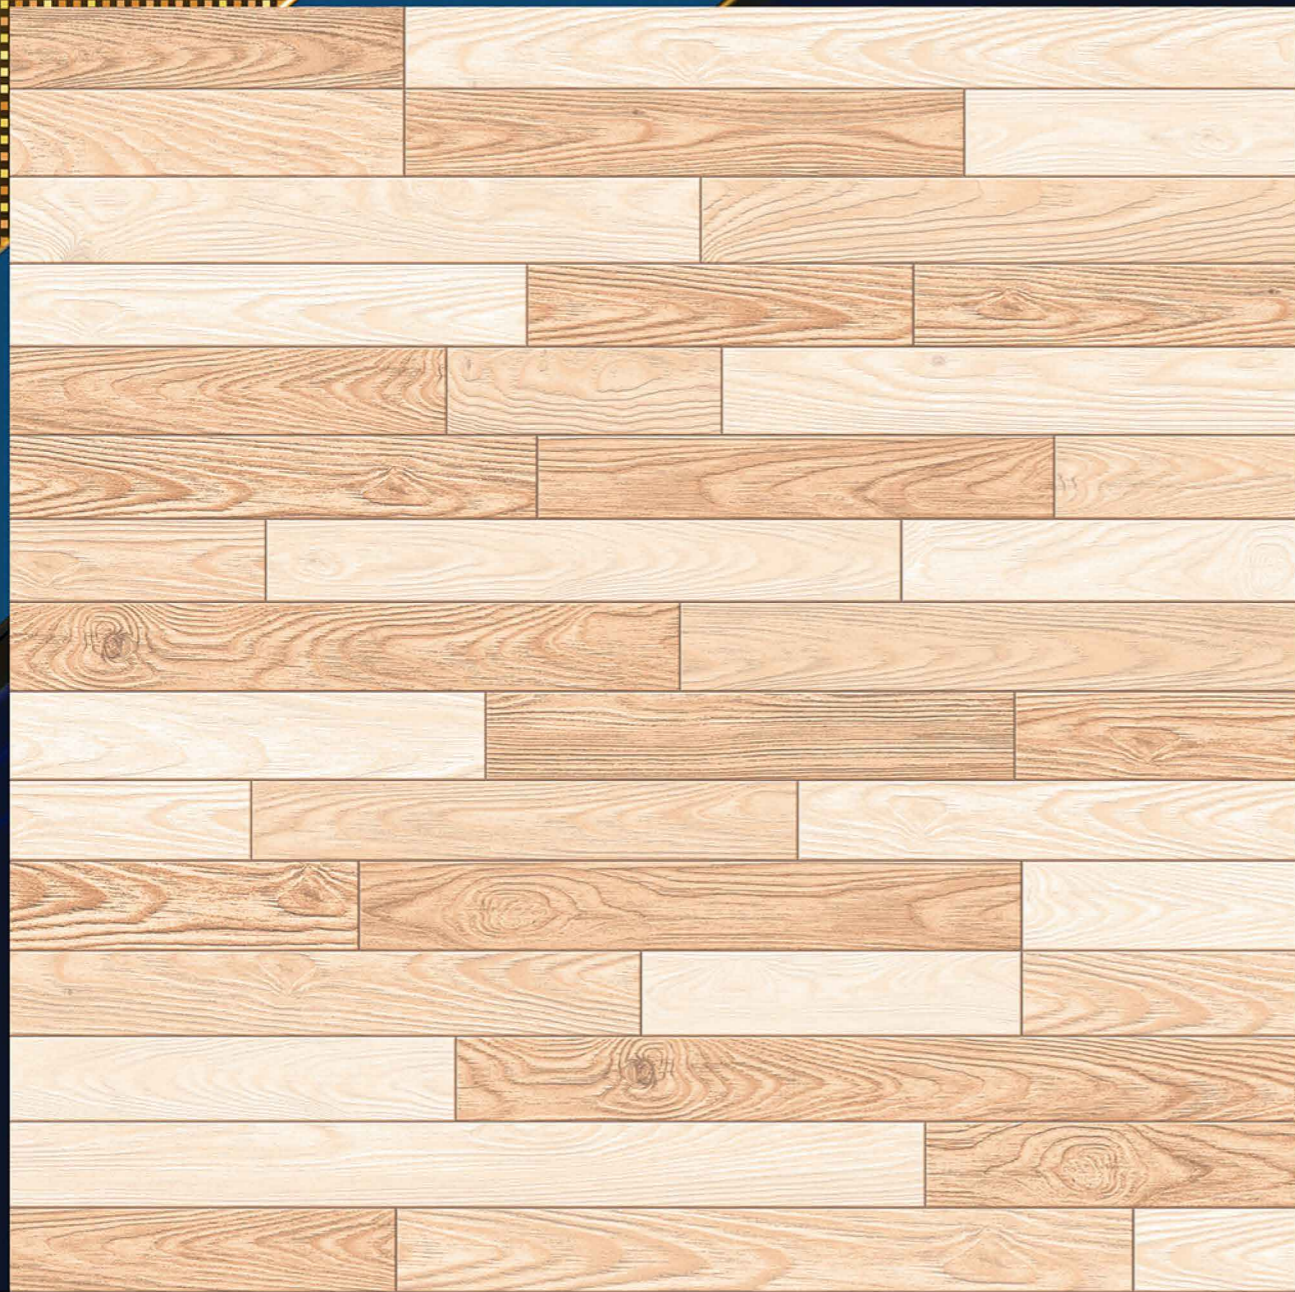

DESIGN

9064

RUSTIC STRIP WOOD

“ The surface of happiness ”

P
G
V
T
G
V
T

6
0
0

X600MM