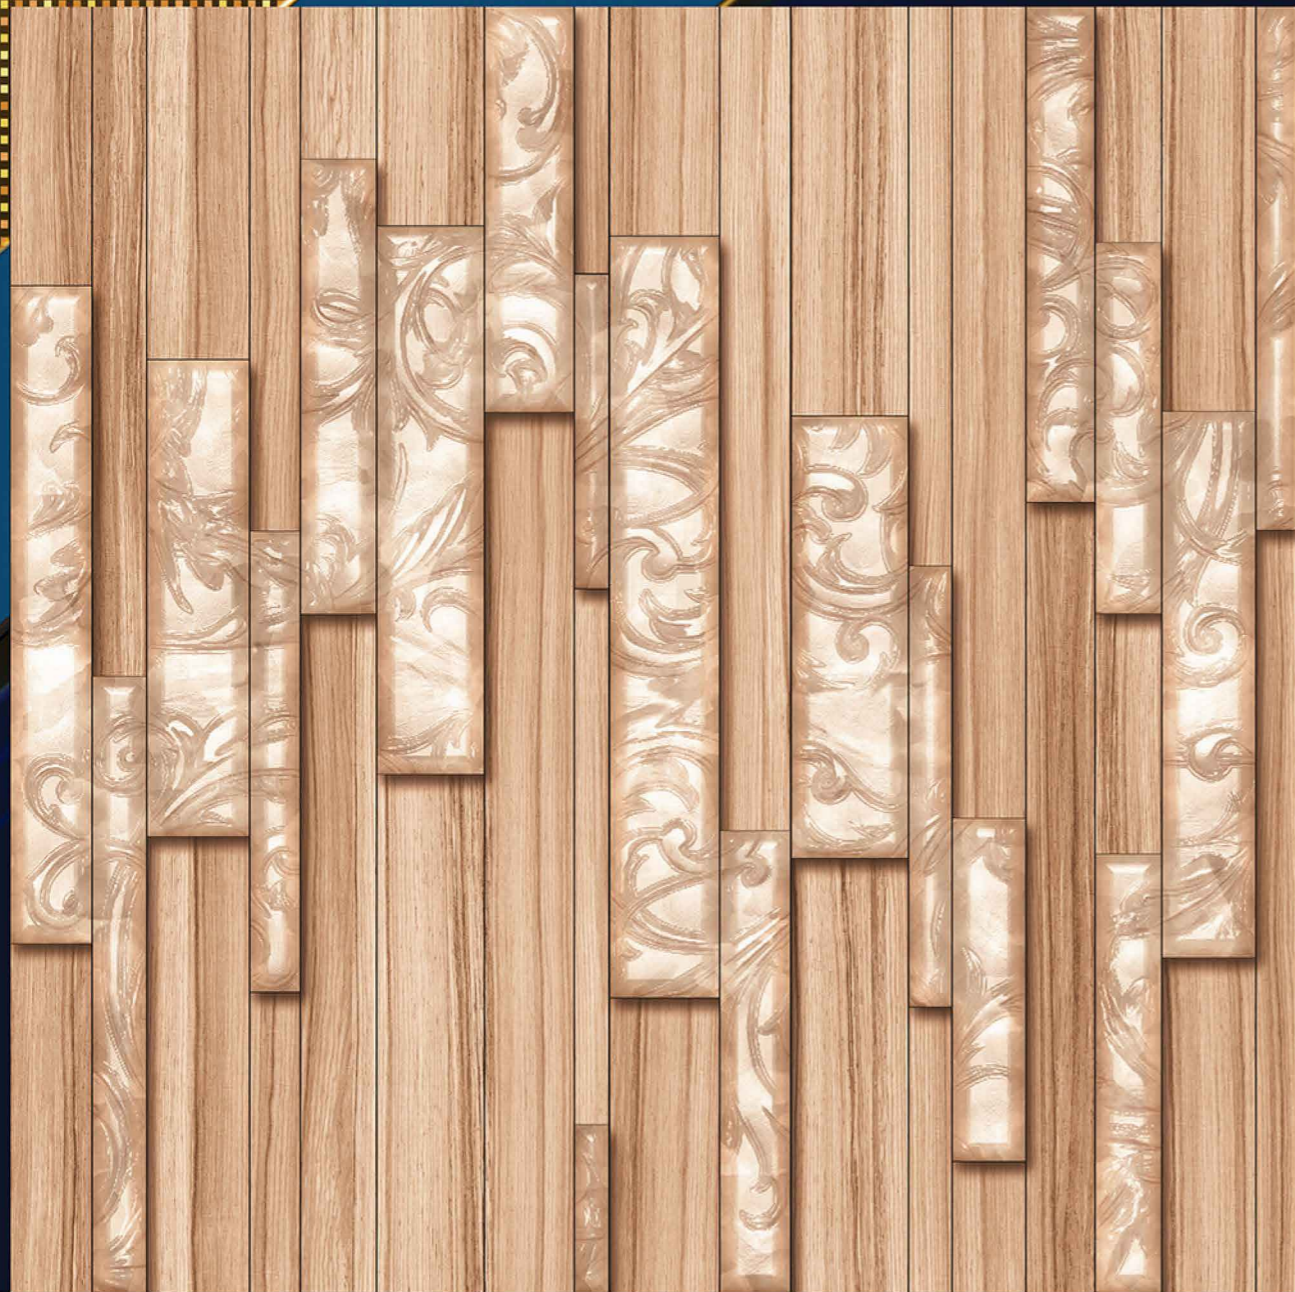

DESIGN

9055

RUSTIC STRIP WOOD

“ The surface of happiness ”

P
G
V
T
G
V
T

6
0
0

X600MM