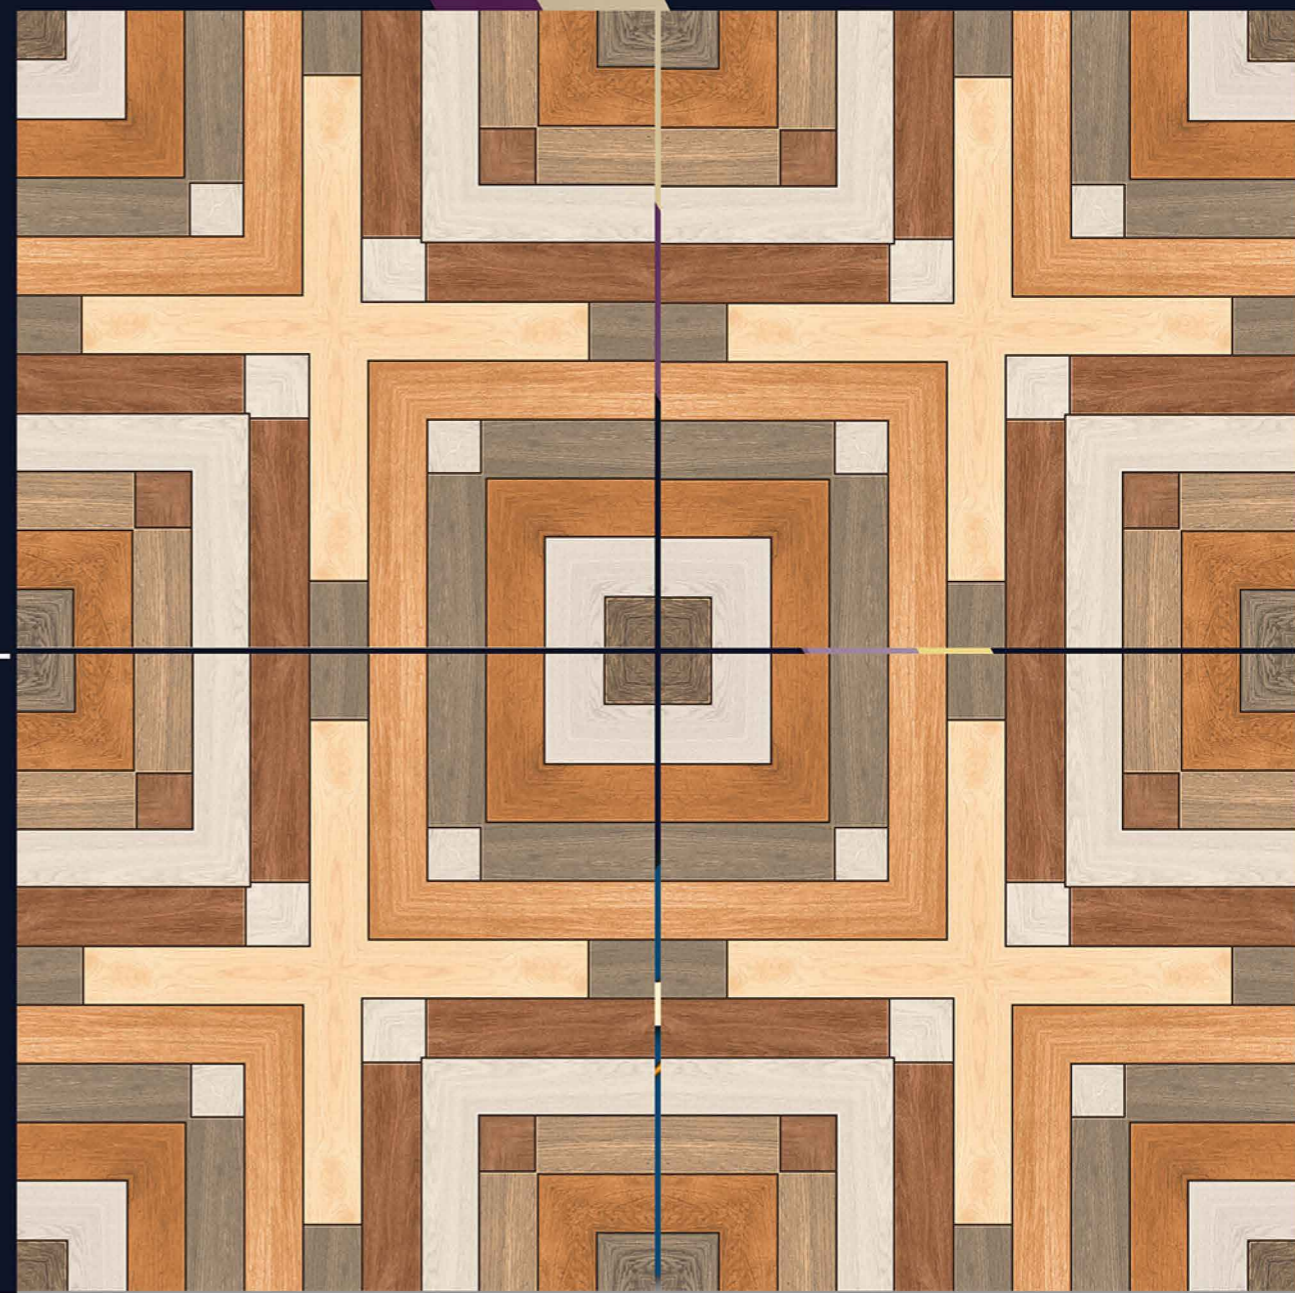

DESIGN

9076

RUSTIC STRIP WOOD

“ The surface of happiness ”

P
G
V
T
G
V
T

6
0
0

X600MM