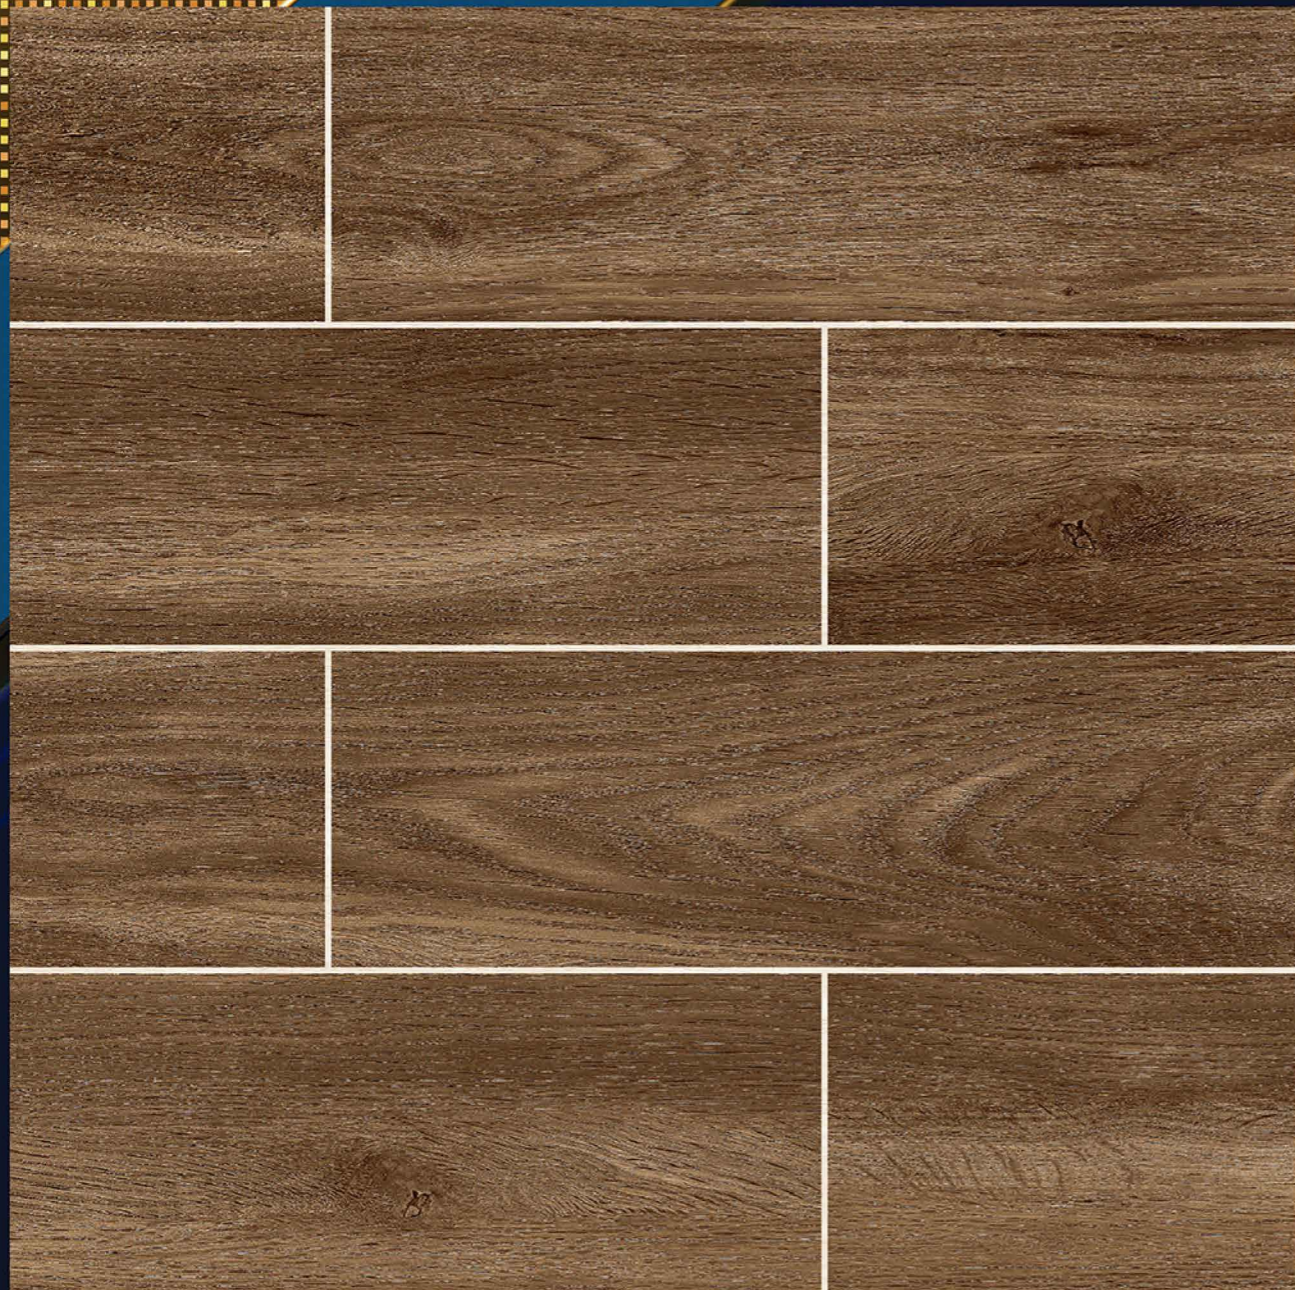

DESIGN

9005

RUSTIC STRIP WOOD

“ The surface of happiness ”

LOMOLY
ceramic

P G V T
G
V
T

6
0
0

X 6 0 0 M M