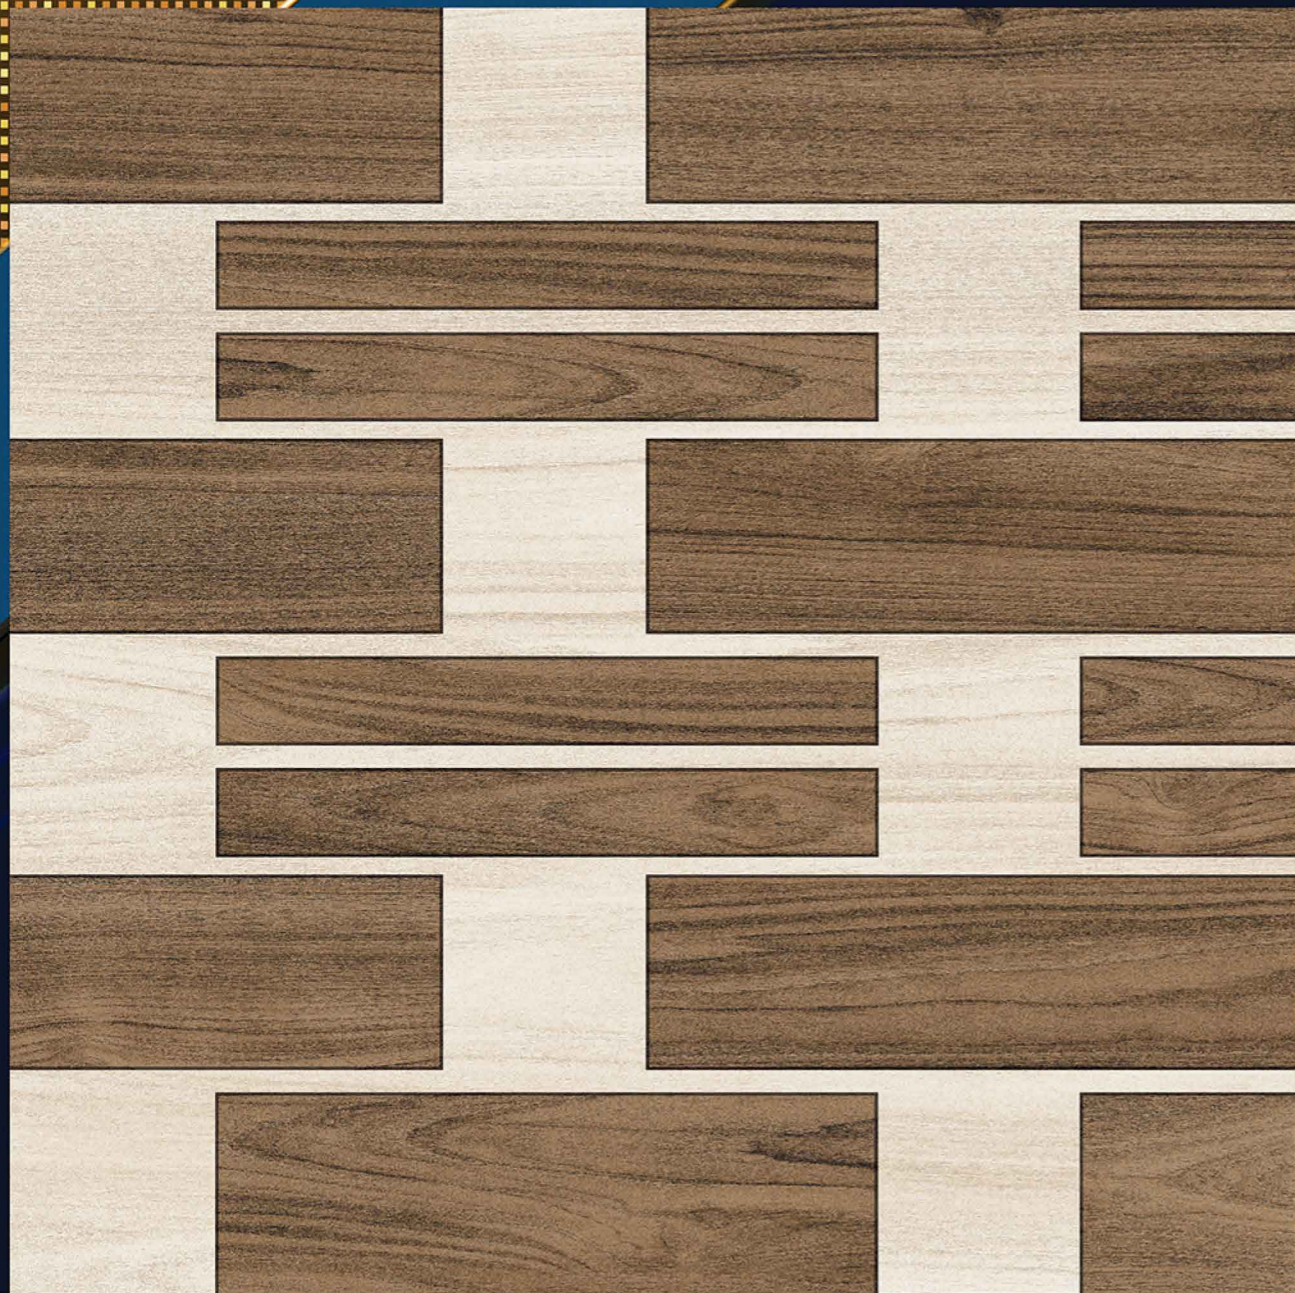

DESIGN

9007

RUSTIC STRIP WOOD

“ The surface of happiness ”

P
G
V
T
G
V
T

6
0
0

X600MM