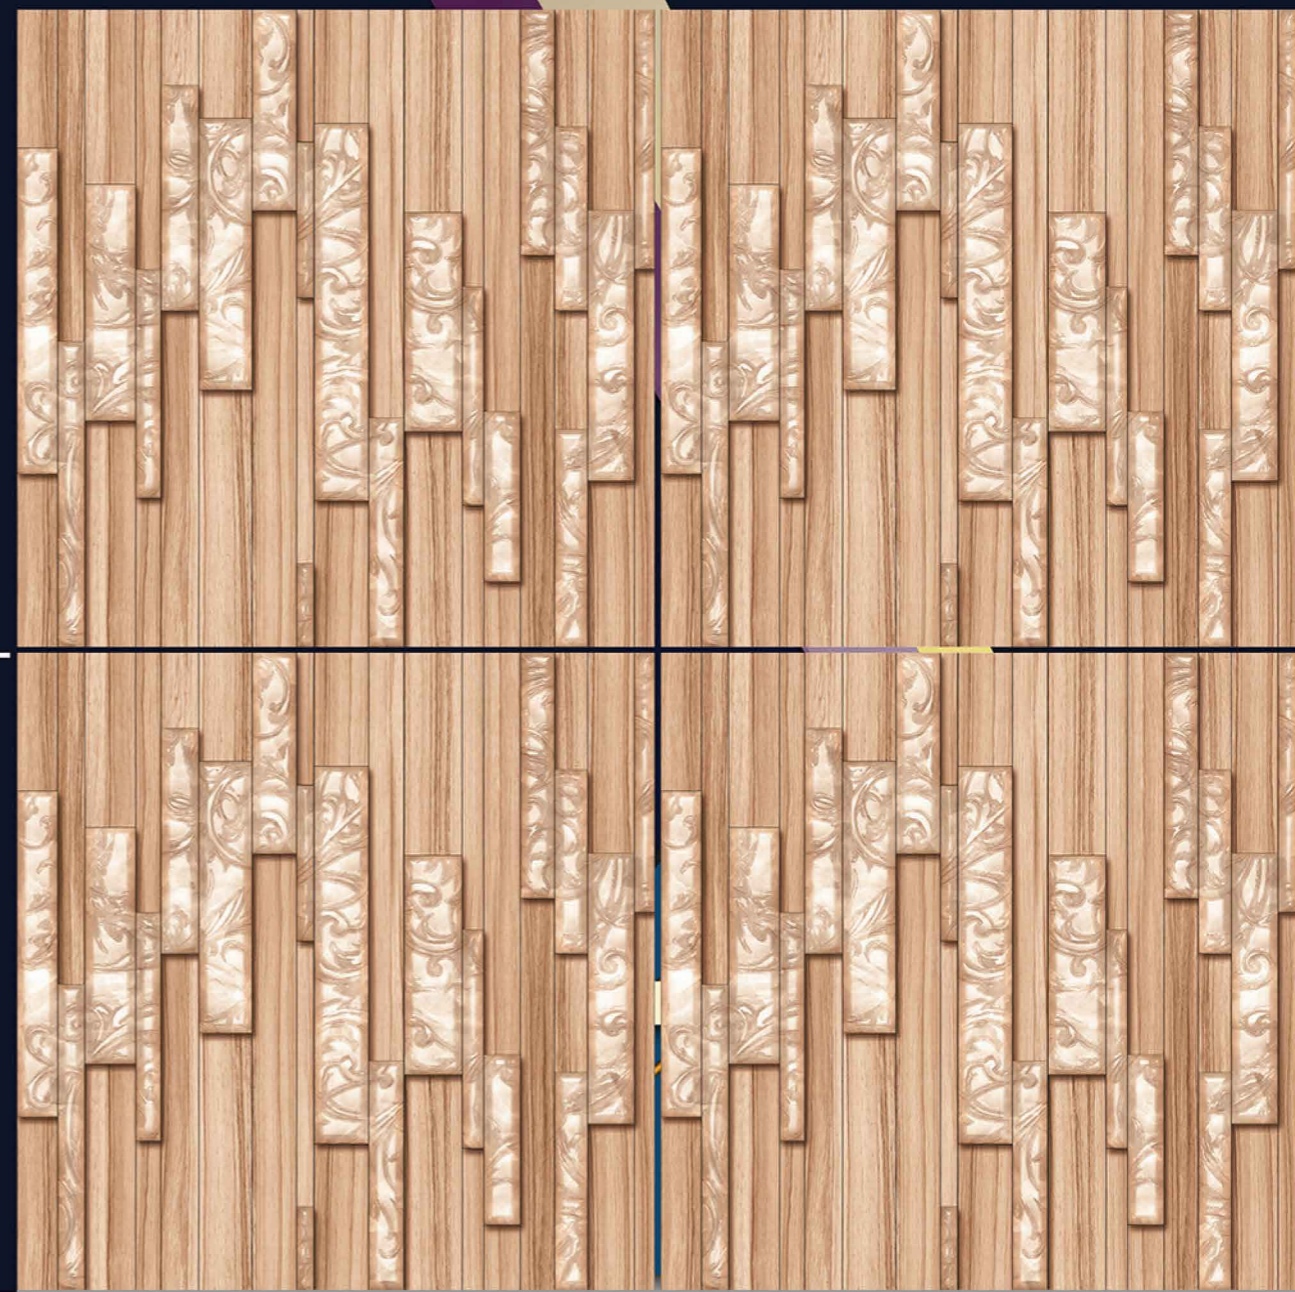

DESIGN

9055

RUSTIC STRIP WOOD

“ The surface of happiness ”

P
G
V
T
G
V
T

6
0
0

X600MM