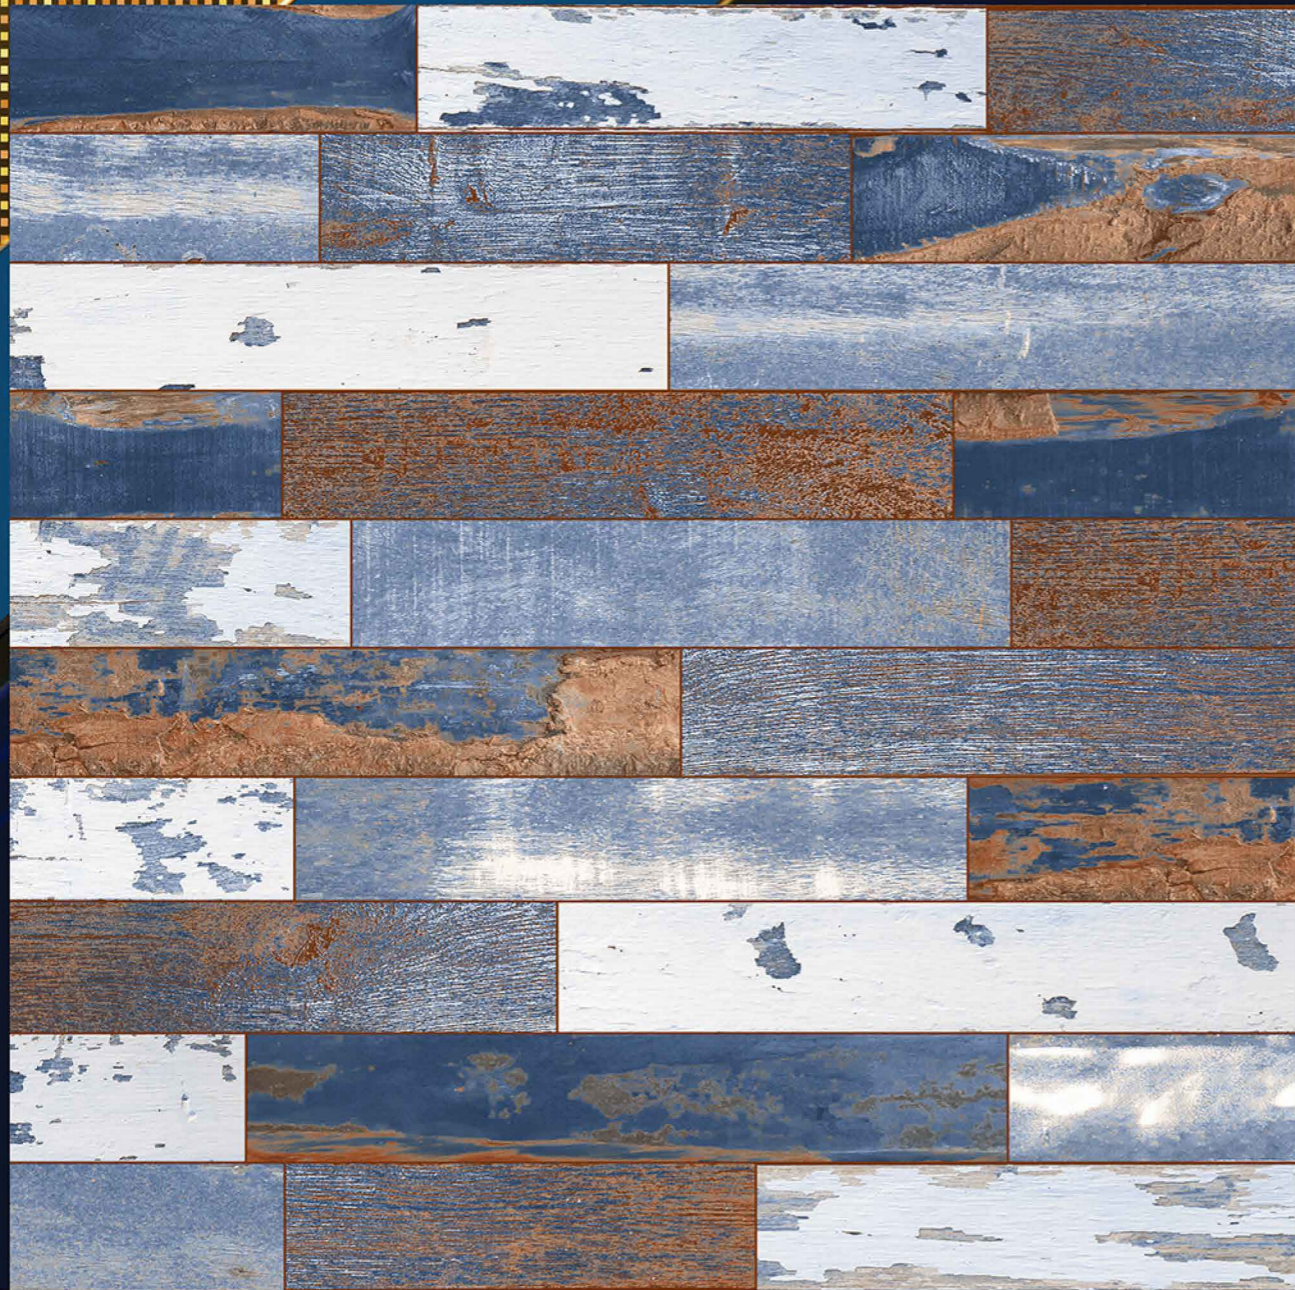

DESIGN

9077

RUSTIC STRIP WOOD

“ The surface of happiness ”

P
G
V
T
G
V
T

6
0
0

X600MM