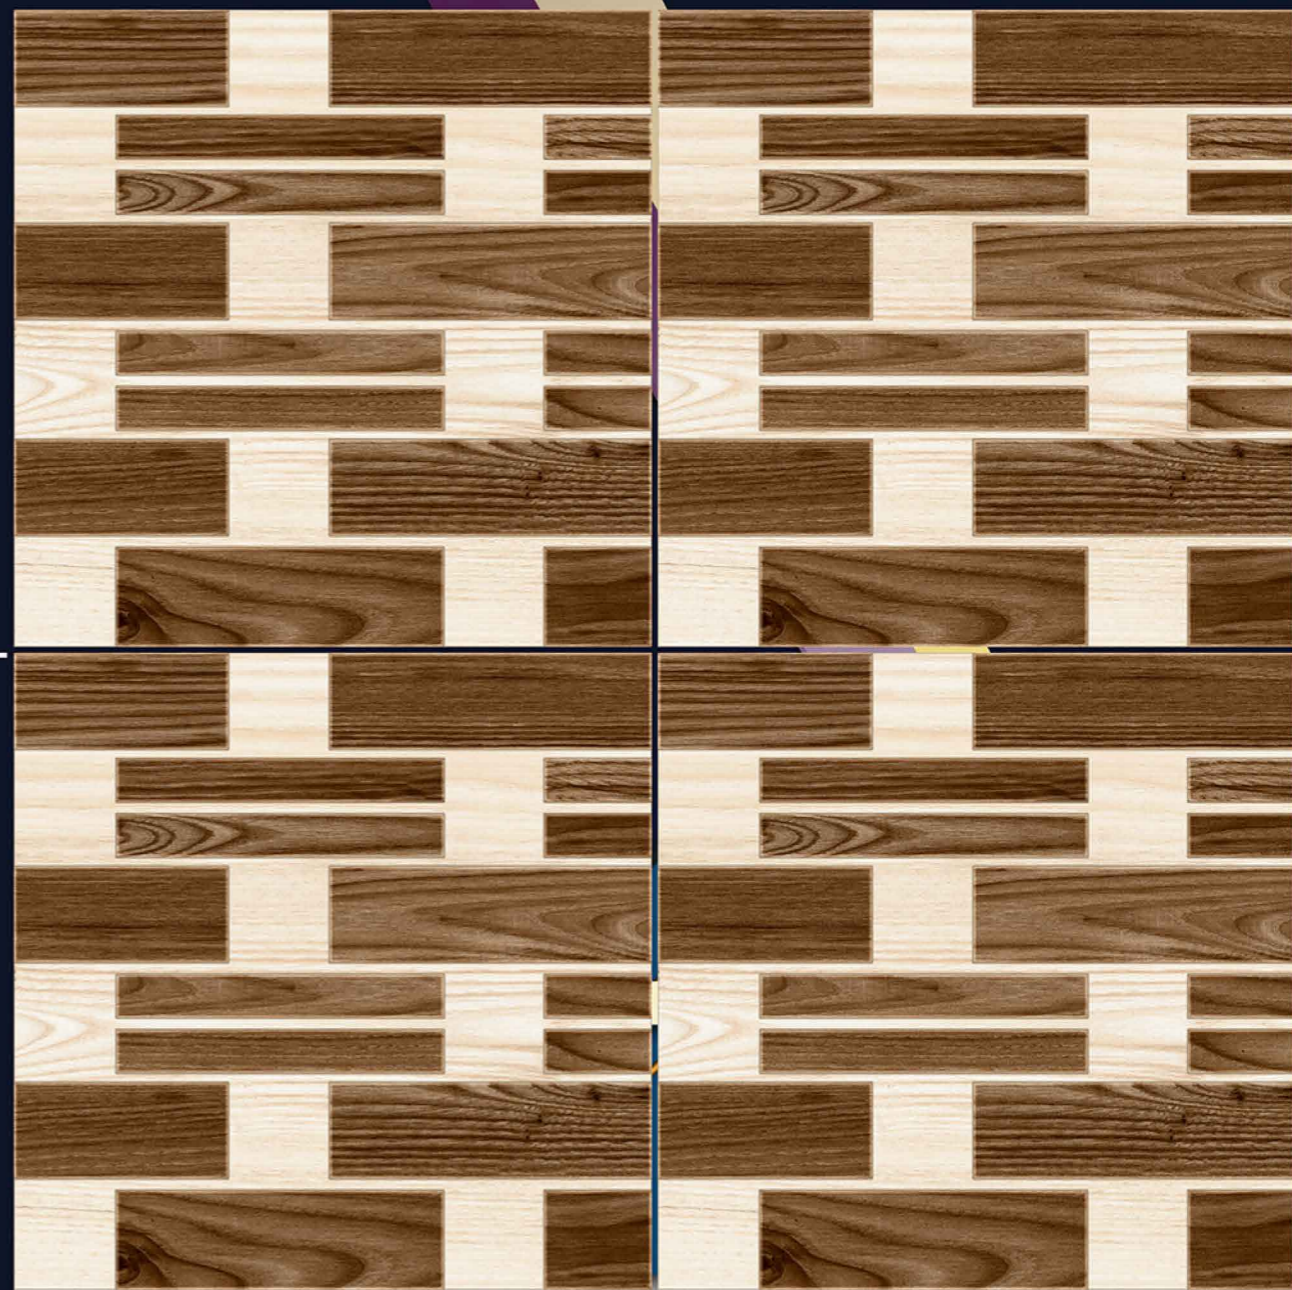

DESIGN

9008

RUSTIC STRIP WOOD

“ The surface of happiness ”

LOMOLY
ceramic

P
G
V
T
G
V
T

6
0
0

X600MM