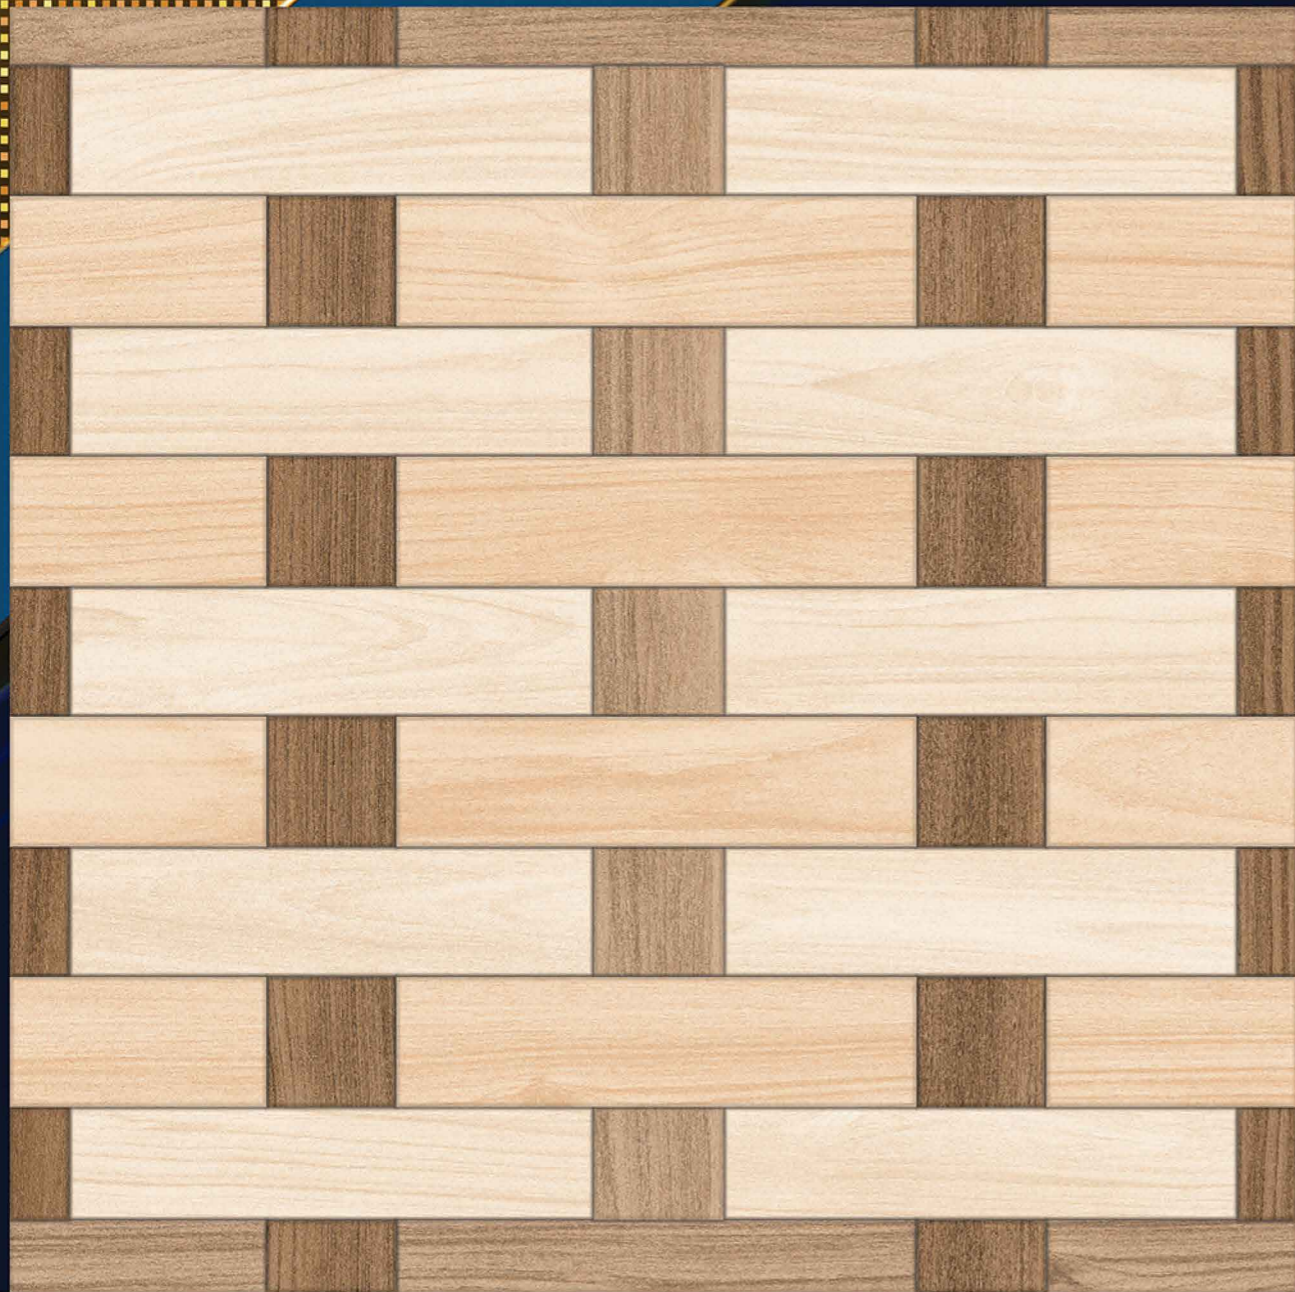

DESIGN

9009

RUSTIC STRIP WOOD

“ The surface of happiness ”

LOMOLY
ceramic

P
G
V
T
G
V
T

6
0
0

X600MM