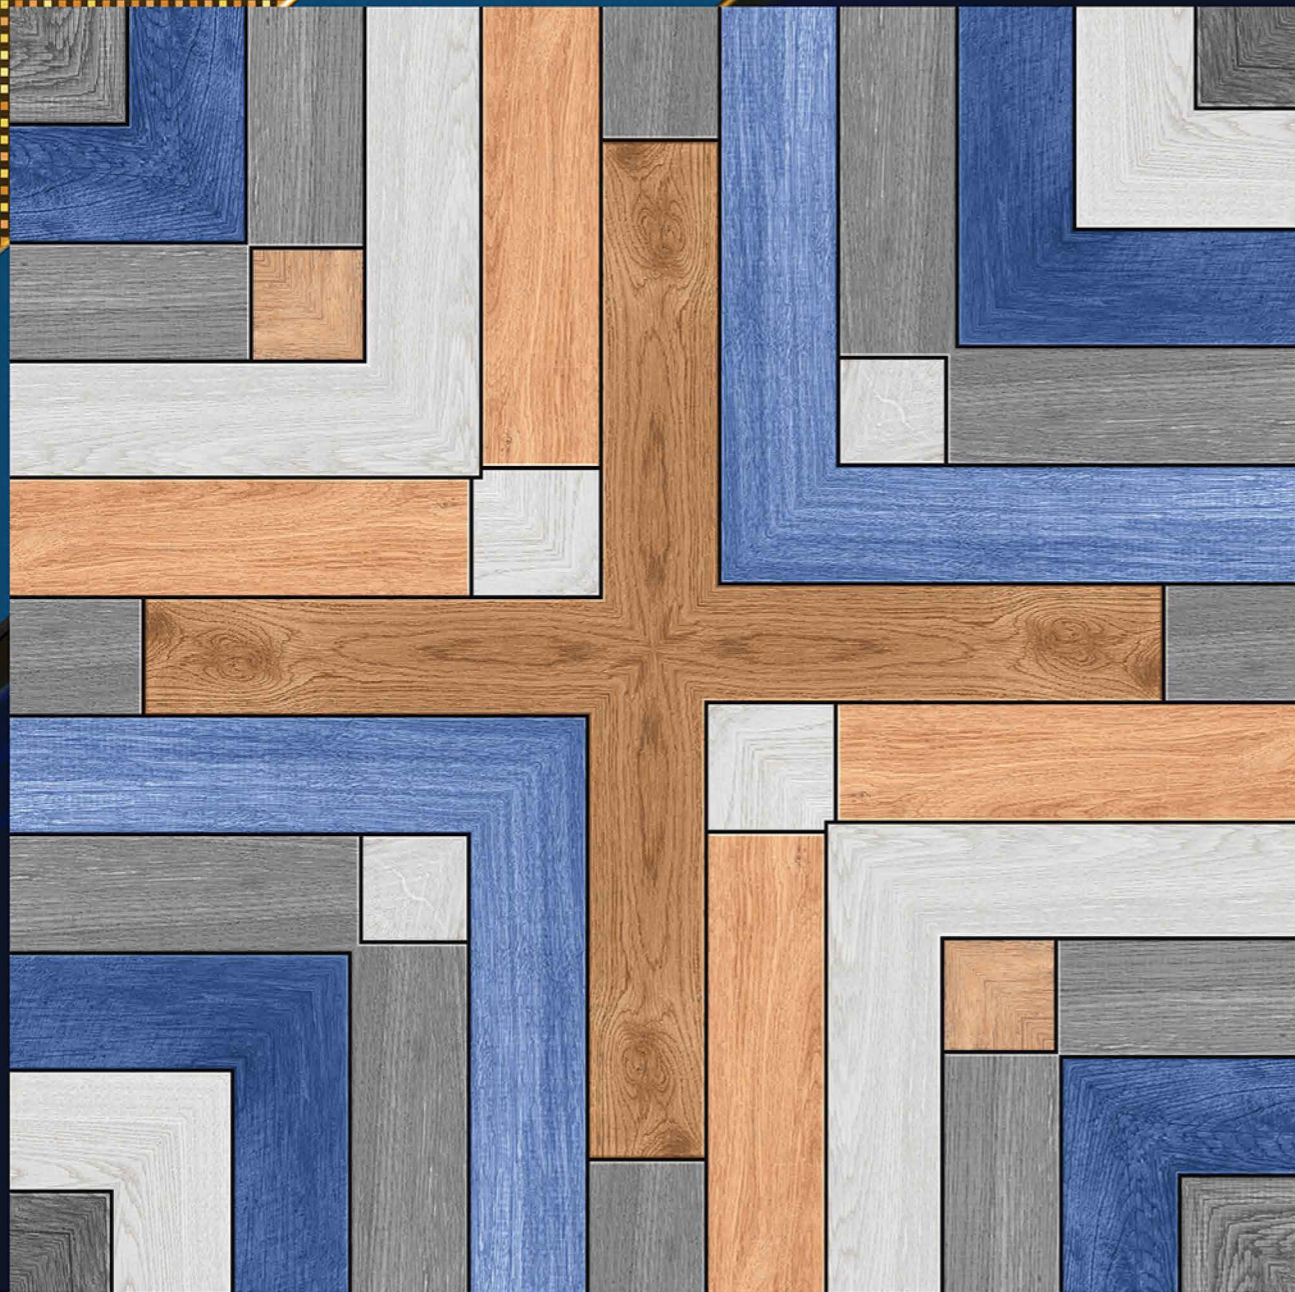

DESIGN

9073

RUSTIC STRIP WOOD

“ The surface of happiness ”

P
G
V
T
G
V
T

6
0
0

X600MM