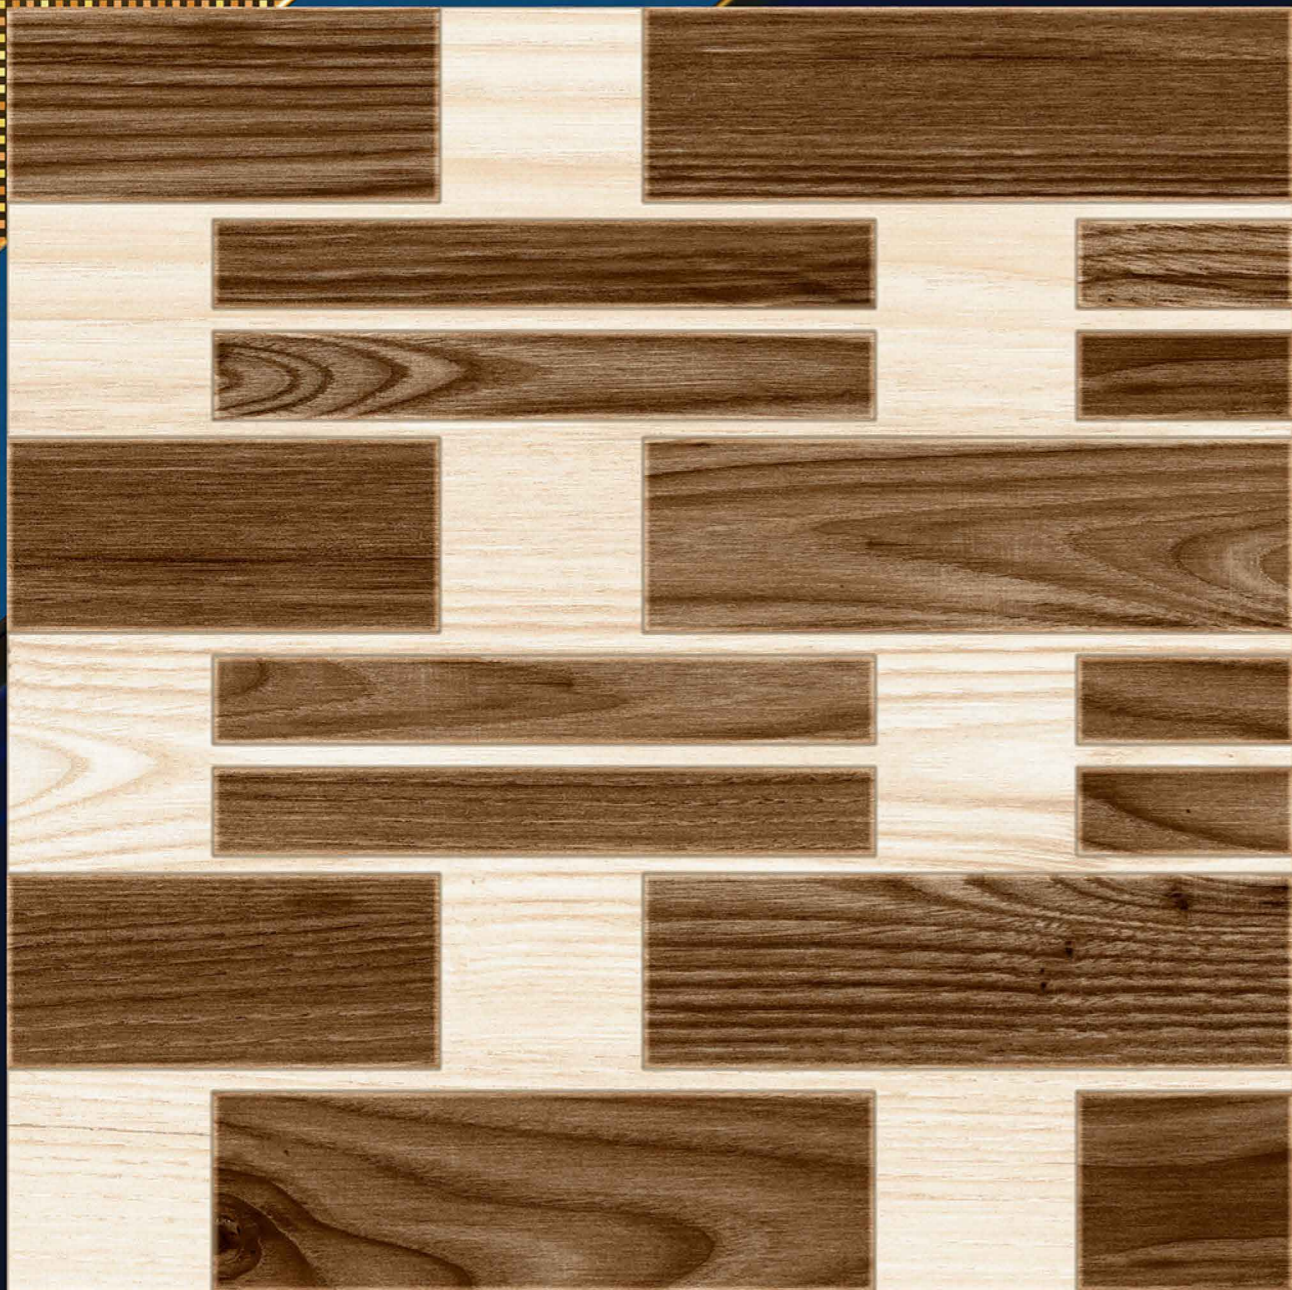

DESIGN

9008

RUSTIC STRIP WOOD

“ The surface of happiness ”

LOMOLY
ceramic

P
G
V
T
G
V
T

6
0
0

X600MM