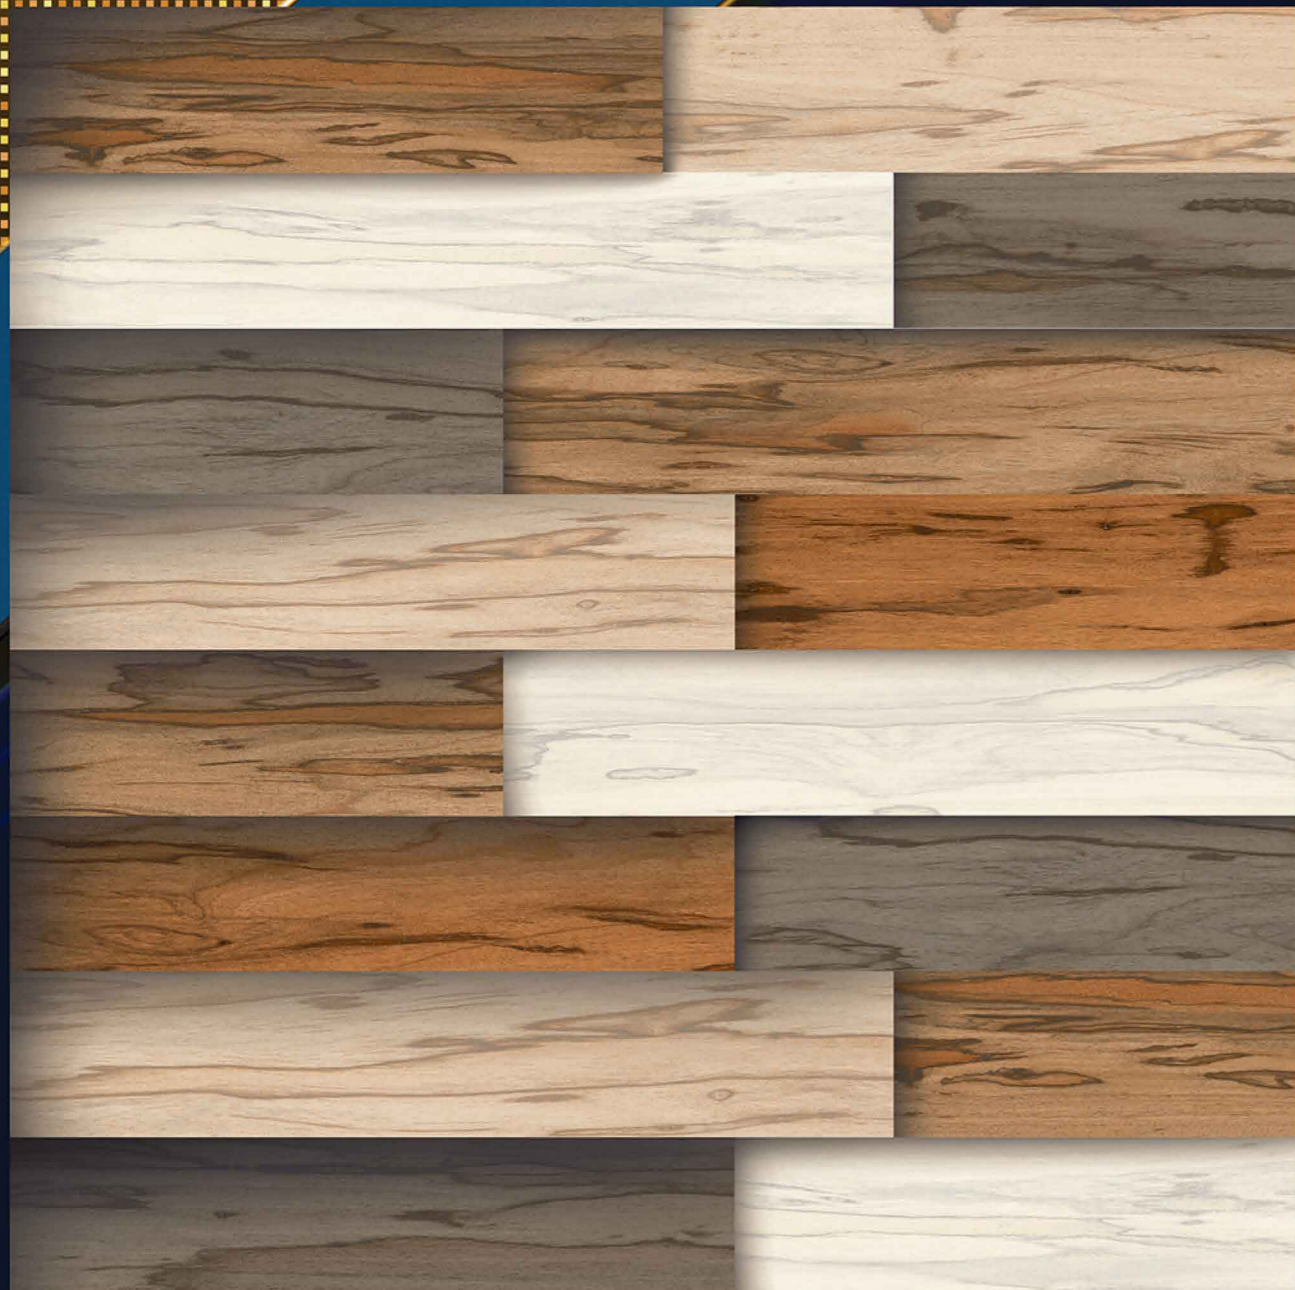

DESIGN

9019

RUSTIC STRIP WOOD

“ The surface of happiness ”

LOMOLY
ceramic

P
G
V
T
G
V
T

6
0
0

X600MM