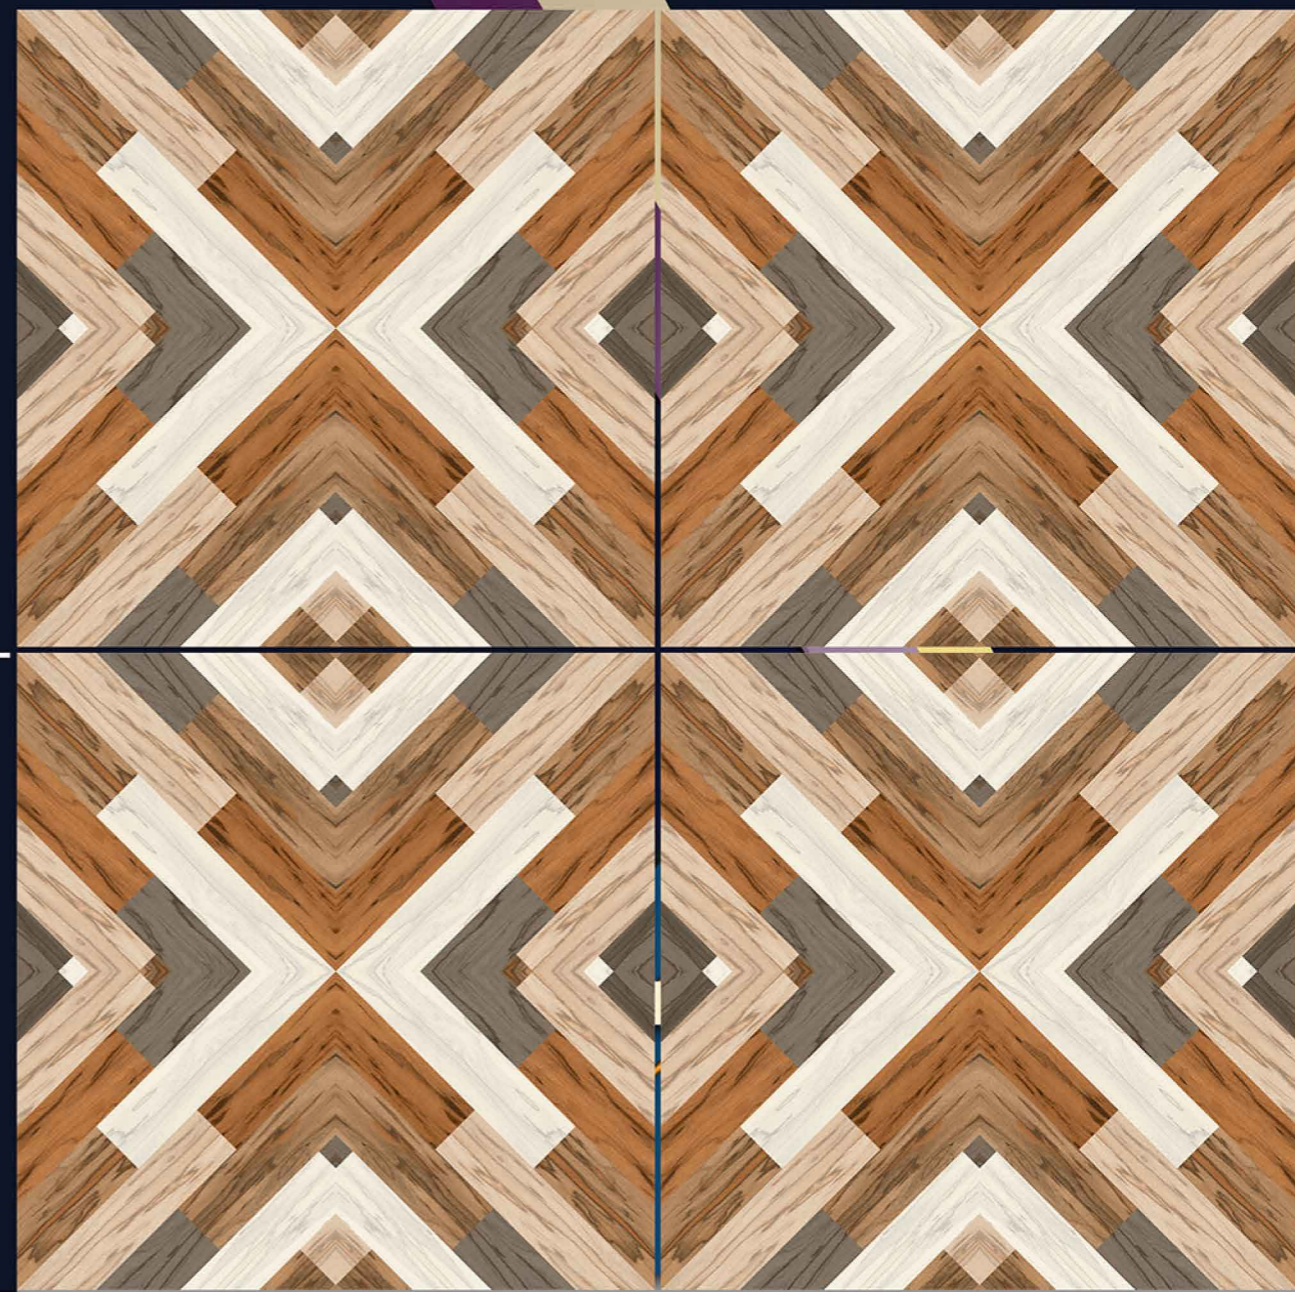

DESIGN

9018

RUSTIC STRIP WOOD

“ The surface of happiness ”

P
G
V
T
G
V
T

6
0
0

X600MM